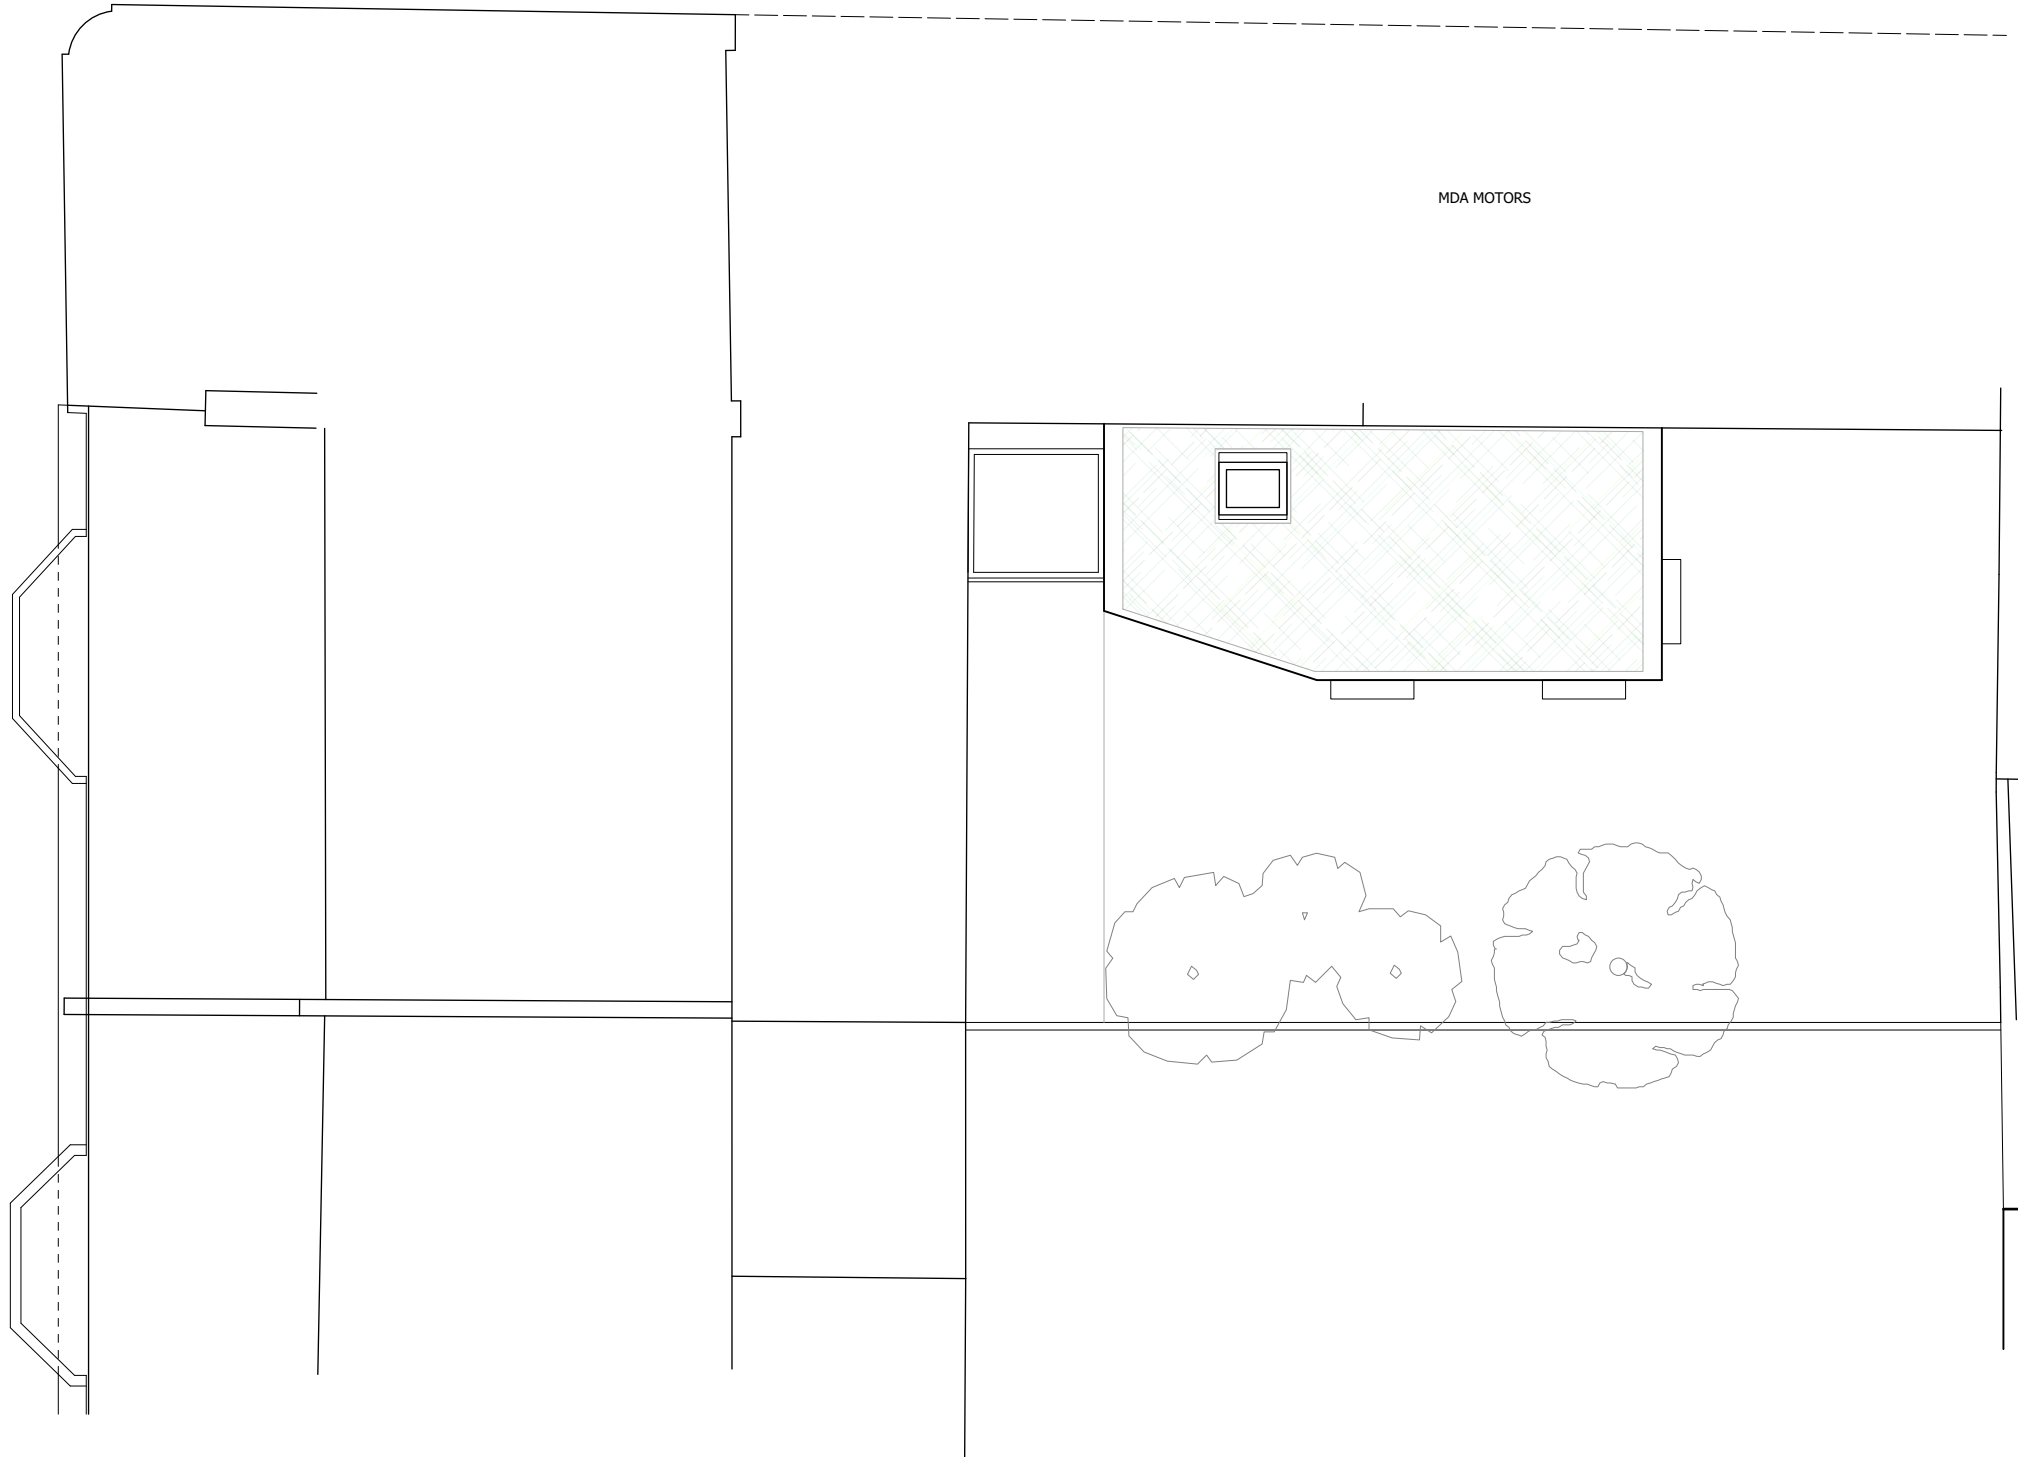

No. 50

MDA MOTORS

No. 48

B

B

No. 46

- Notes
- All contents copyright.
 - Do not scale.
 - Based on survey by others.
 - Contractor to verify all dimensions on site.
 - Read in conjunction with all relevant Architect's, Consultant's & Supplier's information.
 - Report any discrepancies to the Architect.

Revisions
A - 28/11/23 - Updated for Planning

Project **Extension & Alterations at Flat 1, 48 Leverton Street London, NWS 2PG**

Drawing **Roof Plan As Proposed**

Neil Kahawatte Architects

Studio 36
 Archway Studios
 Bickerton House
 25-27 Bickerton Road
 London, N19 5JT