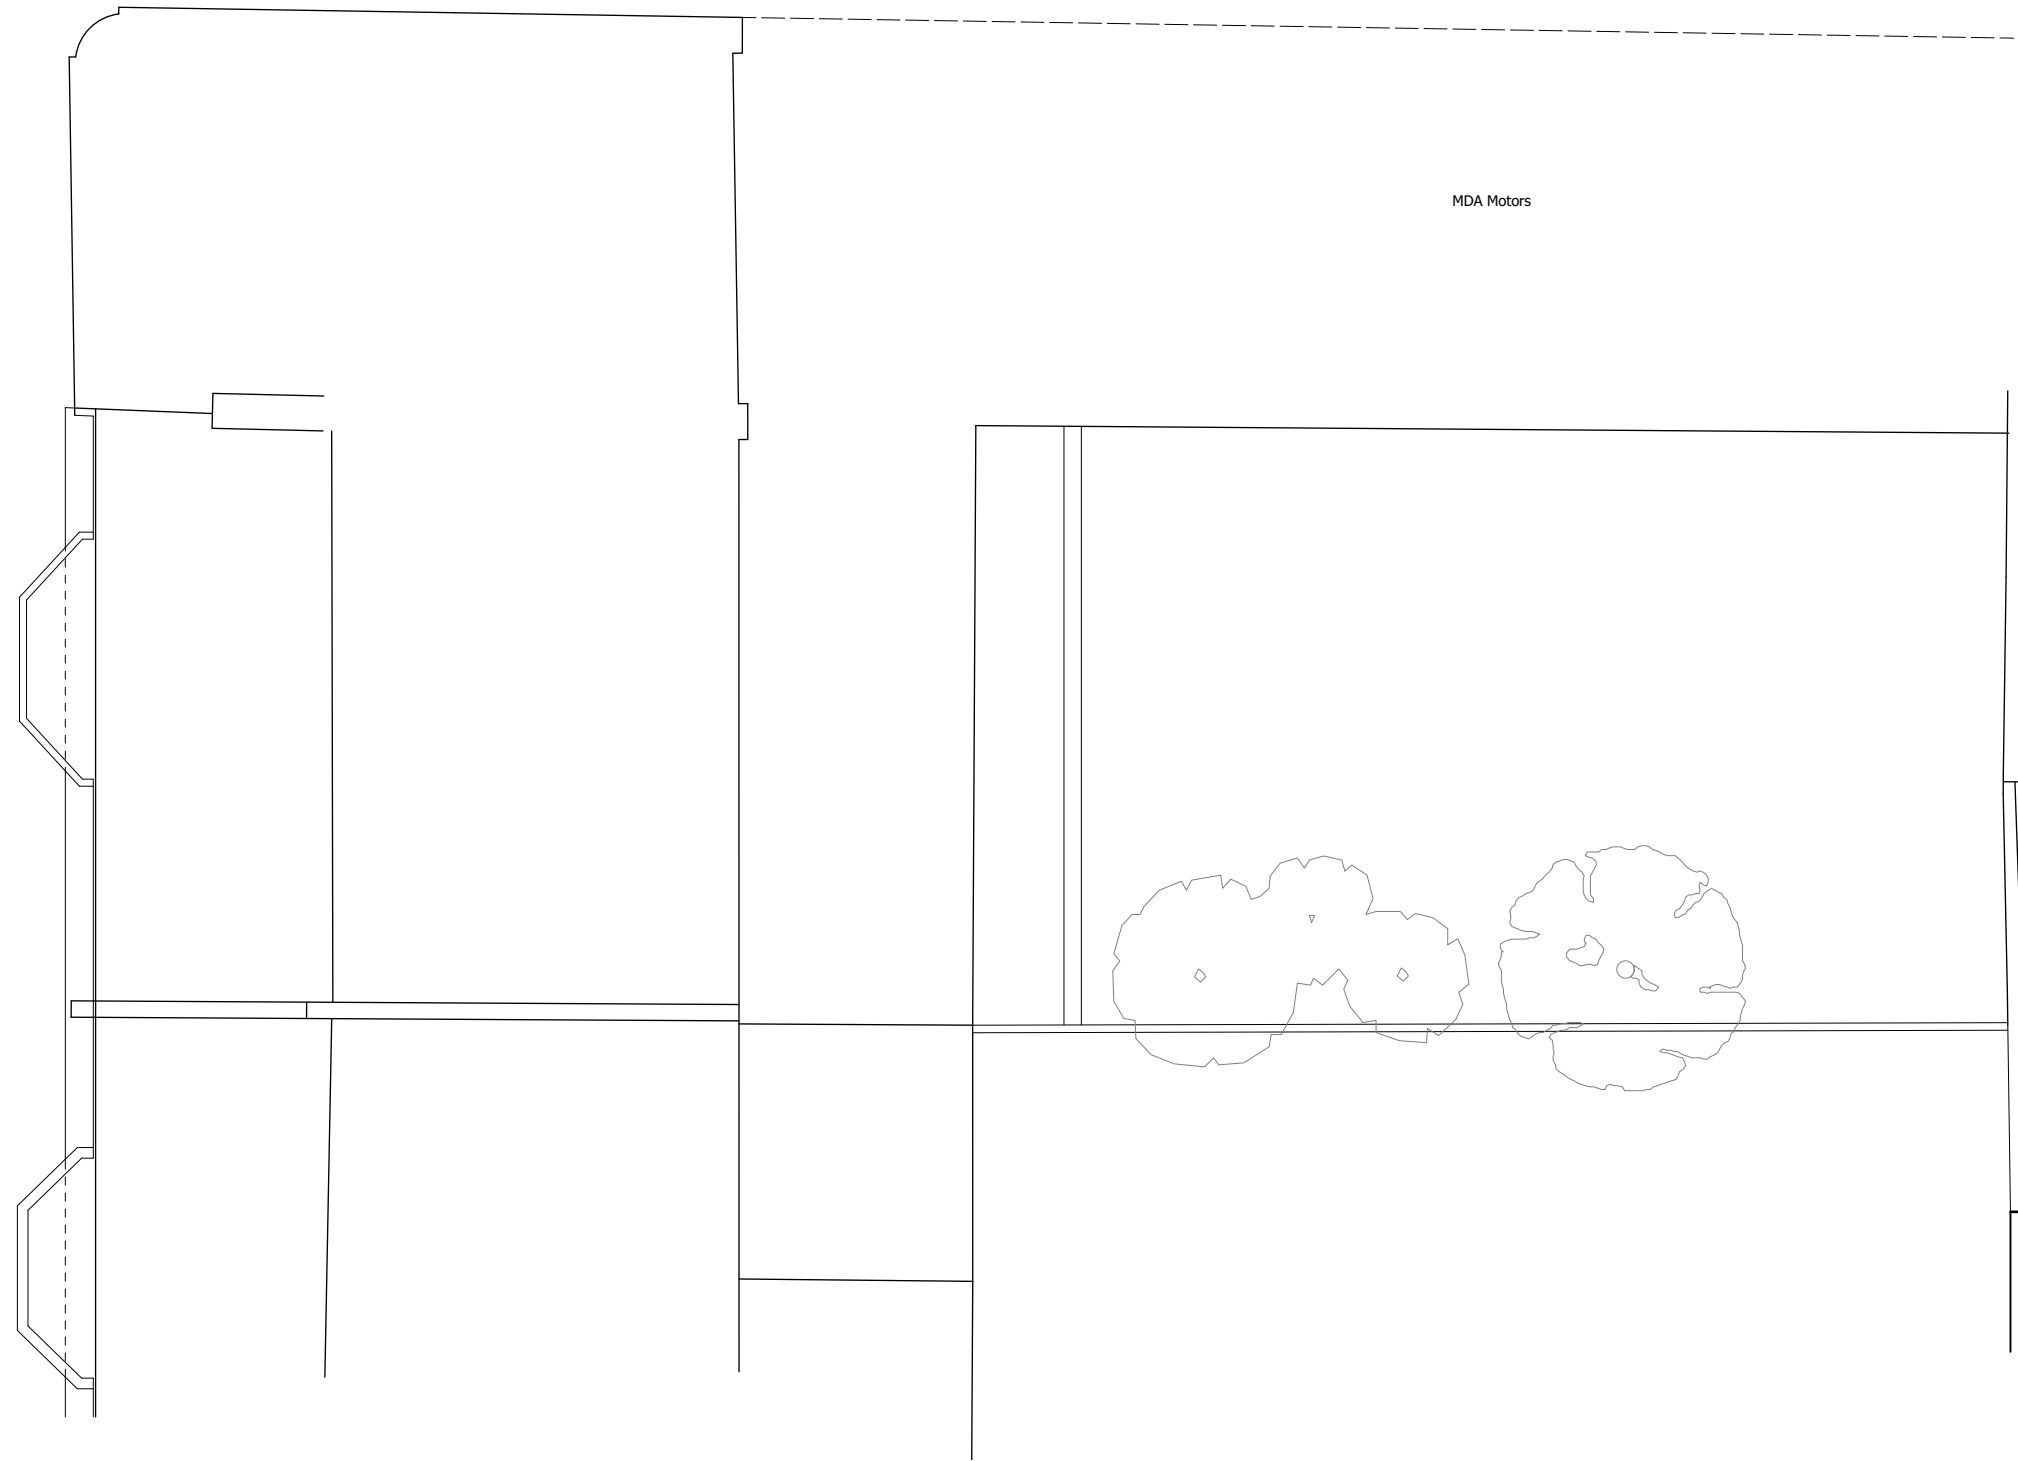

No. 50

MDA Motors

No. 48

B

B

No. 46

Notes

- All contents copyright.
- Do not scale.
- Based on survey by others.
- Contractor to verify all dimensions on site.
- Read in conjunction with all relevant Architect's, Consultant's & Supplier's information.
- Report any discrepancies to the Architect.

1/100 Scale Bar - Metres

North - Indicative Only

Revisions

A - 08/11/23 - Scale Change

Project **Extension & Alterations
at Flat 1, 48 Leverton Street
London, NW5 2PG**

Drawing **Roof Plan
As Existing**

Number	2306_E002_A	Status	Information
Scale	1/100 @ A3	Drawn	IFS
Date	06/10/2023	Checked	NJK

Neil Kahawatte Architects

Studio 36
Archway Studios
Bickerton House
25-27 Bickerton Road
London, N19 5JT

020 7360 5330
mail@neilkahawatte.com
Company Number: 8530938