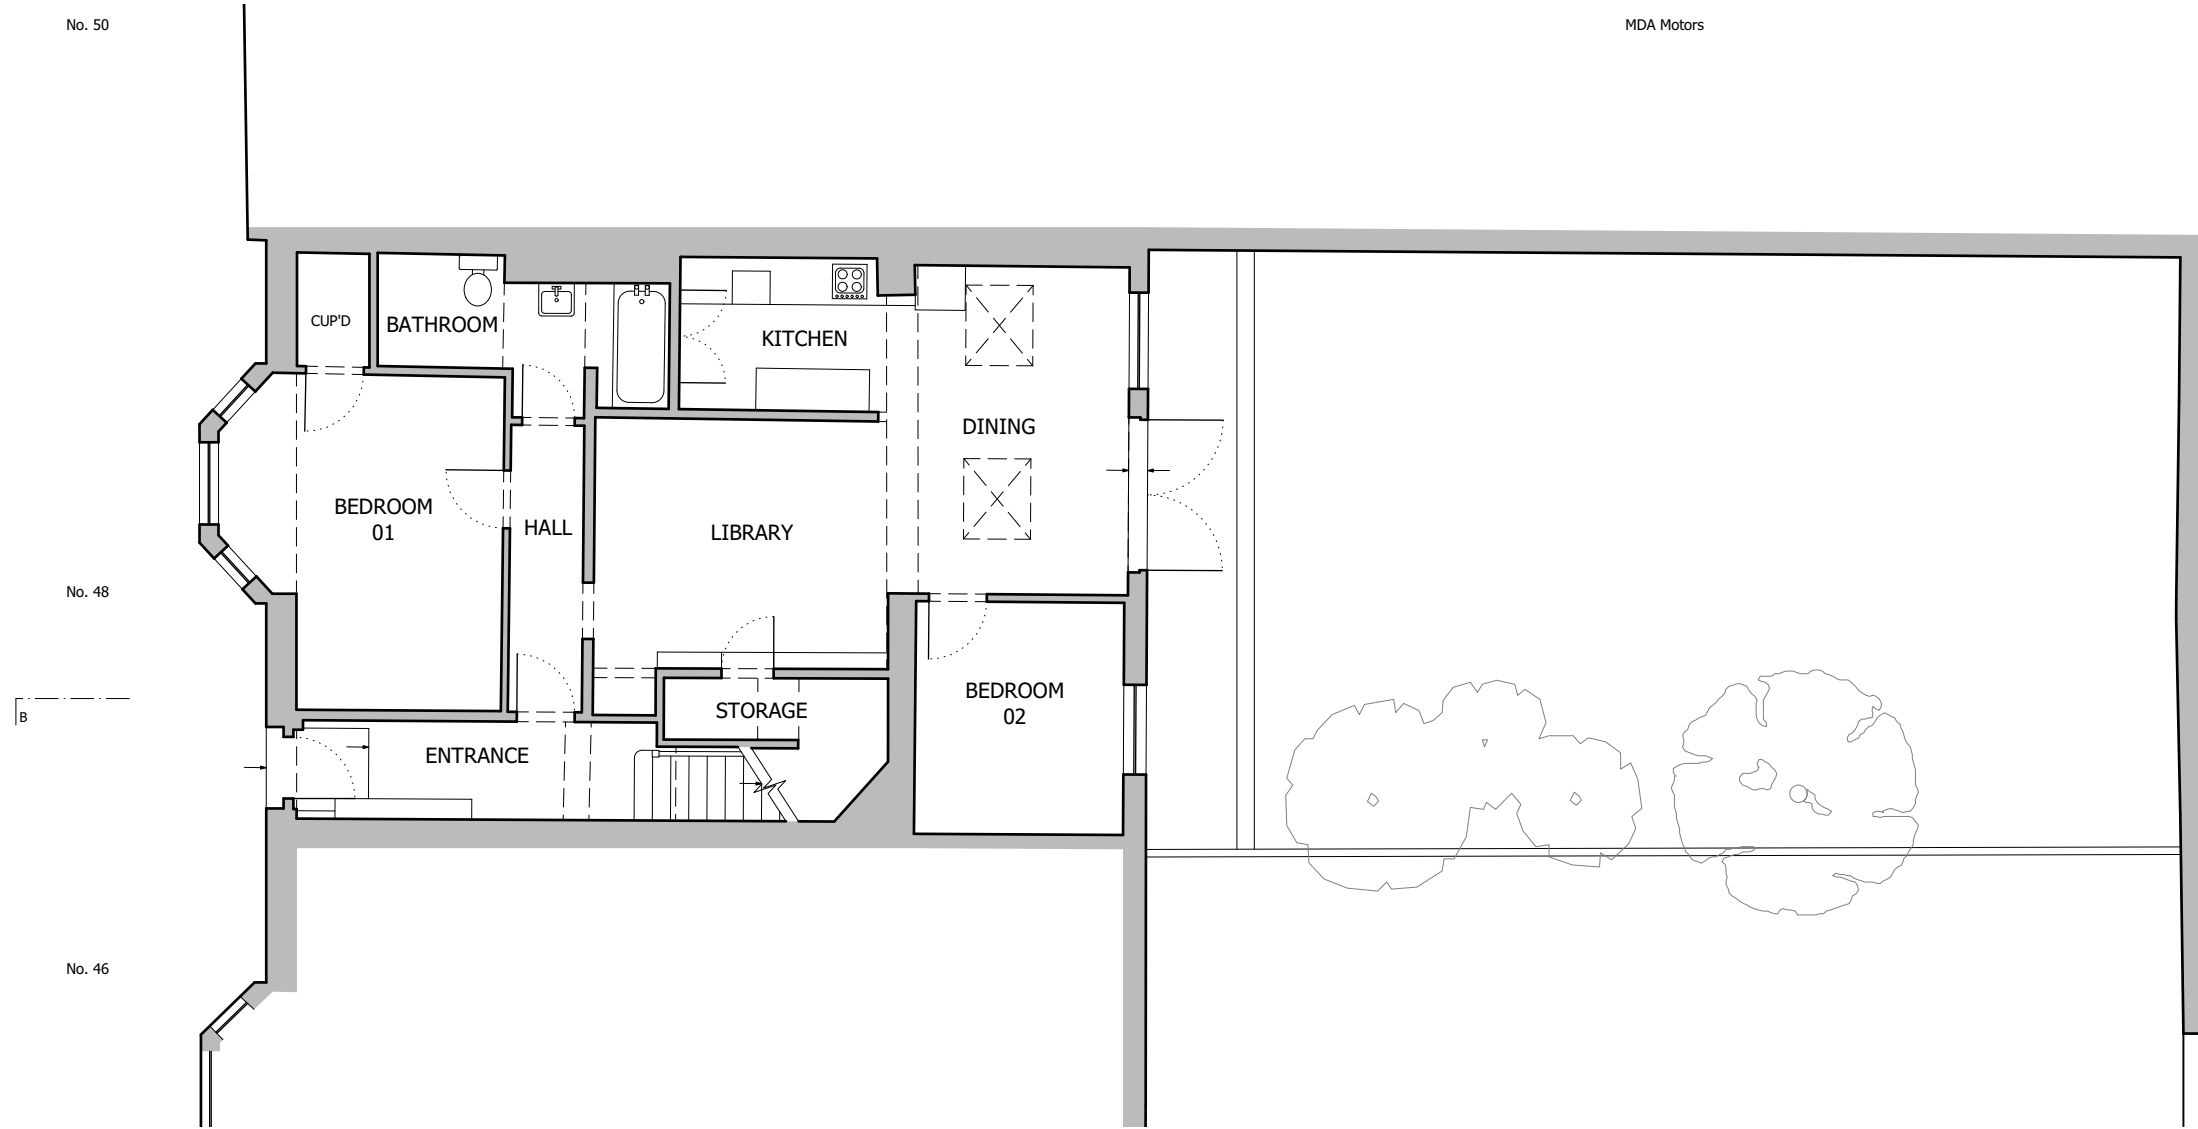

No. 50

MDA Motors

1. Notes
2. All contents copyright.
   - Do not scale.
   - Based on survey by others.
   - Contractor to verify all dimensions on site.
   - Read in conjunction with all relevant Architect's, Consultant's & Supplier's information.
   - Report any discrepancies to the Architect.

North - Indicative Only

Revisions

A - 08/11/23 - Scale Change

Project **Extension & Alterations at Flat 1, 48 Leverton Street London, NW5 2PG**

Drawing **Ground Floor Plan As Existing**

Number	2306_E001_A	Status	Information
Scale	1/100 @ A3	Drawn	IFS
Date	06/10/2023	Checked	NJK

Neil Kahawatte Architects

Studio 36
Archway Studios
Bickerton House
25-27 Bickerton Road
London, N19 5JT

020 7360 5330
mail@neilkahawatte.com
Company Number: 8530938