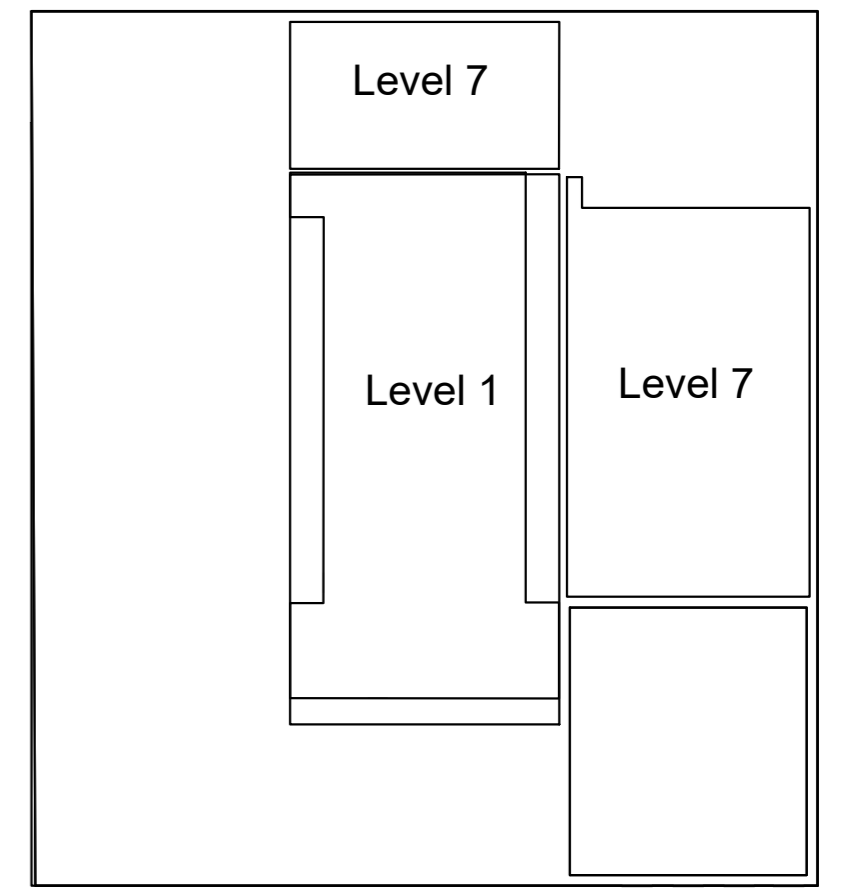

2 Block F (Level 7)
Scale: 1:100

1 Block F (Level 1)
Scale: 1:100

NOTE:
For full planting schedule, refer to drawing CGY00-PLA-ZZZ-RF-SH-LS-00245.

246 Navigation map
Scale: 1:2000

Drawing Information
Copyright of Place Design + Planning Ltd. 2008 | All Rights Reserved | PLEASE NOTE: Figured dimensions take precedent over scale, do not scale from drawings. | Inform Place Design + Planning Ltd of any discrepancies before works commence on site. | All dimensions to be checked on site | DO NOT SCALE FROM DRAWING

Rev.	Description	date	by	checked
C00	Final Issue	26/01/2023	CHC	GH

NOTE:
• We have aimed to achieve a 80% native tree palette in line with the Client's vision for the scheme.

Client
St. George North London
St George North London
16 The Boulevard
Inperial Wharf
London
SW9 2UB

Project Title
Camden Goods Yard
Drawing Title
Tree plan - Block F Roof terrace
(3 of 3)
Project Stage
Stage 4

PLACE
Design + Planning

Place Design + Planning Ltd
16 West Barnes Lane
London, SW20 0BU, UK
+44 208944 1940
+44 208944 1117

scale 1:100 at A1 date 26/01/23 draw by CHC checked by GH
draw no. CGY00-PLA-ZZZ-RF-DR-LS-00246 rev no. C00