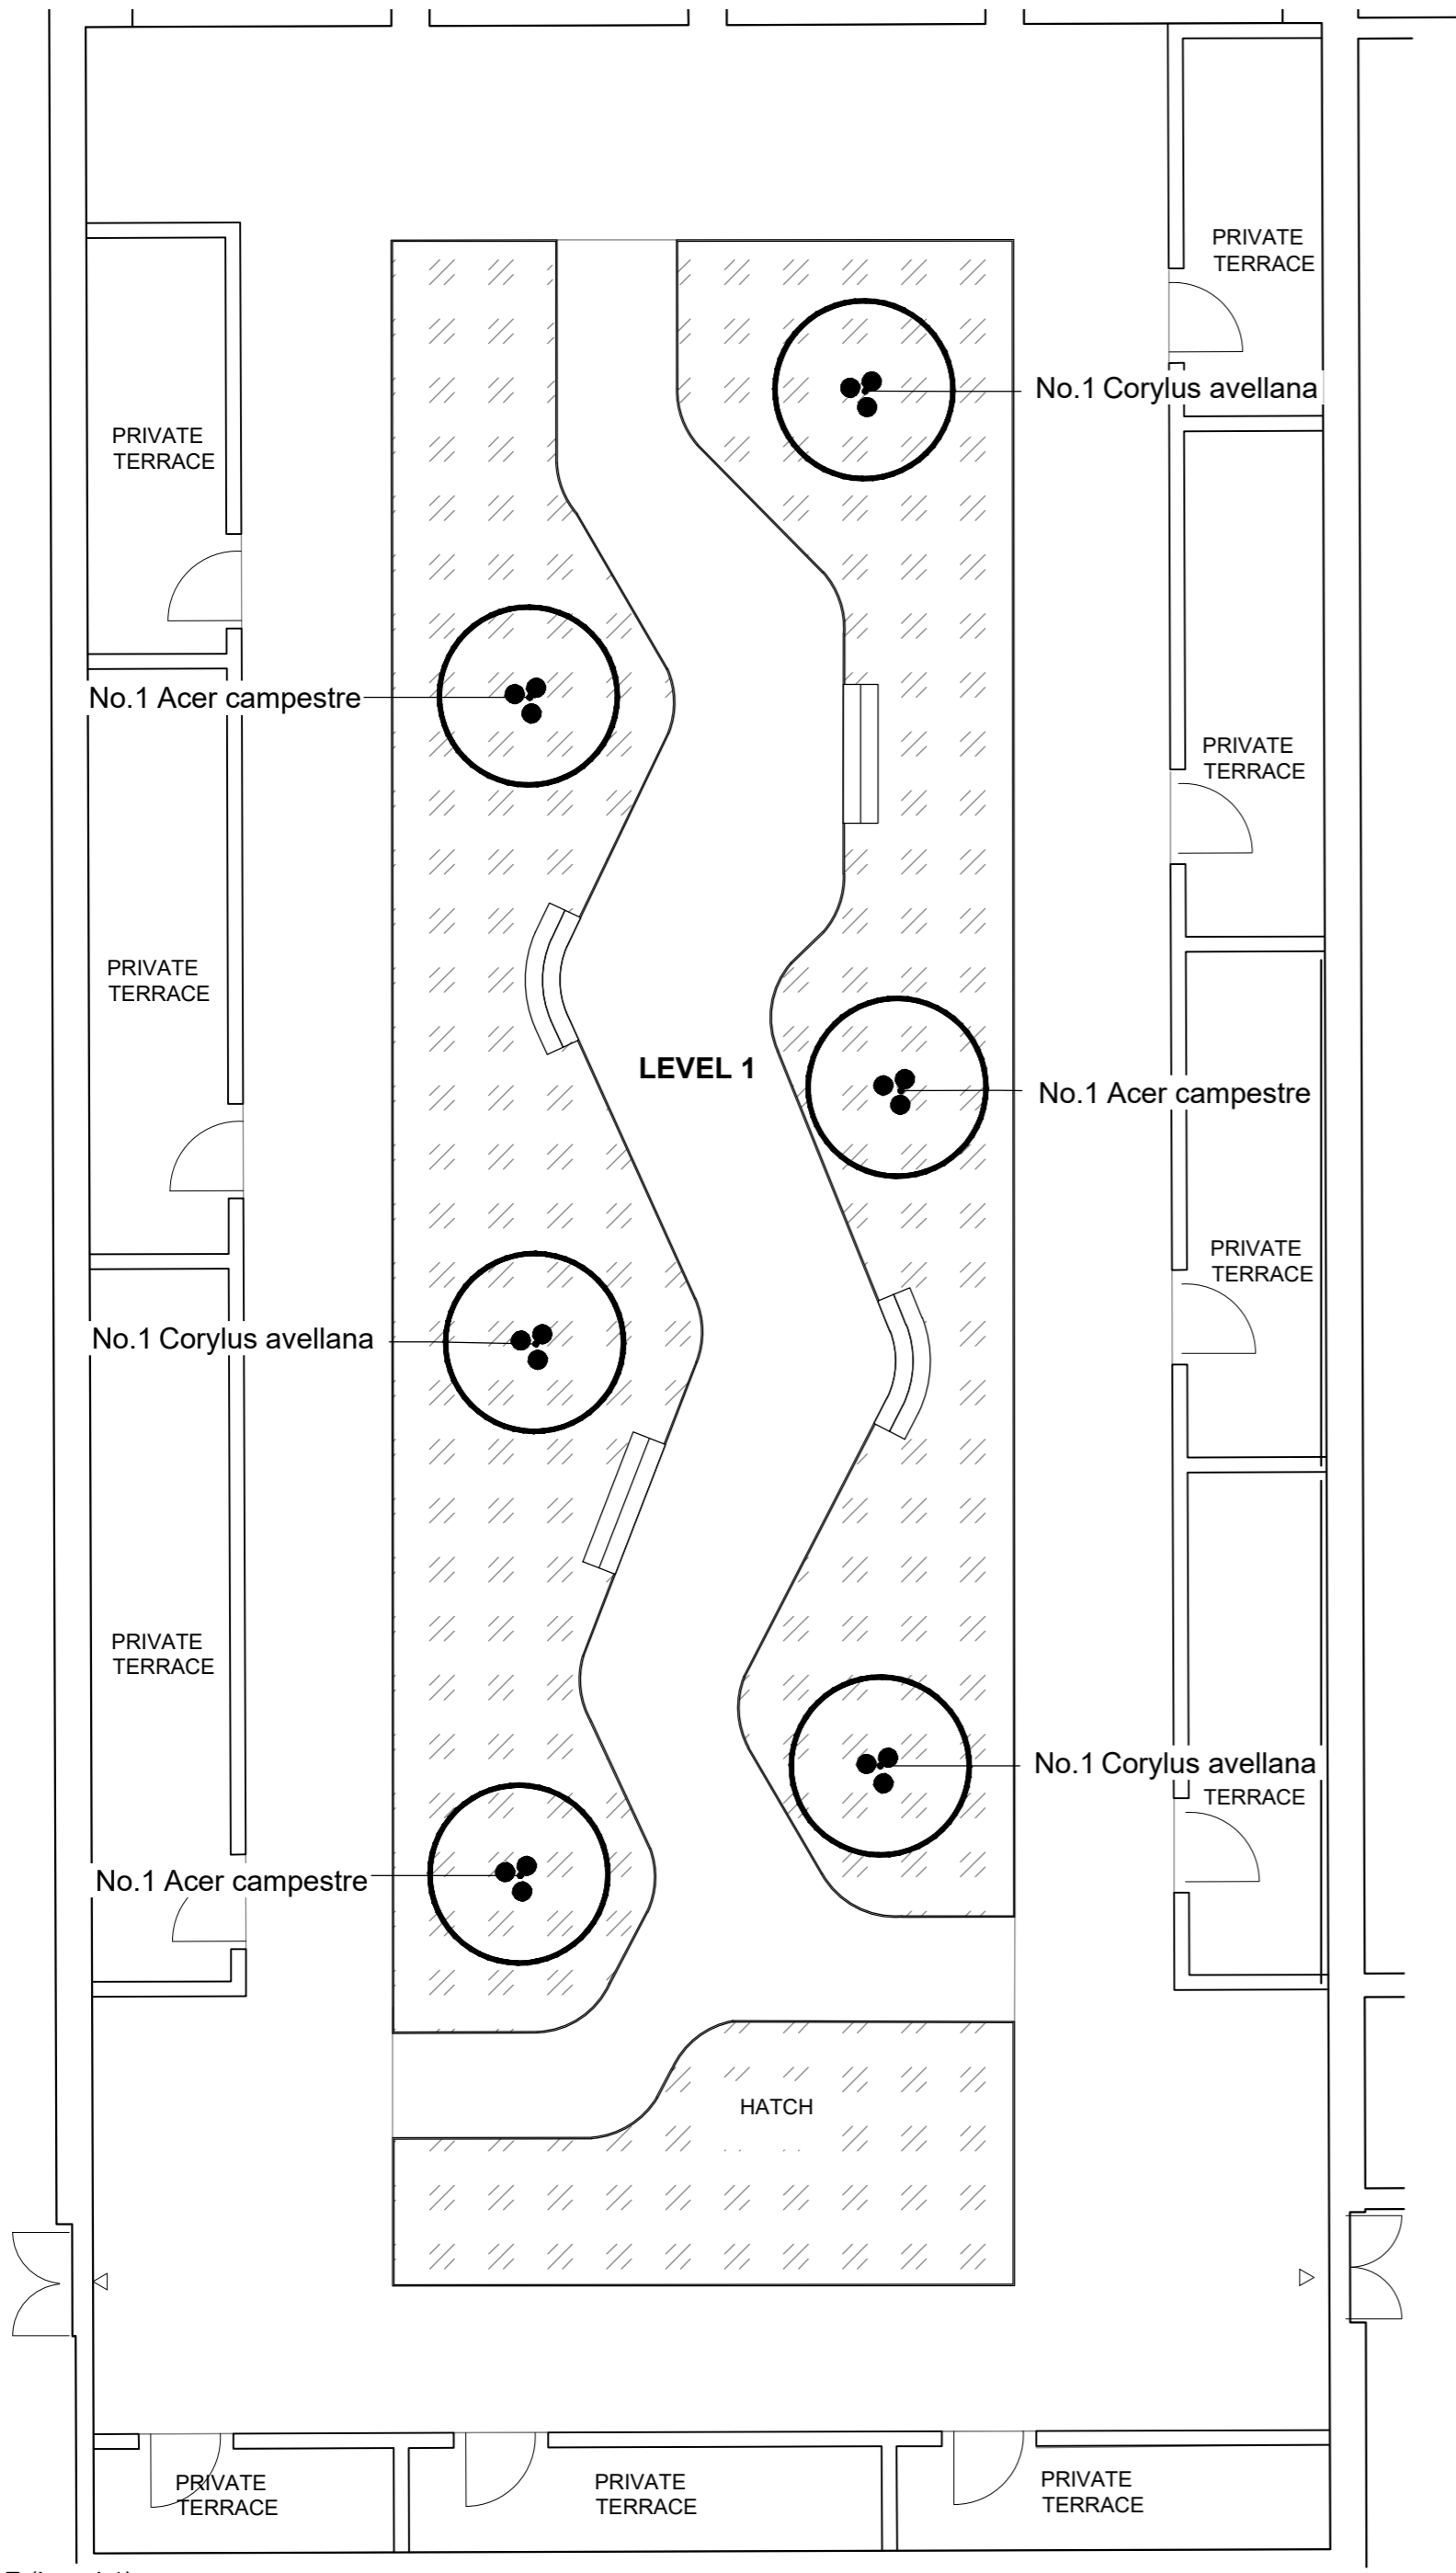

2 Block F (Level 7)
Scale: 1:100

1 Block F (Level 1)
Scale: 1:100

NOTE:
For full planting schedule, refer to drawing CGY00-PLA-ZZZ-RF-SH-LS-00245.

246 Navigation map
Scale: 1:2000

Drawing Information
Copyright of Place Design + Planning Ltd. 2008 | All Rights Reserved | PLEASE NOTE: Figured dimensions take precedent over scale, do not scale from drawings. | Inform Place Design + Planning Ltd of any discrepancies before works commence on site. | All dimensions to be checked on site | DO NOT SCALE FROM DRAWING

Rev.	Description	date	by	checked
C00	Final Issue	26/01/2023	CHC	GH

NOTE:
• We have aimed to achieve a 80% native tree palette in line with the Client's vision for the scheme.

Client
St. George North London
St George North London
16 The Boulevard
Inperial Wharf
London
SW9 2UB

Project Title
Camden Goods Yard
Drawing Title
Tree plan - Block F Roof terrace
(3 of 3)
Project Stage
Stage 4

PLACE
Design + Planning

Place Design + Planning Ltd
16 West Barnes Lane
London, SW20 0BU, UK
+44 208944 1940
+44 208944 1117

scale 1:100 at A1 date 26/01/23 draw by CHC checked by GH
draw no. CGY00-PLA-ZZZ-RF-DR-LS-00246 rev no. C00