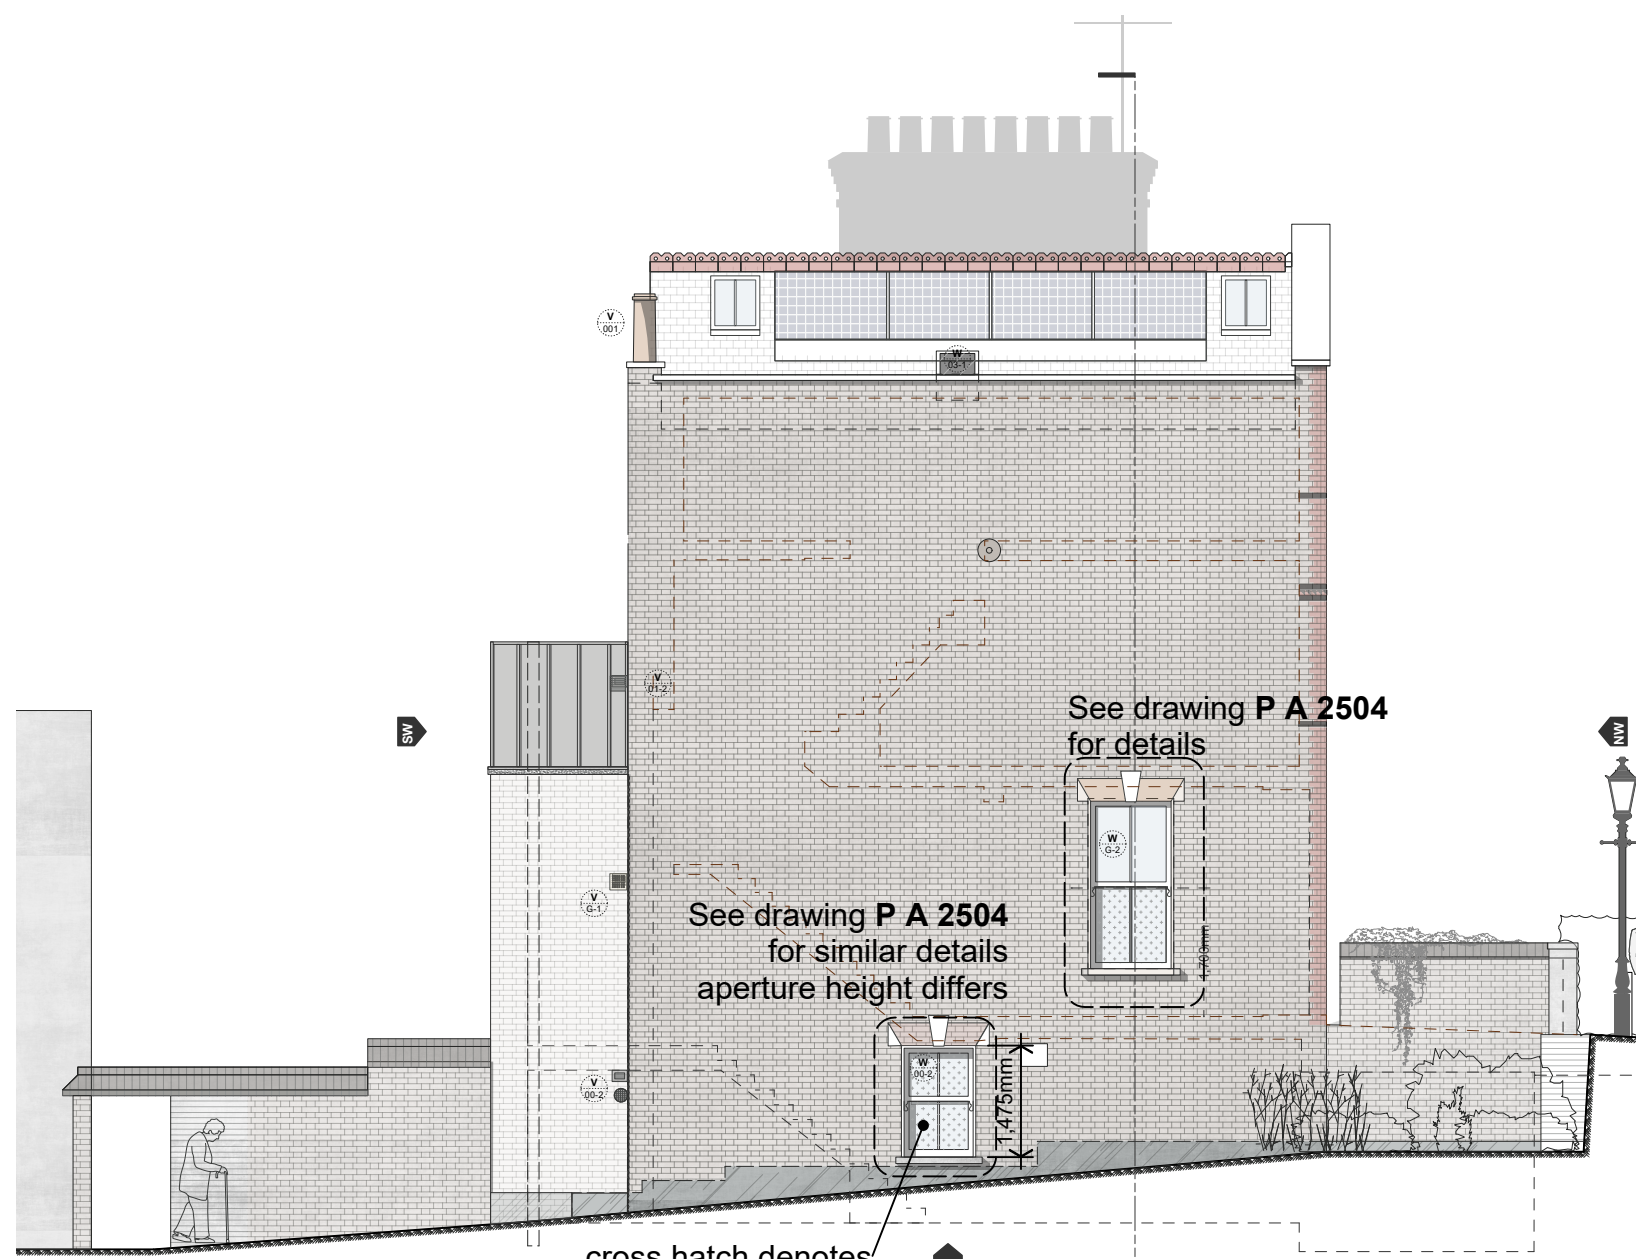

1 Site Location Plan
Scale: 1:1000

2 Gable Elevation
Scale: 1:100

Citizen Architects www.citizenarchitects.eu tel: 020 3865 1453		Level of Detail: Design	Scale: many
Project & Site Address: Wildwood Residence 1 Wildwood Terrace, London, UK, NW3 7HT		1st Issued: 31.03.2021	Size: A3
Client: A&M		Sheet Title: Site Location and Reference Elevation Proposed	
Project No: 057WT	Locator: P	Type: SK	Number: Rev: CR3