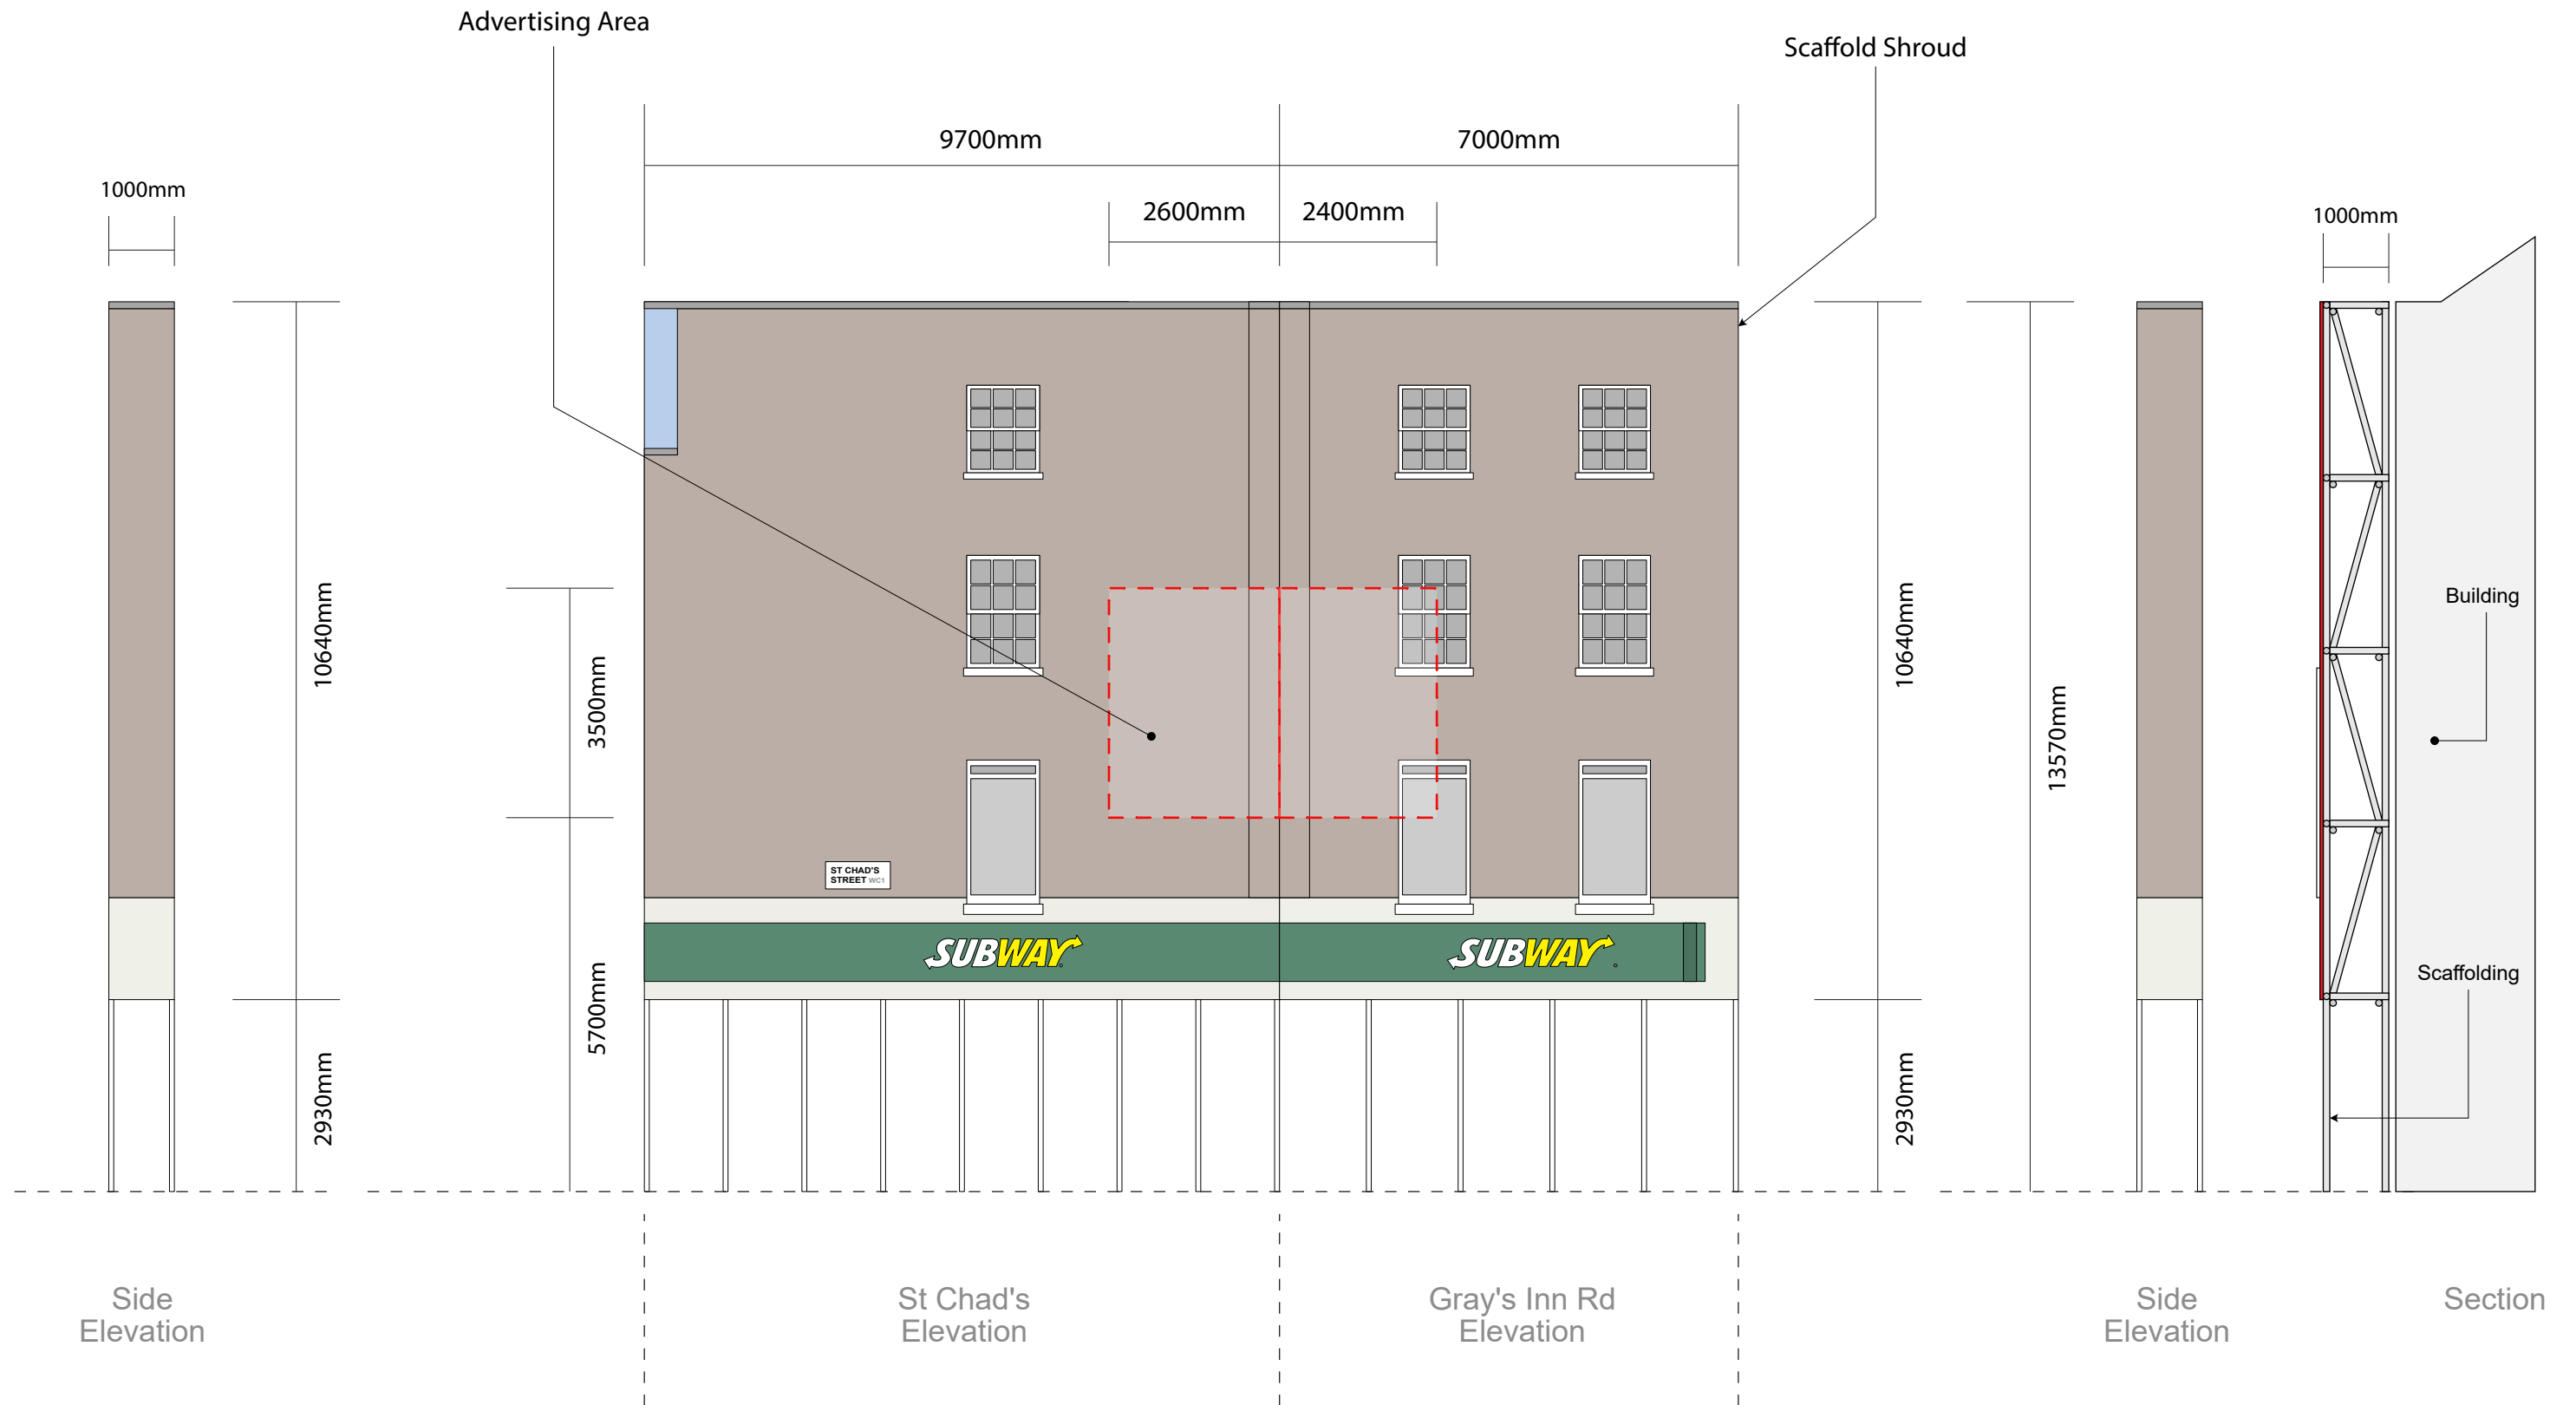

STANDARD SPECIFICATIONS

Site:

311 Grays Inn Road, London WC1X 8PX

Title:

Standard Specifications

Date:

25/08/2023

Dwg. No:

PY4464/007

Rev:

C

Scale: 1:100@A3