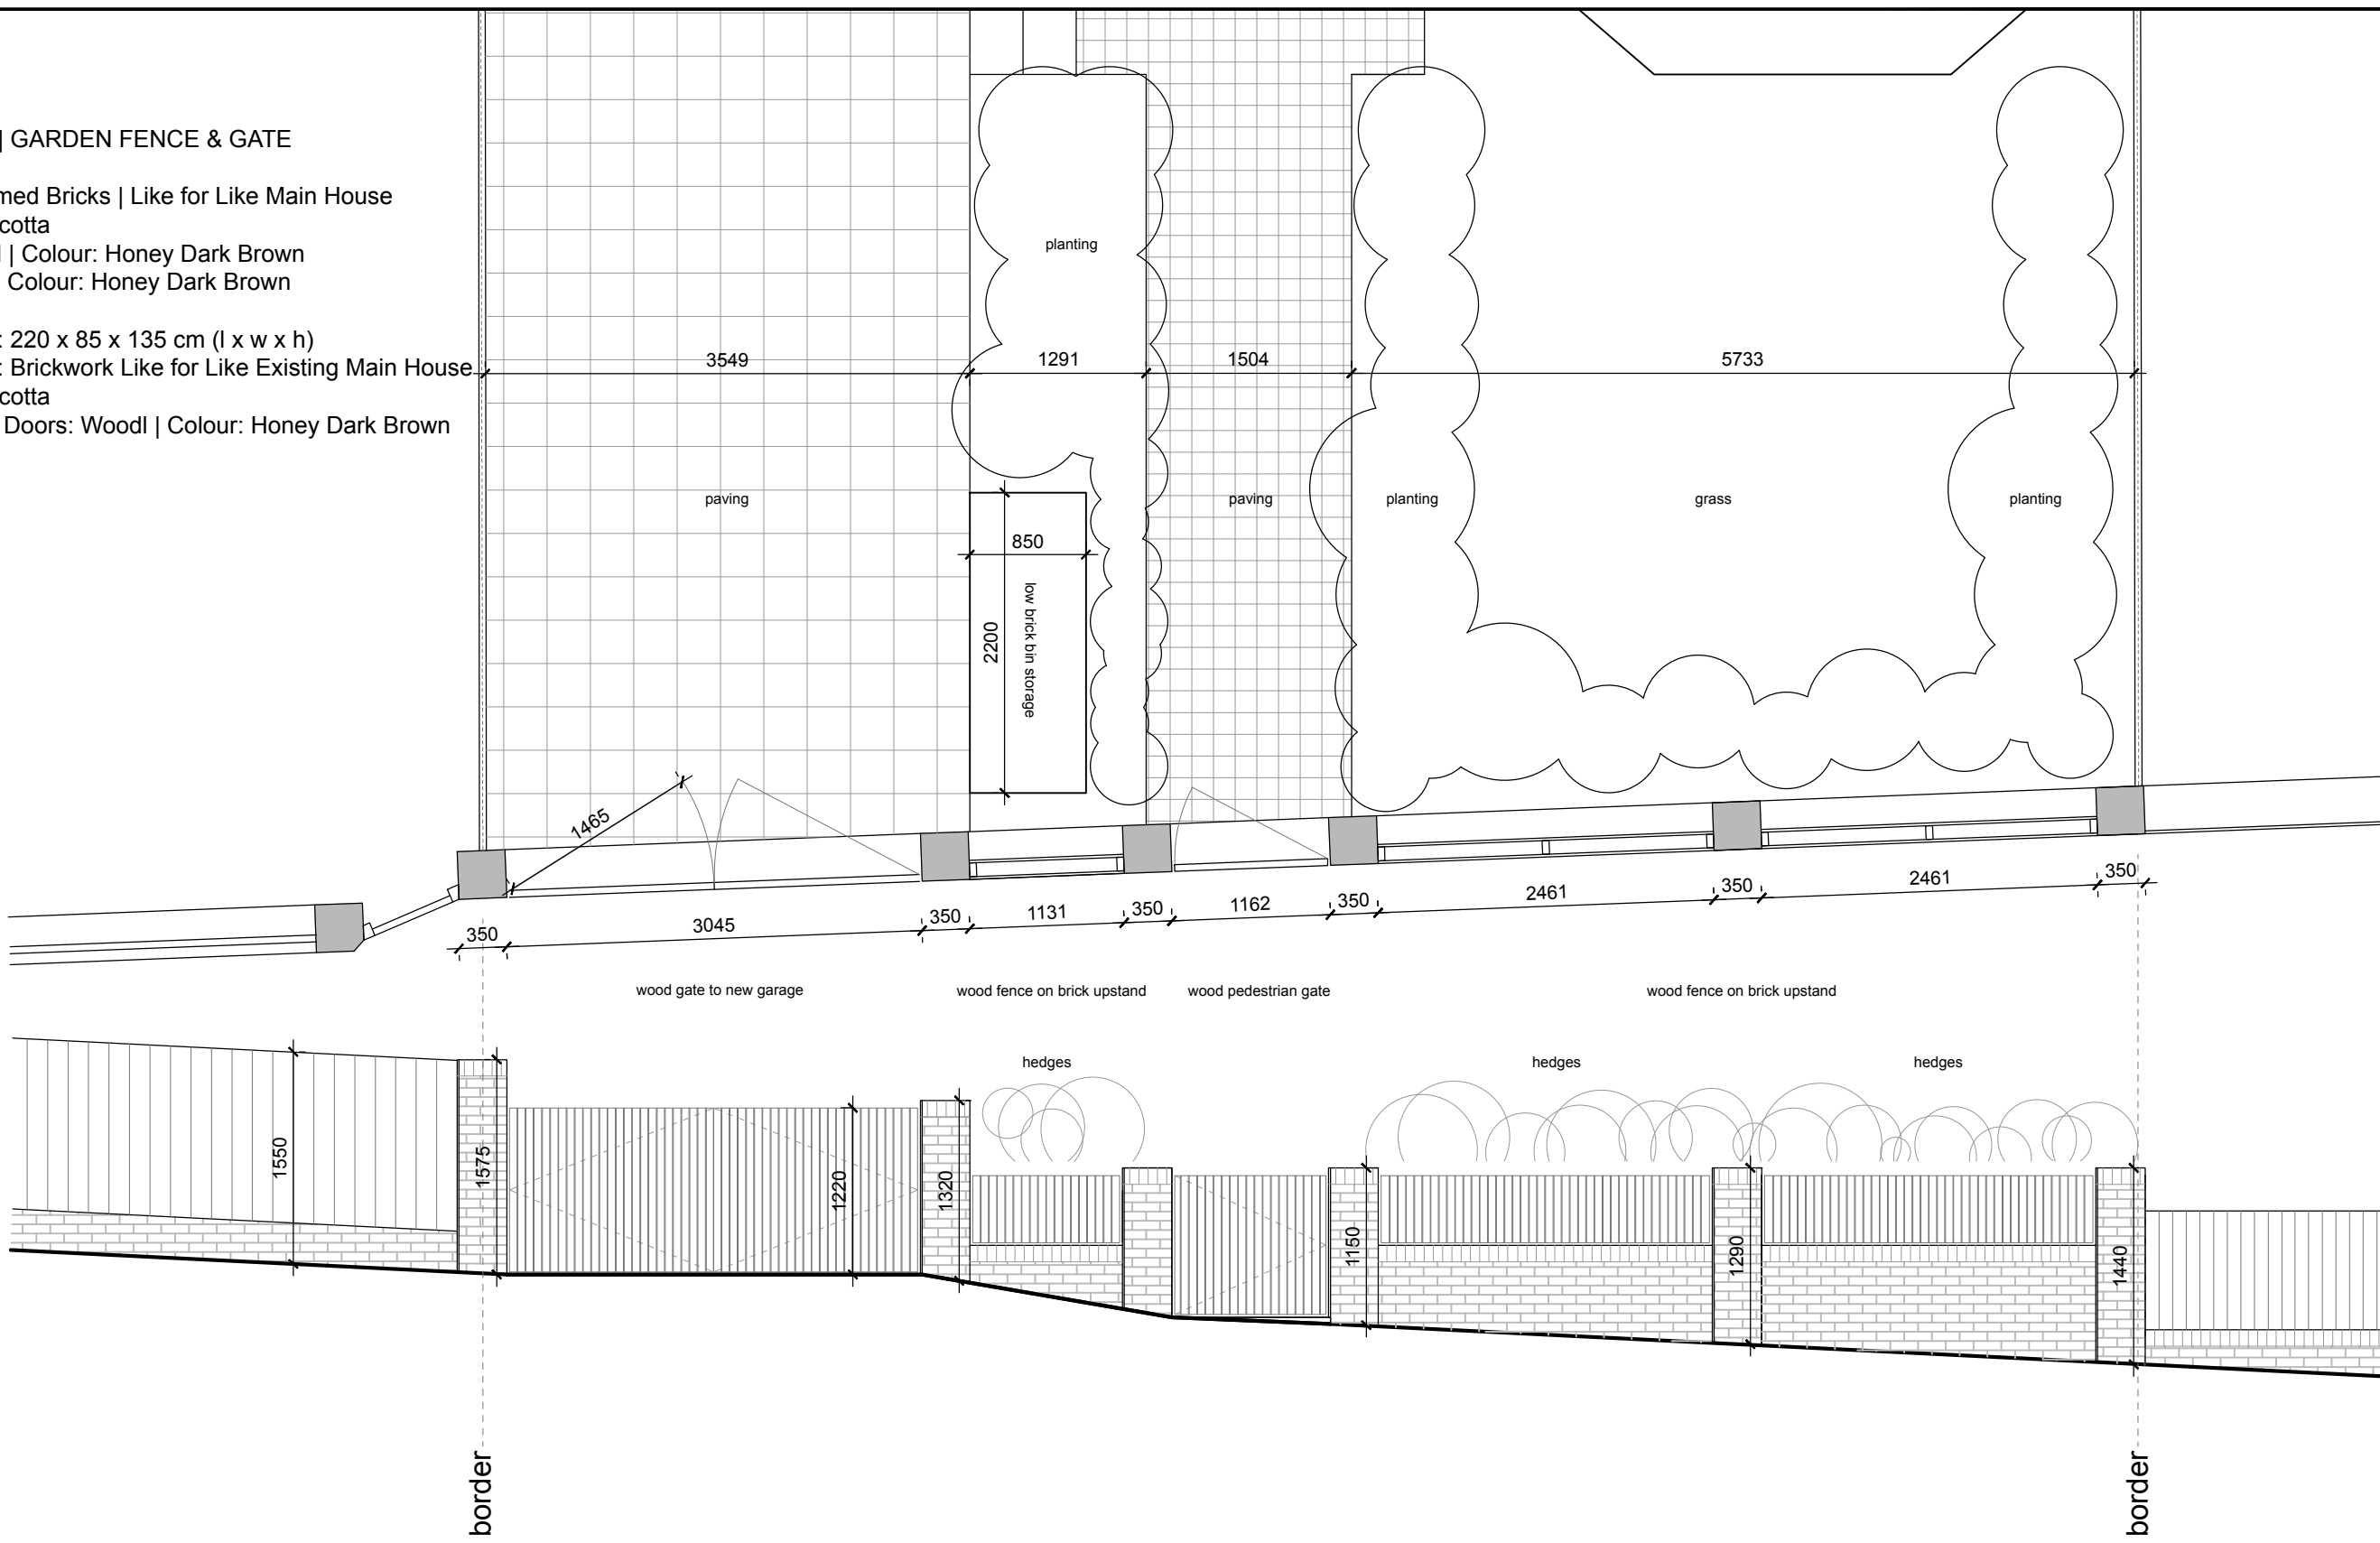

PROPOSAL | GARDEN FENCE & GATE

Brick: Reclaimed Bricks | Like for Like Main House  
 Colour: Terracotta  
 Fence: Wood | Colour: Honey Dark Brown  
 Gate: Wood | Colour: Honey Dark Brown

Bins Storage: 220 x 85 x 135 cm (l x w x h)  
 Bins Storage: Brickwork Like for Like Existing Main House  
 Colour: Terracotta  
 Bins Storage Doors: Wood | Colour: Honey Dark Brown

Client	CHRISANTH GRADISCHNIG
Project	38 PLATTS LANE   NW3 7NT
Drawing title	PROPOSAL   FRONT GARDEN FENCE & GATE
Stage	CONCEPT DESIGN

9 Charleville Mansions  
 Charleville Road | Kensington  
 London | W14 9JB | United Kingdom  
[www.bart-eyking.com](http://www.bart-eyking.com)

Drawn by	BE	Date drawn	21-11-2023
Checked by		Date checked	

All rights reserved. EYKING asserts its rights under the Copyright, Designs and Patents Act 1988 (Unless otherwise agreed in writing).  
 Figured dimensions only are to be taken from this drawing. Do not scale this drawing. All dimensions are in millimeters unless otherwise stated. All dimensions shall be checked on site prior to works commencing. Any discrepancies shall be reported to EYKING.

Scale at A3	1:50	Project number	23003	Drawing number	CD_018_A	Revision	
-------------	------	----------------	-------	----------------	----------	----------	--