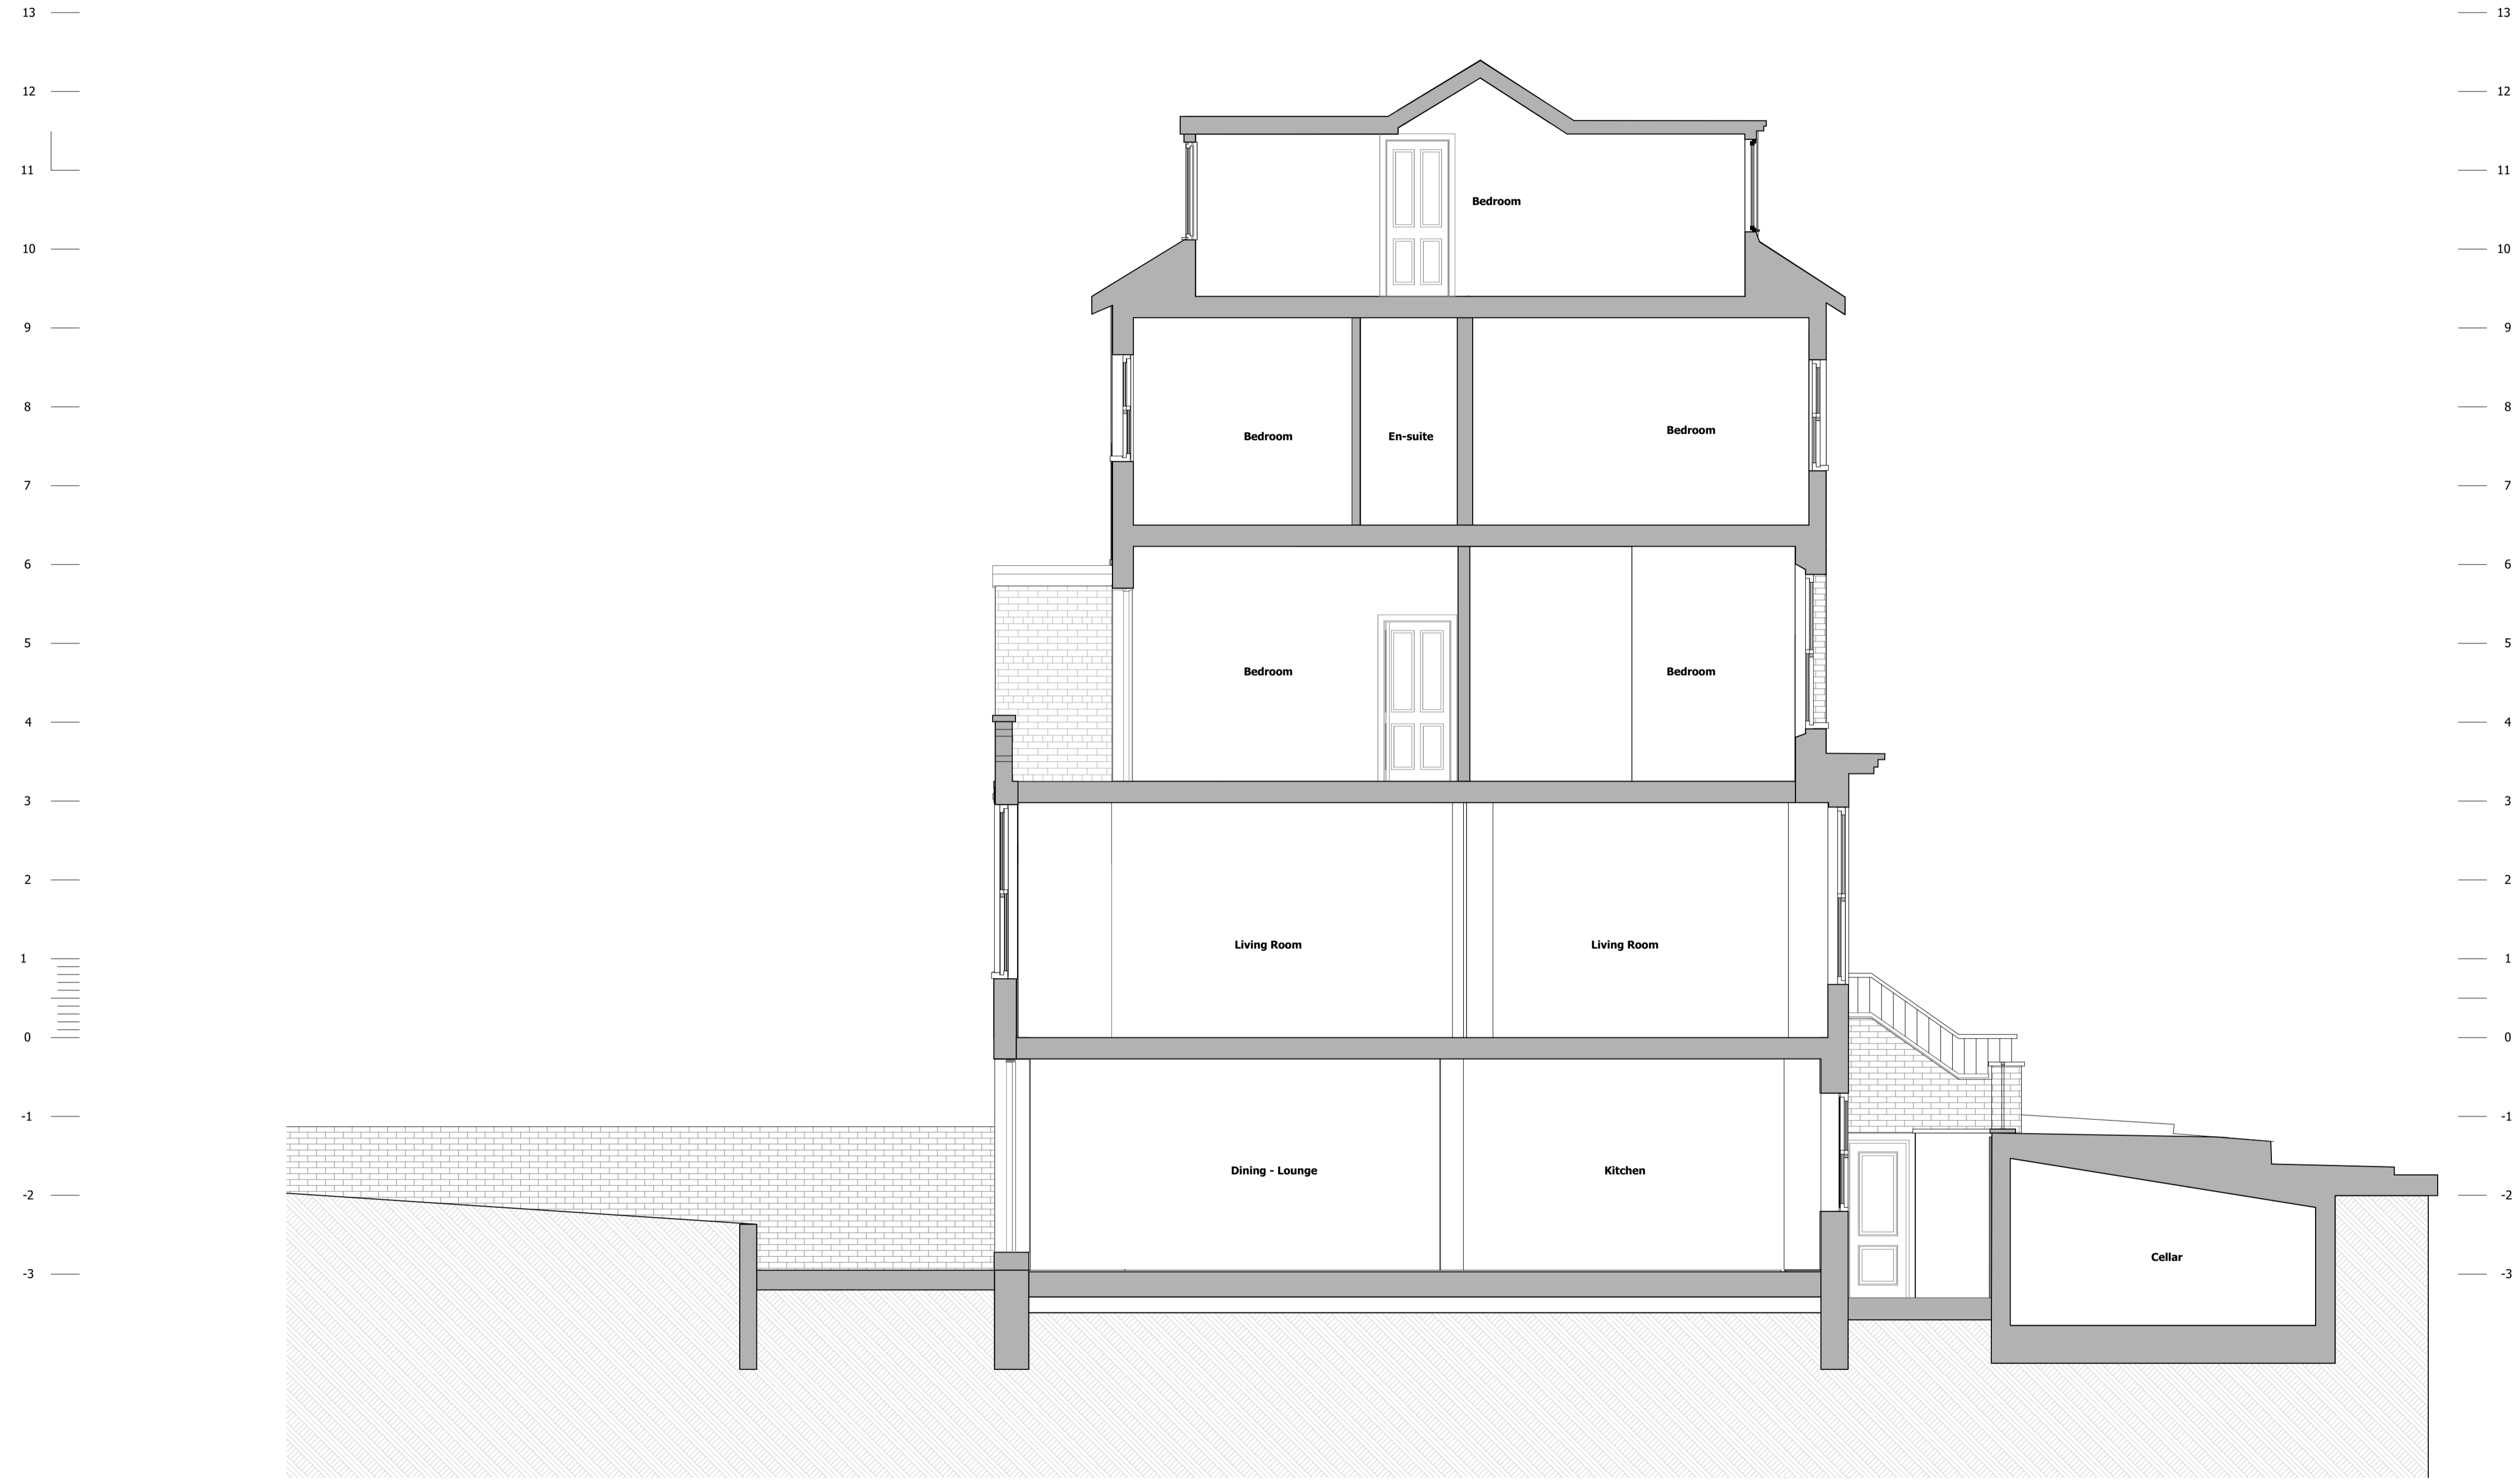

4H is the trading name of 4H Architecture Limited

note / legend

no.	date	description
PL01	05.11.2023	Planning

project	134_35 Christchurch Hill
site address	35 Christchurch Hill London NW3 1LA
client	Private Client
drawing title	Existing - Sections AA
project number_drawing number_revision	134_804_PL01
date	15.10.2023.
designed / drawn by	4H Architecture phone 07515 772458 email info@4harchitecture.co.uk
scale	1:50 @ A1