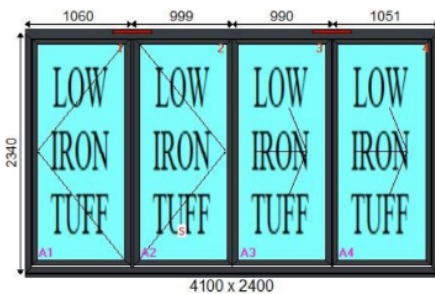

QUOTATION IS
BLACKED OUT

CERTASS

1

1

4100w x 2340h (Basic Frame Size)
4100w x 2400h (Viewed Outside)

Glass Size:

- 1 893mm X 2138mm
- 2 893mm X 2138mm
- 3 894mm X 2138mm
- 4 893mm X 2138mm

Group: UniFOLD+ Open Out - Full Frame

System: UniFOLD+ Adjustable Jamb Bi-Fold

Opening Direction: Opens Out

PAS24?: No

Finish: 7016M Anthracite Grey - Matt

Main Handles: Grey Handles In/Out

T-Handles: Grey Non-Locking T-Handle

Main Hinges: Grey Hinges

Door Cylinder: Euro-Cylinder 50/50 Key/Key Individual 0-Star Nickel

Magnets: Grey Magnets

Cill: 150mm Drop Nose Cill

Drainage: Concealed

Frame Extender:

Top1 : 35mm Frame Extender

Trickle Vent: Grey 4000ea Trickle Vent, Qty.2

Glass Type: 4/12/4/12/4 Clear Low Iron TUF/TUF (1.0 x2)
Black Thermobar Argon Fill Polysulphide Seal