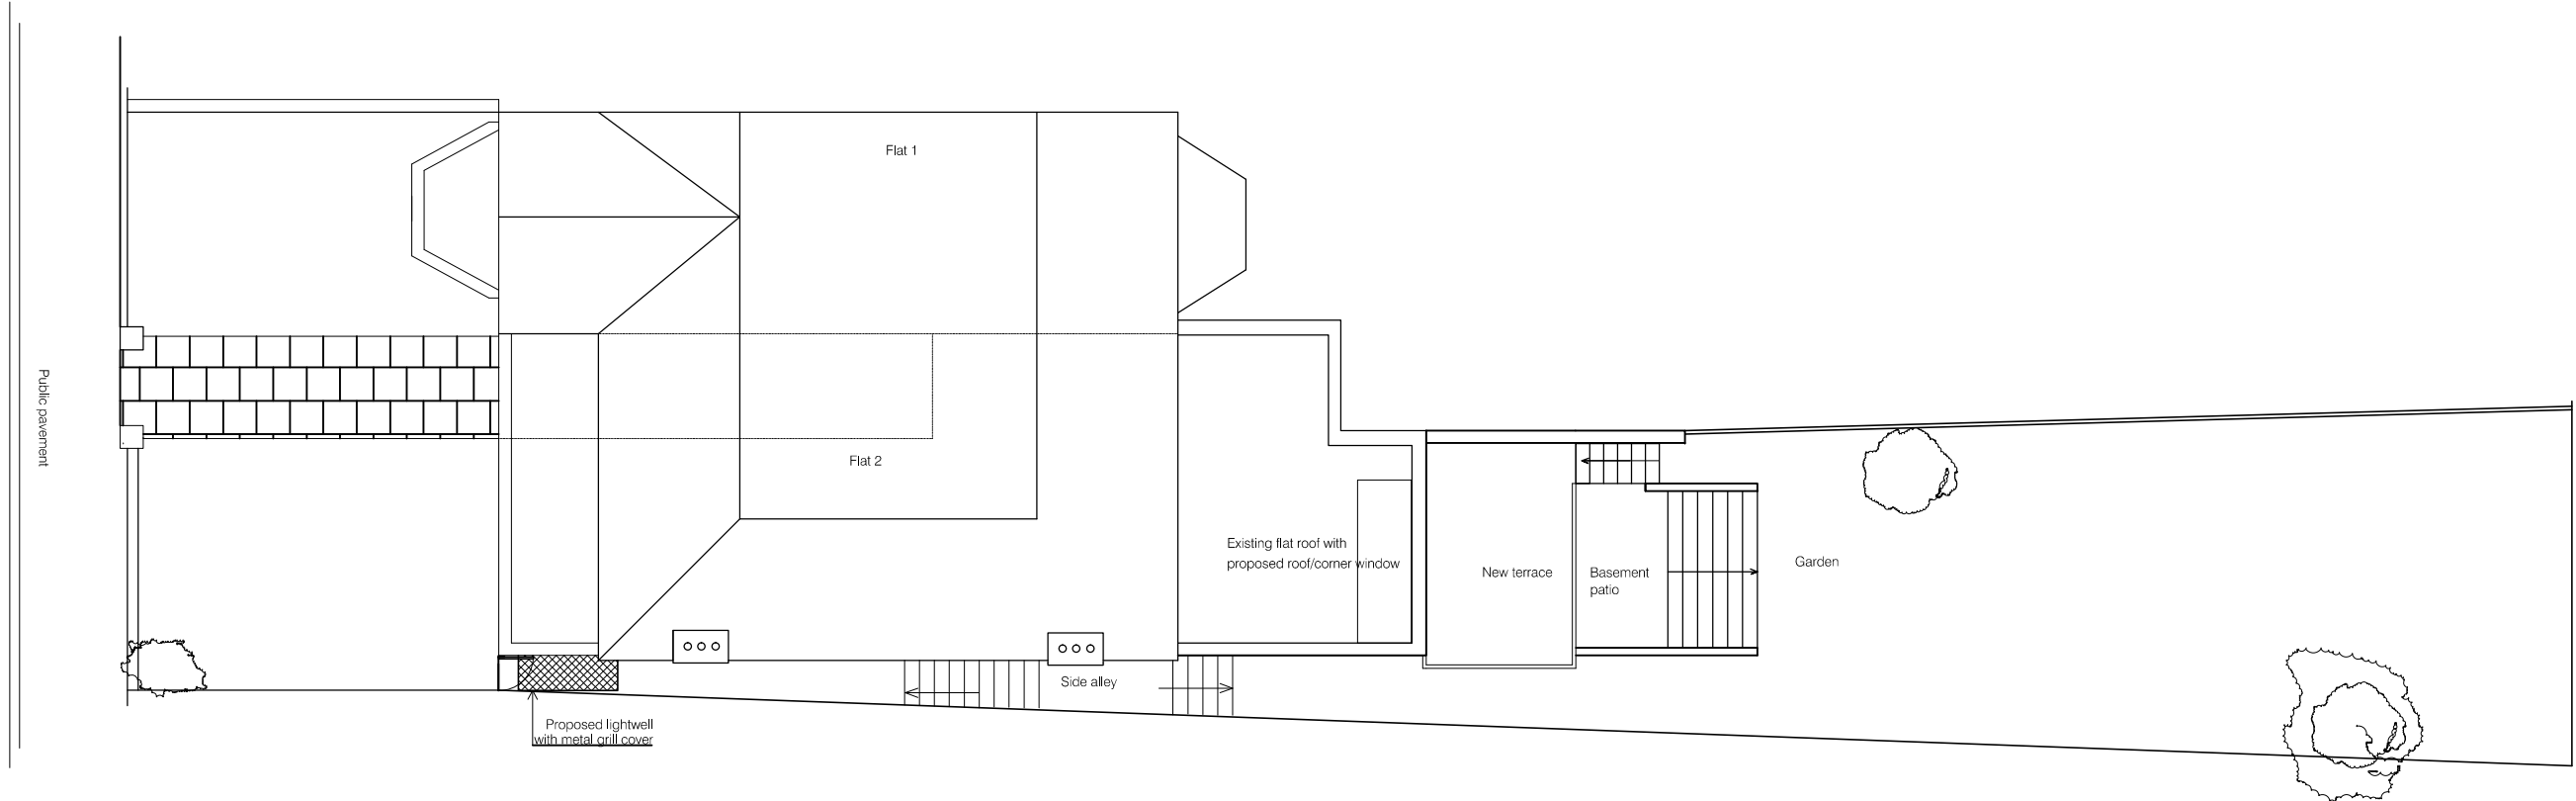

SITE PLAN AS EXISTING

SITE PLAN AS PROPOSED

Pion design & construction	
Client	Mrs. Ayah Elmazz
Job	Flat 2, 47 Comayne Gardens, London NW6 3DB
Drawing Title	Site plan as existing & proposed
Drawing No.	147CG/03 Scale 1/1500GAS Date November 2023 Rev. B