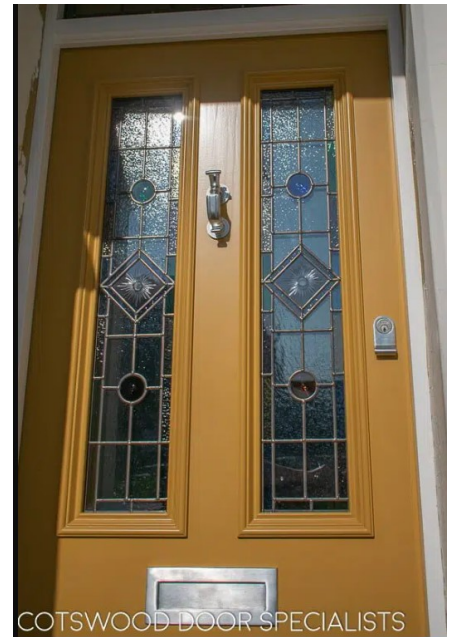

Sized to a traditional 32" x 80" door size

Door and new frame

- 57mm thick front door Mortise and tenon jointed
- Insulated panels and FSC timber
- Accoya Door 12 Year guarantee
- Accoya Frame 12 Year guarantee
- Uncompromised fitting.
- Fully draught and weather proofed
- Exitex Sill & Wooden weatherboard
- Part L Compliant (BWF Certification)