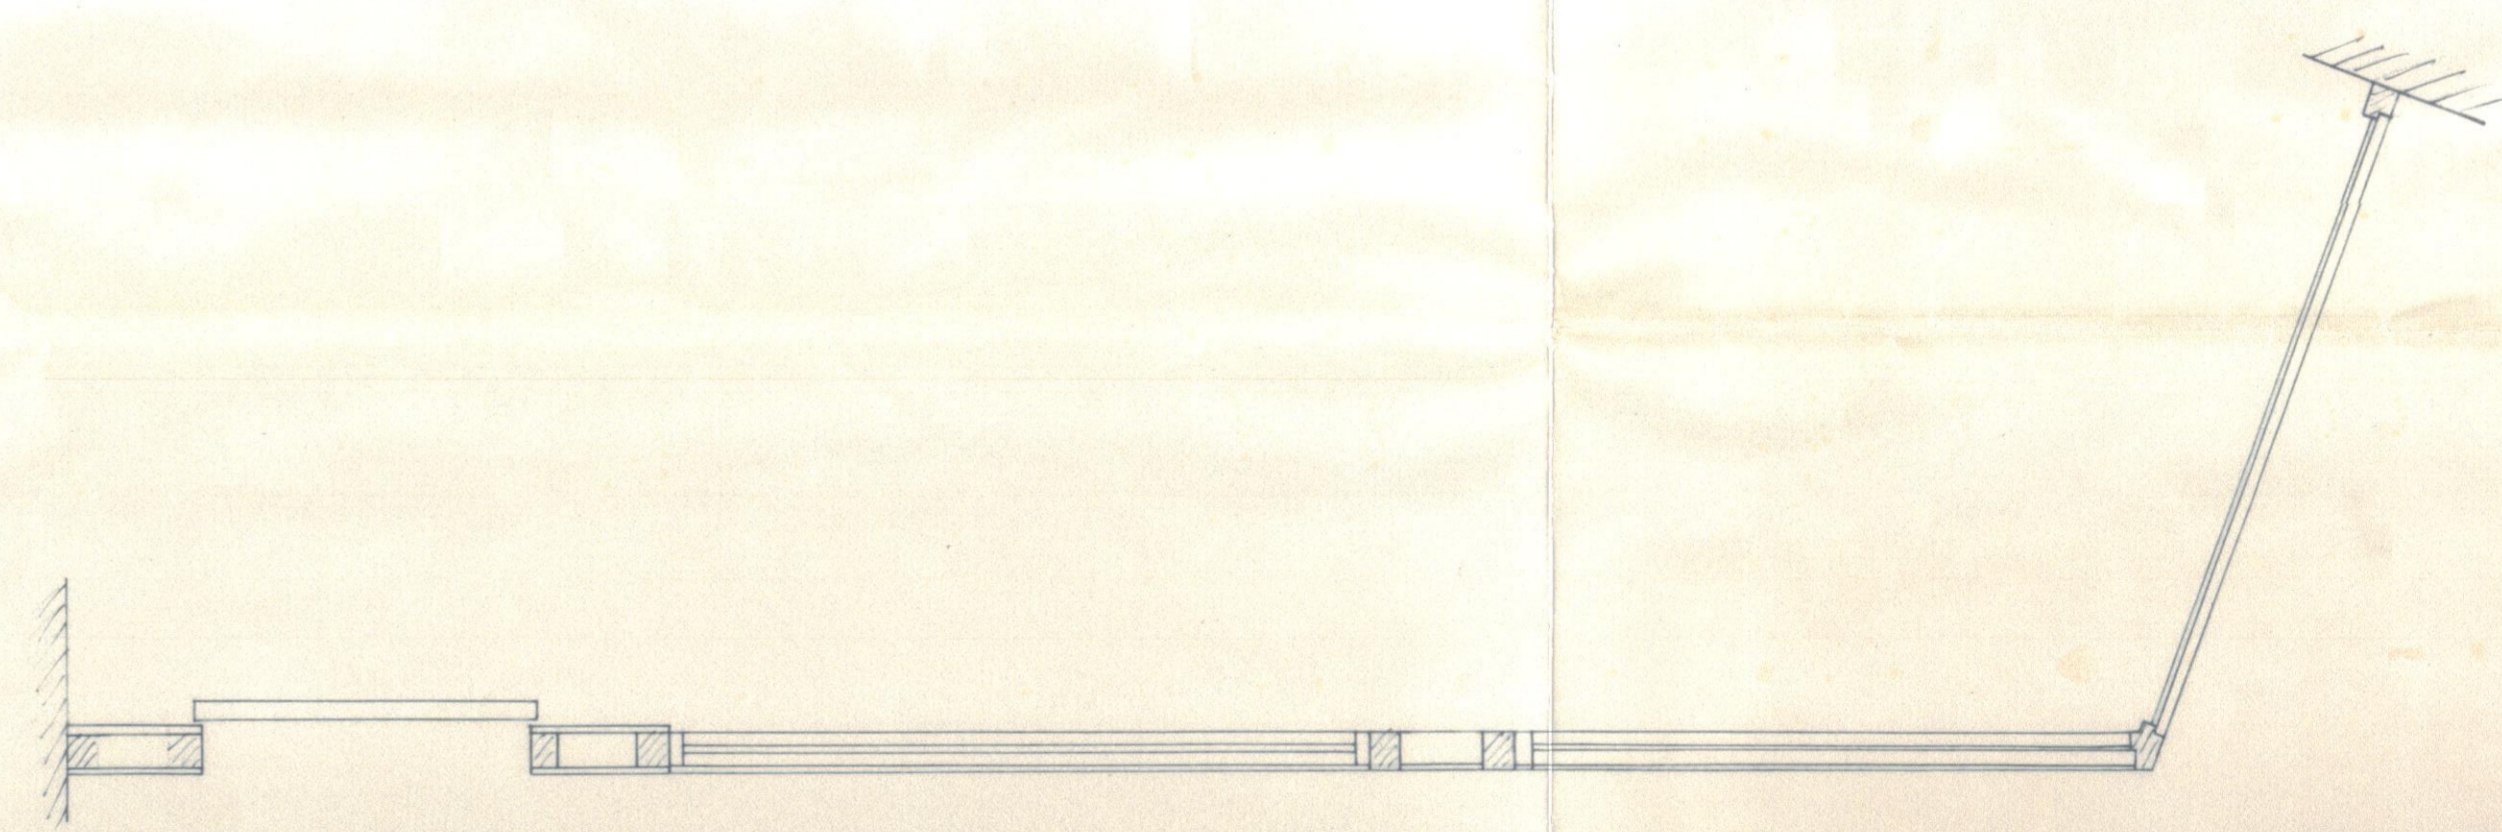

ELEVATION OF EXISTING SHOP FRONT

PLAN

PROPOSED NEW SHOP FRONT

6/12/8/1962
 poor copy

PROPOSED ARRANGEMENT OF NEW SHOP FRONT.
 AT 49 BRECKNOCK RD. N. 7 FOR EXPRESS POWERLITE INSTALLATIONS. LTD.

LONDON BOROUGH OF CAMDEN
 PRESENTED TO THE PLANNING AND
 DEVELOPMENT APPLICATIONS
 SUB-COMMITTEE ON 3 JAN. 1968