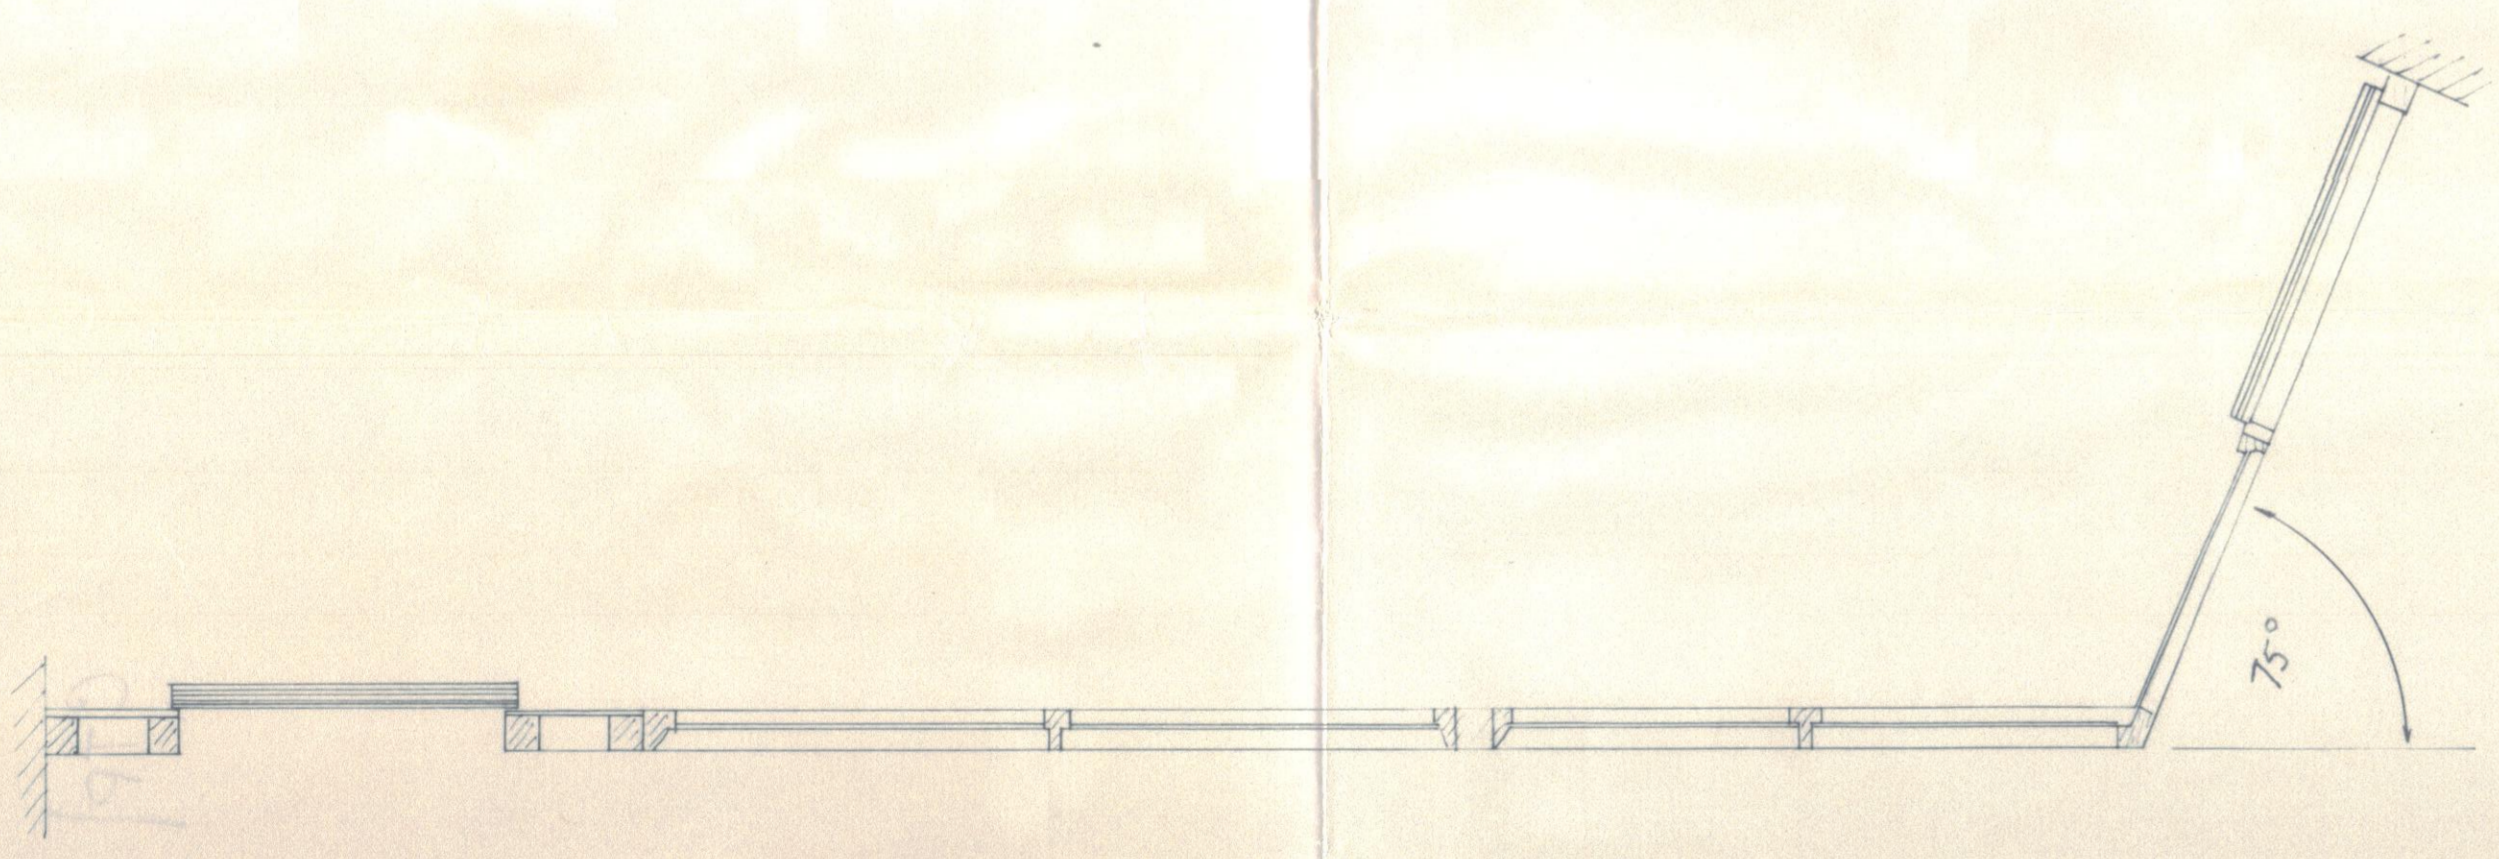

ELEVATION OF EXISTING SHOP FRONT

PLAN

PROPOSED NEW SHOP FRONT

6/12/8/1962
 poor copy

PROPOSED ARRANGEMENT OF NEW SHOP FRONT.
 AT 49 BRECKNOCK RD. N. 7 FOR EXPRESS POWERLITE INSTALLATIONS. LTD.

LONDON BOROUGH OF CAMDEN
 PRESENTED TO THE PLANNING AND
 DEVELOPMENT APPLICATIONS
 SUB-COMMITTEE ON 3 JAN. 1968