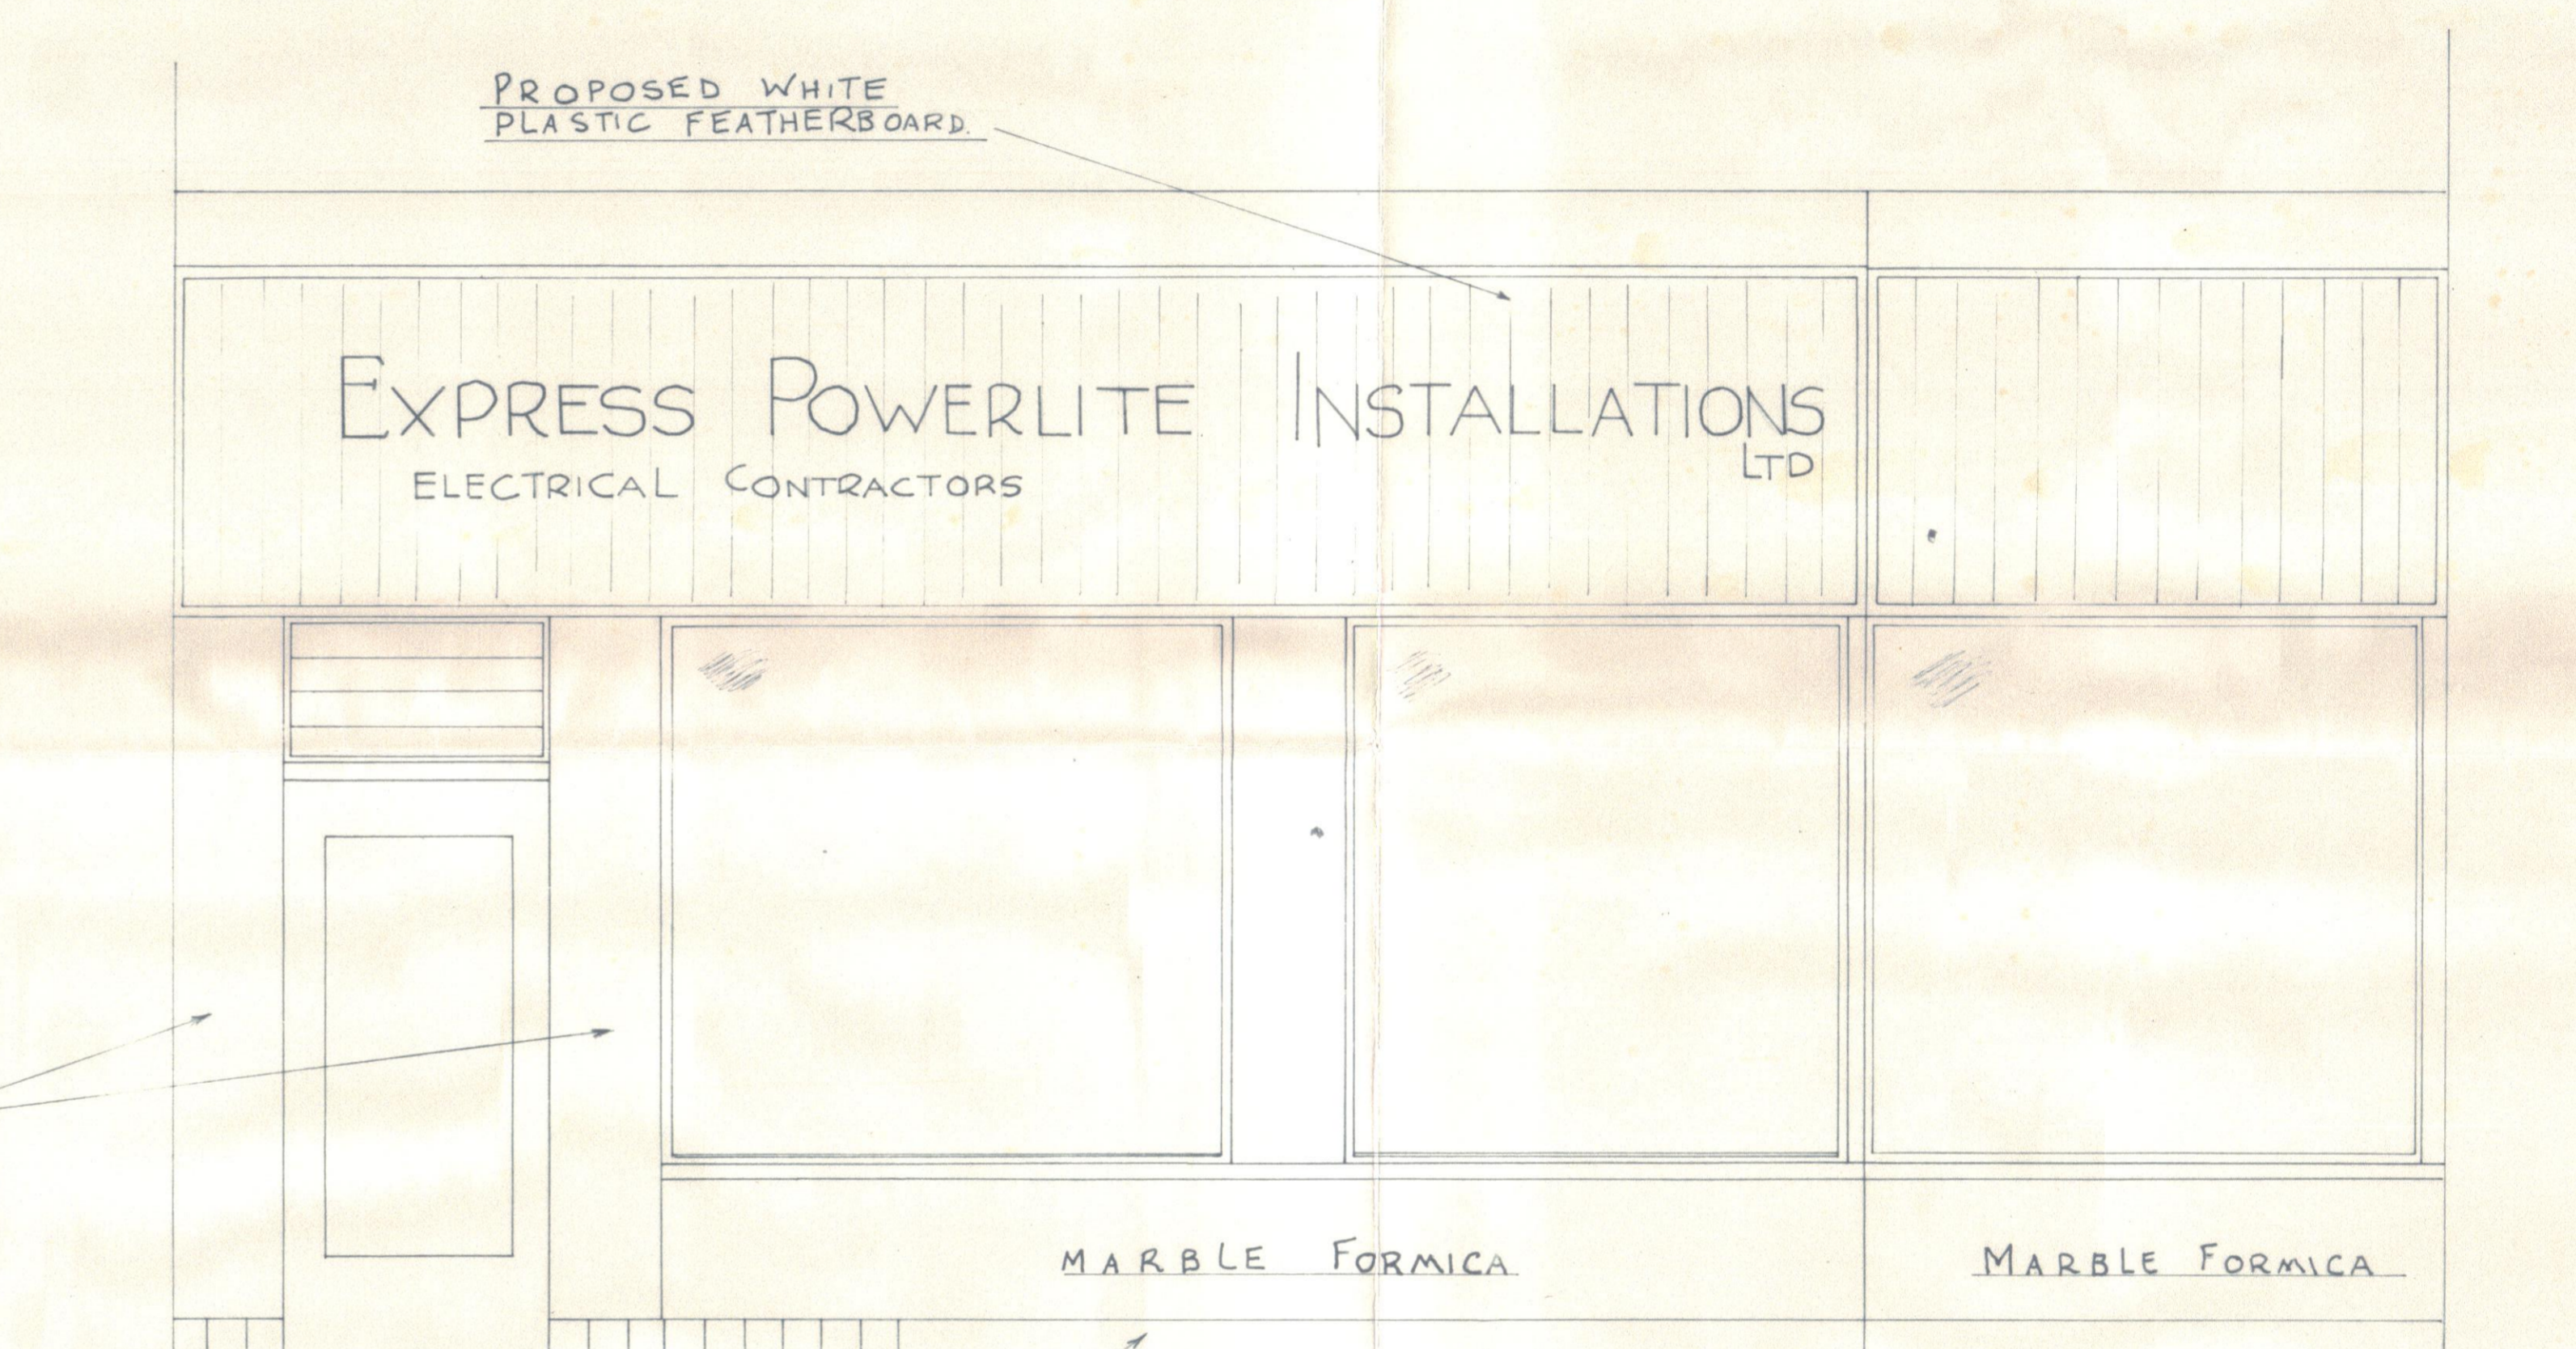

ELEVATION OF EXISTING SHOP FRONT

PLAN

PROPOSED NEW SHOP FRONT

6/12/8/1962
 poor copy

PROPOSED ARRANGEMENT OF NEW SHOP FRONT.
 AT 49 BRECKNOCK RD. N. 7 FOR EXPRESS POWERLITE INSTALLATIONS. LTD.

LONDON BOROUGH OF CAMDEN
 PRESENTED TO THE PLANNING AND
 DEVELOPMENT APPLICATIONS
 SUB-COMMITTEE ON 3 JAN. 1968