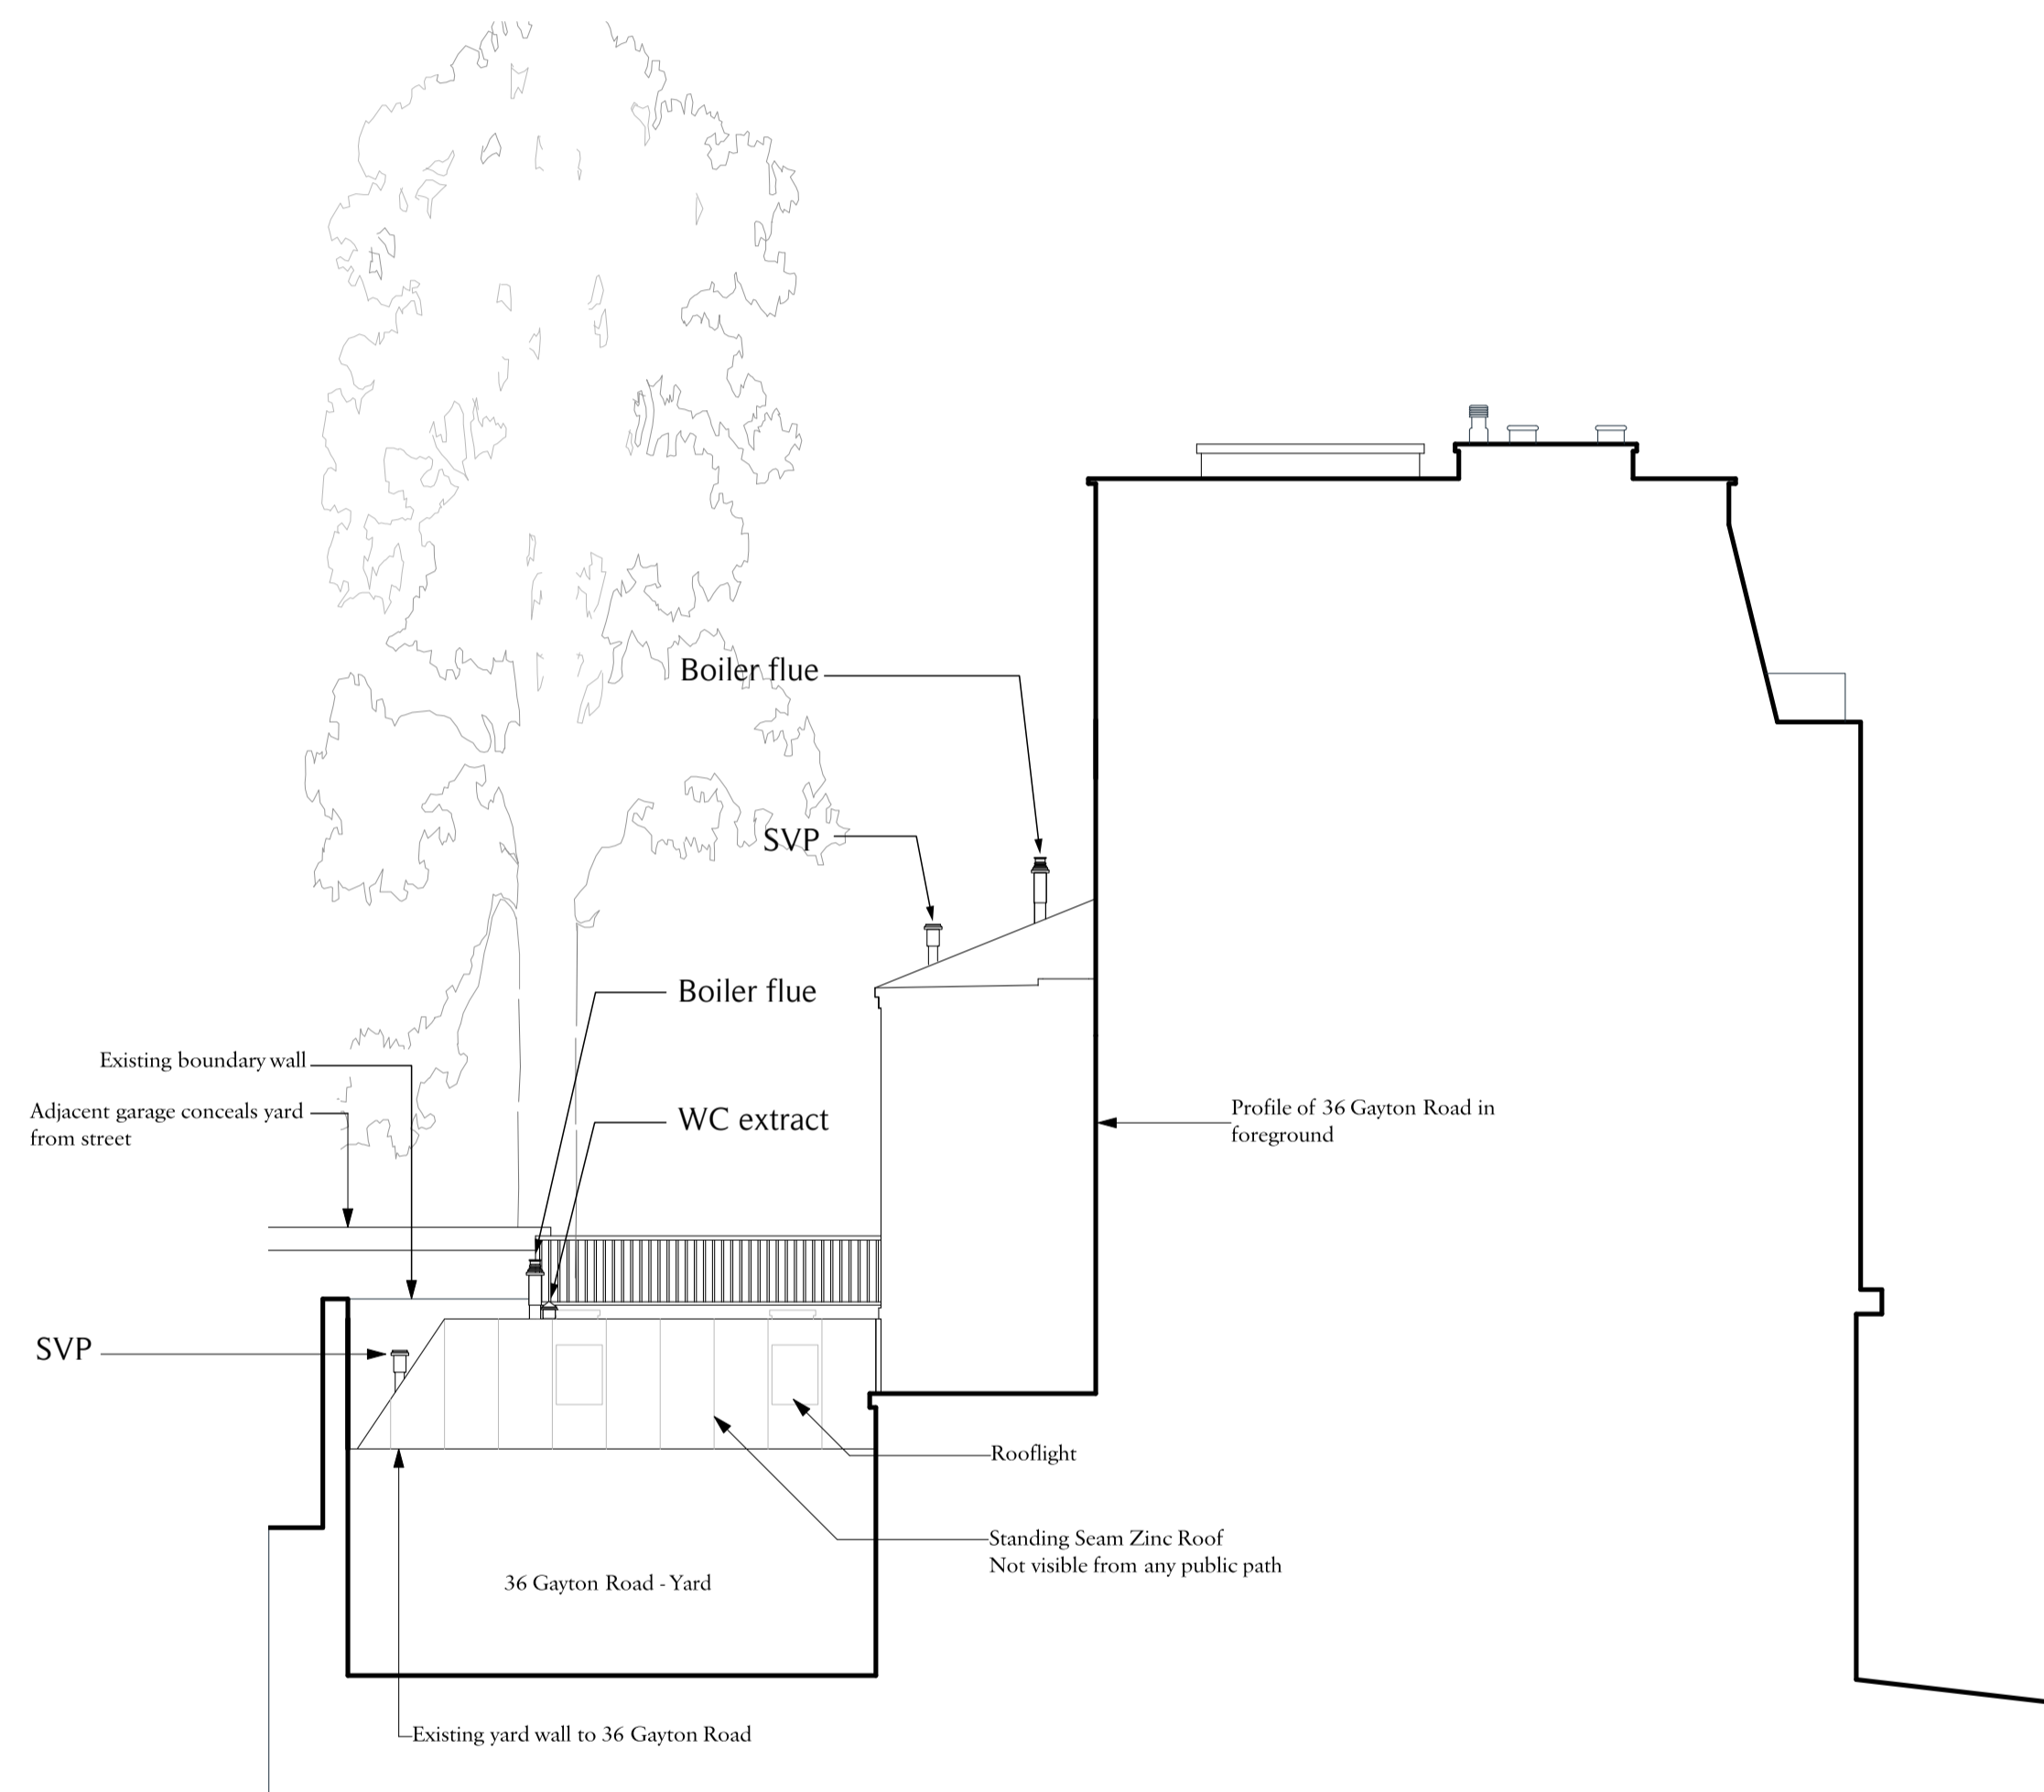

- - - - -			
Project title Well Walk Theatre Hampstead			
Drawing title North East Elevation			
Drawing type Existing			
 plann 40 Mortimer Street, London W1W 7RQ T +44 (0)20 3846 9230 www.plann.co			
Scale 1:75	Size A1	Status Existing	
Drawn TH	Date 06.11.23	Checked -	Date -
DWG 21004-00-300			REV -

Project title Well Walk Theatre Hampstead			
Drawing title South East Elevation			
Drawing type Existing			
 40 Mortimer Street, London W1W 7RQ T +44 (0)20 3846 9230 www.plann.co			
Scale 1:75	Size A1	Status Existing	
Drawn TH	Date 06.11.23	Checked -	Date -
DWG 21004-00-302			REV -

Project title Well Walk Theatre Hampstead			
Drawing title North West Elevation			
Drawing type Existing			
 plann 40 Mortimer Street, London W1W 7RQ T +44 (0)20 3846 9230 www.plann.co			
Scale 1:25	Size A1	Status Existing	
Drawn TH	Date 06.11.23	Checked -	Date -
DWG 21004-00-303			REV -