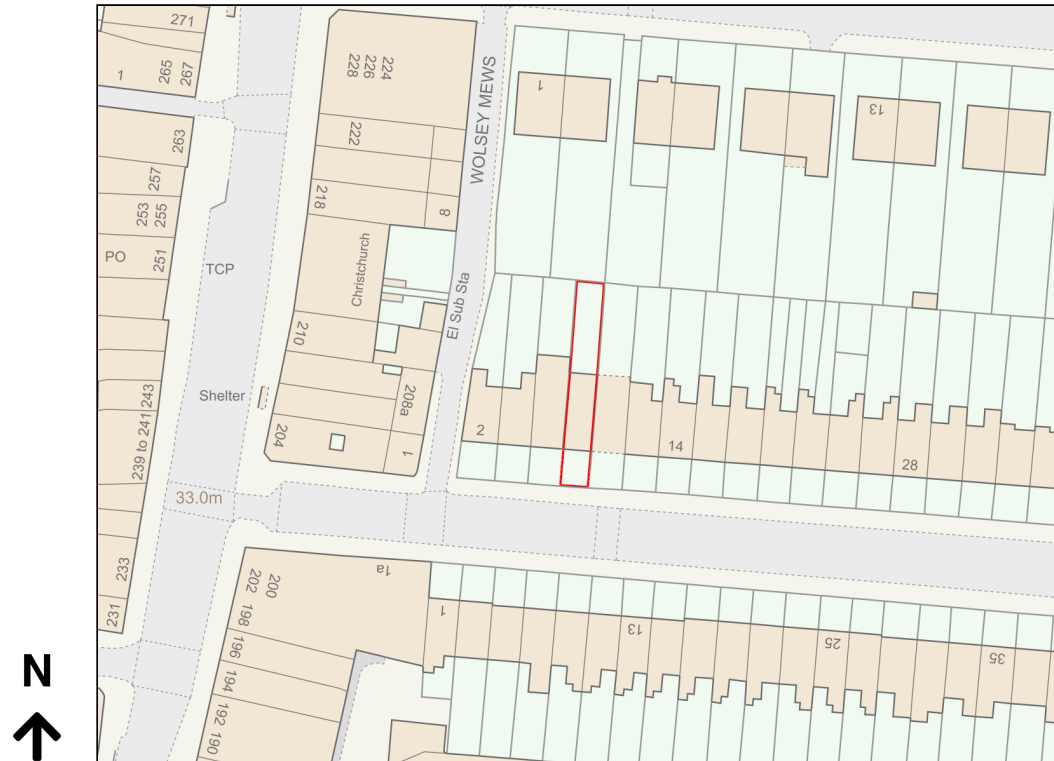

Location Plan

Site Address: Flat A, 8, Gaisford Street, London, NW5 2ED

Date Produced: 16-Nov-2023

Scale: 1:1250 @A4

Planning Portal Reference: PP-12607289v1