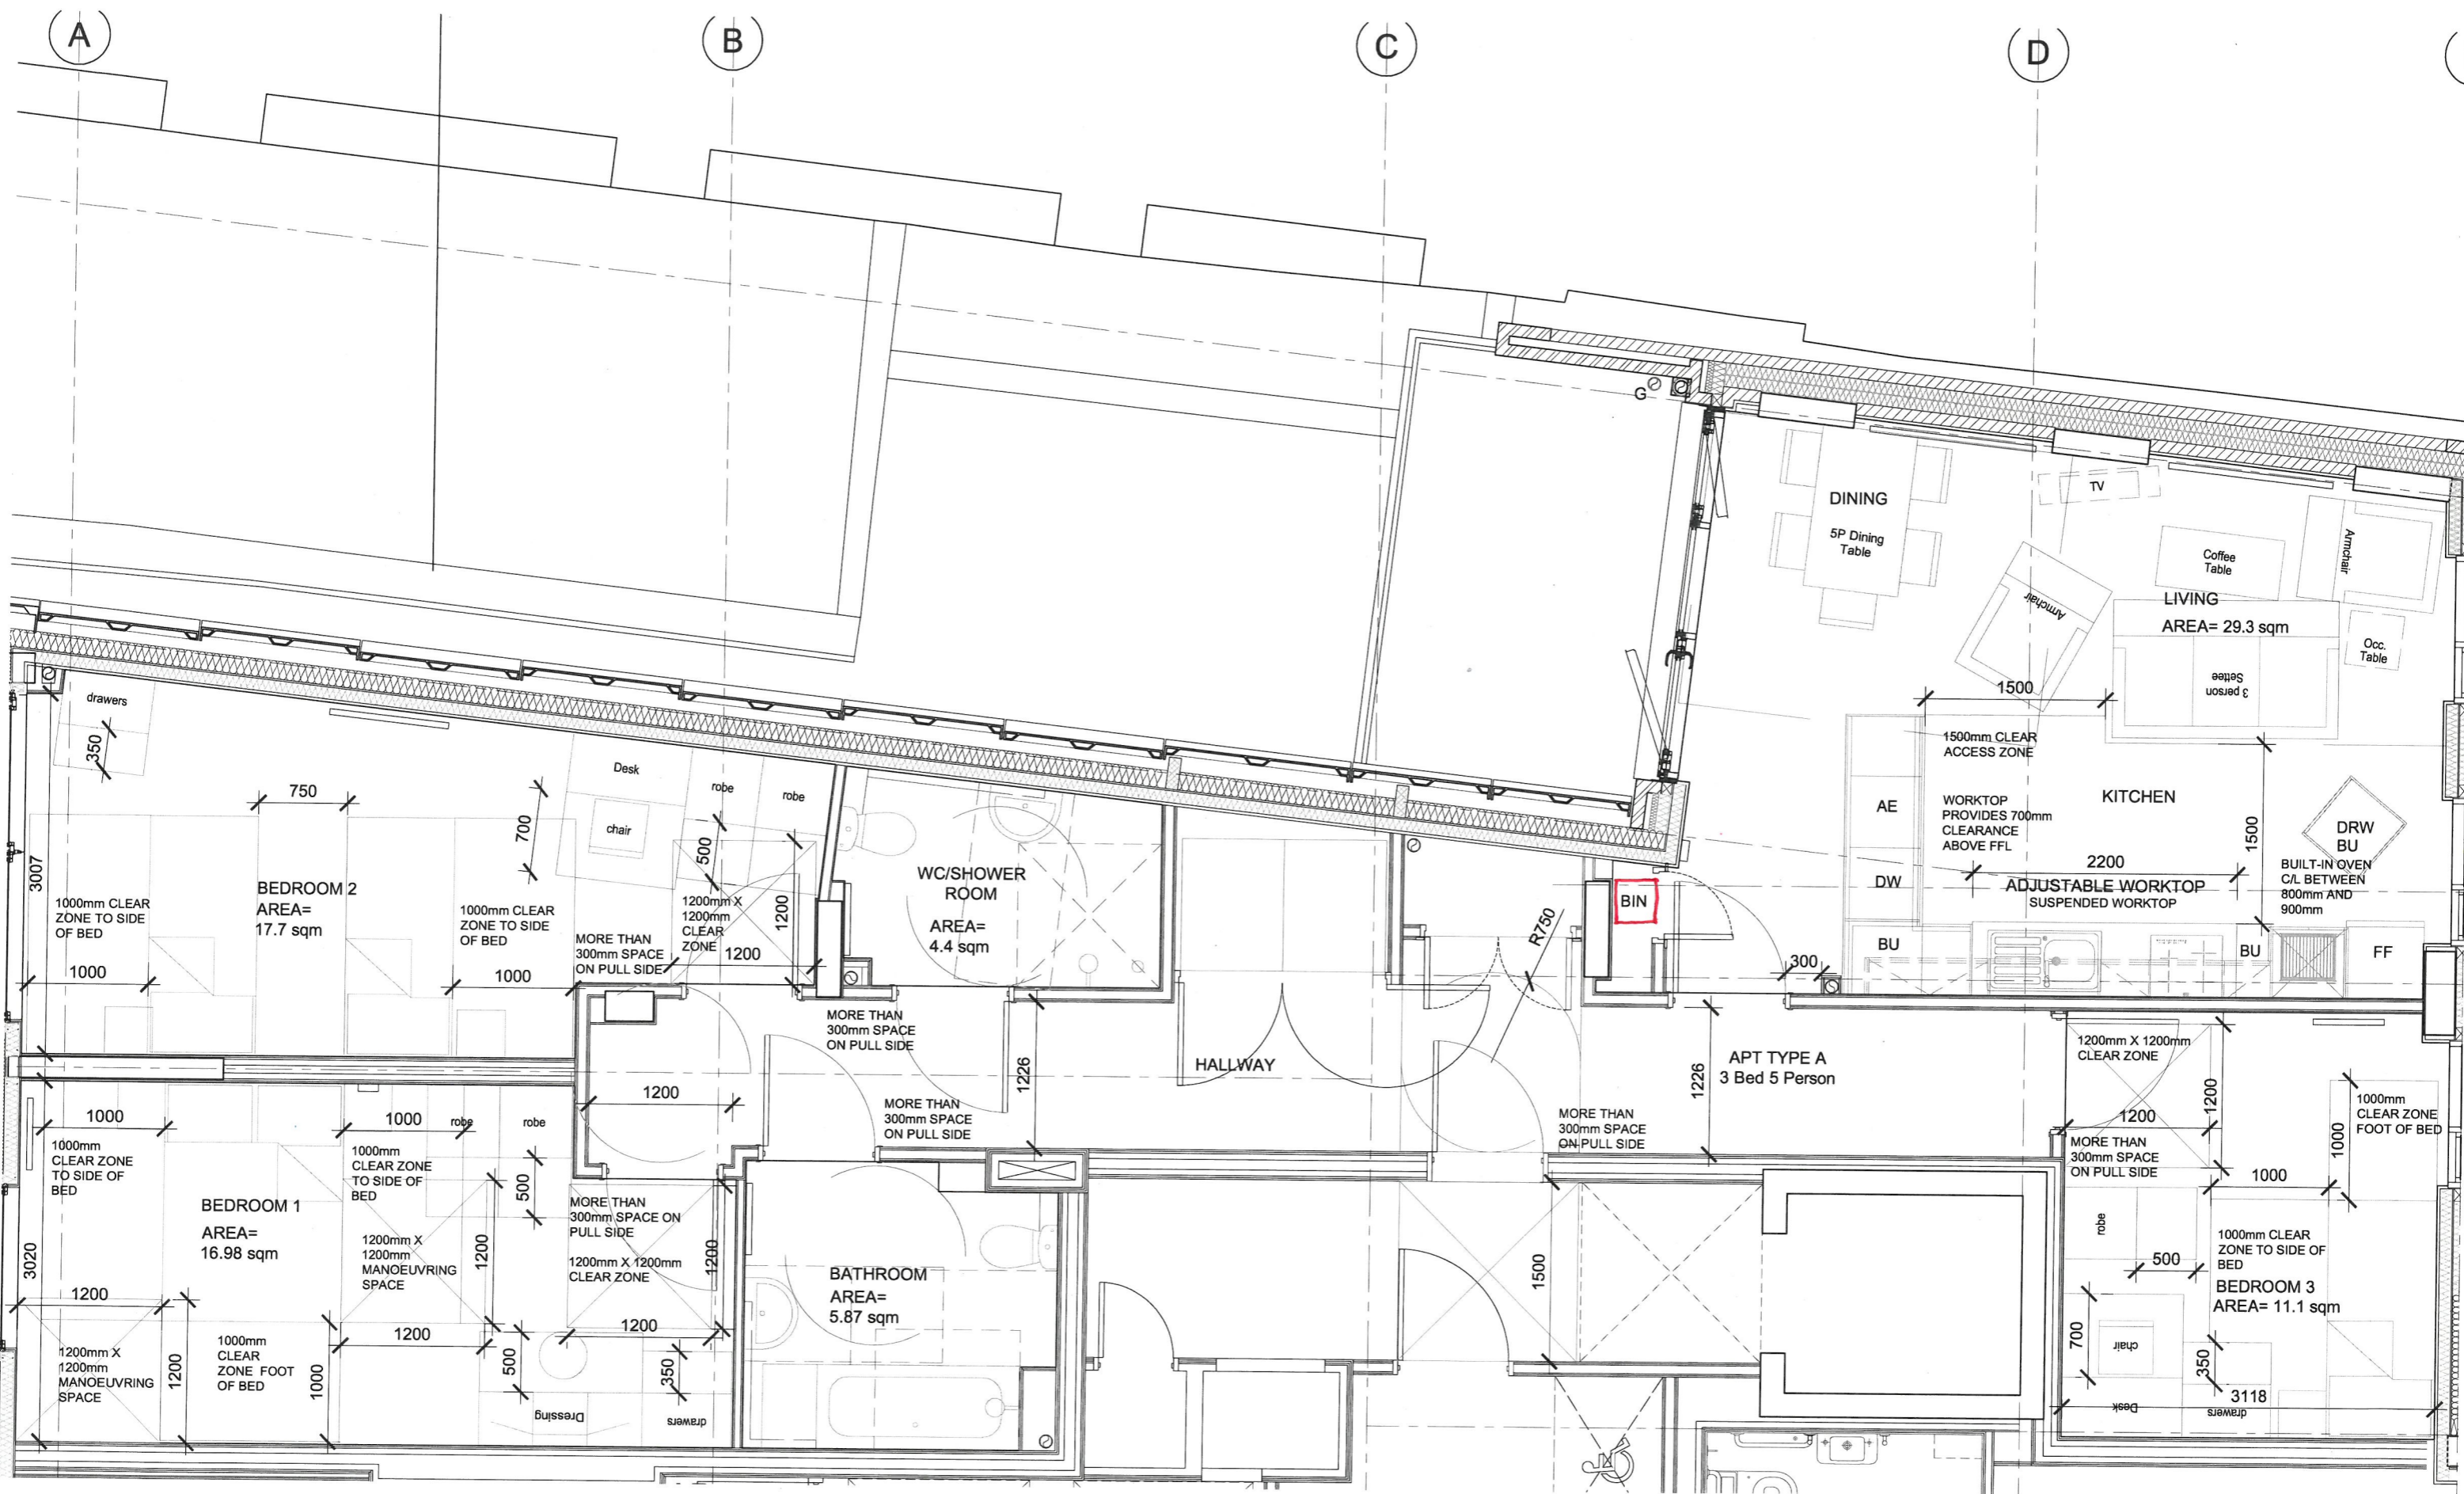

1200

1200

120

BEDROOM 2
AREA=
17.7 sqm

WC/SOWER
ROOM
AREA=
4.4 sqm

BEDROOM 1
AREA=
16.98 sqm

BATHROOM
AREA=
5.87 sqm

BEDROOM 3
AREA=
11.1 sqm