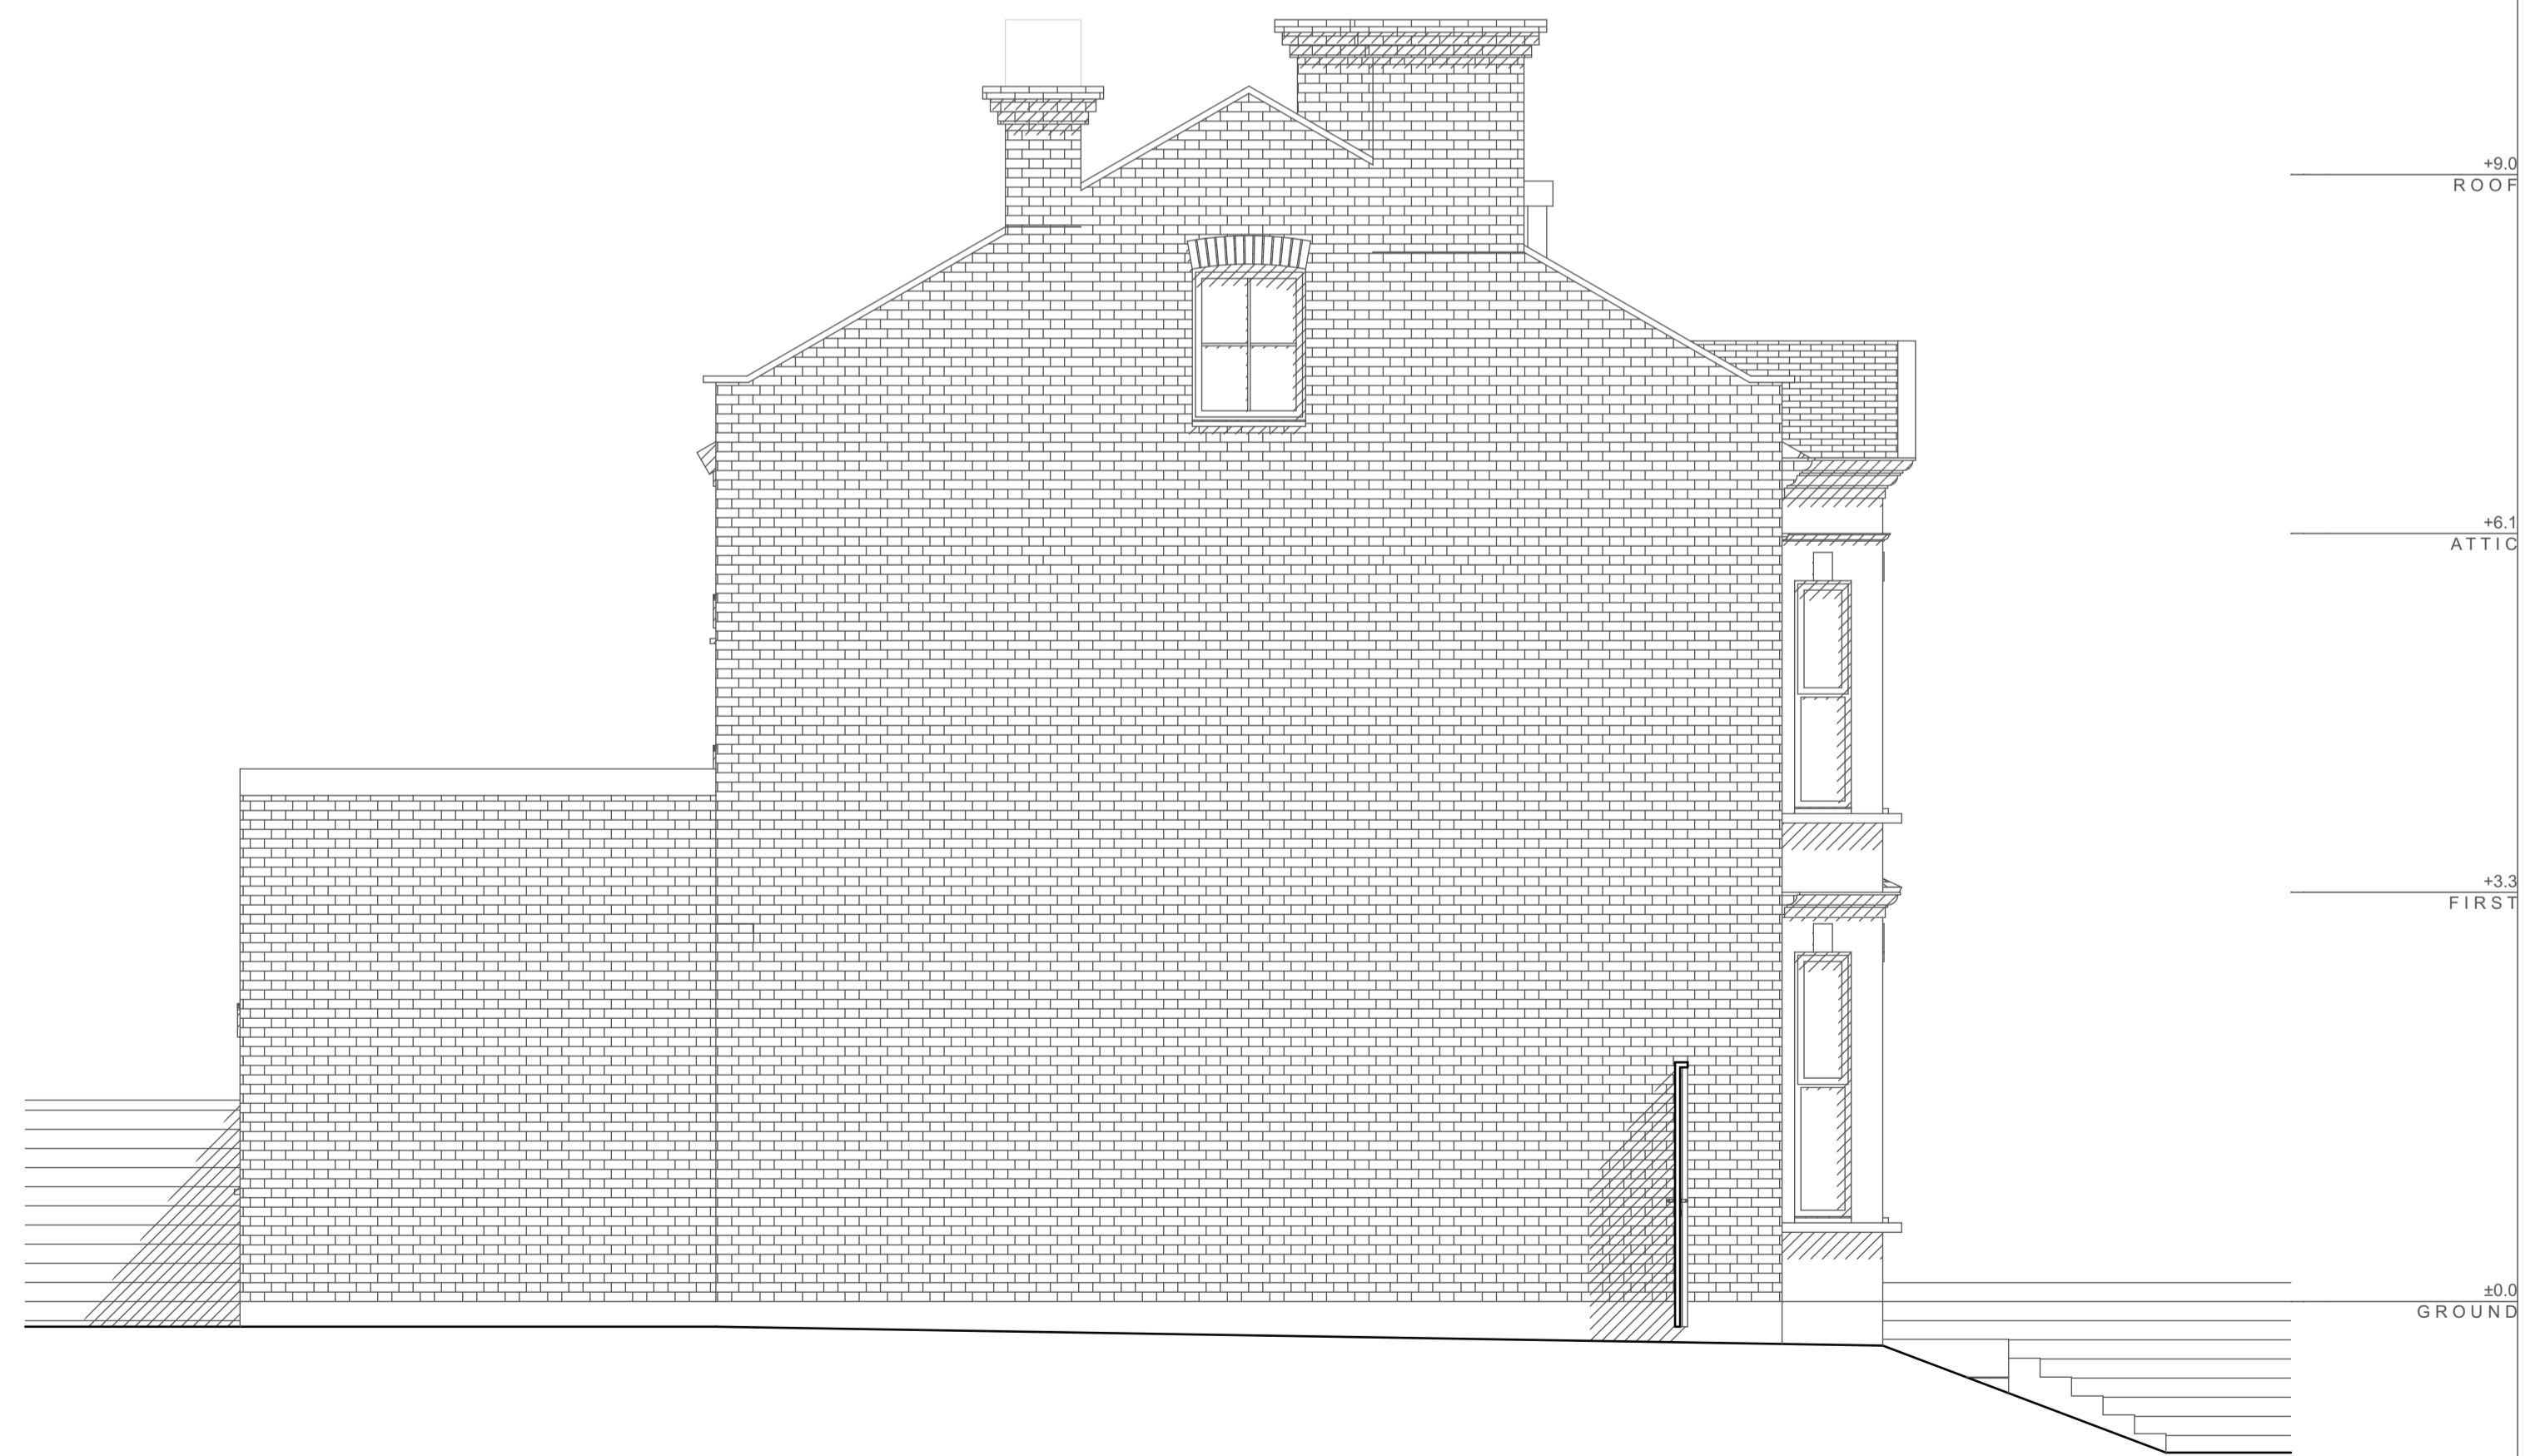

EXISTING

SOUTH ELEVATION

1:50

EXISTING

EAST ELEVATION

1:50

EXISTING

NORTH ELEVATION

1:50

EXISTING

WEST ELEVATION

1:50

Looking to extend your home?
 Call for a free consultation today;
 020 8954 6291
 www.yooparchitects.co.uk
 YOOP Architects, your local architect