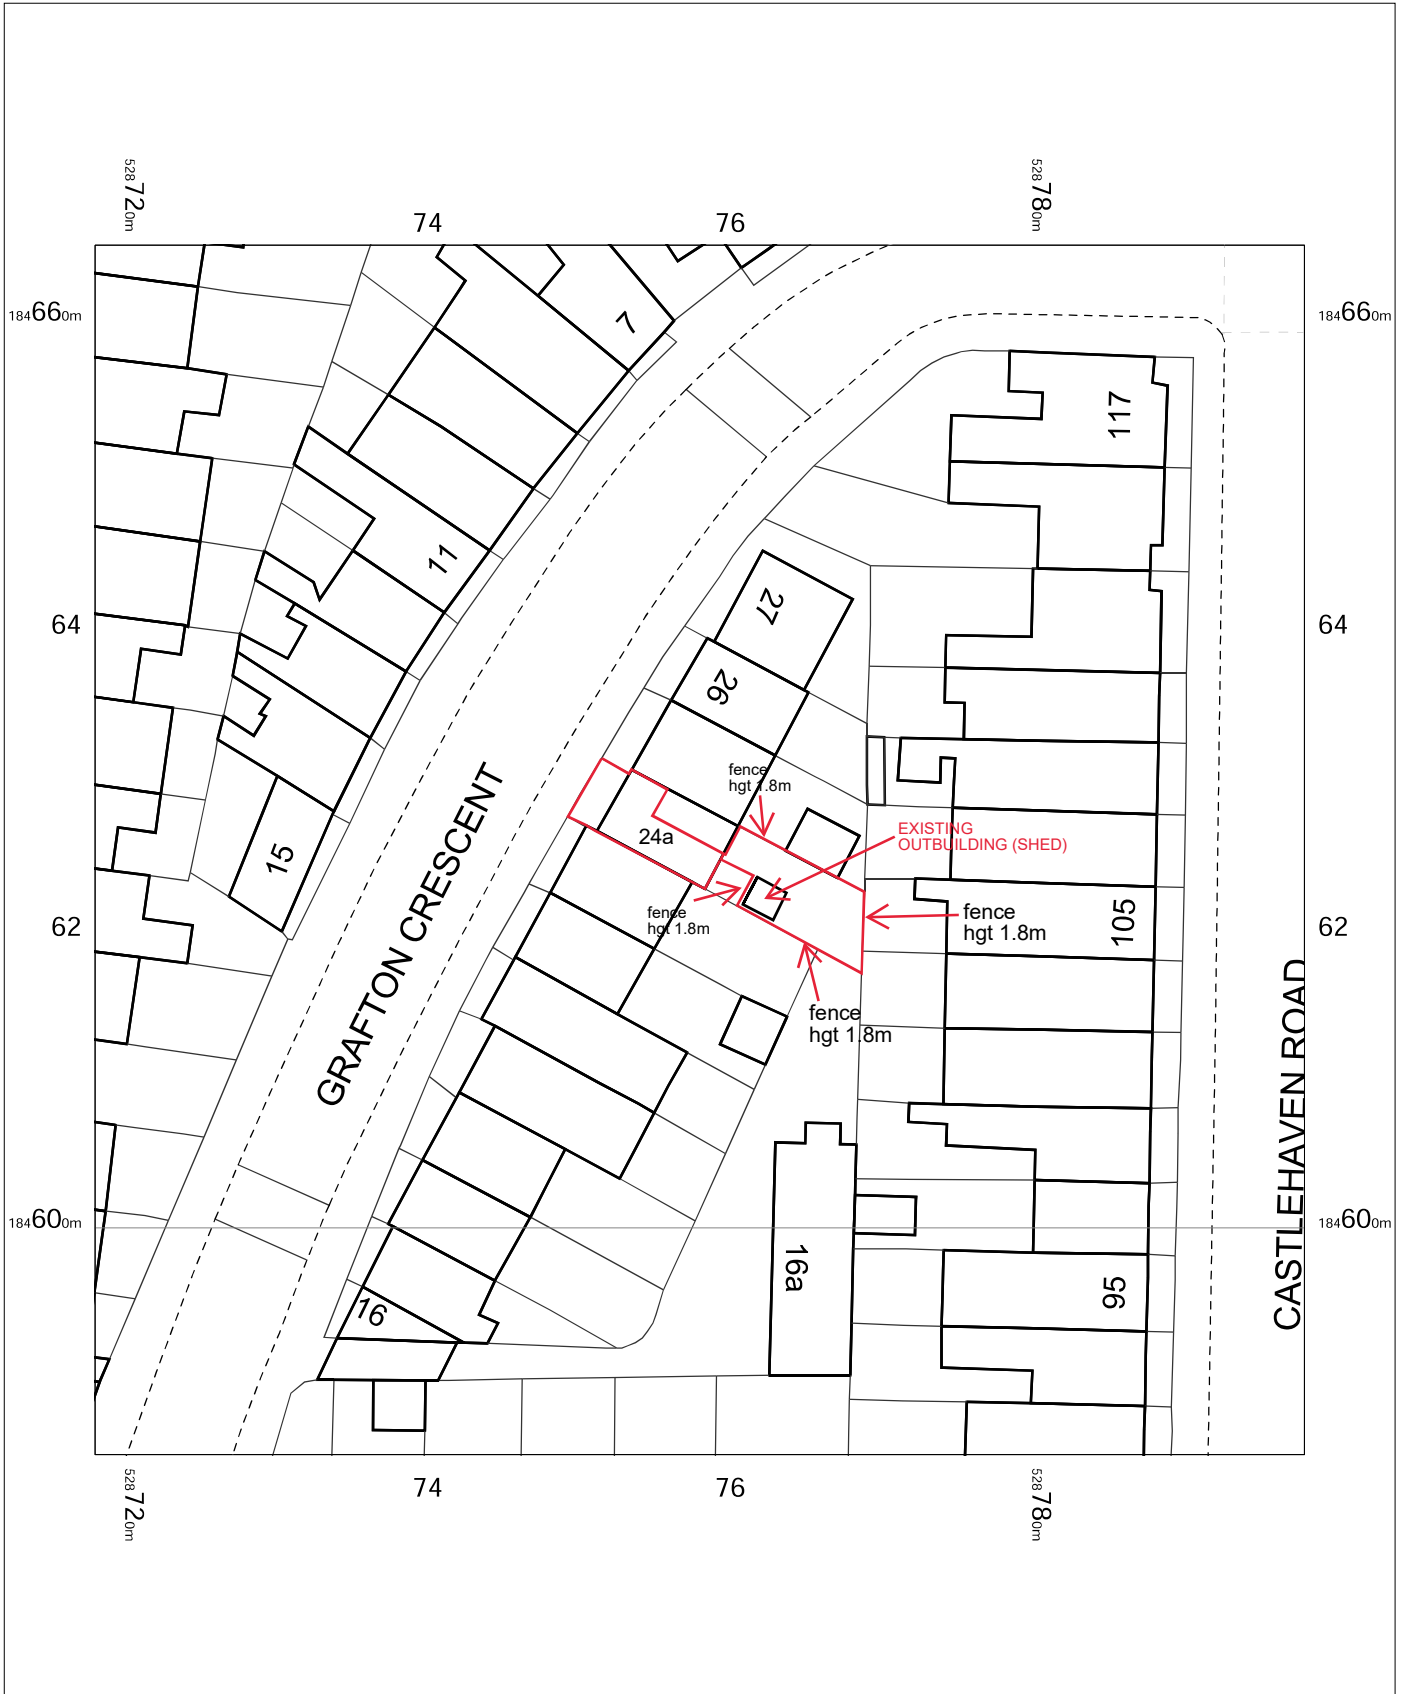

EXISTING SITE PLAN Flat A, 24, Grafton Crescent, London, NW1 8SL

OS MasterMap 1250/2500/10000 scale
Wednesday, November 8, 2023, ID: CM-01134709
www.centremapslive.co.uk

1:500 scale print at A4, Centre: 528758 E, 184625 N

©Crown Copyright Ordnance Survey. Licence no. AC0000849896

FOR A BETTER POINT OF VIEW