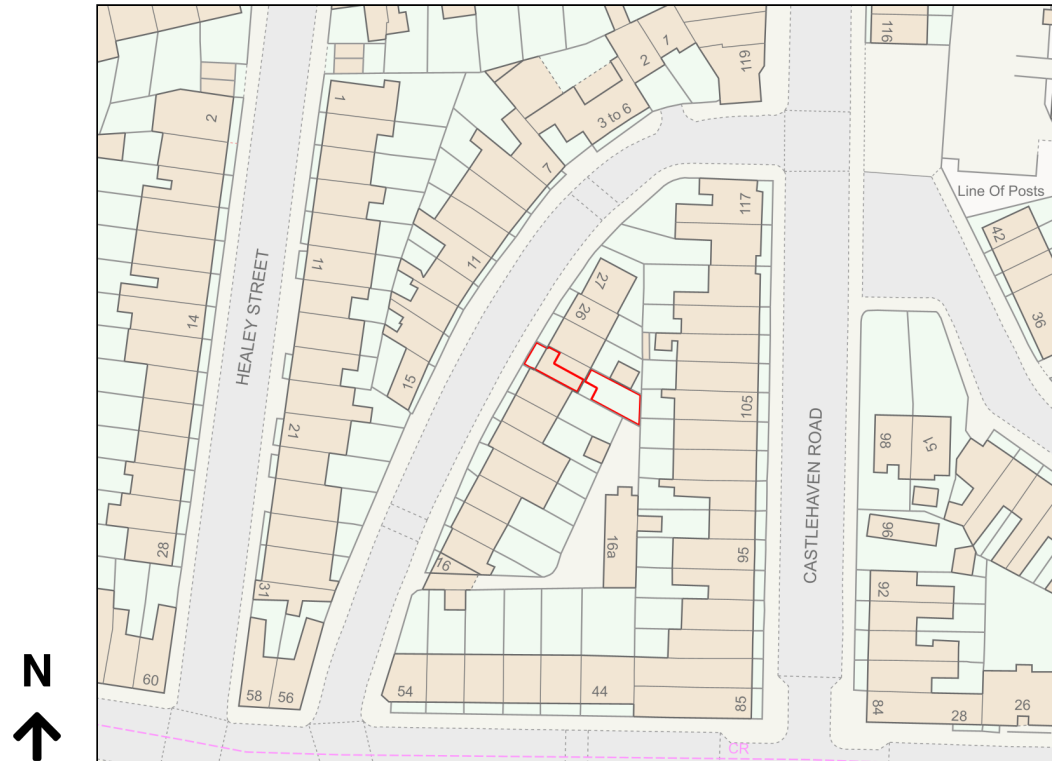

Location Plan

Site Address: Flat A, 24, Grafton Crescent, London, NW1 8SL

Date Produced: 13-Nov-2023

Scale: 1:1250 @A4

Planning Portal Reference: PP-12599476v1