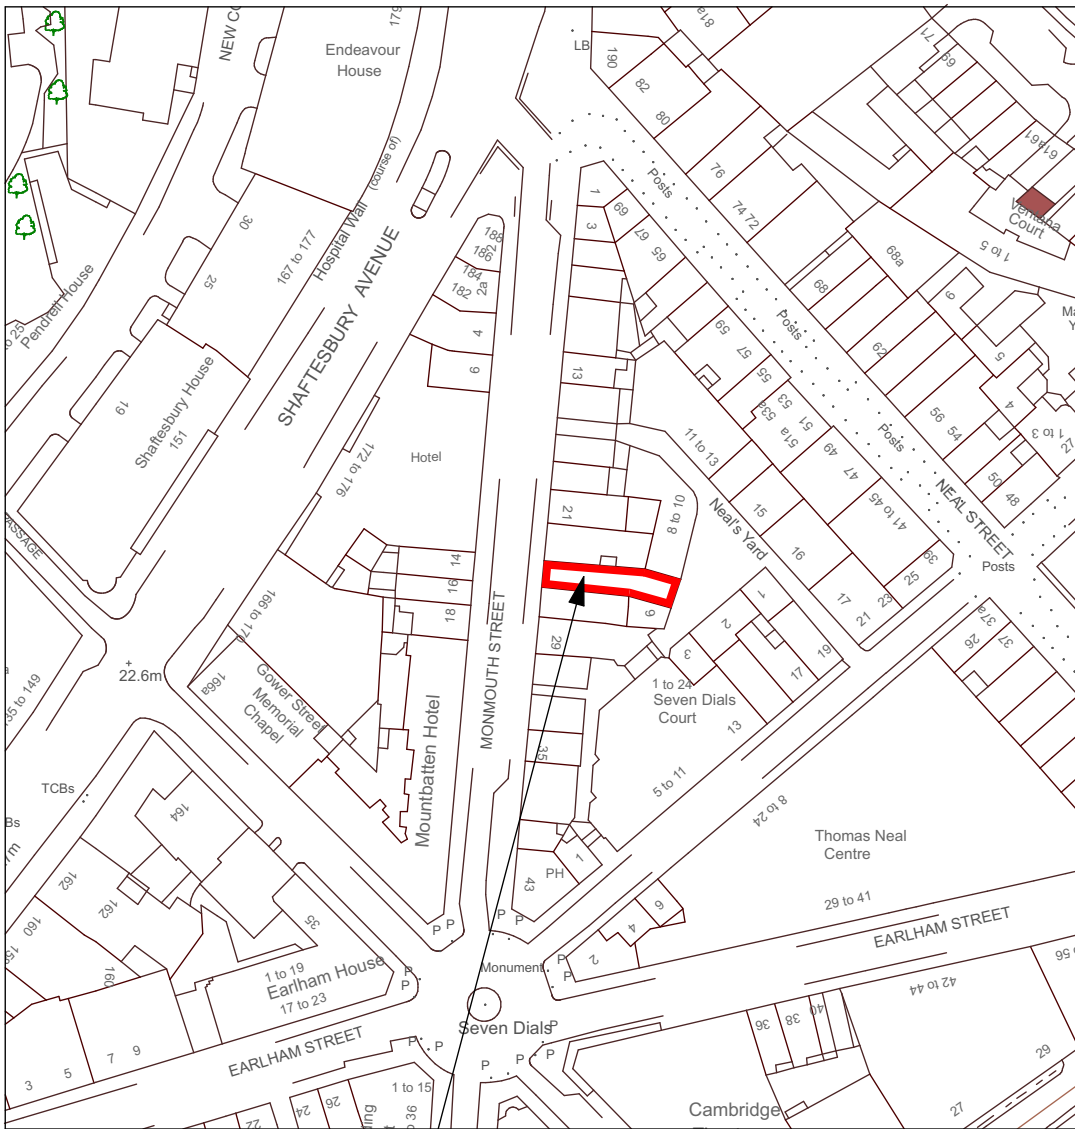

Notes:
All copyrights retained.
All information remains the property of Gregori_Chiorotti Projects Ltd. and may not be used for any purpose whatsoever, or reproduced through any medium without the written consent of Gregori_Chiorotti Projects Ltd.
No responsibility is accepted for unauthorised use.
All information is subject to statutory consents, rights of light and survey.
Do not scale from drawings - Use figured dimensions only and verify on site.

Rev.	Date	Dwn.	Description

SITE FACADE

SCALE 1:1250

Gregori | Chiarotti

Client:

BYREDO

Project:
BYREDO
25 Monmouth Street
London
WC2H 9DD

Status: **FOR APPROVAL**

Drawing:

Location Plan

Scale(s): 1:1250 @ A4	Date: 02/11/2023	Dwn by: mv	Chd by: pc
Project No:	Drawing No:	Revision:	

2310 0001