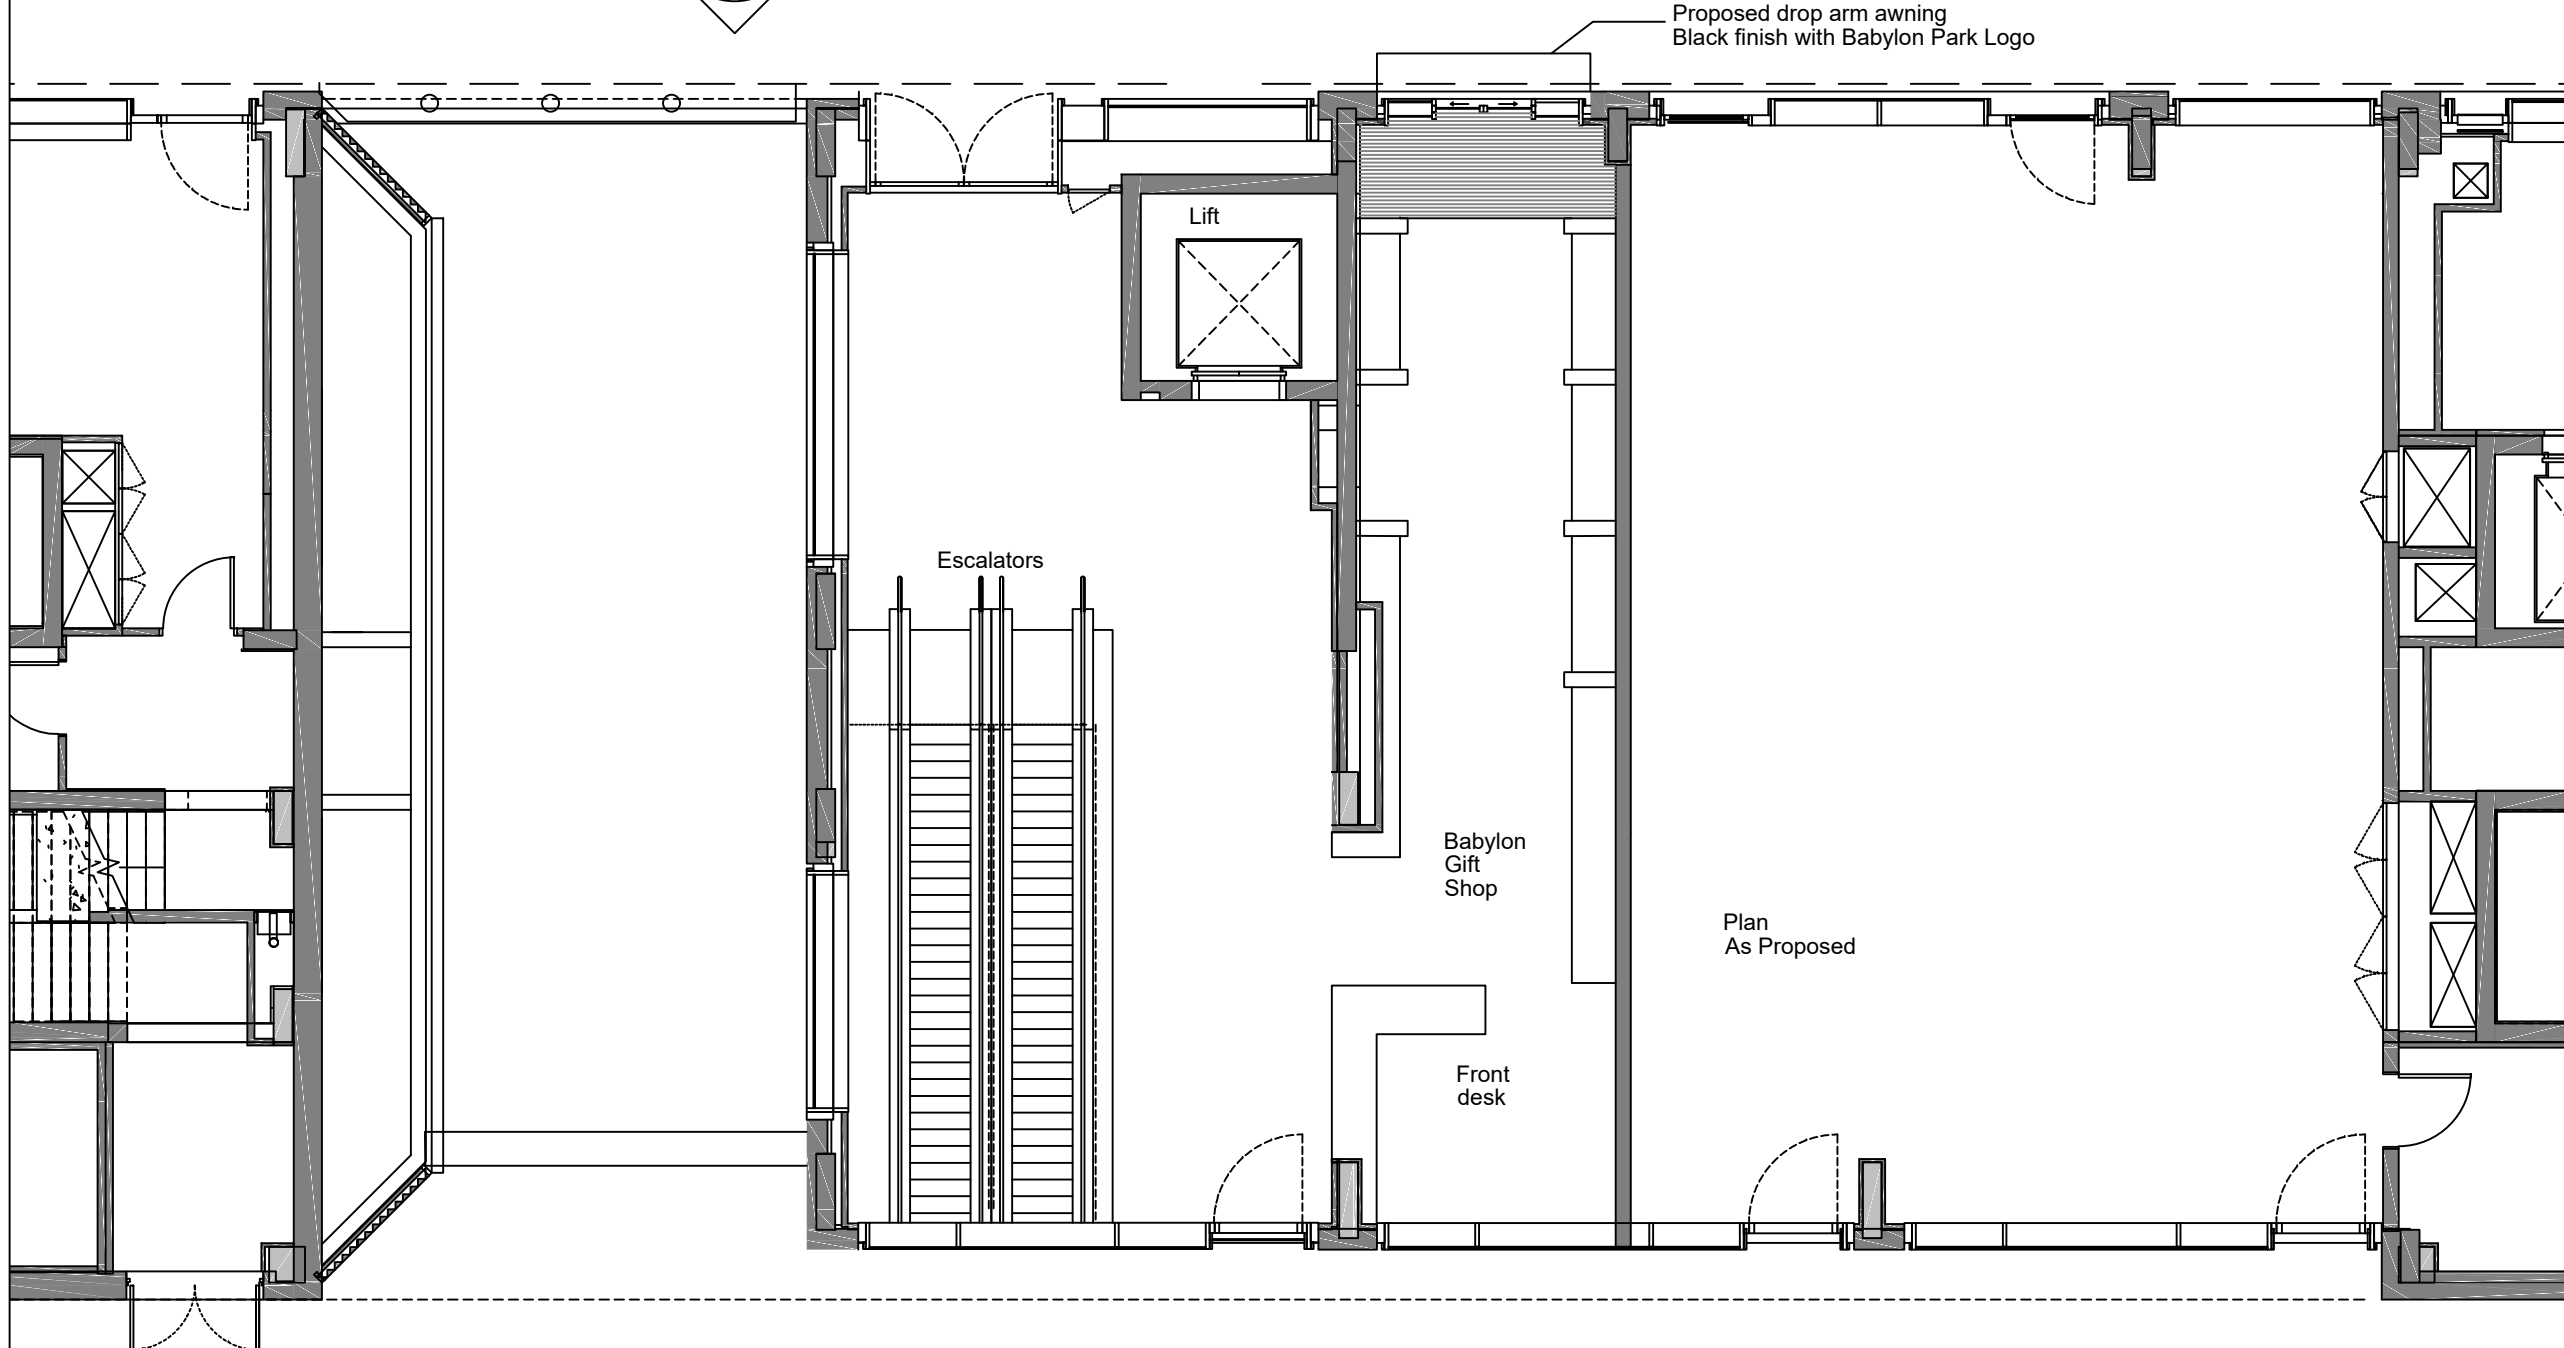

# Castlehaven Road

Front Elevation

- Notes:
- Planning Departments can scale from this drawing.
  - Contractor to verify all dimensions on site.
  - Any discrepancy to be reported to the architect for clarification.
  - Drawing and specifications to be read in conjunction with information from all other design consultants and contractors.
  - Drawings and specifications to be read in conjunction with Designer's Hazard and Environment Assessment Record in accordance with current CDM regulations.
  - All works to be carried out in accordance with the latest appropriate codes of practice and to comply with current building regulations.

# Hawley Wharf Internal Courtyard

rev	details	date
project		
Babylon Park Awning		
drawing		
Block plan		
job no	drawing no	rev
2335	021	
status		
Planning		
date	scale @ A3	
31/10/23	1:100	

- Notes:
- Planning Departments can scale from this drawing.
  - Contractor to verify all dimensions on site.
  - Any discrepancy to be reported to the architect for clarification.
  - Drawing and specifications to be read in conjunction with information from all other design consultants and contractors.
  - Drawings and specifications to be read in conjunction with Designer's Hazard and Environment Assessment Record in accordance with current CDM regulations.
  - All works to be carried out in accordance with the latest appropriate codes of practice and to comply with current building regulations.

Front Elevation  
As Existing

Approved sliding door

Front Elevation  
As Proposed

Drop arm awning  
Black finish with  
Babylon Park logo

Approved sliding door

Awning  
As Proposed

Drop arm awning  
Black finish with  
Babylon Park logo

Sliding door

Section  
As Proposed

0 1 2 3  
Scale bar metres

rev	details	date
project Babylon Park Awning		
drawing Elevation & Section Existing and Proposed		
job no 2335	drawing no 022	rev
status Planning		
date 31/10/23	scale @ A3 1:50	