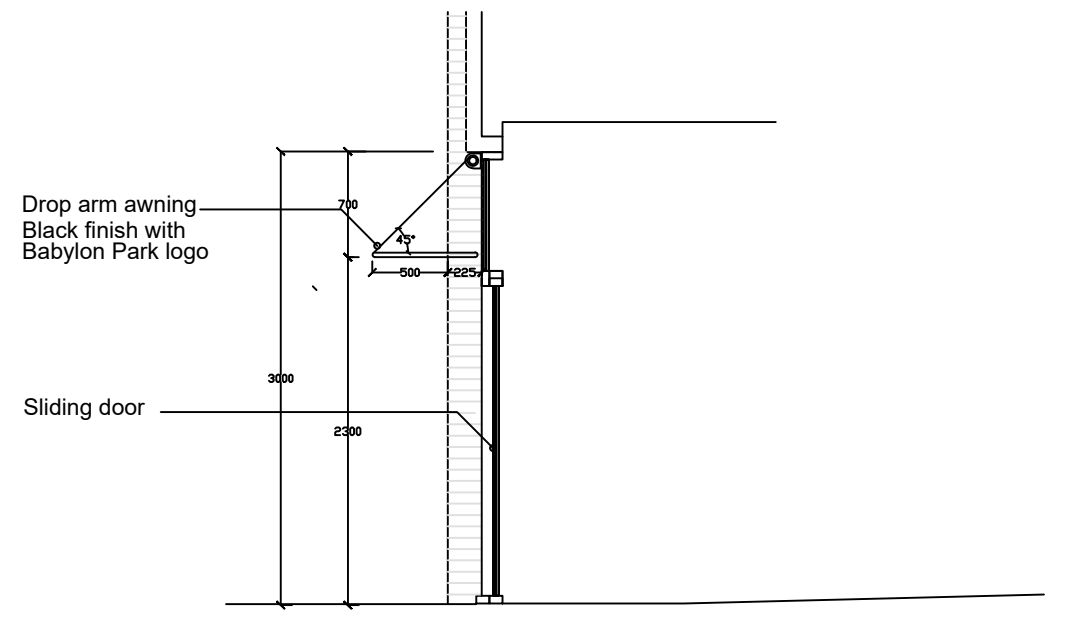

Drop arm awning
Black finish with
Babylon Park logo

Sliding door

Section
As Proposed

0 1 2 3
Scale bar metres

rev	details	date
project Babylon Park Awning		
drawing Elevation & Section Existing and Proposed		
job no 2335	drawing no 022	rev
status Planning		
date 31/10/23	scale @ A3 1:50