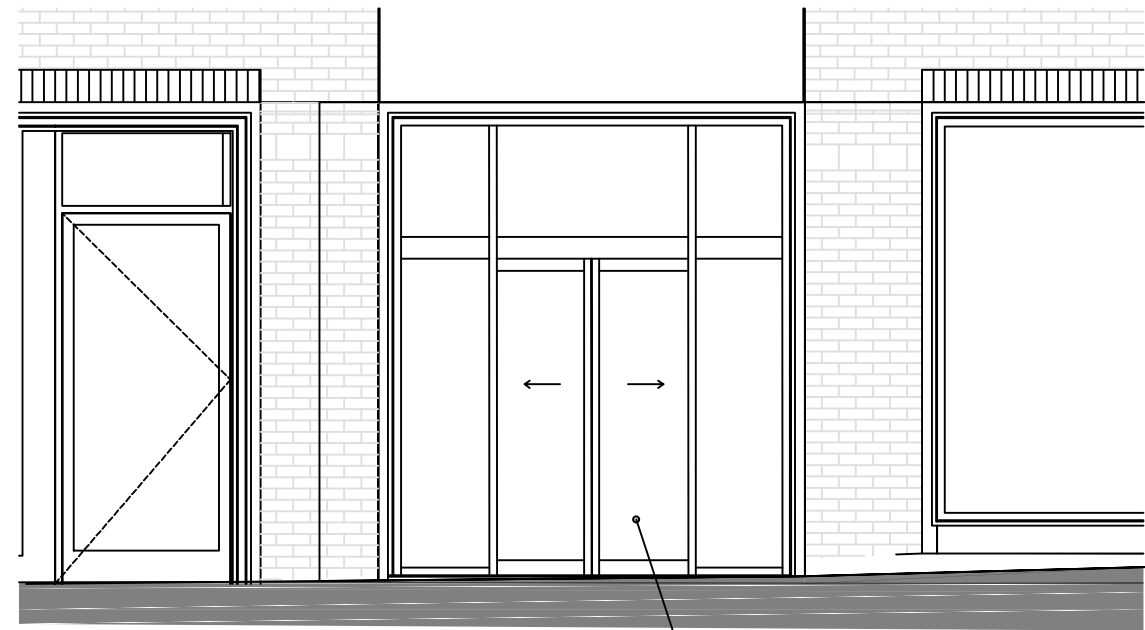

# Castlehaven Road

Front Elevation

- Notes:
- Planning Departments can scale from this drawing.
  - Contractor to verify all dimensions on site.
  - Any discrepancy to be reported to the architect for clarification.
  - Drawing and specifications to be read in conjunction with information from all other design consultants and contractors.
  - Drawings and specifications to be read in conjunction with Designer's Hazard and Environment Assessment Record in accordance with current CDM regulations.
  - All works to be carried out in accordance with the latest appropriate codes of practice and to comply with current building regulations.

Front Elevation  
As Existing

Approved sliding door

Front Elevation  
As Proposed

Drop arm awning  
Black finish with  
Babylon Park logo

Approved sliding door

Awning  
As Proposed

Drop arm awning  
Black finish with  
Babylon Park logo

Sliding door

Section  
As Proposed

0 1 2 3  
Scale bar metres

rev	details	date
project Babylon Park Awning		
drawing Elevation & Section Existing and Proposed		
job no 2335	drawing no 022	rev
status Planning		
date 31/10/23	scale @ A3 1:50	