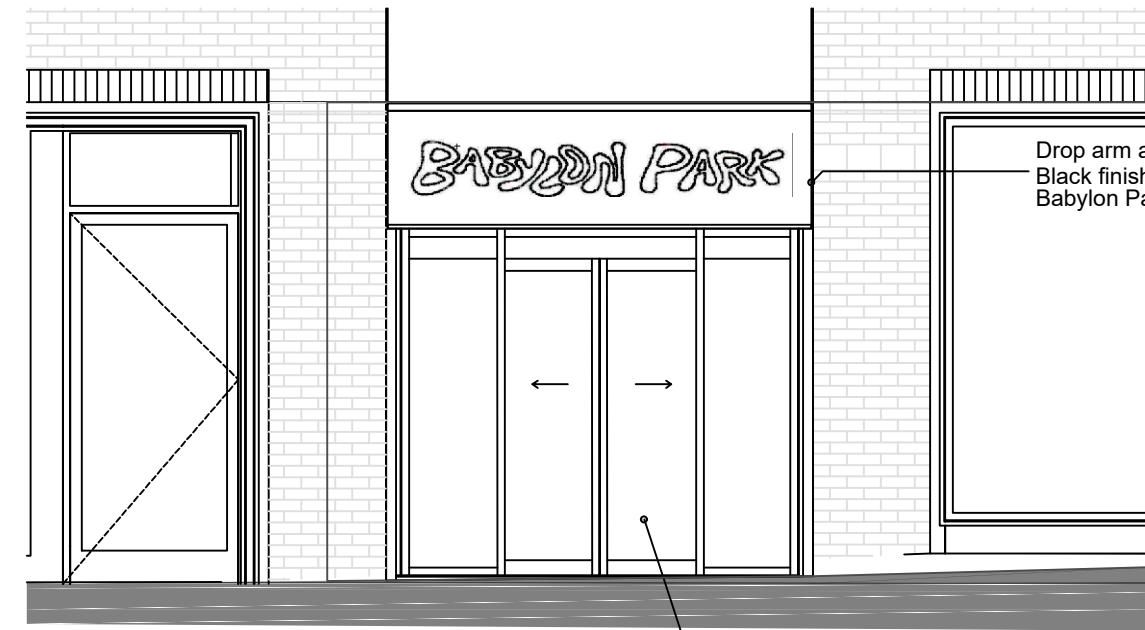

Front Elevation  
As Existing

Approved sliding door

Front Elevation  
As Proposed

Drop arm awning  
Black finish with  
Babylon Park logo

Approved sliding door

Awning  
As Proposed

Drop arm awning  
Black finish with  
Babylon Park logo

Sliding door

Section  
As Proposed

0 1 2 3  
Scale bar metres

rev	details	date
project Babylon Park Awning		
drawing Elevation & Section Existing and Proposed		
job no 2335	drawing no 022	rev
status Planning		
date 31/10/23	scale @ A3 1:50	