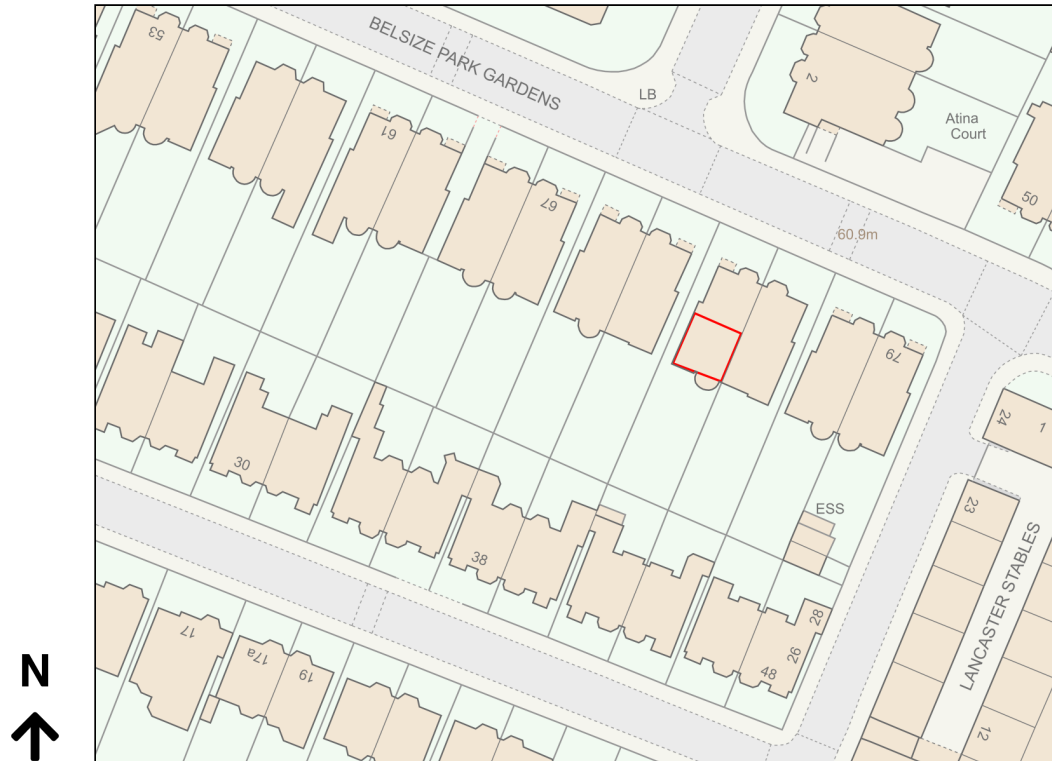

Location Plan

Site Address: Flat 7, 73, Belsize Park Gardens, London, NW3 4JP

Date Produced: 11-Nov-2023

Scale: 1:1250 @A4

Planning Portal Reference: PP-12521158v1