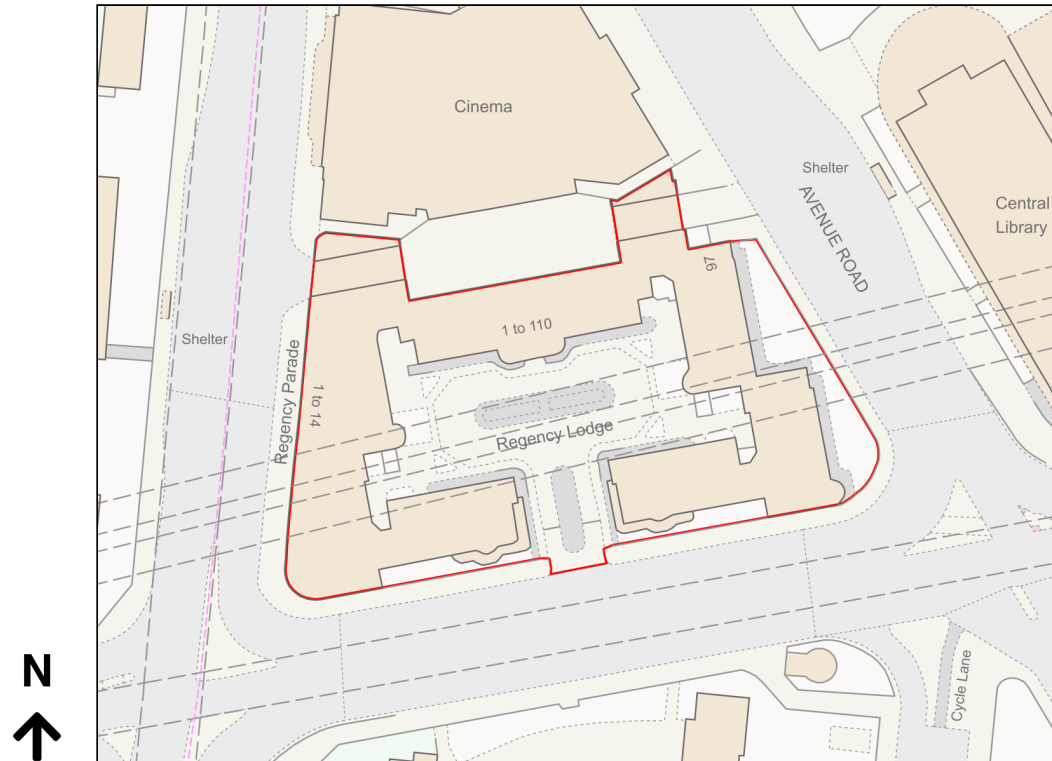

Location Plan

Site Address: Flat 49, Regency Lodge, Adelaide Road, London, NW3 5ED

Date Produced: 09-Nov-2023

Scale: 1:1250 @A4

Planning Portal Reference: PP-12318079v1