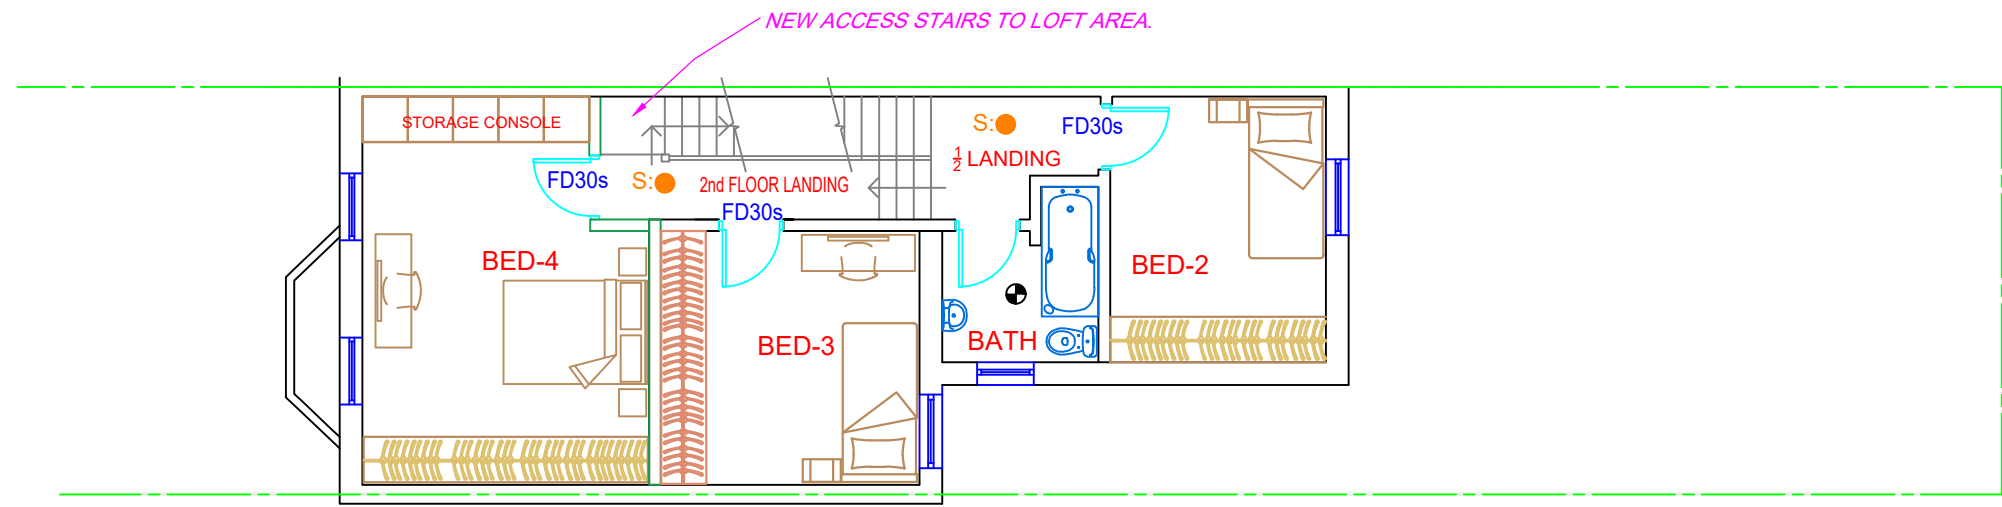

40 WISE LANE
MILL HILL
LONDON NW7 2RE
MOB: 07946 872537

www.homesdesignltd.co.uk

title	PROPOSED SECOND & THIRD FLOOR & ROOF PLANS		
project	139 Constantine Road London NW3 2LR		
drawing no	ABC361/2001		
drawn by	R. L	contract no.	ABC361
scale	1:100 @ A3	date	11/2023

Proposed Second Floor Plan

Proposed Third Floor Plan

Proposed Roof Plan