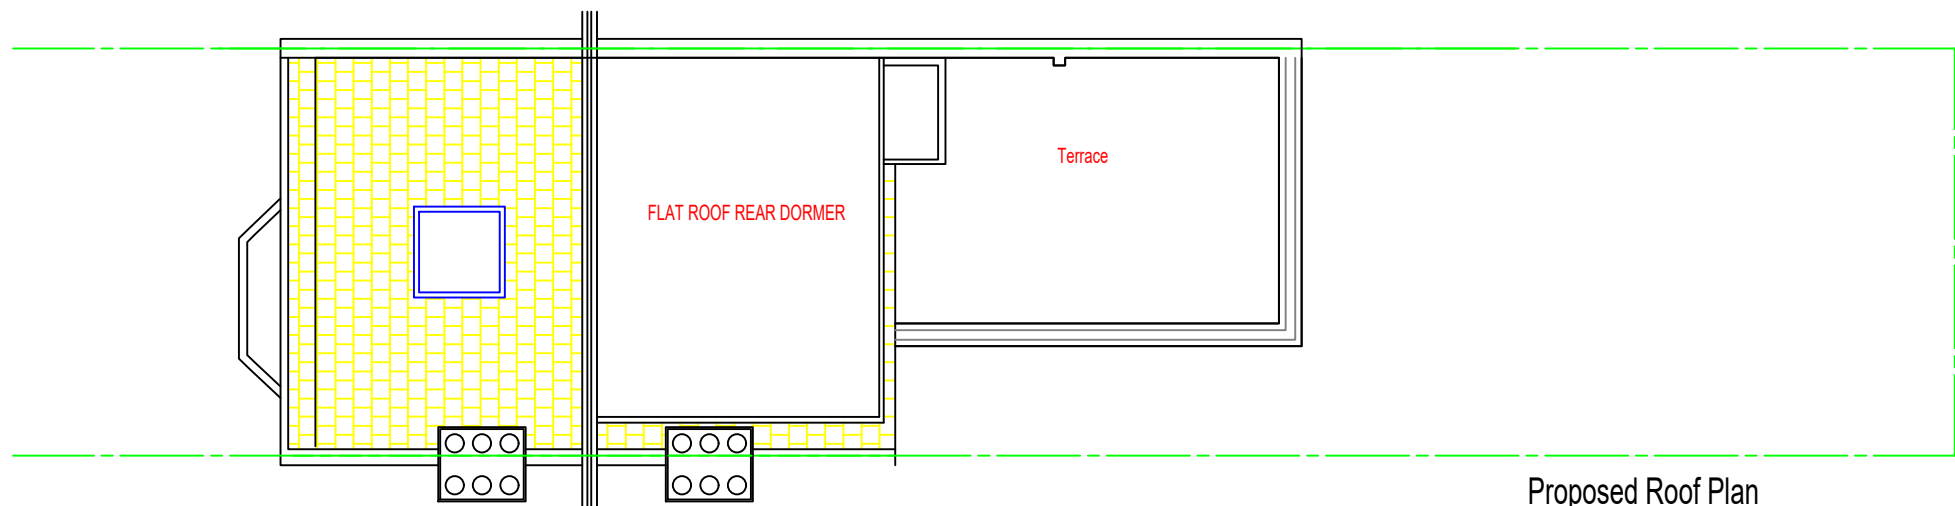

40 WISE LANE
MILL HILL
LONDON NW7 2RE
MOB: 07946 872537

www.homesdesignltd.co.uk

title	PROPOSED SECOND & THIRD FLOOR & ROOF PLANS		
project	139 Constantine Road London NW3 2LR		
drawing no	ABC361/2001		
drawn by	R. L	contract no.	ABC361
scale	1:100 @ A3	date	11/2023

Proposed Second Floor Plan

Proposed Third Floor Plan

Proposed Roof Plan