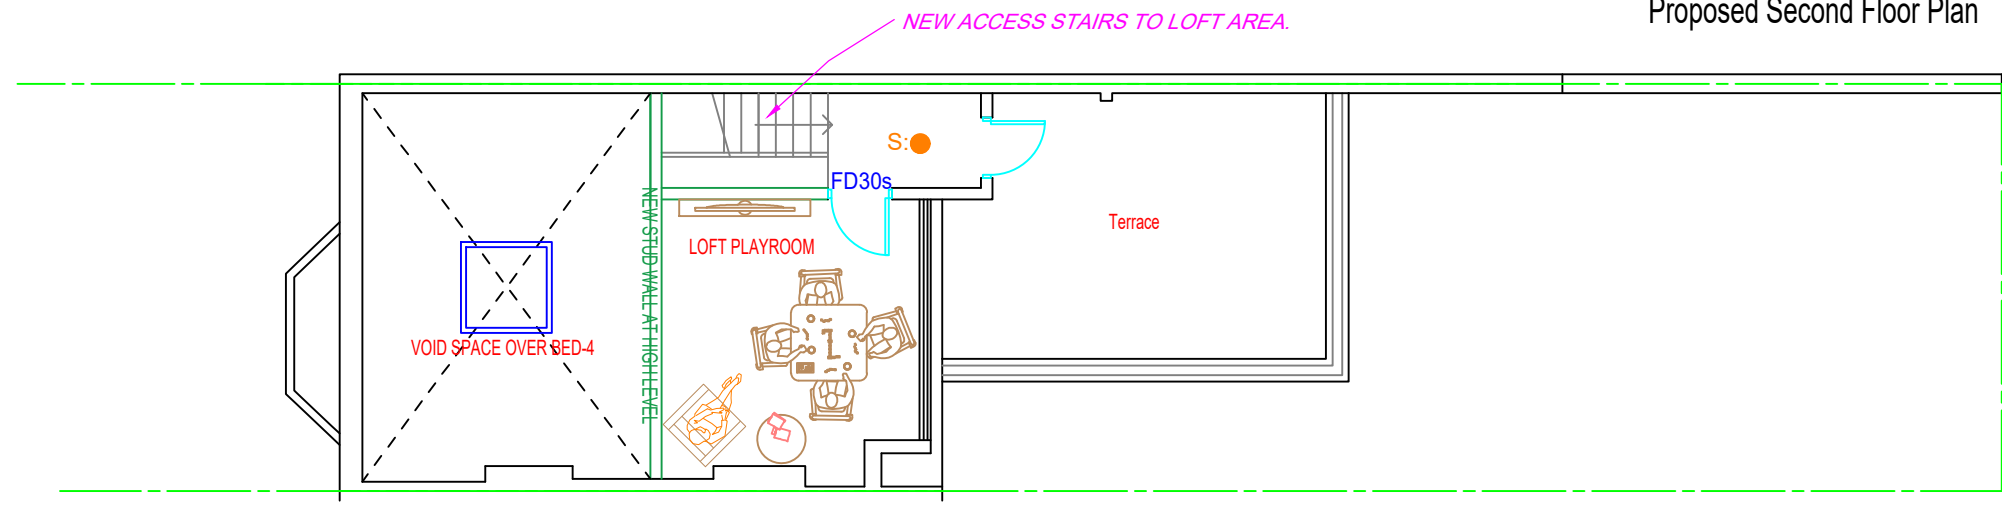

40 WISE LANE
MILL HILL
LONDON NW7 2RE
MOB: 07946 872537

www.homesdesignltd.co.uk

title	PROPOSED SECOND & THIRD FLOOR & ROOF PLANS		
project	139 Constantine Road London NW3 2LR		
drawing no	ABC361/2001		
drawn by	R. L	contract no.	ABC361
scale	1:100 @ A3	date	11/2023

Proposed Second Floor Plan

Proposed Third Floor Plan

Proposed Roof Plan