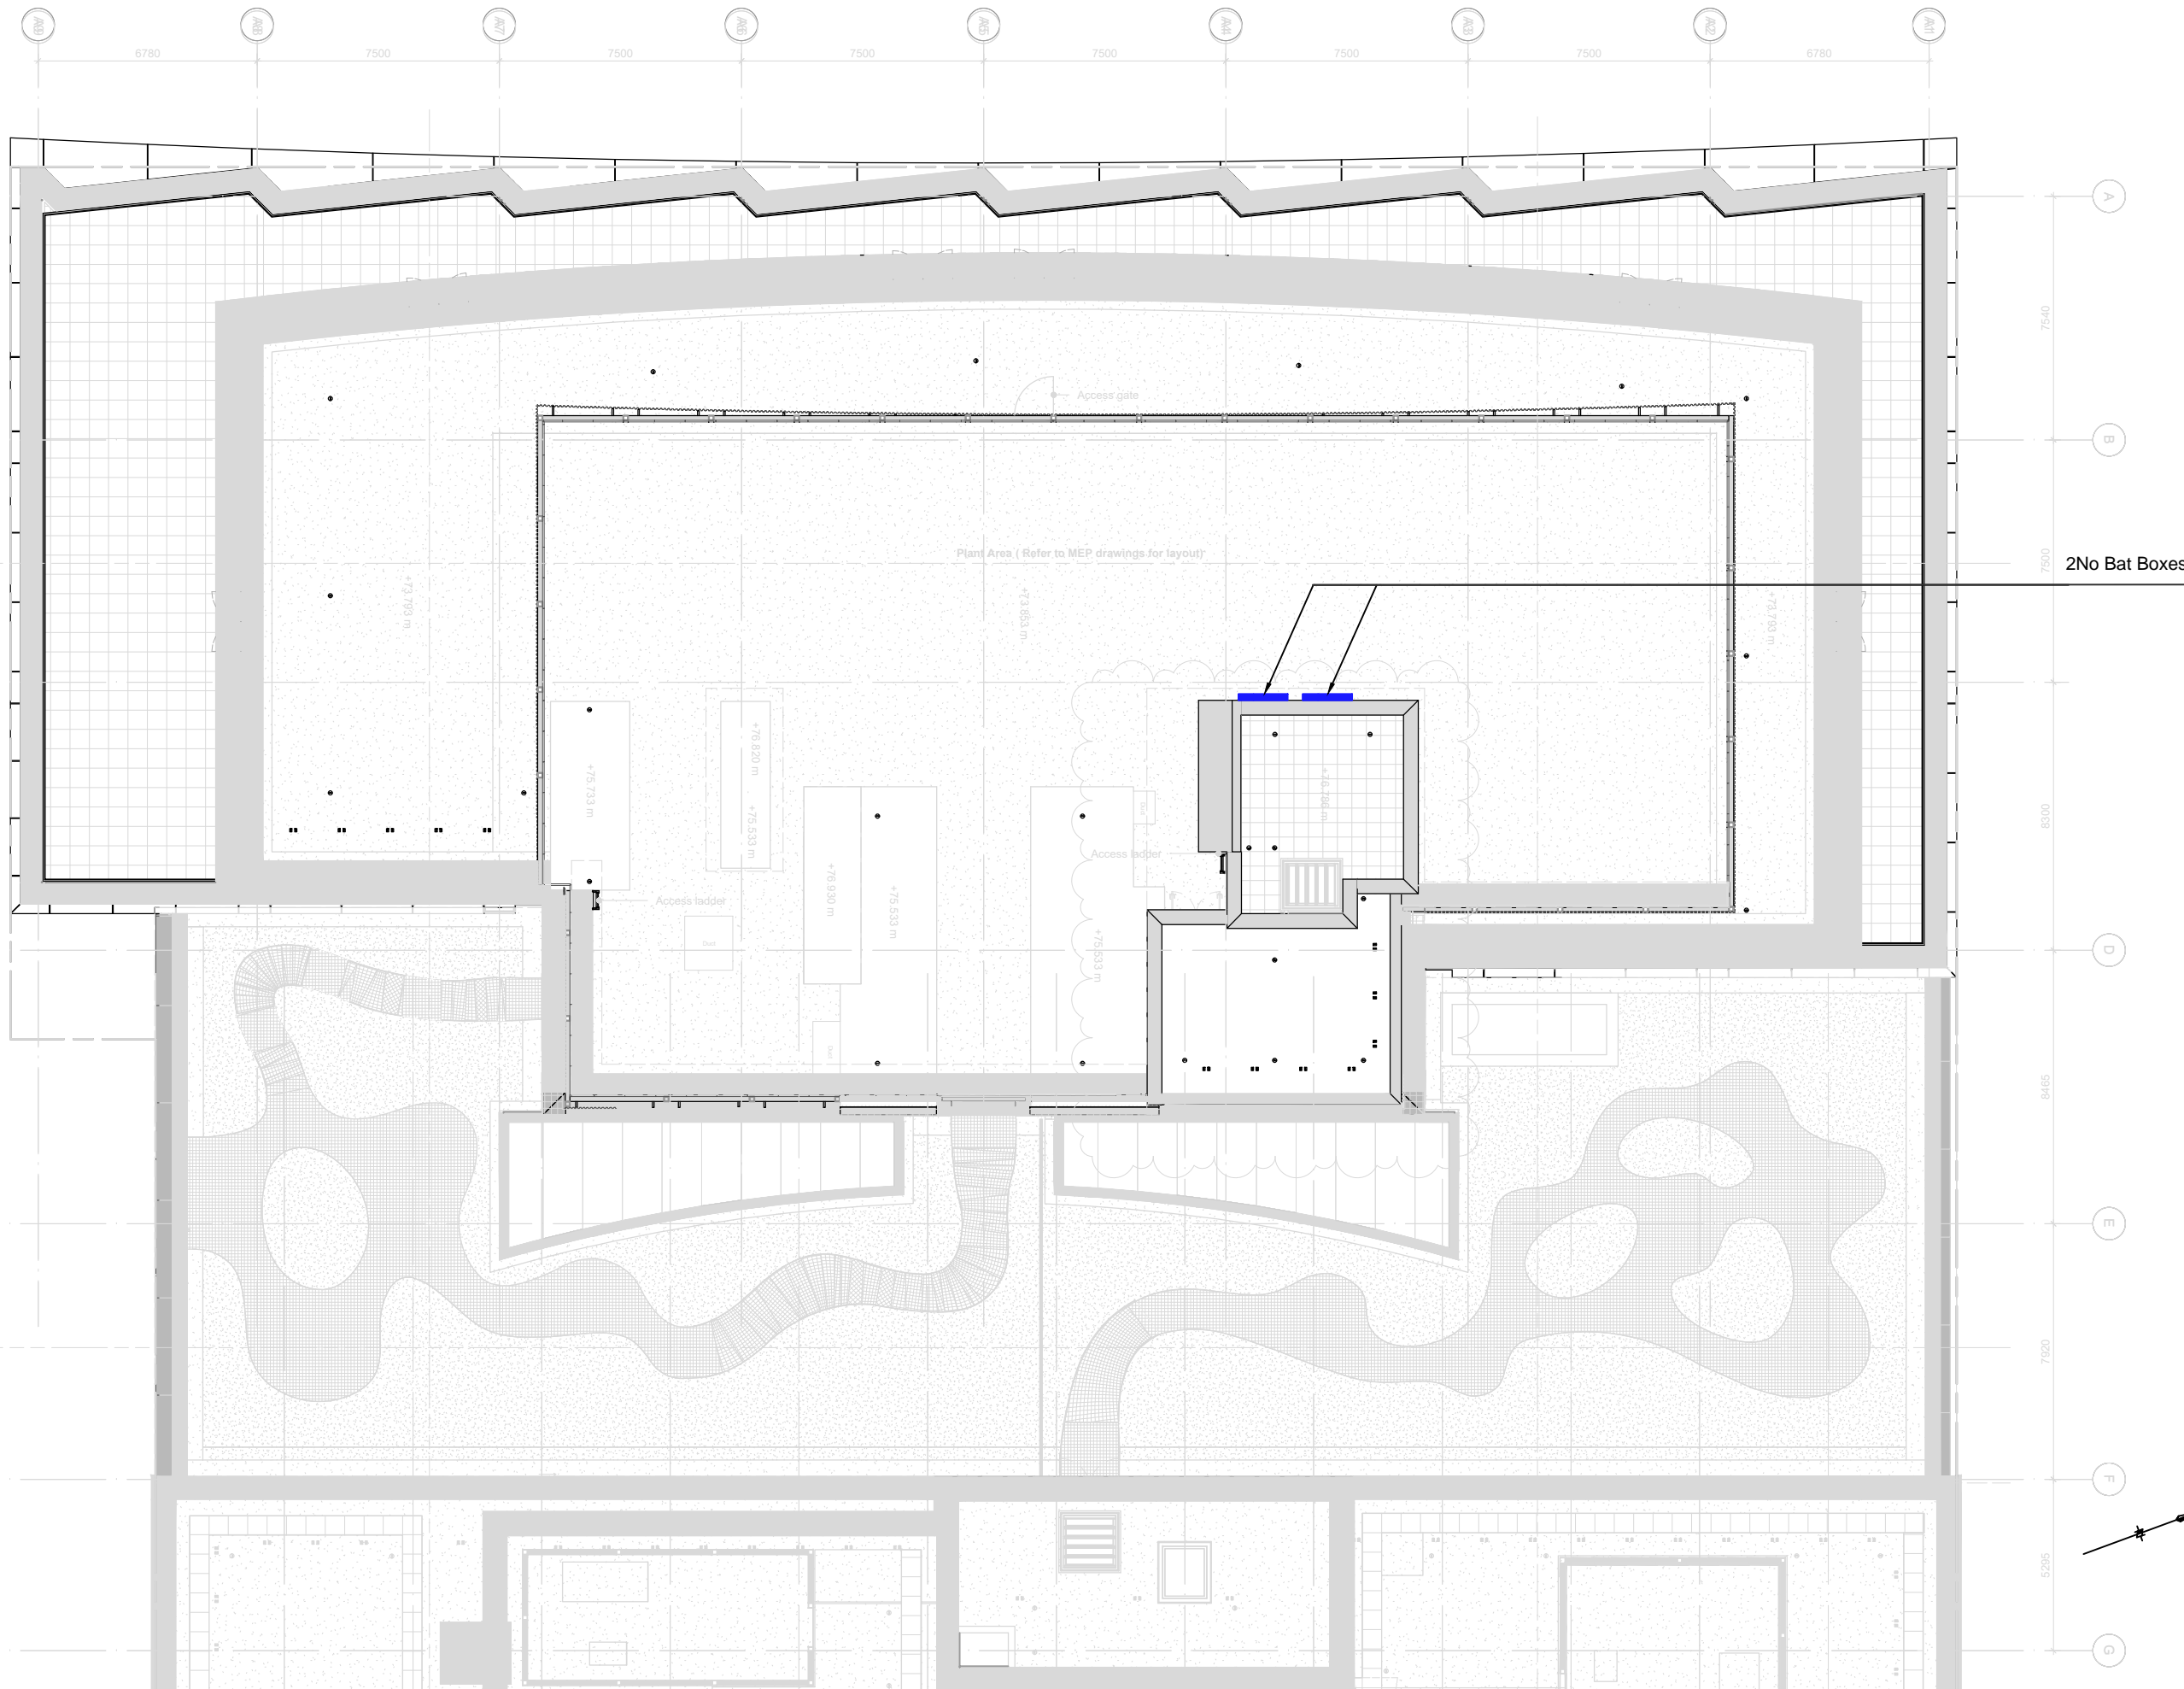

2FE Schwegler Wall-Mounted Bat Box

2No Bat Boxes

Description: During the summer months the common pipistrelle, whiskered bat and barbastelle are among the species which will roost in the Schwegler 2FE as a daytime hideaway. Daubenton's bat, Natterer's bat and the common long-eared bat will also use it, often sleeping huddled together in small groups. A partition inside the Schwegler 2FE also suits the habits of the greater mouse-eared bat.

In the winter, all species that hibernate in caves will use the 2FE. The interior has shaped cavities in various sizes where the animals can roost giving optimum body contact and offering a home to a very wide range of species.

The outside surface has an attractive logo in the shape of a bat, making it easy for the amateur to recognise that this is a bat home.

Specification: Schwegler wood-concrete composite. External dimensions: Height 30 cm, width 25 cm, depth varies from 3 to 5 cm. Weight approx. 2.5 kgs each.

Project:
Kings Cross R8

Drawing:
Office Roof Plan
Bat Box Locations

Scale: 1:200 at A3
Dwg: KXC-R8-001-354-L-90-12-100
Drawn: FW
Date: 04/06/2021

ref: