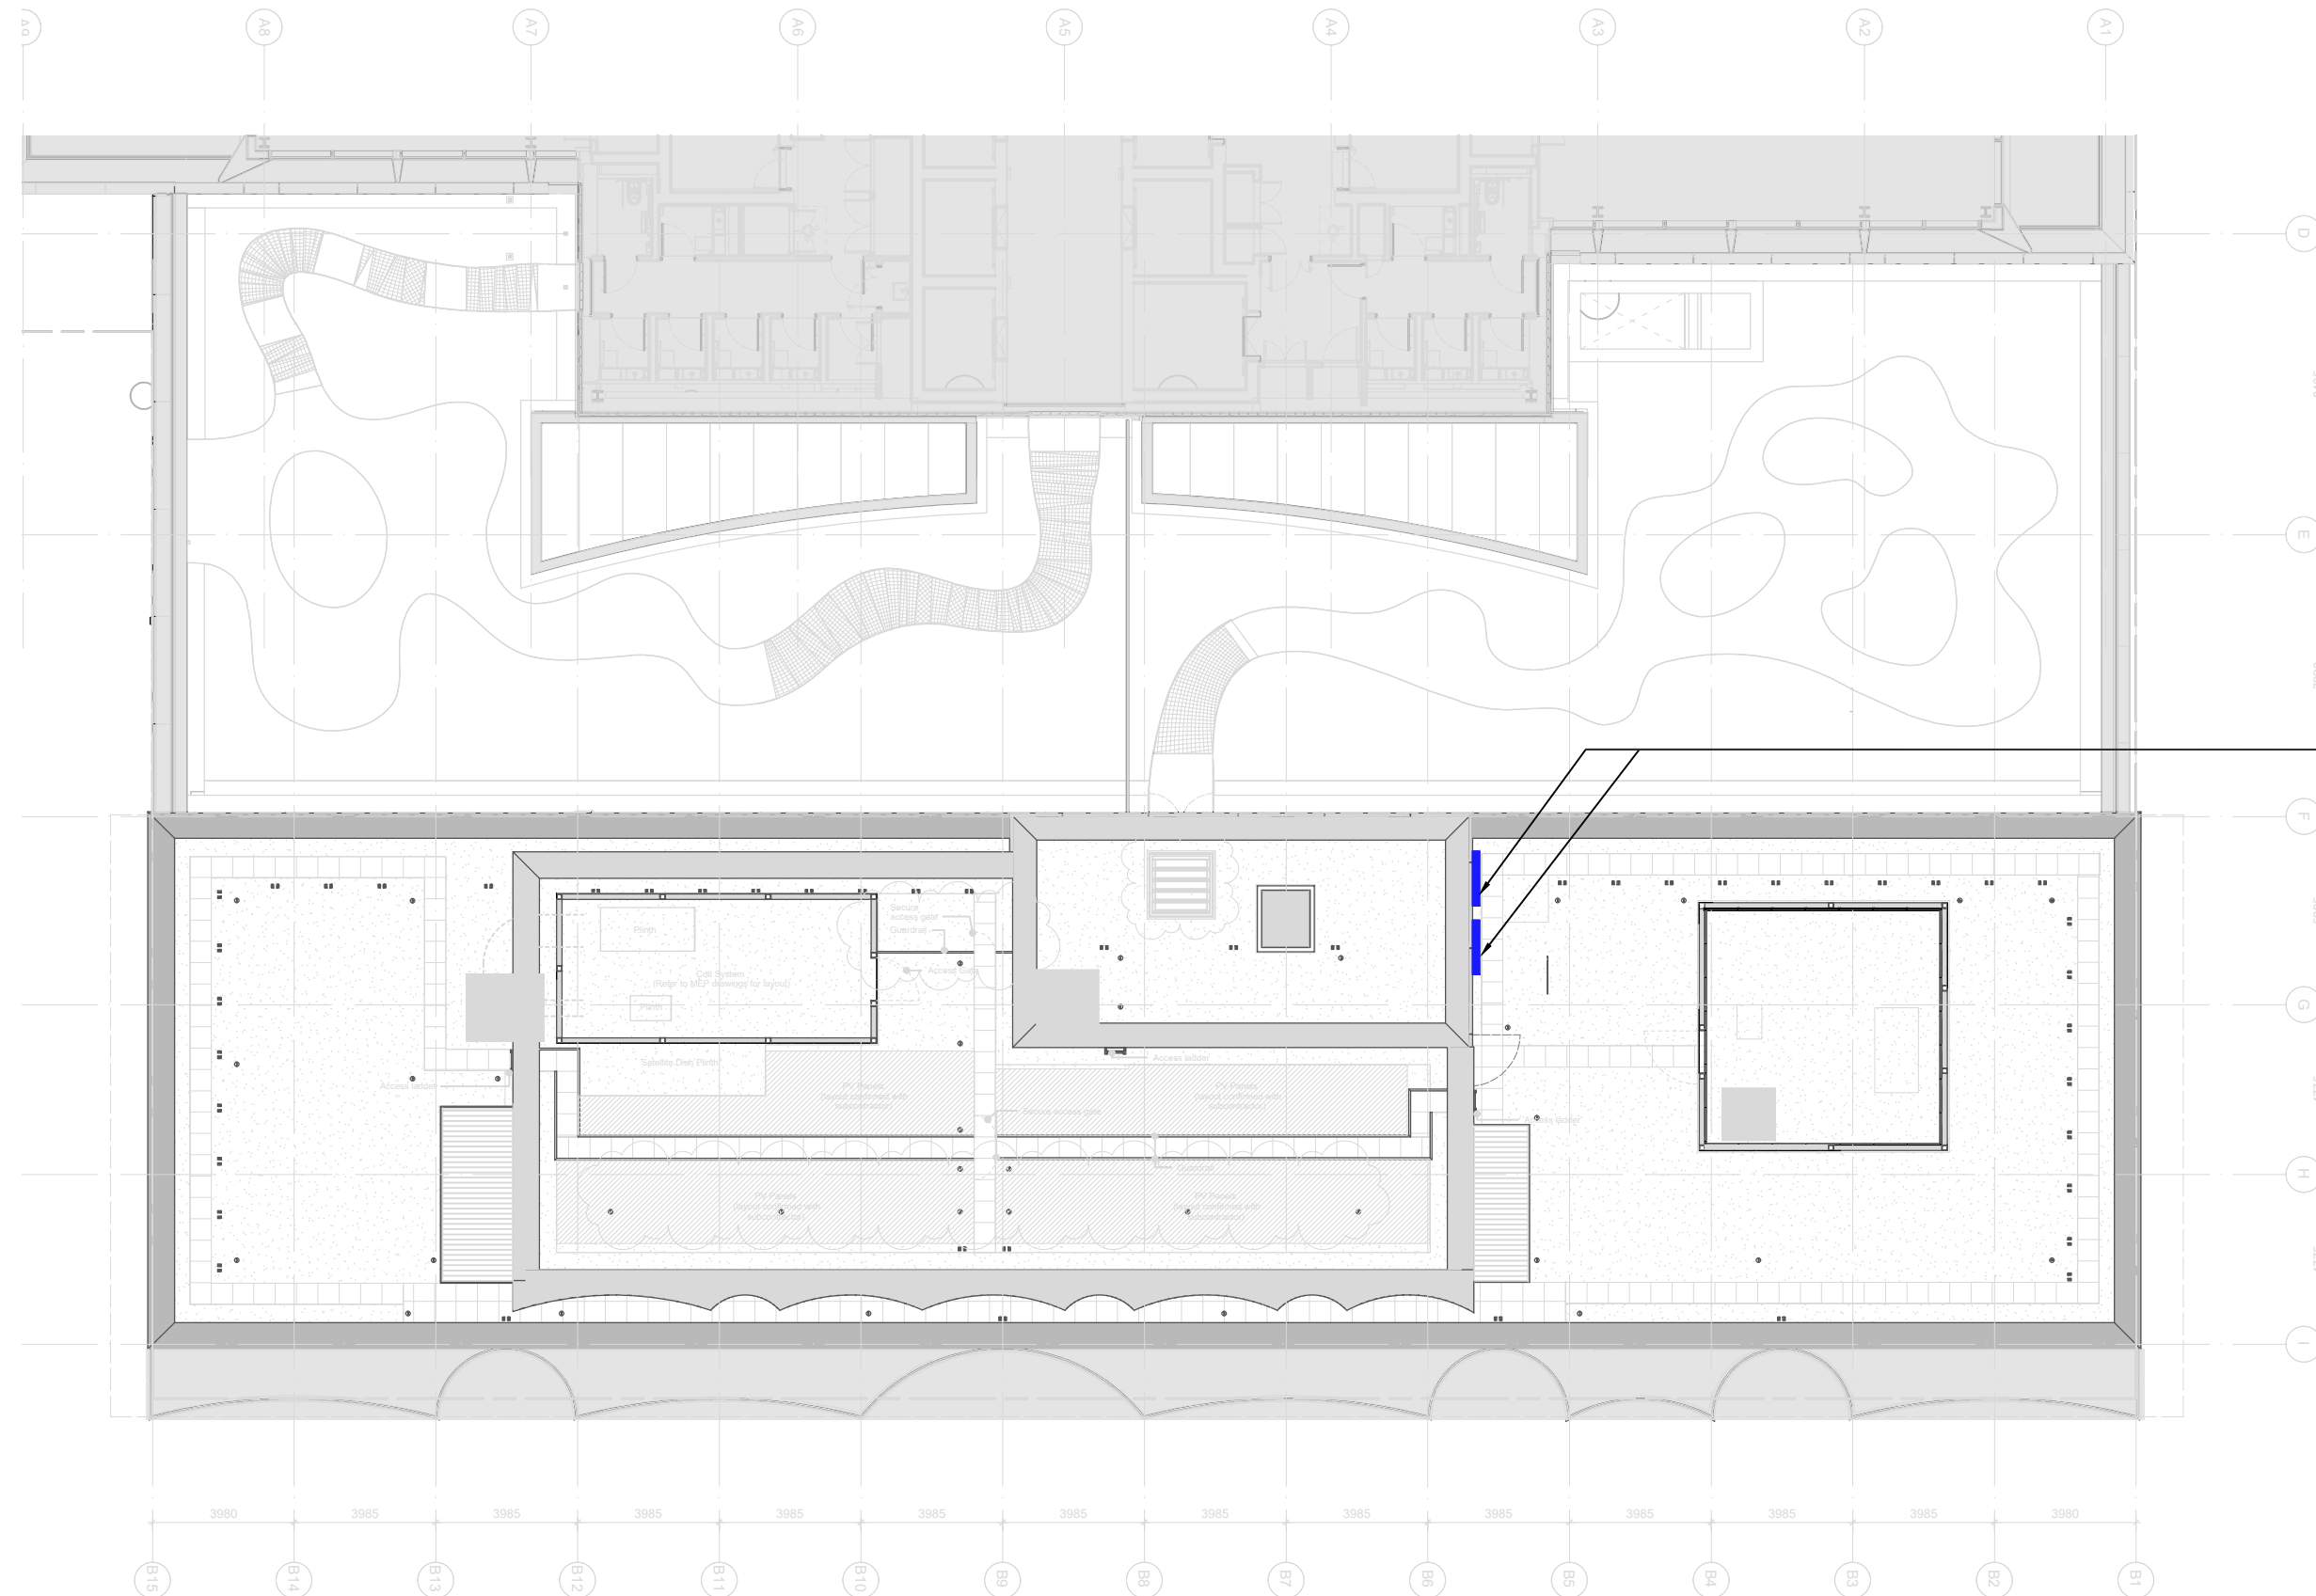

**2FE Schwegler Wall-Mounted Bat Box**

**Description:** During the summer months the common pipistrelle, whiskered bat and barbastelle are among the species which will roost in the Schwegler 2FE as a daytime hideaway. Daubenton's bat, Natterer's bat and the common long-eared bat will also use it, often sleeping huddled together in small groups. A partition inside the Schwegler 2FE also suits the habits of the greater mouse-eared bat.

In the winter, all species that hibernate in caves will use the 2FE. The interior has shaped cavities in various sizes where the animals can roost giving optimum body contact and offering a home to a very wide range of species.

The outside surface has an attractive logo in the shape of a bat, making it easy for the amateur to recognise that this is a bat home.

**Specification:** Schwegler wood-concrete composite. External dimensions: Height 30 cm, width 25 cm, depth varies from 3 to 5 cm. Weight approx. 2.5 kgs each.

2No Bat Boxes

Project:  
Kings Cross R8

Drawing:  
Residential Roof Plan  
Bat Box Locations

Scale: 1:200 at A3  
Dwg: KXC-R8-001-354-L-90-10-100  
Rev:  
Drawn: FW  
Date: 04/06/2021  
ref: