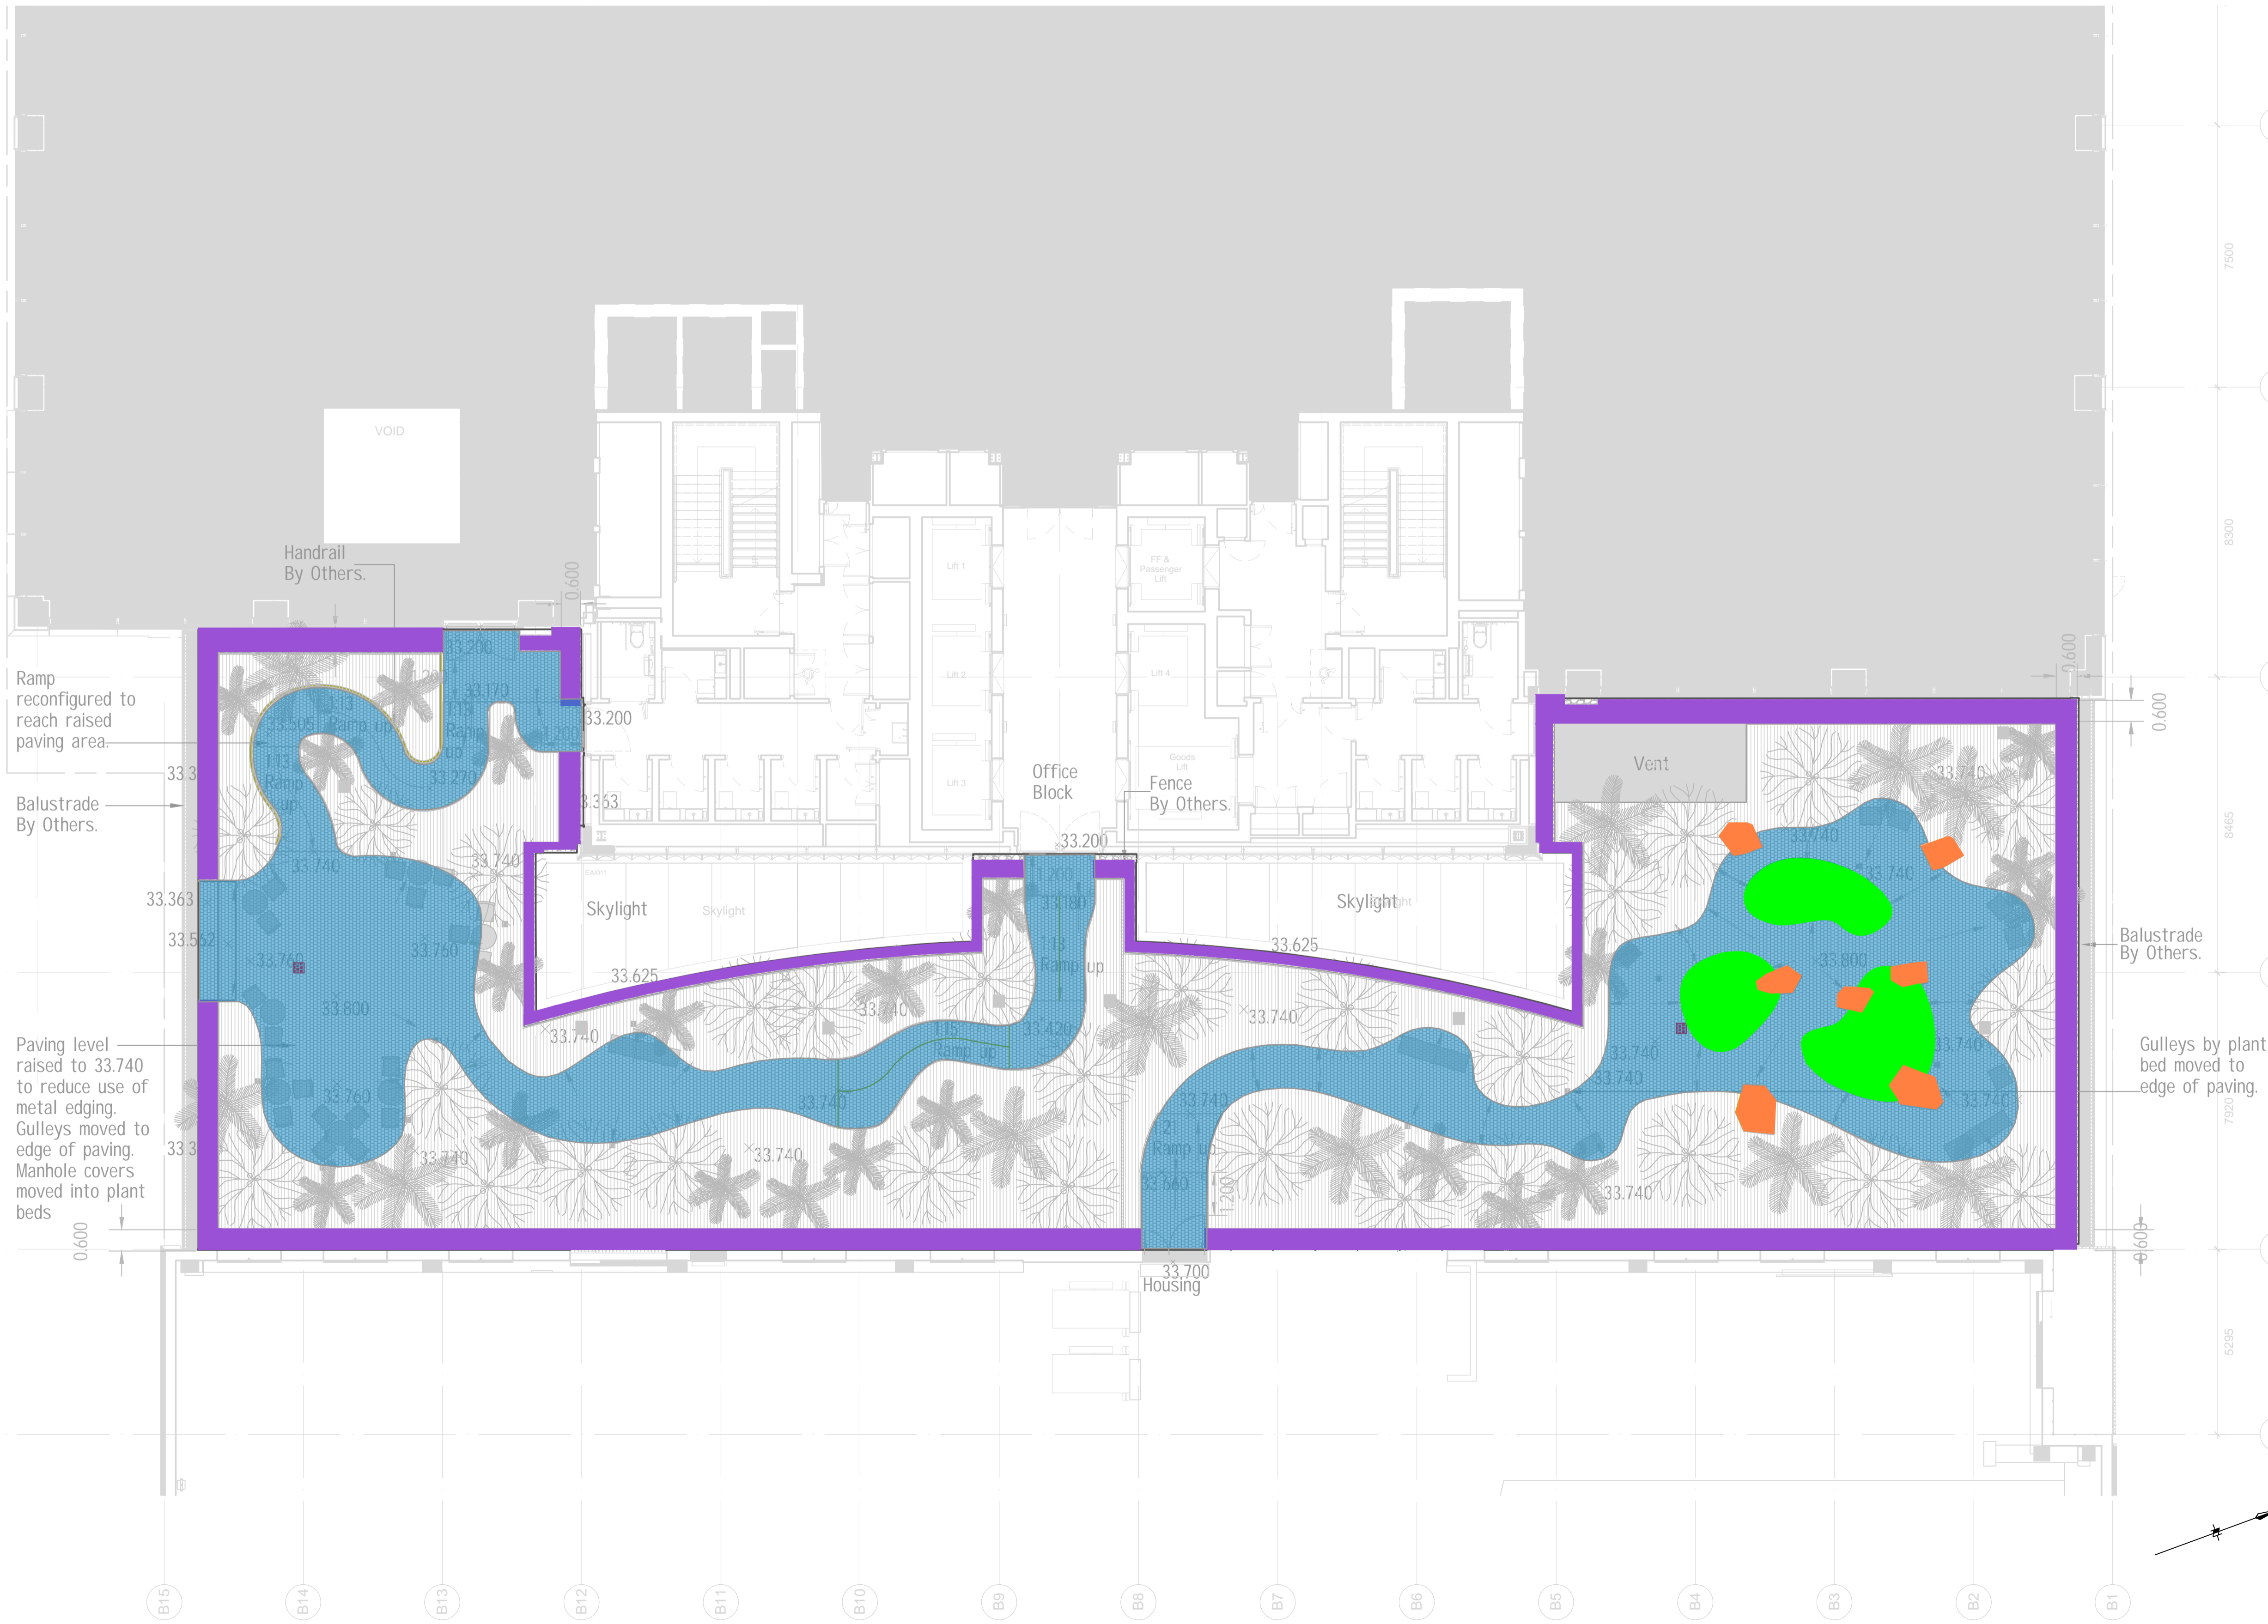

KEY:

- Granite Setts
- Turf
- Artificial Boulders
- Gravel Edge

PROJECT NAME & LOCATION			
KINGS CROSS R8 LONDON			
PROJECT NUMBER			
CLIENT			
DRAWING NAME			
LEVEL 02 PODIUM GARDEN HARD LANDSCAPING TYPES			
DRAWING NUMBER			
KXC-R8-001-5551-X-27-DR002			
DRAWN BY	RBP	01/04/2023	
REVISED BY			
CHECKED BY	RS	23/08/2023	
PAPER SIZE	A3	SCALE	1:200
		REVISION