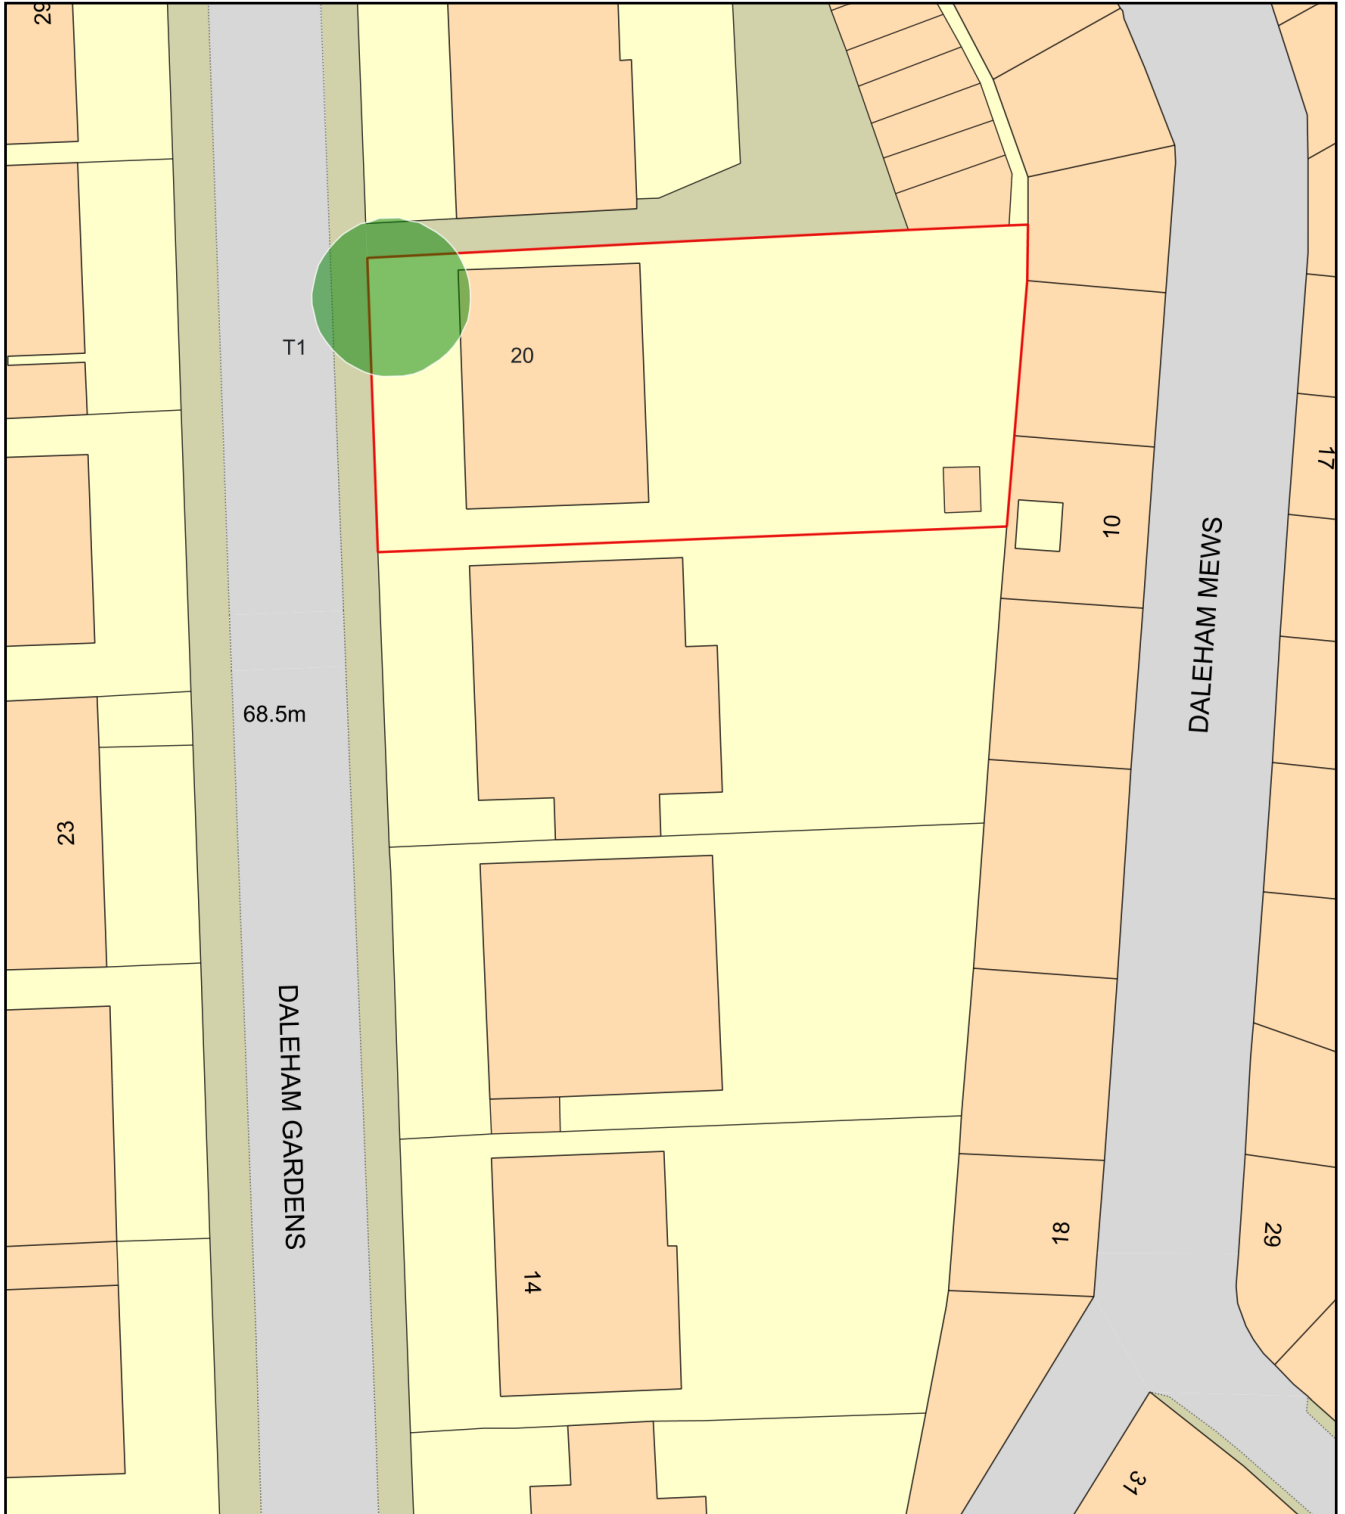

20 DALEHAM GARDENS NW3 5DA

Plan Produced for: L.B.CAMDEN

Date Produced: 07 Nov 2023

Plan Reference Number: TQRQM23311162250038

Scale: 1:500 @ A4