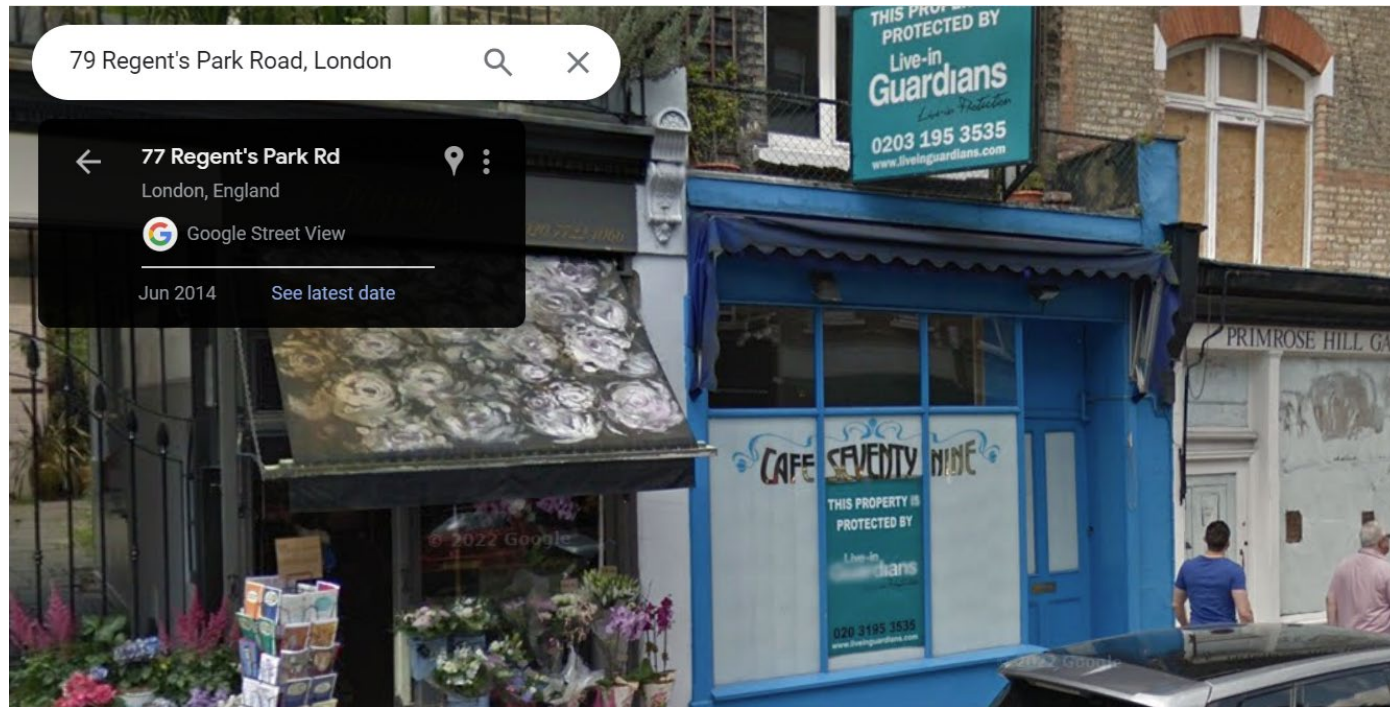

79 Regent's Park Road, London Street view

July 2008

June 2012

June 2014

July 2016

June 2017

March 2018

July 2019