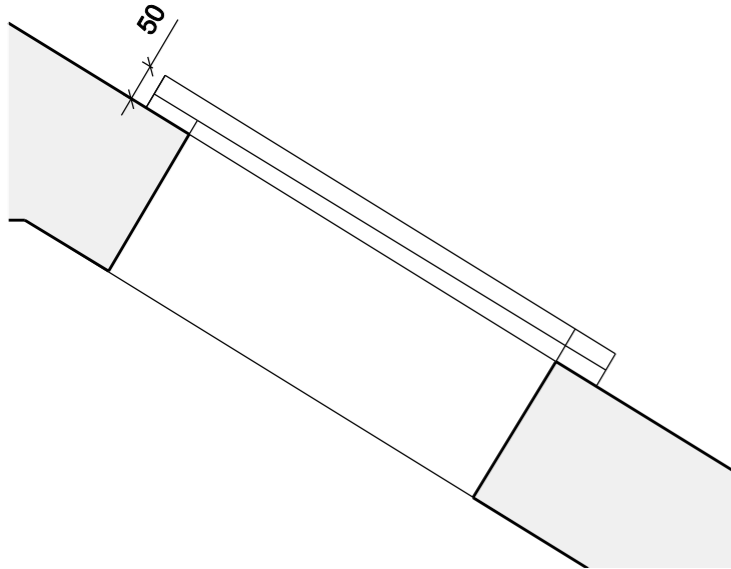

01 Existing Rooflights

02 Proposed Rooflights

NOTES:	KEY:	Orientation	P00 27/10/2023 FOR PLANNING		McNeil Architects Ltd 8 Lindley Road London E10 8QT www.mcneilarchitects.com t: 07970 982 387
			revision	date	amendment
			- This drawing is for planning submission purposes only - do not scale from this drawing - all dimensions to be checked on site by the contractor - report all omissions and/or errors to McNeil Architects - all dimensions in millimetres unless otherwise stated - if in doubt contact administrator for clarification - all drawings are the copyright of McNeil Architects Ltd		
			<b>MCNEIL ARCHITECTS</b>		
			job title	2 FALKLAND PLACE	
			drawing title	EXISTING & PROPOSED ROOF LIGHTS	
			status	For Planning	drawing no
			scale	1:10 @ A3	revision
			job no	054	054-P-021
					<b>P00</b>