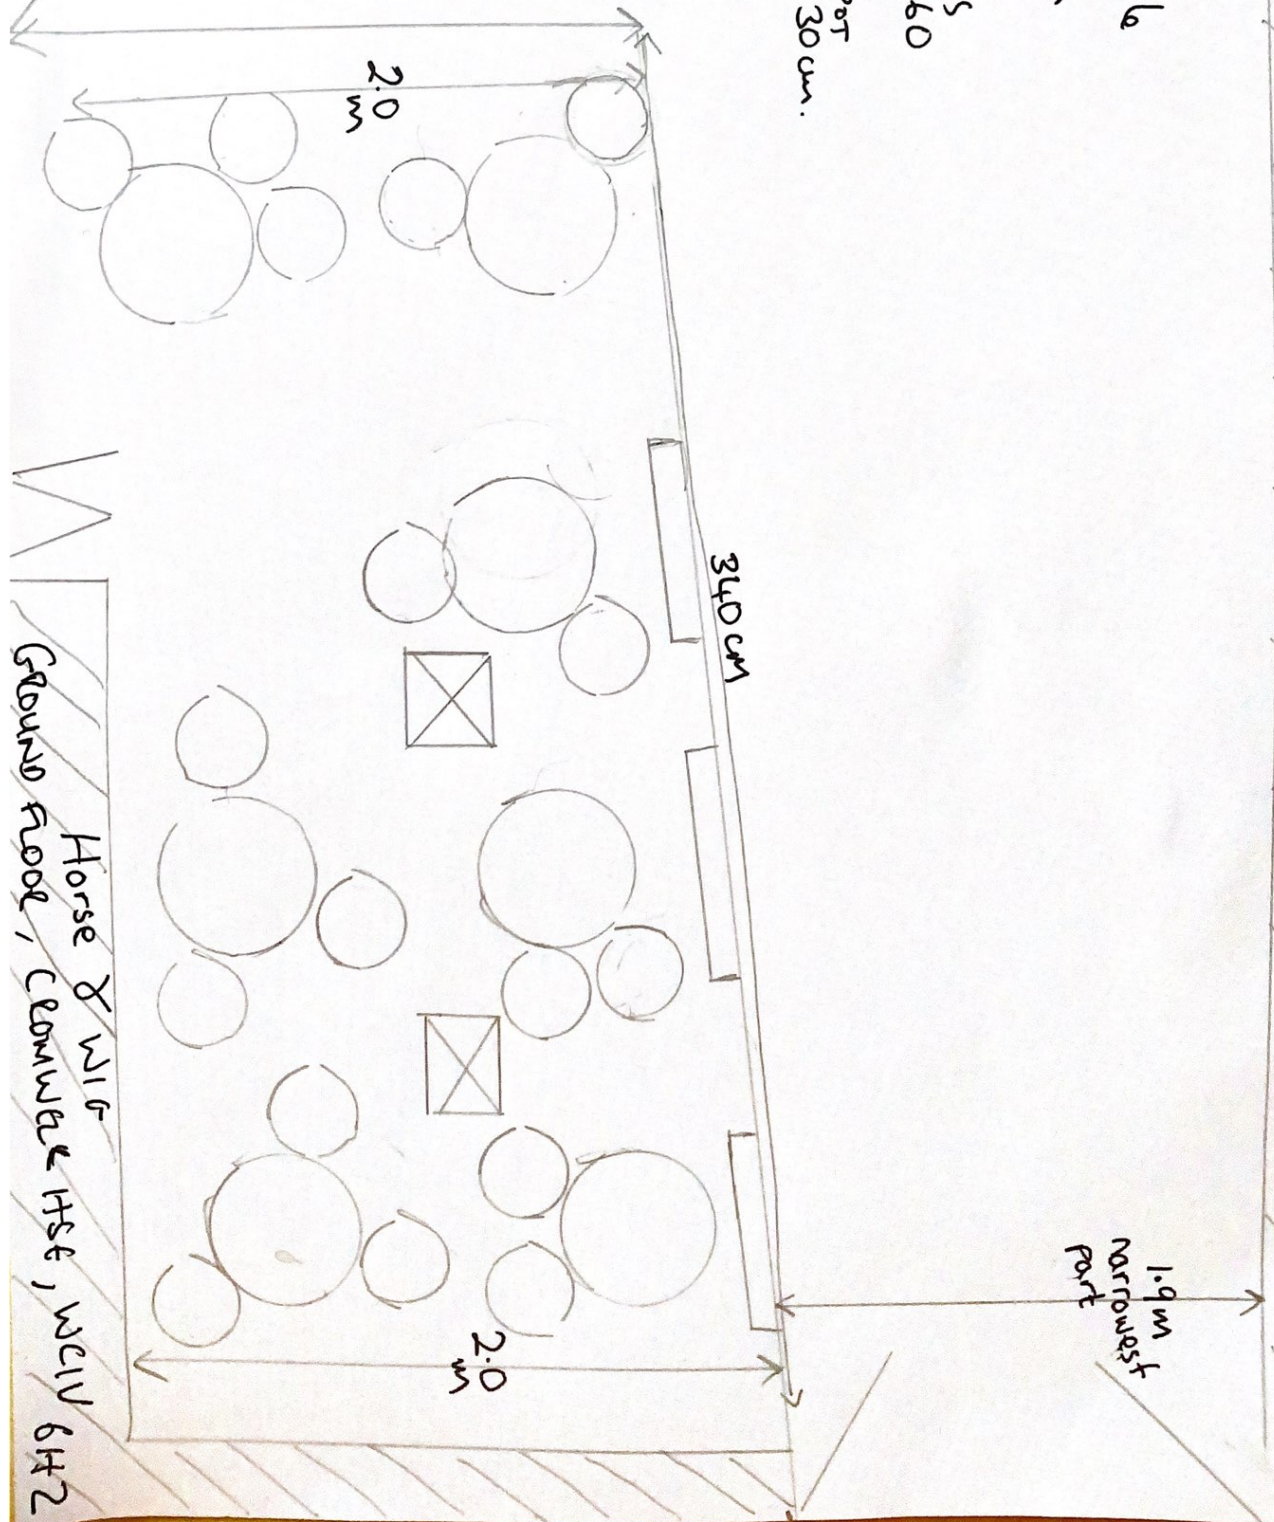

BECK GREENE 12-13 Fullwood Place

KEY

○ Roseau Table
60cm dia

⊠ Umbrellas
stand 60x60

▭ Flower pot
120cm x 30cm.

○ stools
35cm dia

BLS
VISA
AREA
BASEMENT
14 Fullwood
PLACE

Horse & wife
Ground floor, Cement & HSE, well 6H2