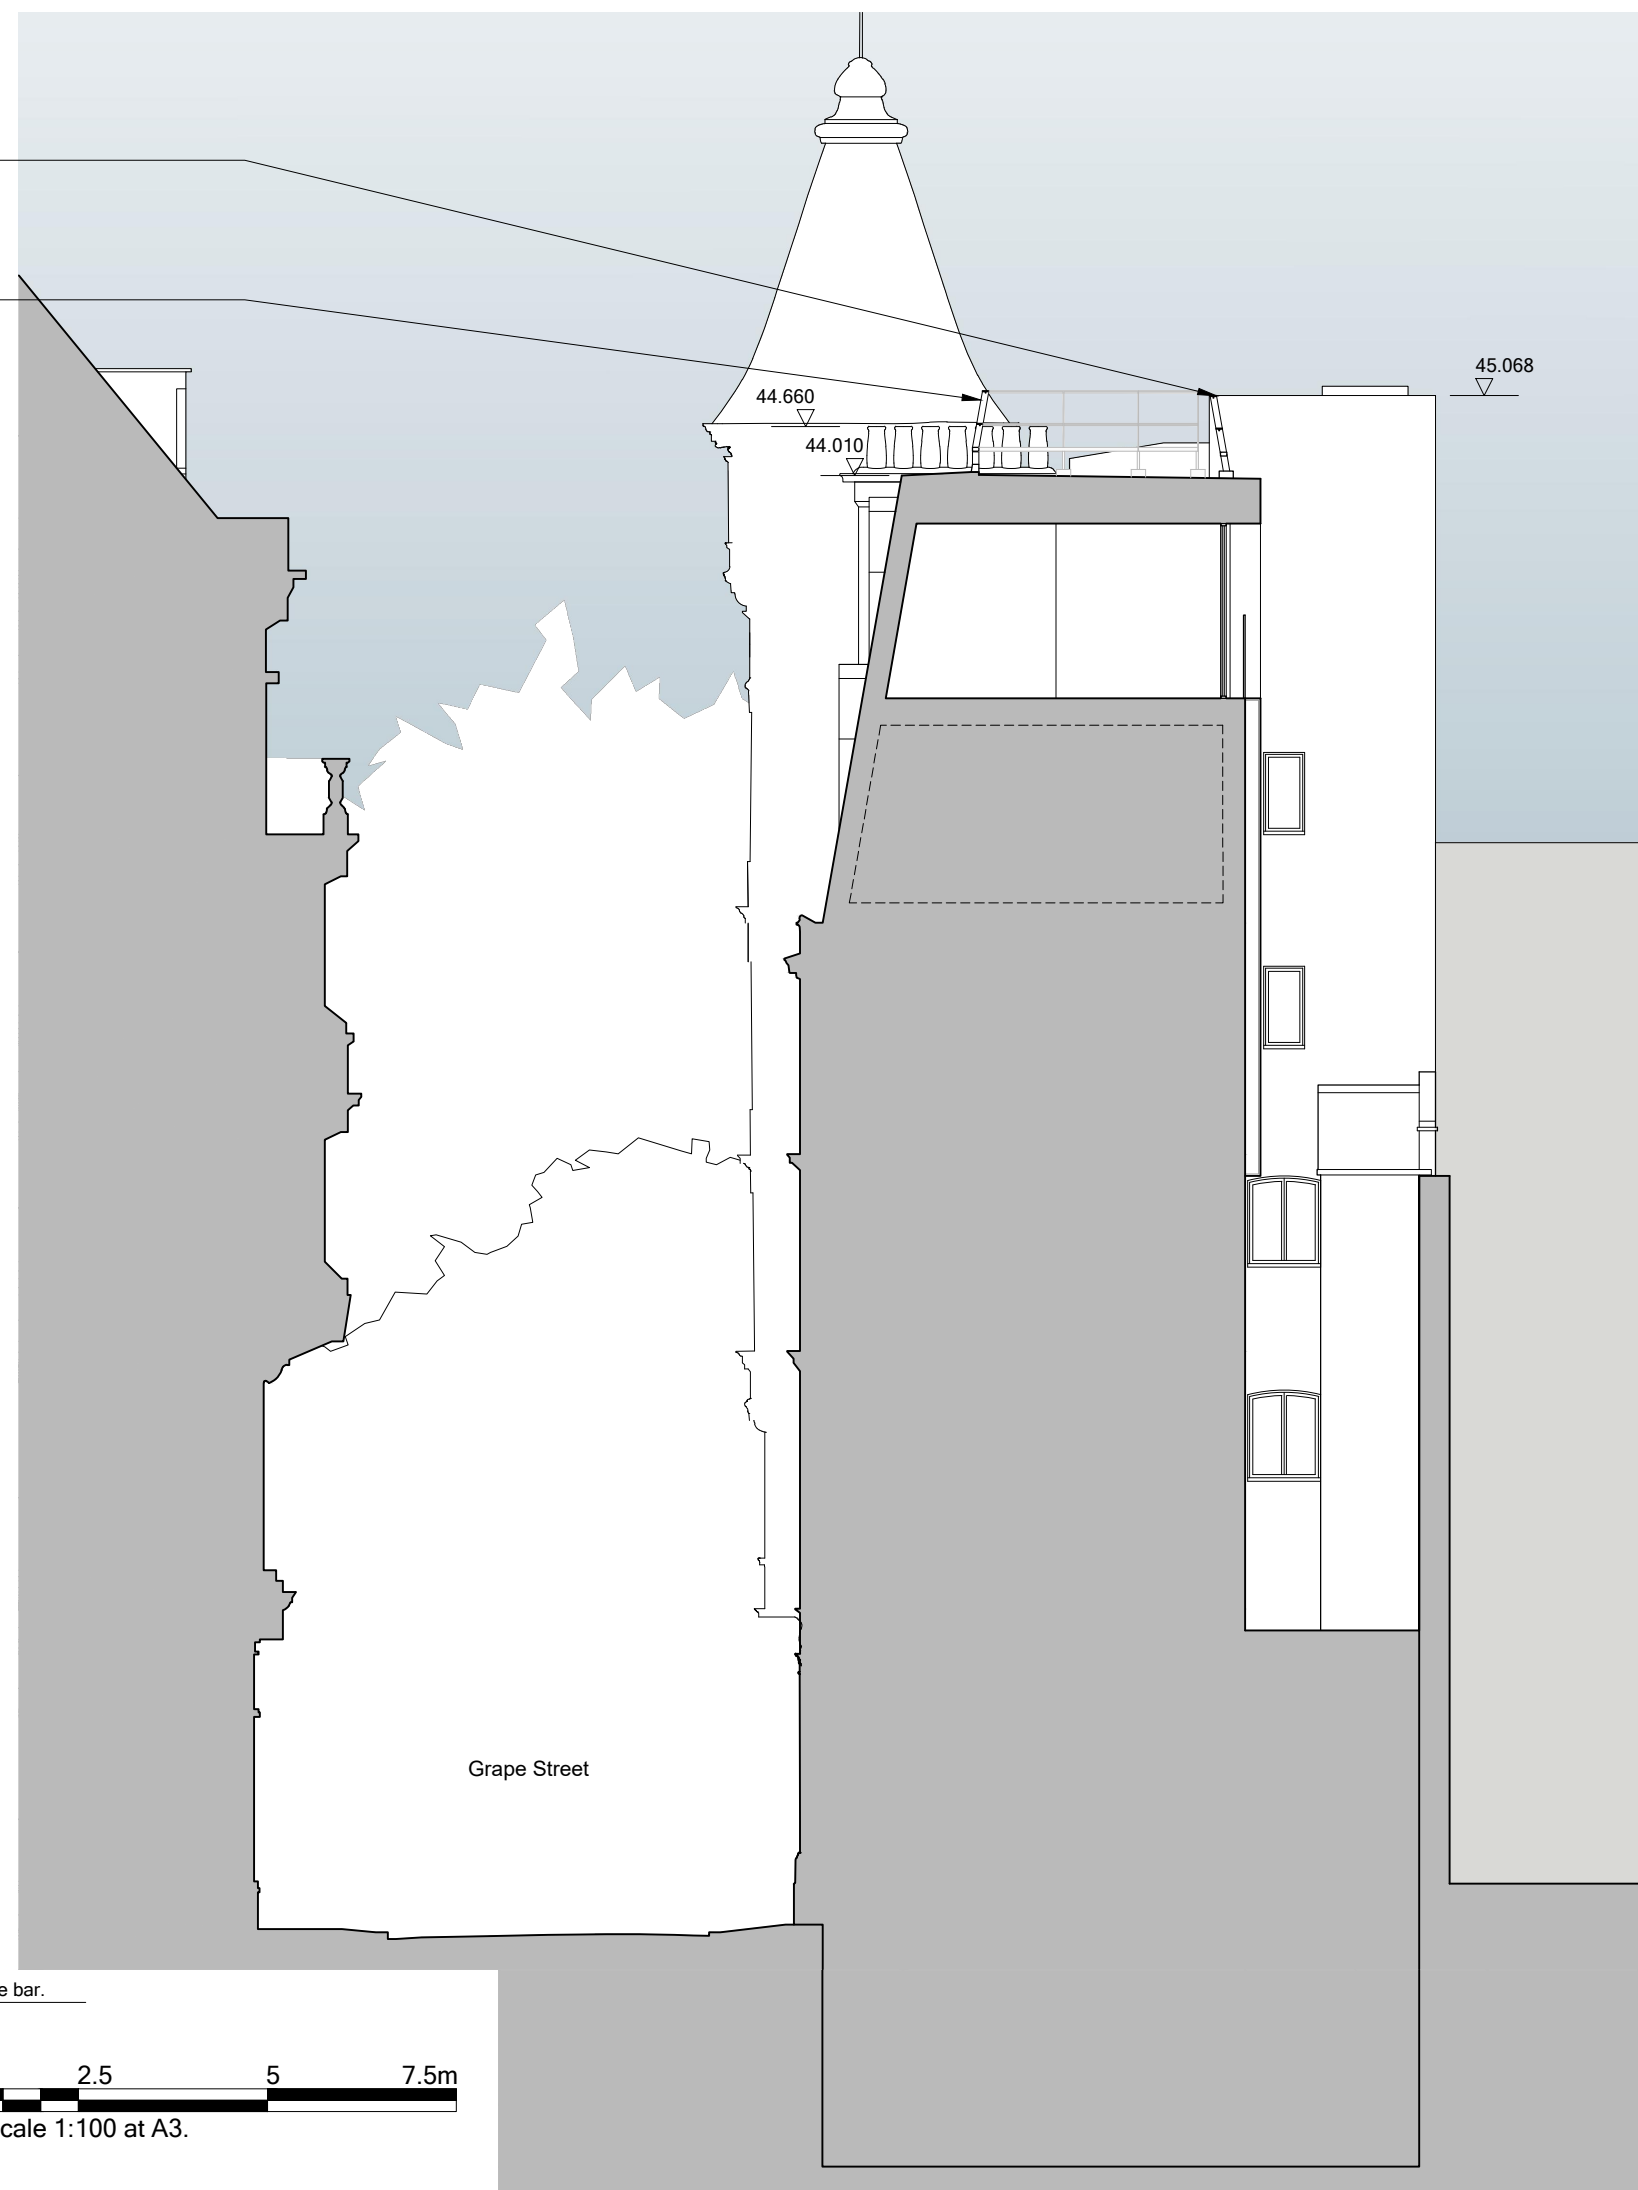

New metal safety balustrade to roof edge to allow for maintenance. Balustrade raked back at angle to match balustrade on Grape Street facade.

New metal safety balustrade to roof edge to allow for maintenance. Balustrade set back from edge of mansard roof by 1 metre to Grape Street frontage. Balustrade raked back at angle of mansard roof.