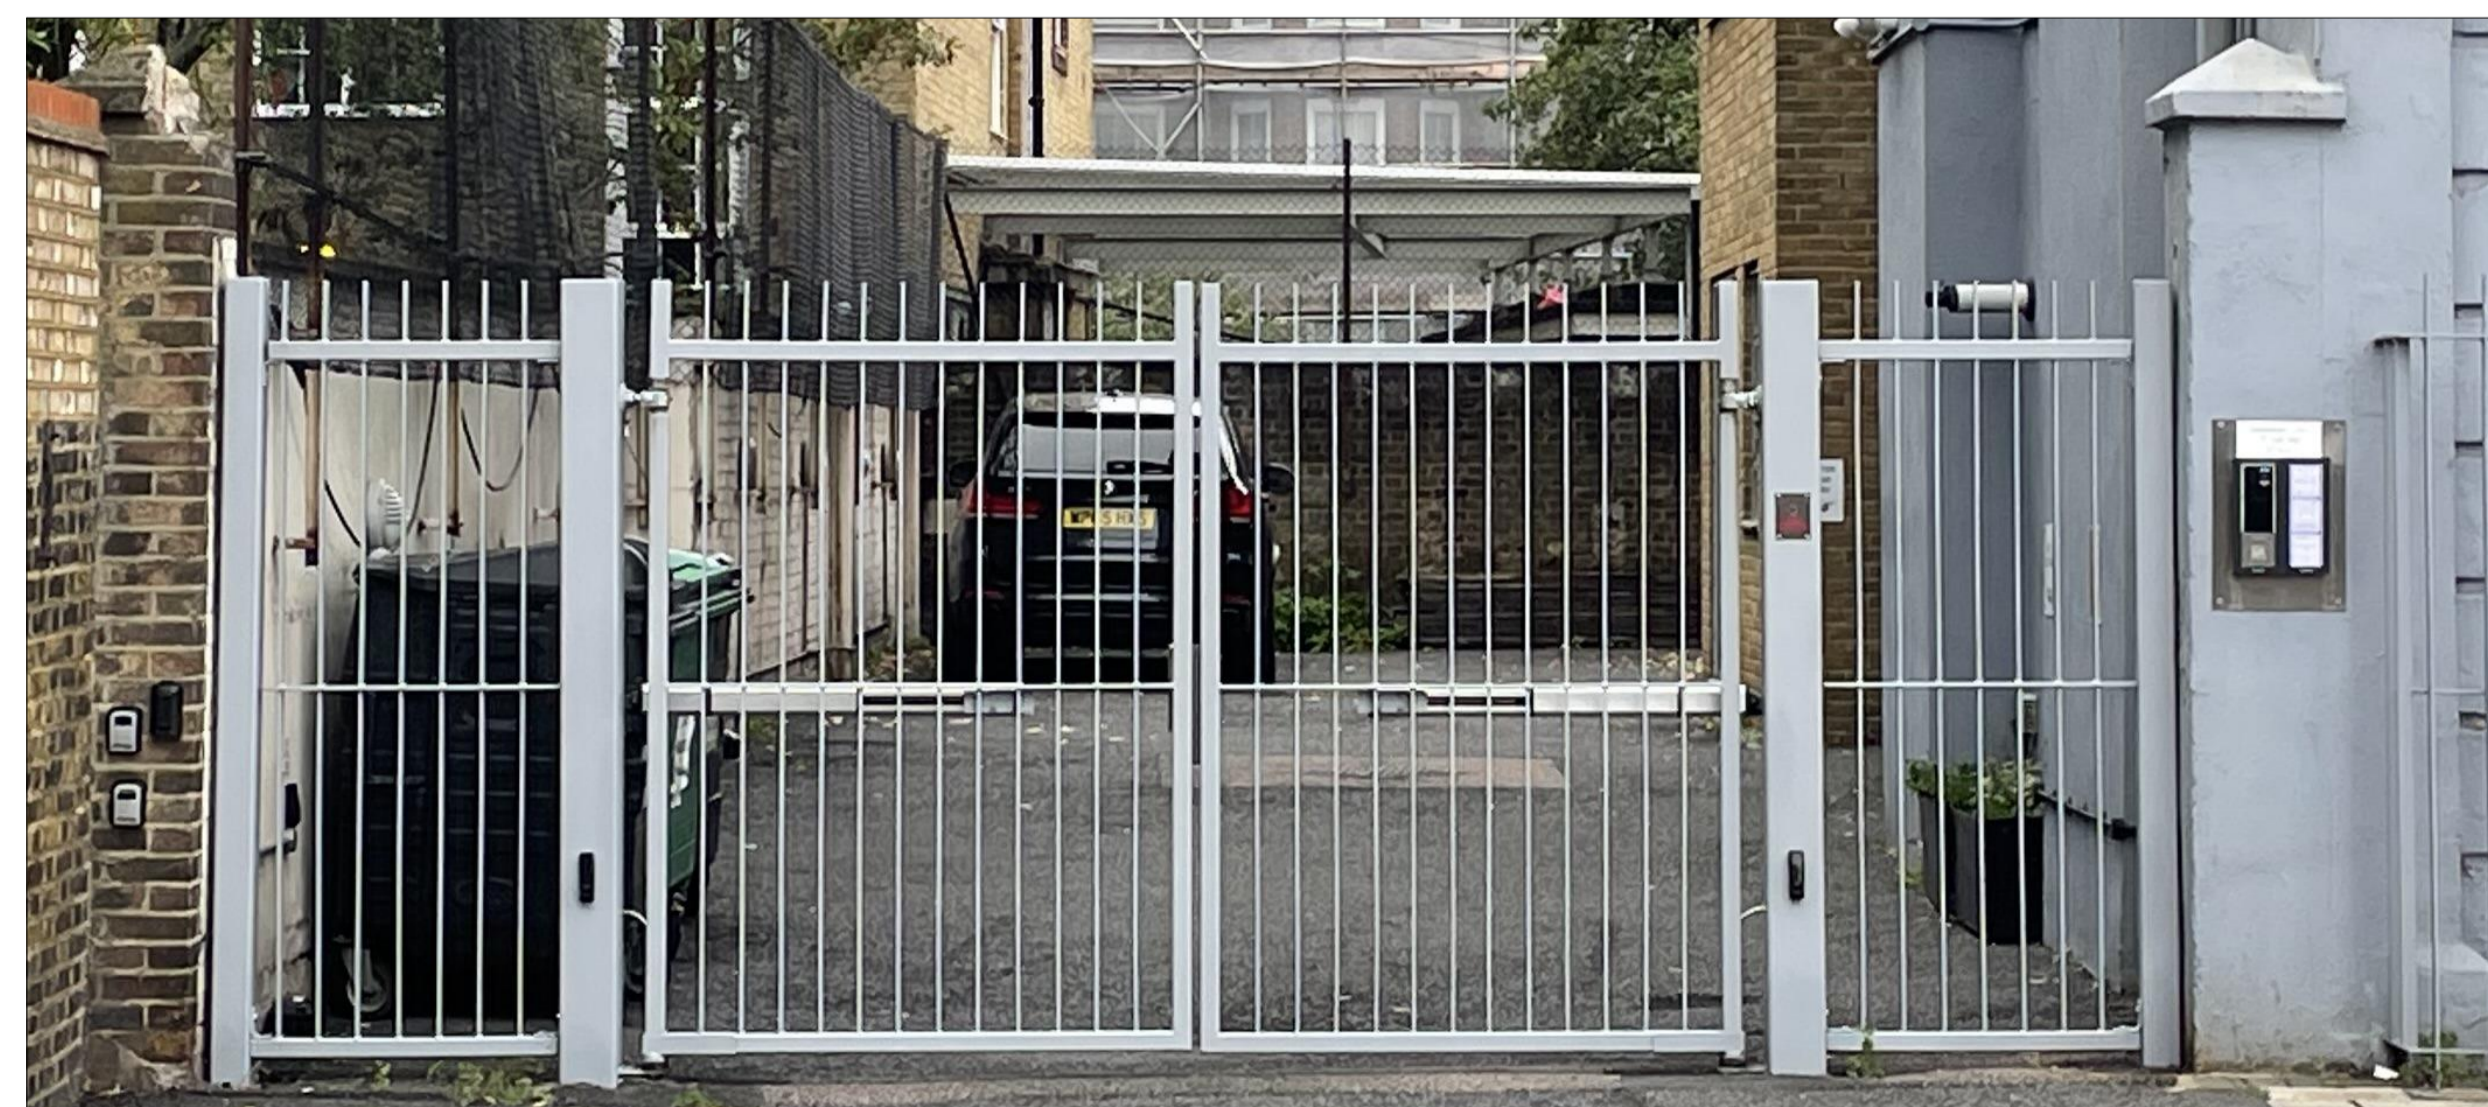

Elevation 1

Elevation 2

Floor plan of entrance gate

Elevation 1 - Photo of gate

Elevation 2 - Photo of gate

TITLE
Entrance Gate
Elevations & Floor Plan

SITE
Salamander Court,
135 York Way, London,
N7 9LG

Aztec Row, 3 Berners Road
London, N1 0PW
tel: 020 7837 8110
e-mail: post@lambertsurv.co.uk