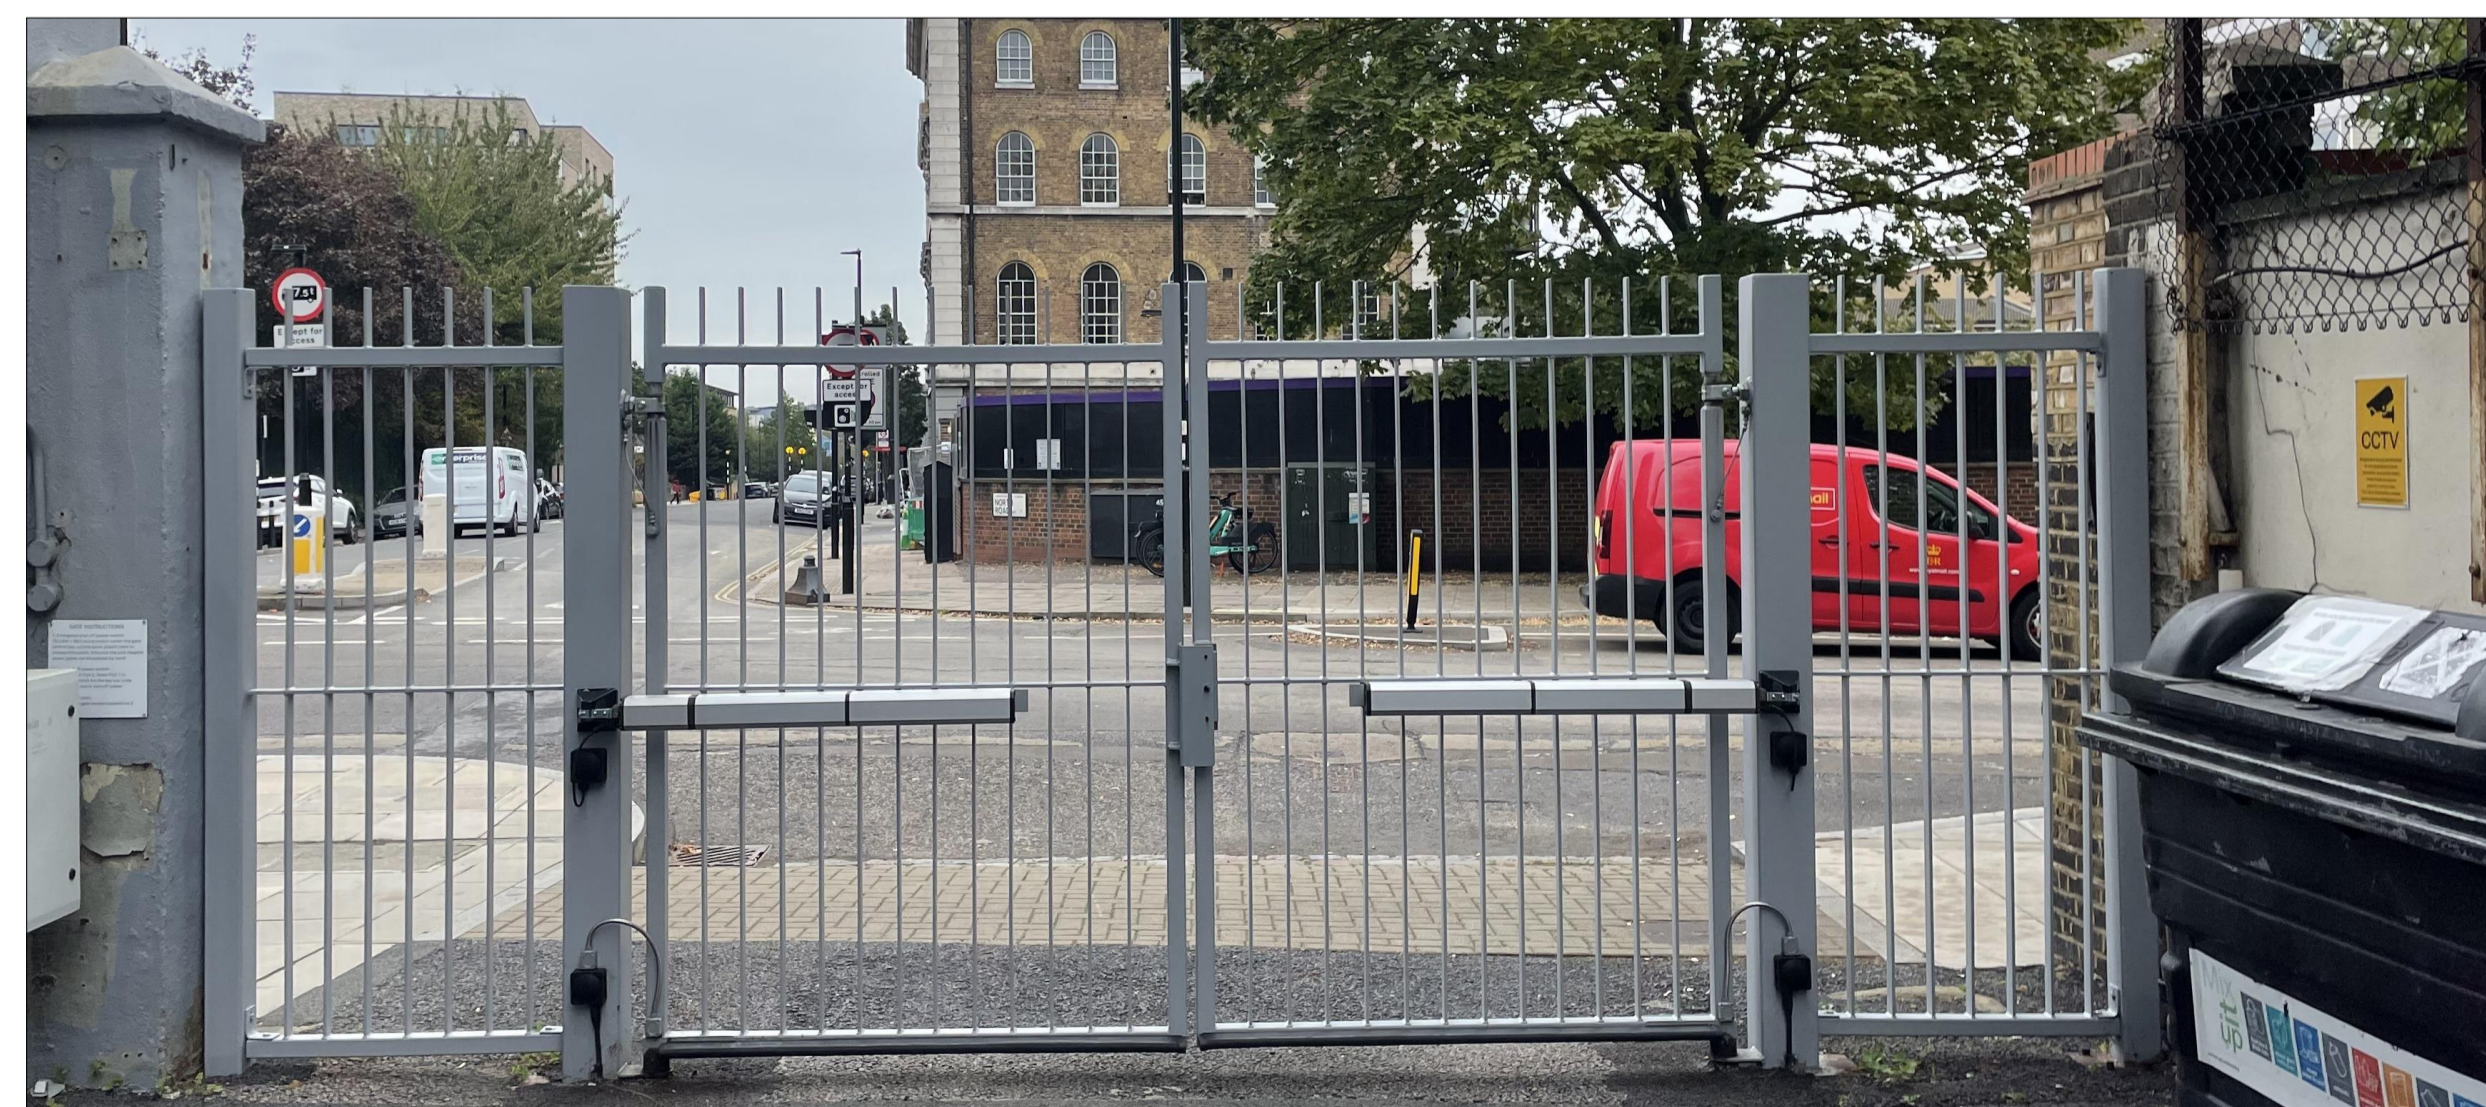

Elevation 1

Elevation 2

Floor plan of entrance gate

Elevation 1 - Photo of gate

Elevation 2 - Photo of gate

TITLE
Entrance Gate
Elevations & Floor Plan

SITE
Salamander Court,
135 York Way, London,
N7 9LG

Aztec Row, 3 Berners Road
London, N1 0PW
tel: 020 7837 8110
e-mail: post@lambertsurv.co.uk