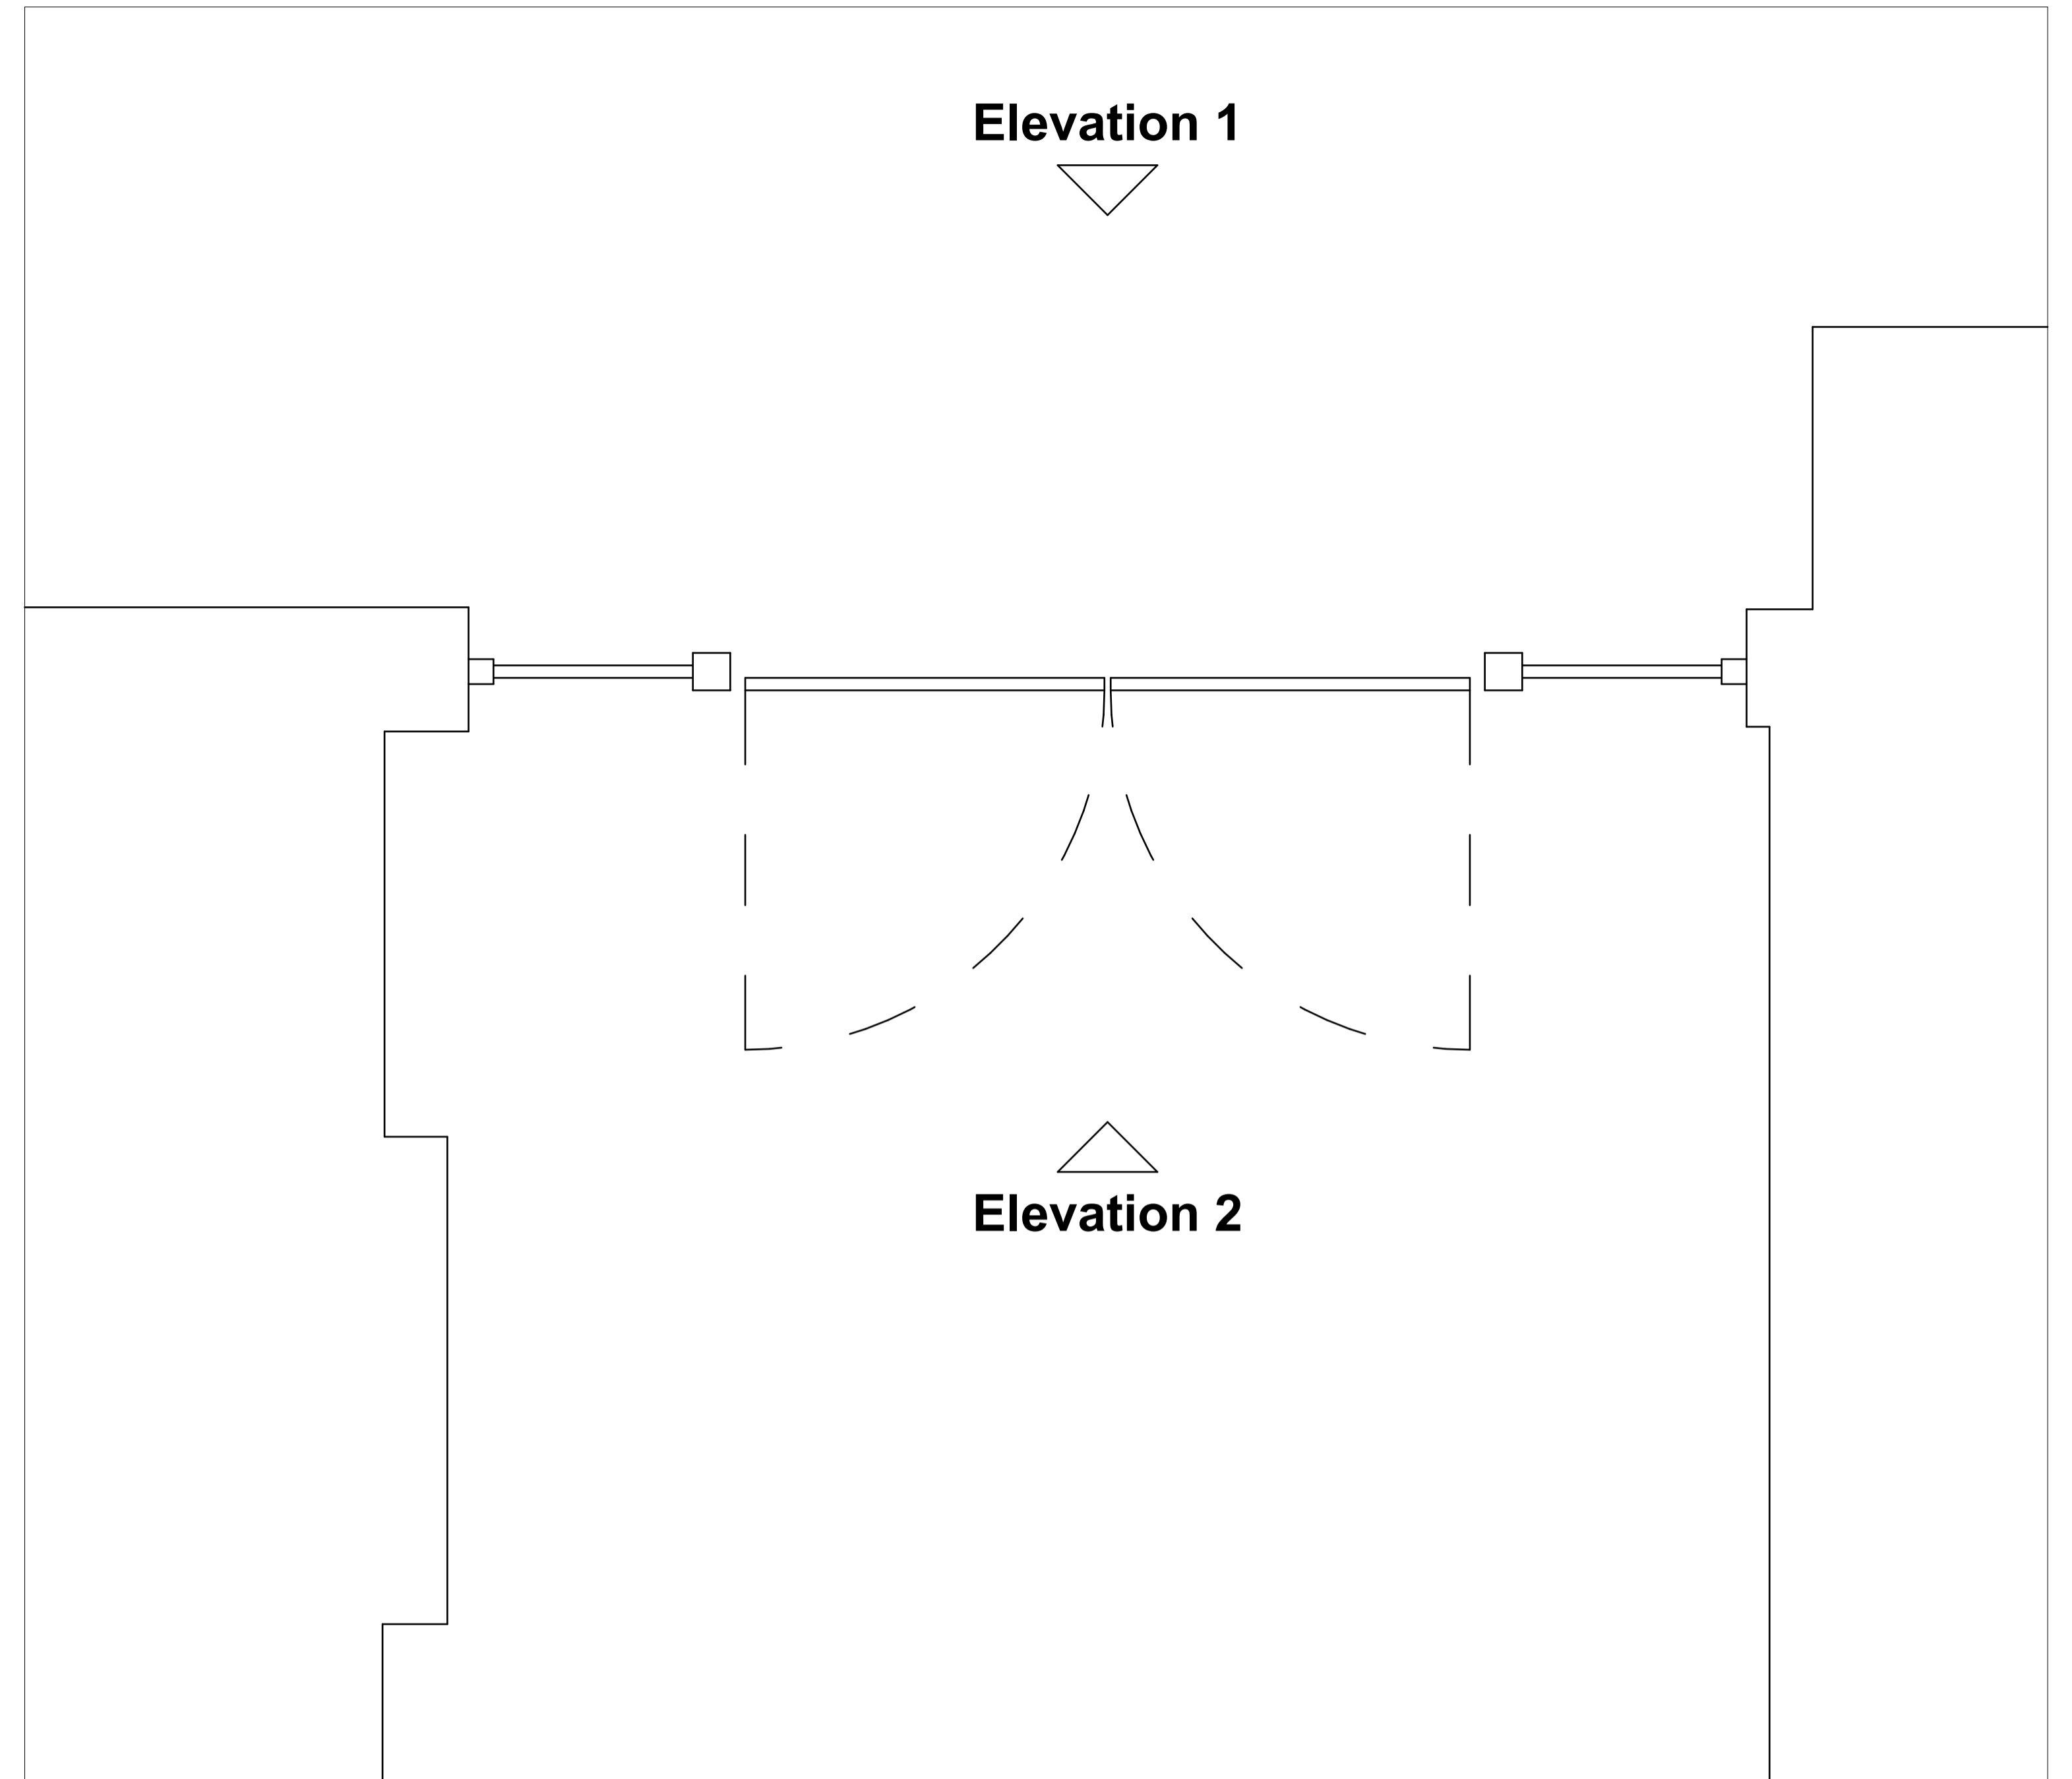

Elevation 1

Elevation 2

Floor plan of entrance gate

Elevation 1 - Photo of gate

Elevation 2 - Photo of gate

TITLE
Entrance Gate
Elevations & Floor Plan

SITE
Salamander Court,
135 York Way, London,
N7 9LG

Aztec Row, 3 Berners Road
London, N1 0PW
tel: 020 7837 8110
e-mail: post@lambertsurv.co.uk

Date	Scale
Nov 2023	1:10@A1
Drawn By	Dwg Number
HV	106789/01