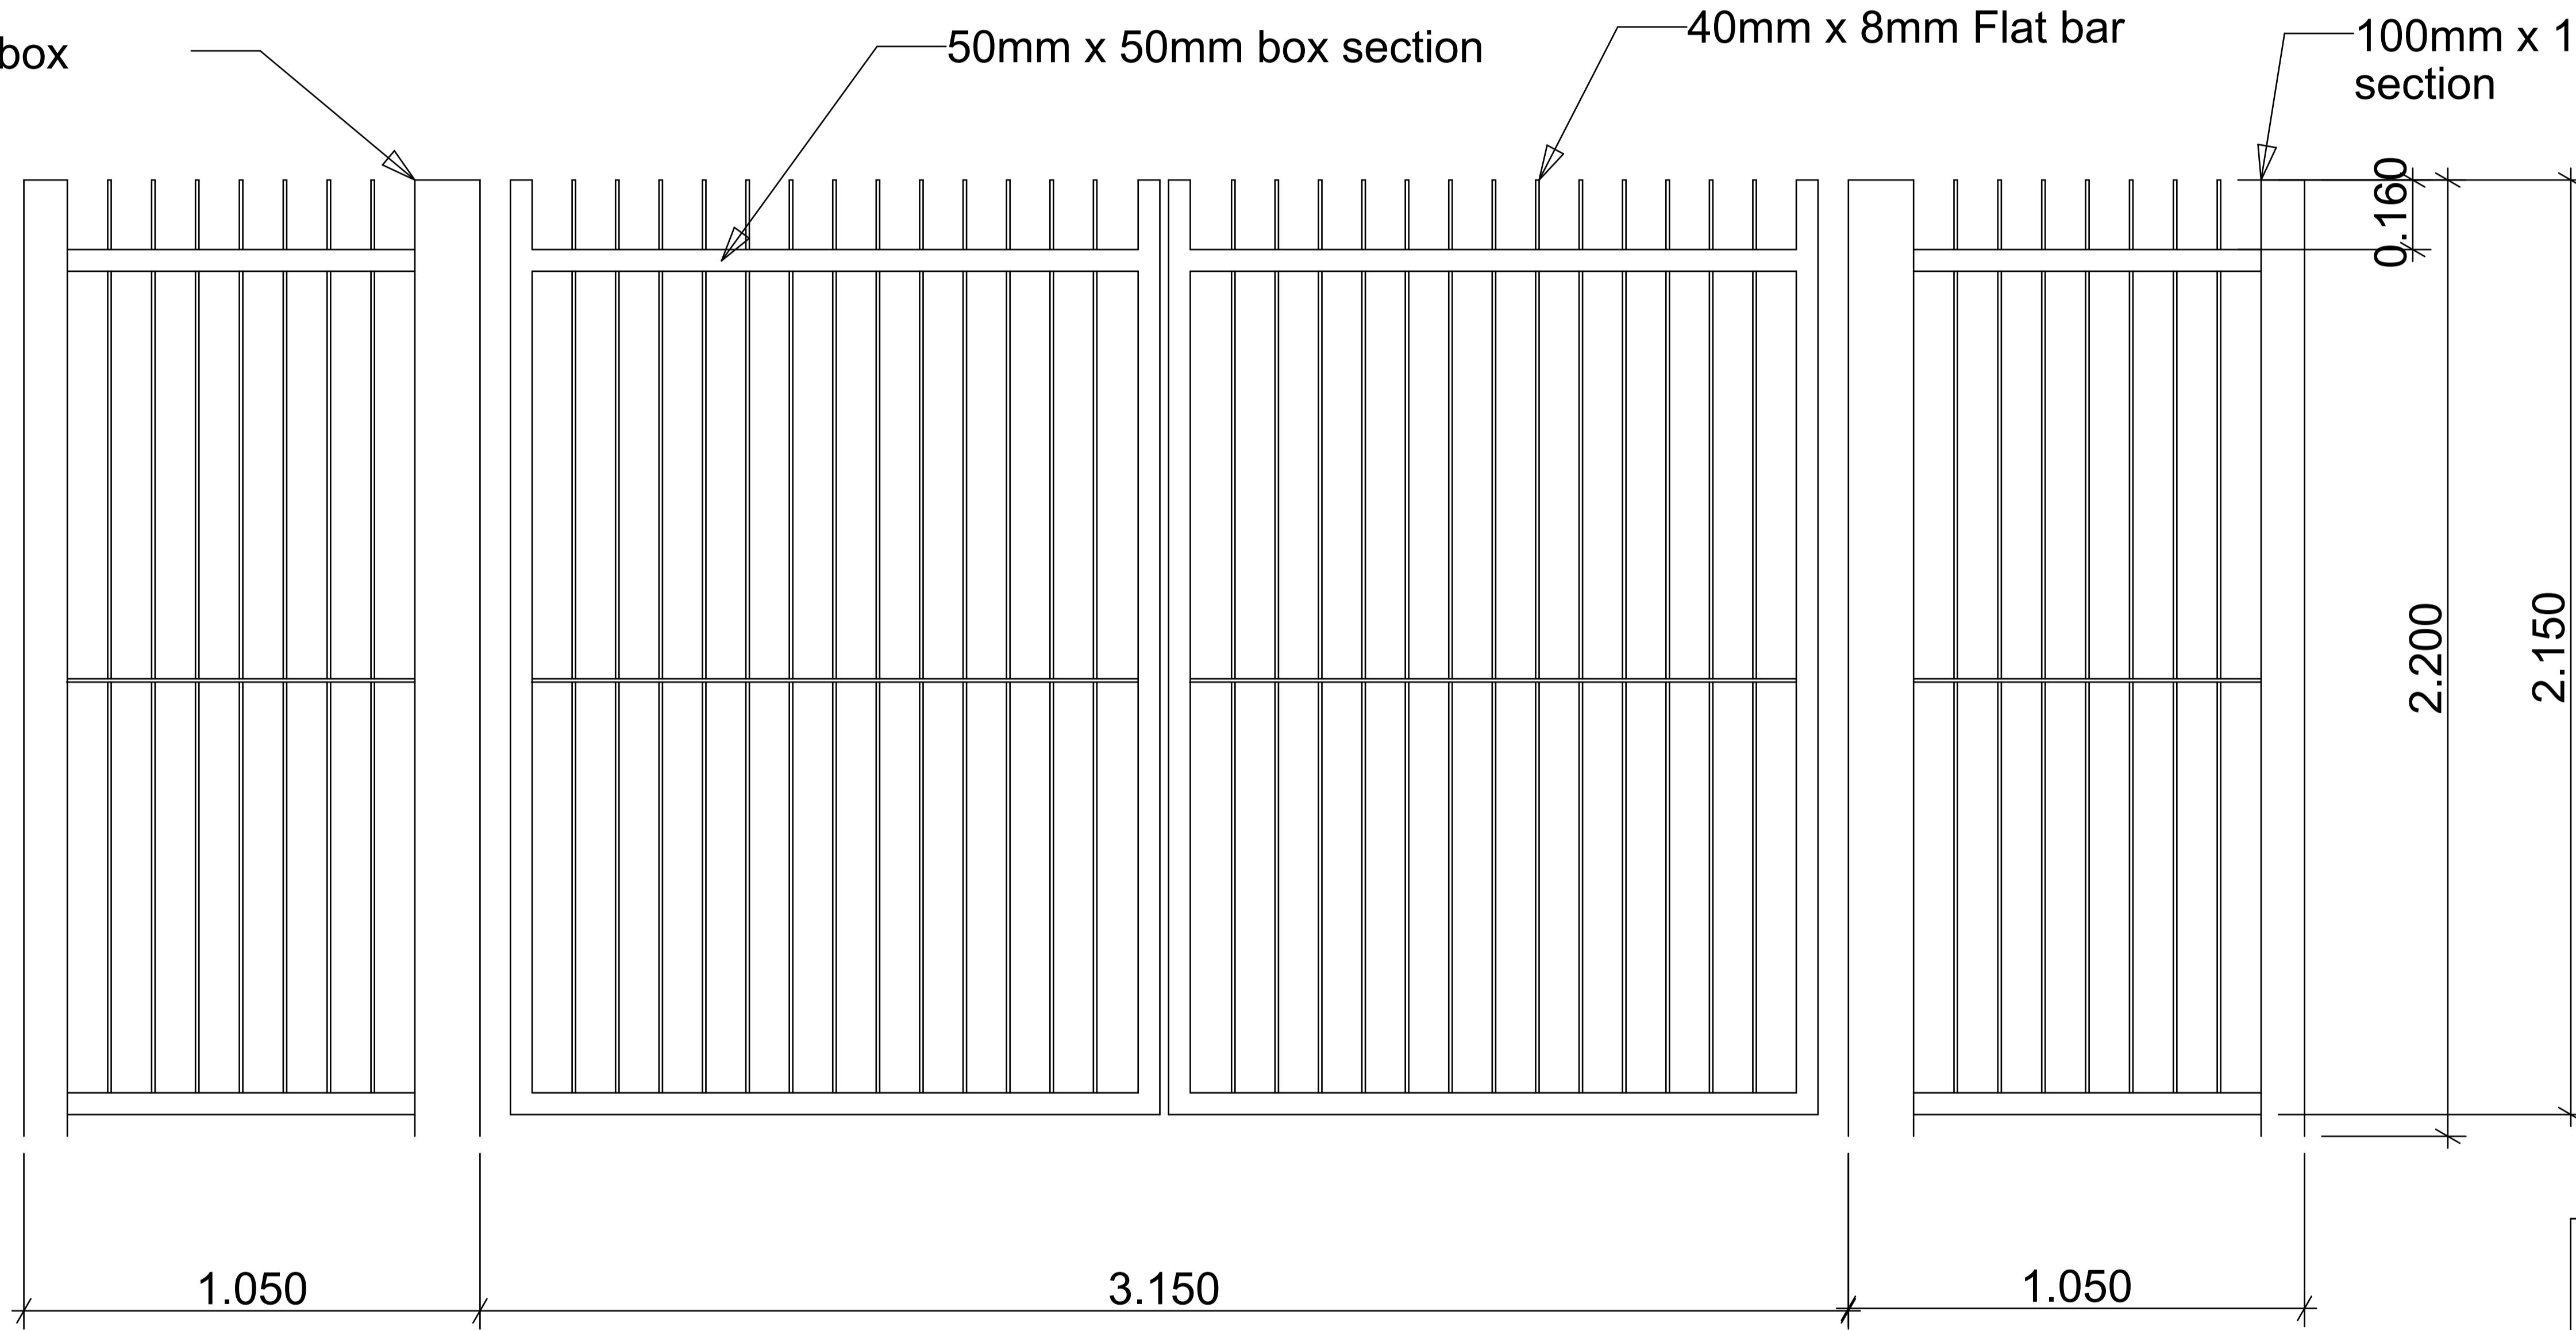

150mm x 150mm box section

50mm x 50mm box section

40mm x 8mm Flat bar

100mm x 100mm box section

<b>TITLE</b> Entrance Gate - Dimensions	
<b>SITE</b> Salamander Court, 135 York Way, London, N7 9LG	
 Aztec Row, 3 Berners Road London, N1 0PW tel: 020 7837 8110 e-mail: post@lambertsurv.co.uk	
<b>Date</b> Nov 2023	<b>Scale</b> 1:10@A1
<b>Drawn By</b> HV	<b>Dwg Number</b> 106789/02