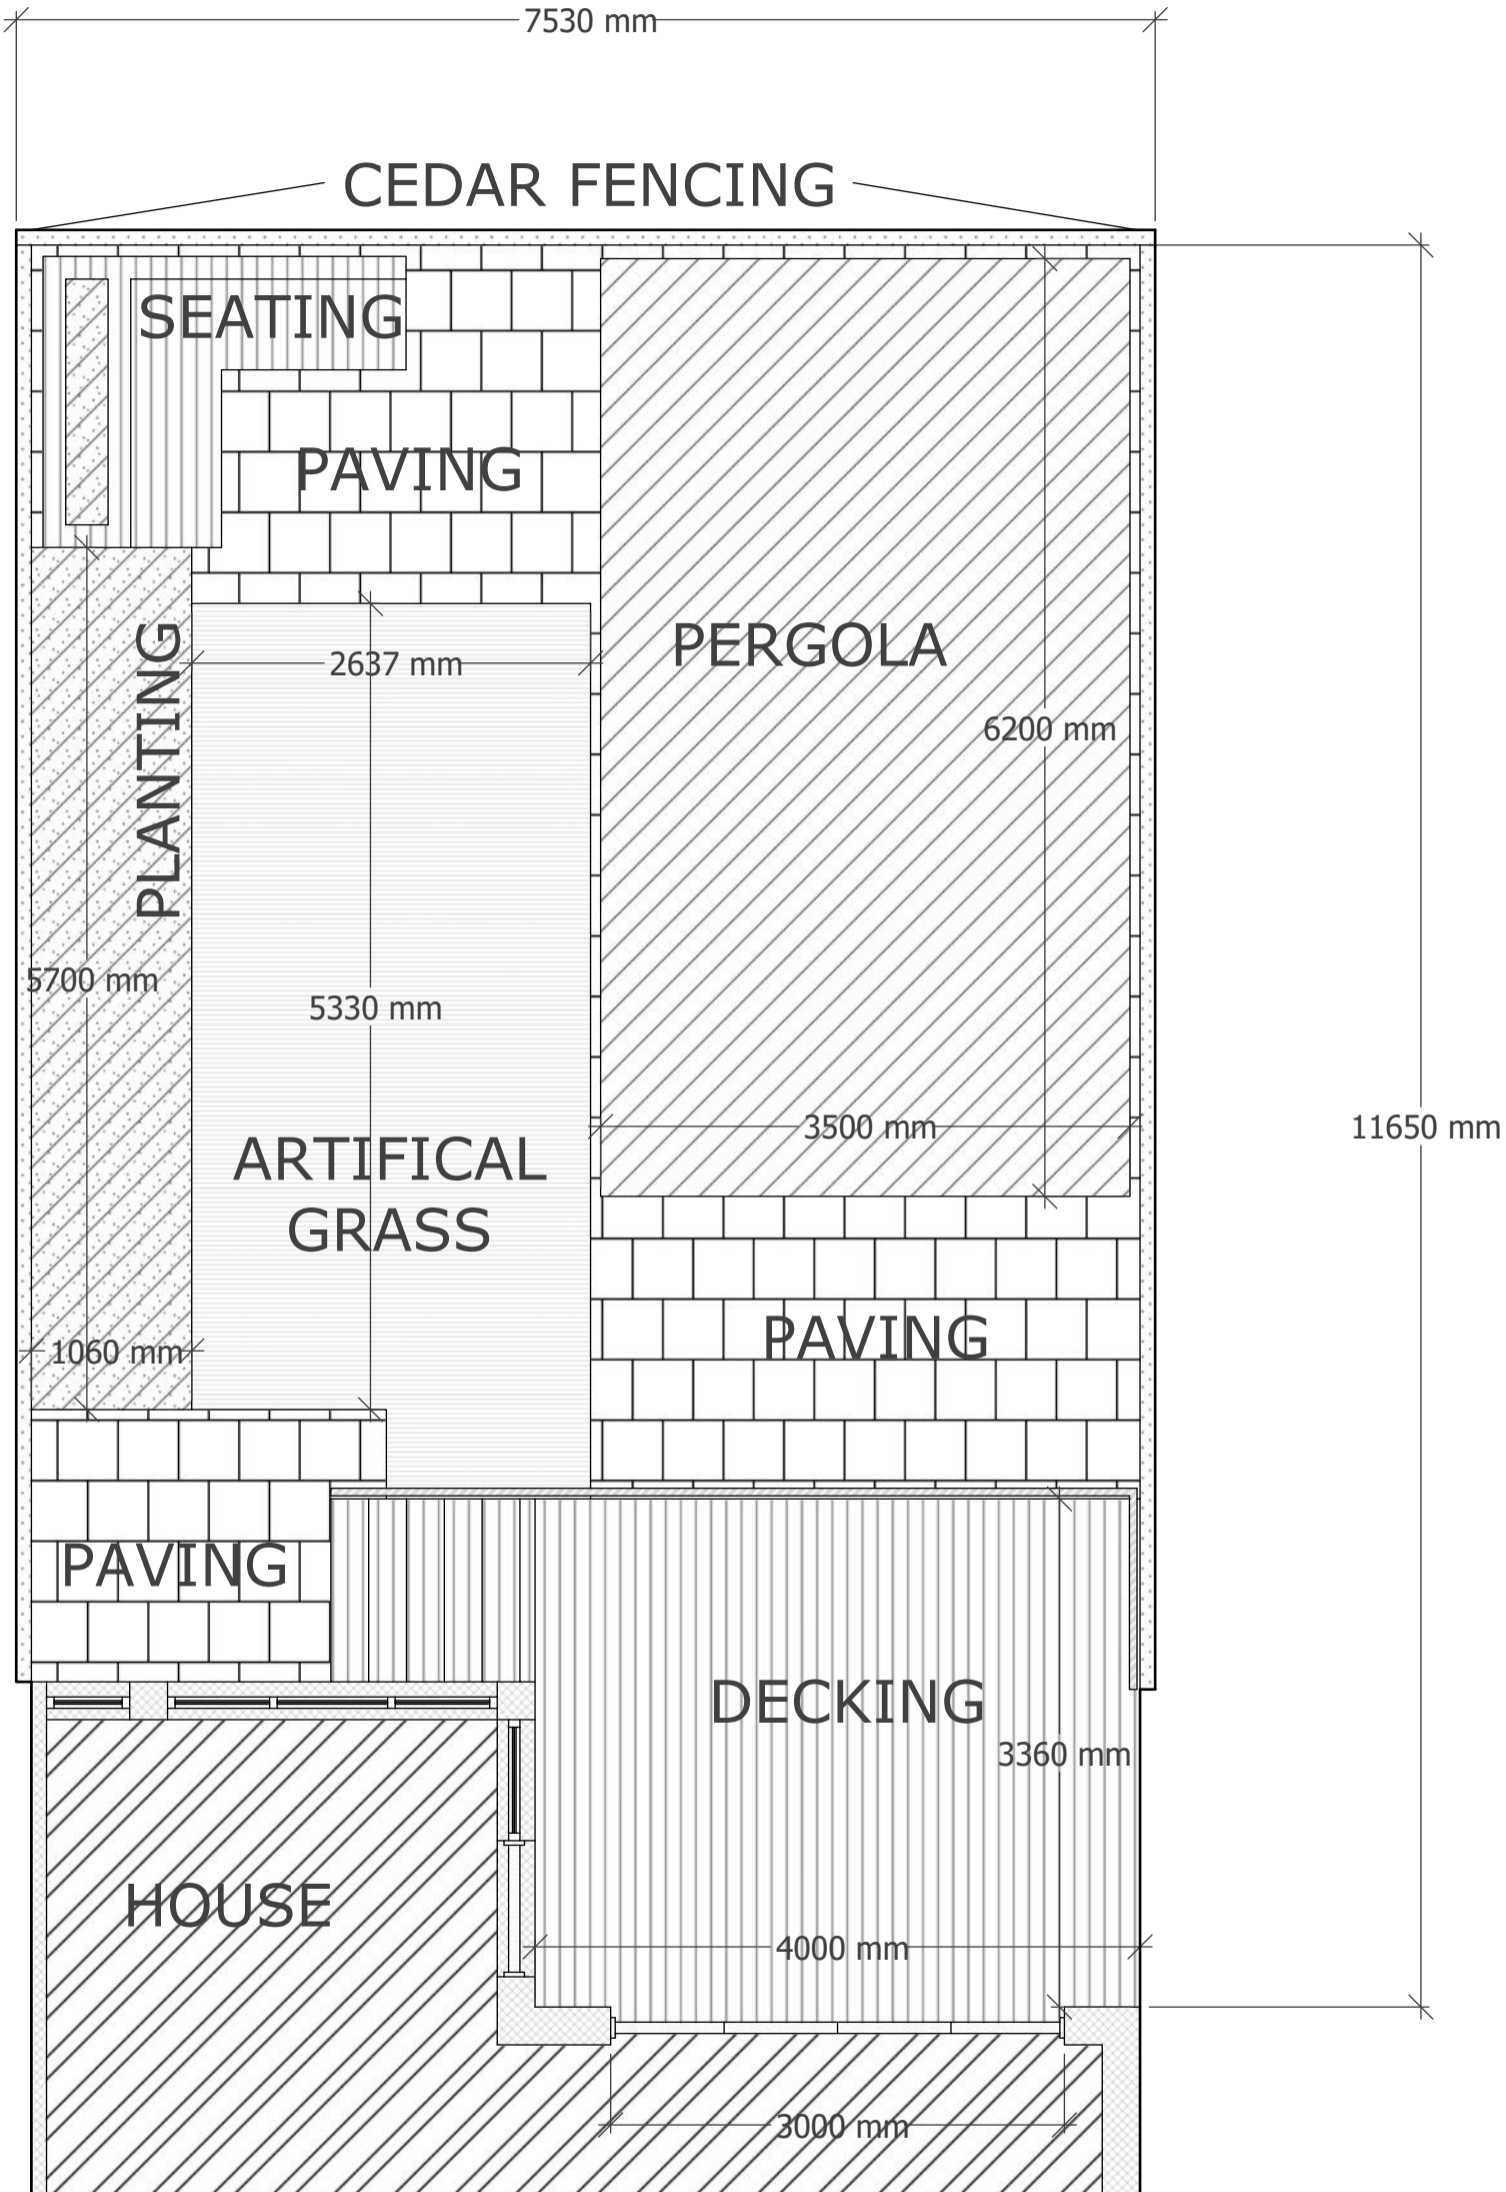

PROPOSED SITE PLAN

garden aspect

Garden Aspect
57, Chislehurst High Street,
Chislehurst,
BR7 5AF
020 4537 3083
hello@gardenaspect.co.uk

CLIENT
Klaus Hessberger
38 Belsize Avenue
Hackney
NW3
London

PROJECT
Retro planing application Pergola

DRAWN BY
M. Fletcher

SCALE
1:50

DATE
23/10/2023

DESCRIPTION
PROPOSED SITE PLAN

0MM 5000MM SCALE 1:50

A0.1