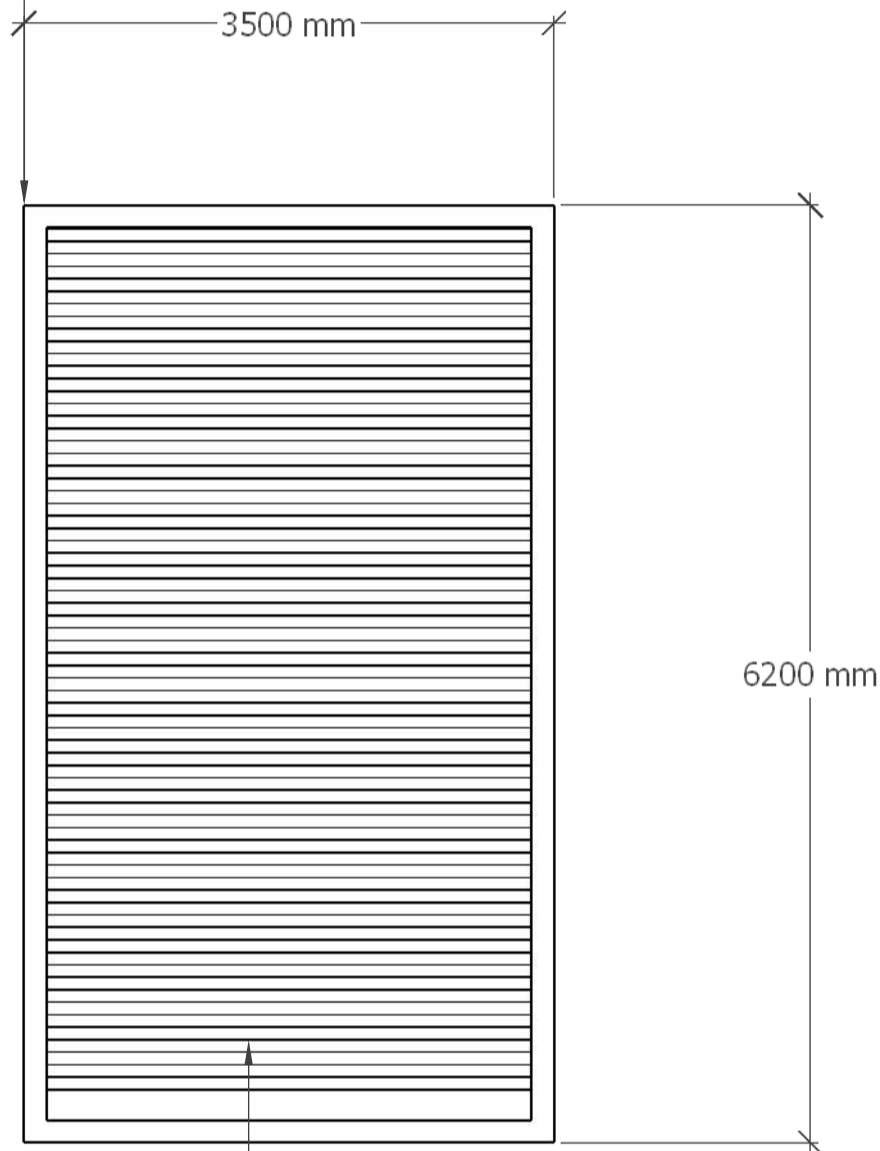

PERGOLA ROOF PLAN

garden aspect

Garden Aspect
57, Chislehurst High Street,
Chislehurst,
BR7 5AF
020 4537 3083
hello@gardenaspect.co.uk

METAL , ANTHRICITE GREY , PERGOLA.
WITH DETACHABLE, SLIDING, NOT AIR TIGHT,
GLASS PANNELS.

LOUVRED ROOF PANNELS THAT ROTATE TO ALLOW SUNLIGHT
AND AIR FLOW DURING GOOD WEATHER. ANTHRICITE GREY IN COLOUR.

CLIENT
Klaus Hessberger
38 Belsize Avenue
Hackney
NW3
London

PROJECT
Retro planing application Pergola

DRAWN BY
M. Fletcher

SCALE
1:50

DATE
23/10/2023

DESCRIPTION
PERGOLA ROOF PLAN
DETAILS

NOTE: THE PERGOLA HAS A FLAT ROOF.
THE HEIGHT DOES NOT EXCEED 2480mm.

0MM  5000MM SCALE 1:50

A0.4