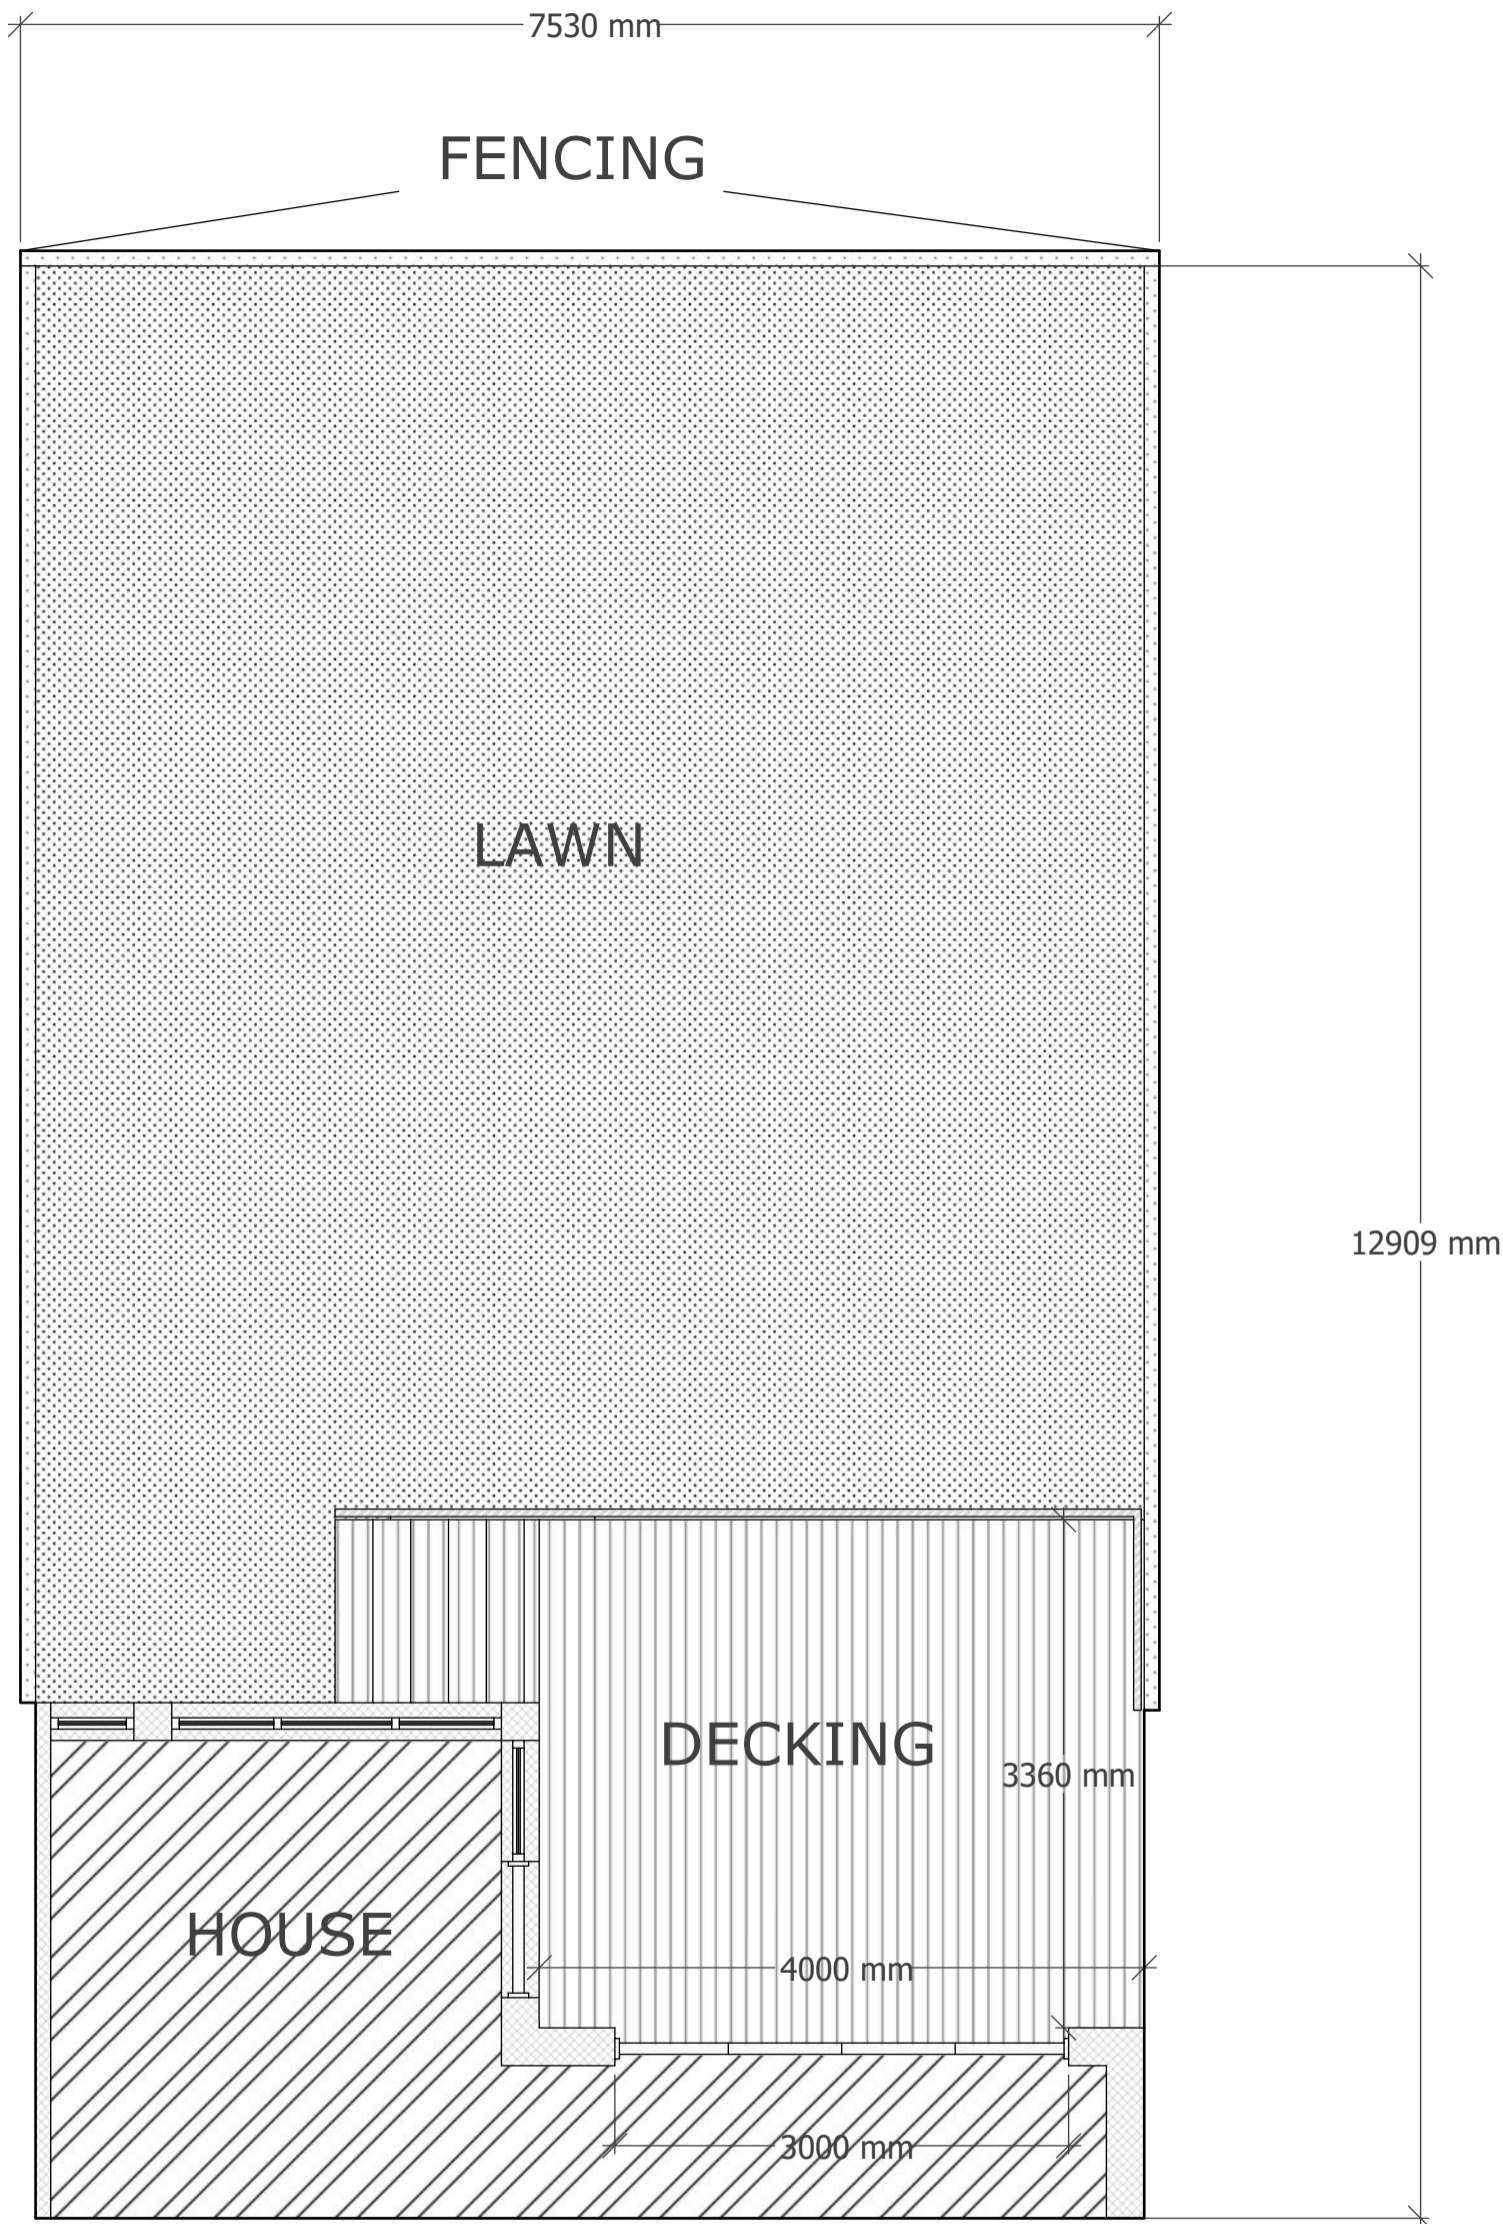

EXISTING SITE PLAN

garden aspect

Garden Aspect
57, Chislehurst High Street,
Chislehurst,
BR7 5AF
020 4537 3083
hello@gardenaspect.co.uk

CLIENT
Klaus Hessberger
38 Belsize Avenue
Hackney
NW3
London

PROJECT
Retro planing application Pergola

DRAWN BY
M. Fletcher

SCALE
1:50

DATE
23/10/2023

DESCRIPTION
EXISTING SITE PLAN.

12909 mm

3360 mm

4000 mm

3000 mm

0MM ||||| 5000MM SCALE 1:50

A.o.o