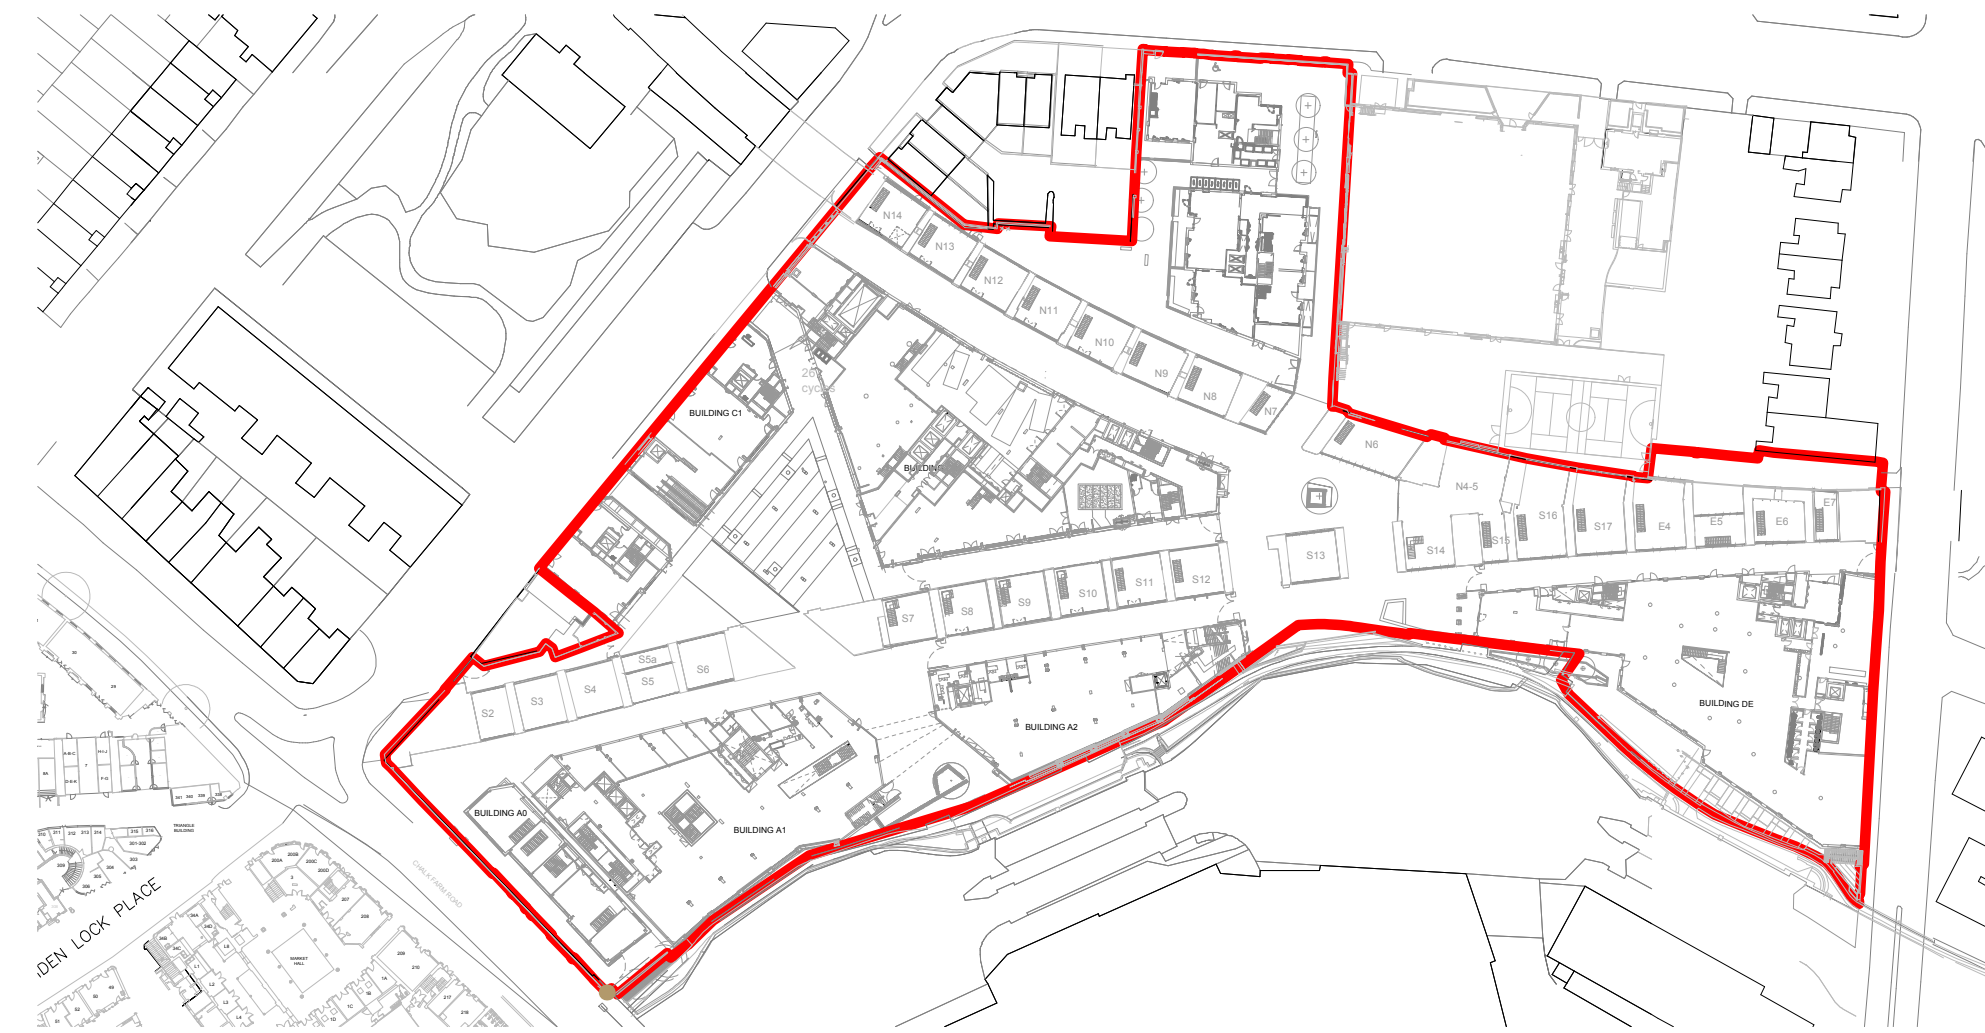

Site Location Plan
Scale 1:1250

Ground Floor
Scale 1:500

NOTES

- Hawley Wharf Estate demise
- Proposed Bc1 Use

DRAFT TENDER PLANNING

N ↑	Camden Market Hawley Wharf	
Level	Hawley Wharf Proposed Use BC1	
GF		
Scale	Date	Drawn By
As Shown A1	23.10.23	JA
Rev	Date	Description
-	-	-
Drawing Number	Project Number	
-	-	