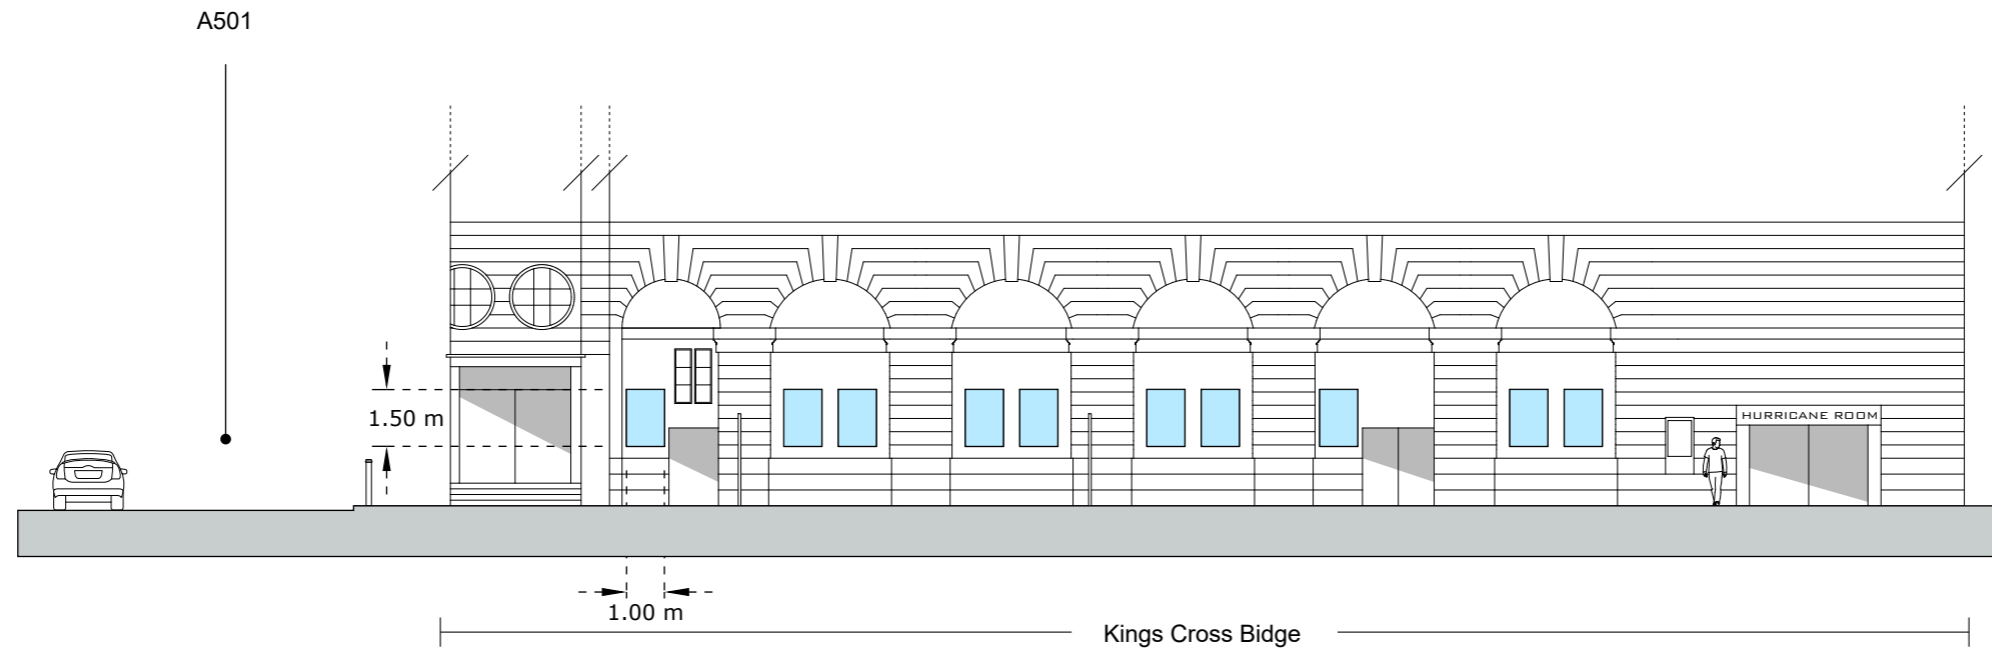

PROPOSED

London Lites

London Lites Ltd.
3 Bloomsbury Place, London, WC1A 2QA

Site Name: The Scala, Kings Cross
N1 9NL

Drawing: Proposed Elevation AA
Drawing No: LL005_REV_A

Key:  1m x 1.5m Digital screens inset at intervals

Scale: 1:200

Paper Size:

A3