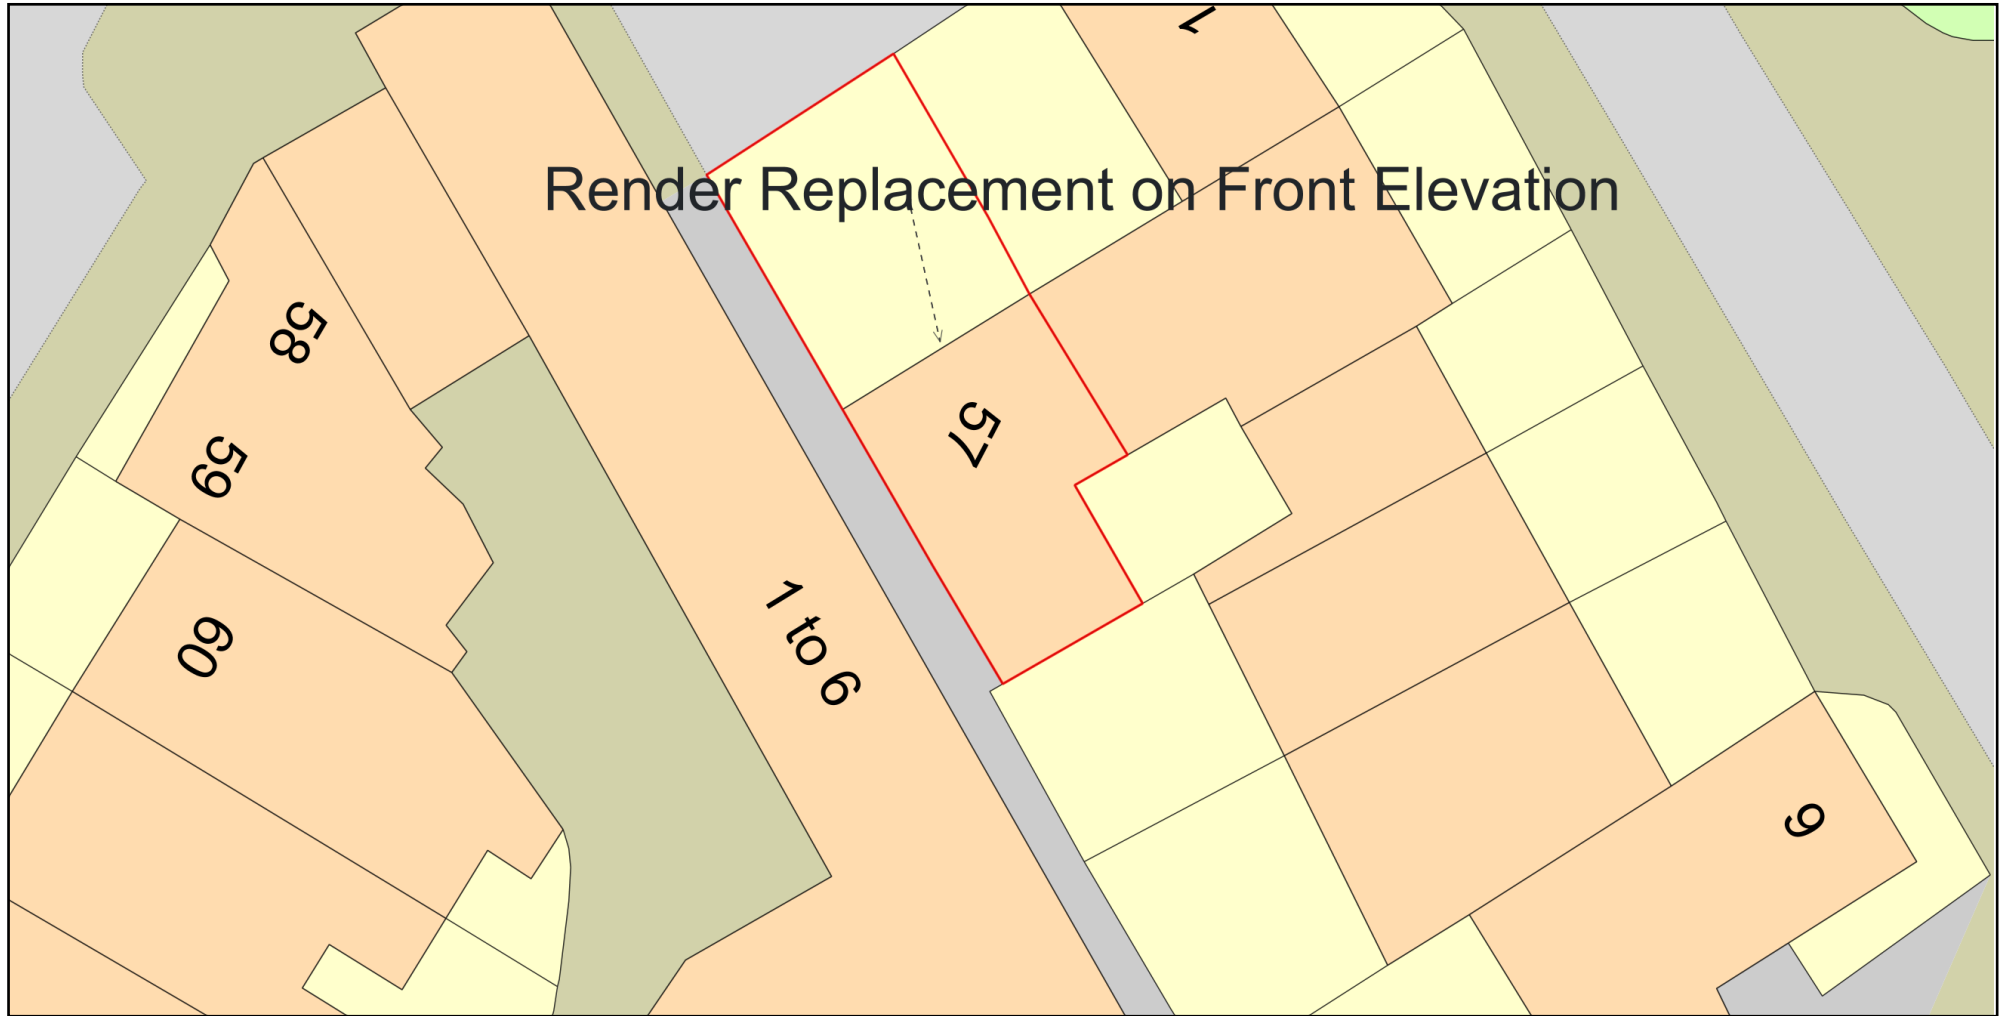

Tadpole Cottage Front Elevation

Plan Produced for: Thomas Quoroll

Date Produced: 29 Oct 2023

Plan Reference Number: TQRQM23302183755881

Scale: 1:200 @ A4