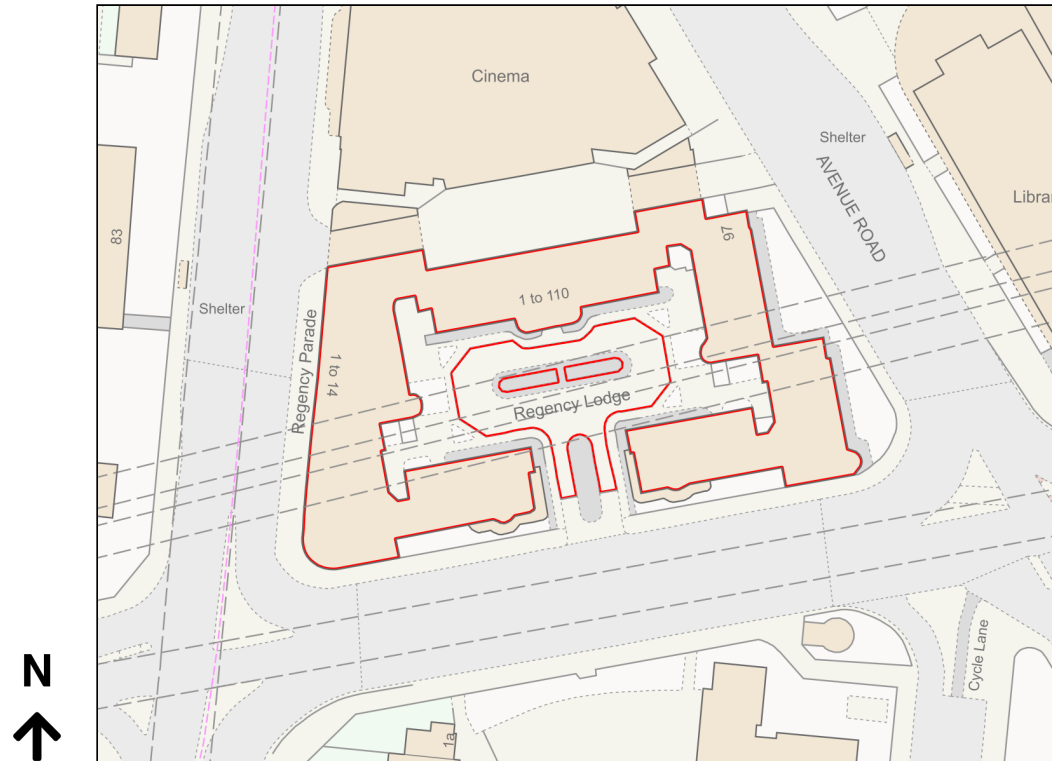

Location Plan

Site Address: Flat 88, Regency Lodge, Adelaide Road, London, NW3 5EB

Date Produced: 27-Oct-2023

Scale: 1:1250 @A4

Planning Portal Reference: PP-12556746v1