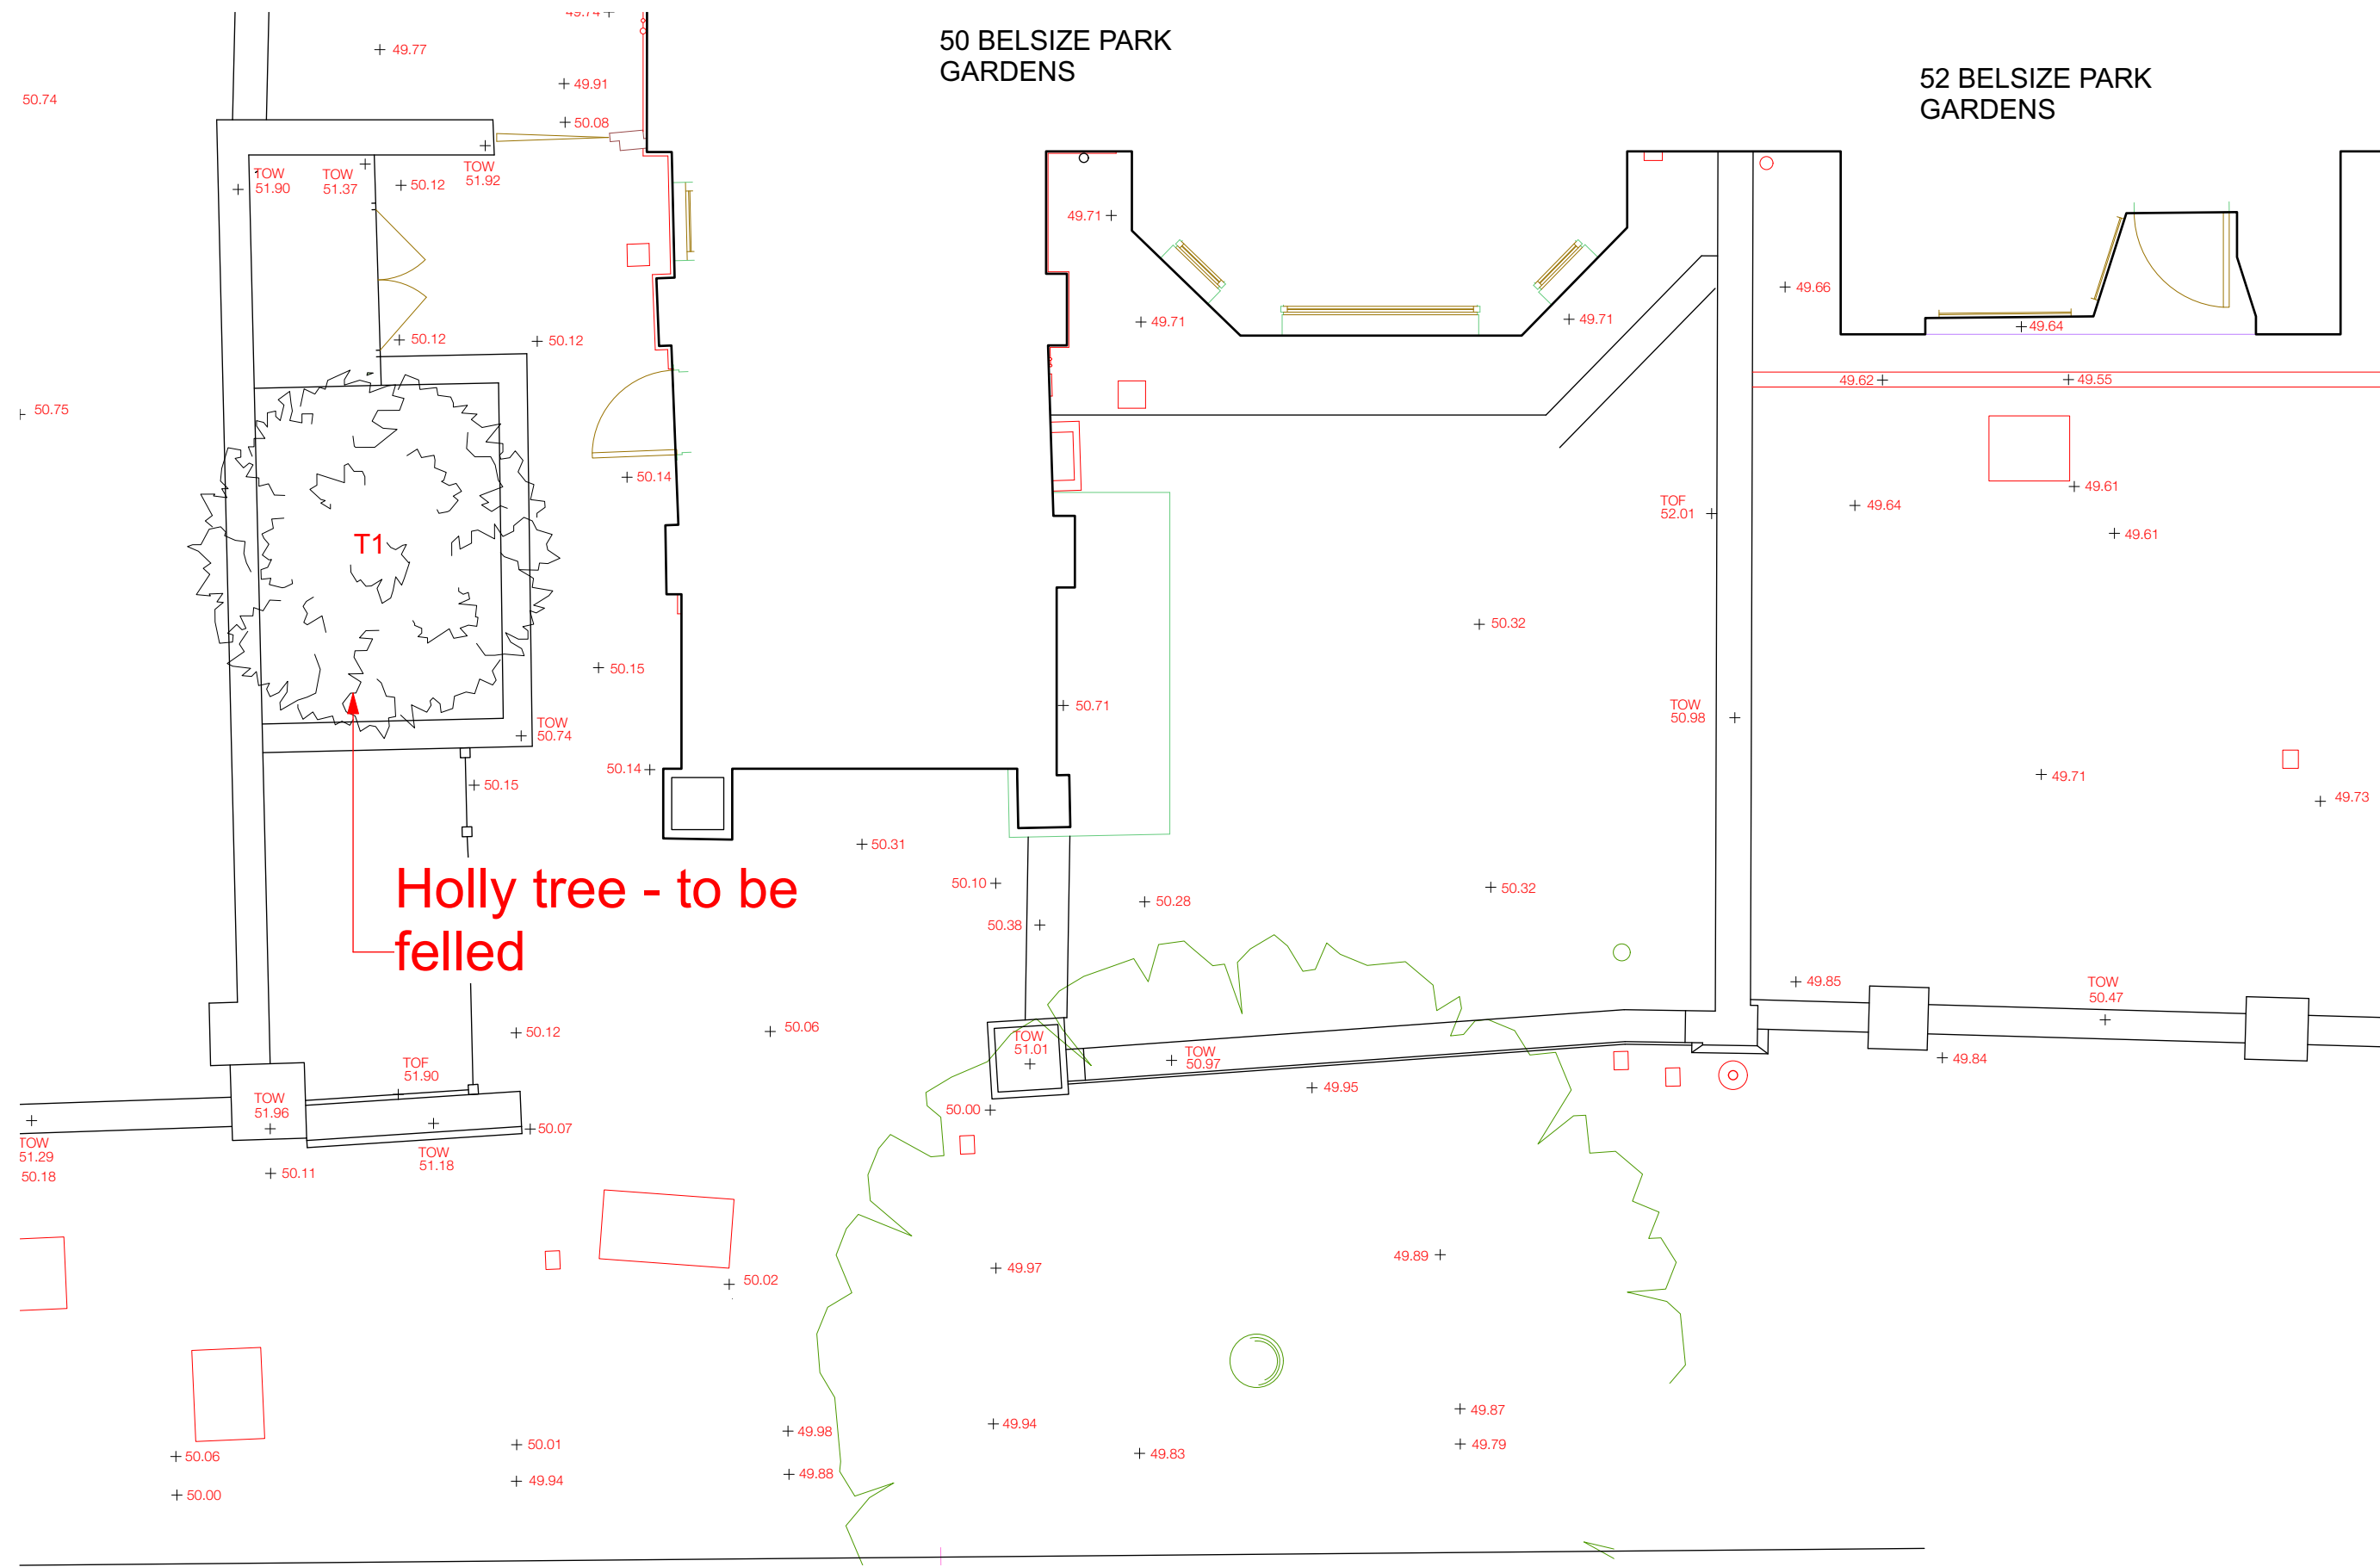

50 BELSIZE PARK GARDENS

52 BELSIZE PARK GARDENS

Holly tree - to be felled

BELSIZE PARK GARDENS

Project:	50 Belsize Park Gardens	DWG No:	5.01
Drawing:	Tree plan	Scale at A3:	1:50
		Date:	26/10/23

Unless otherwise specified all dims in mm. All dims are approximate and must be checked on site. Do not scale this drawing