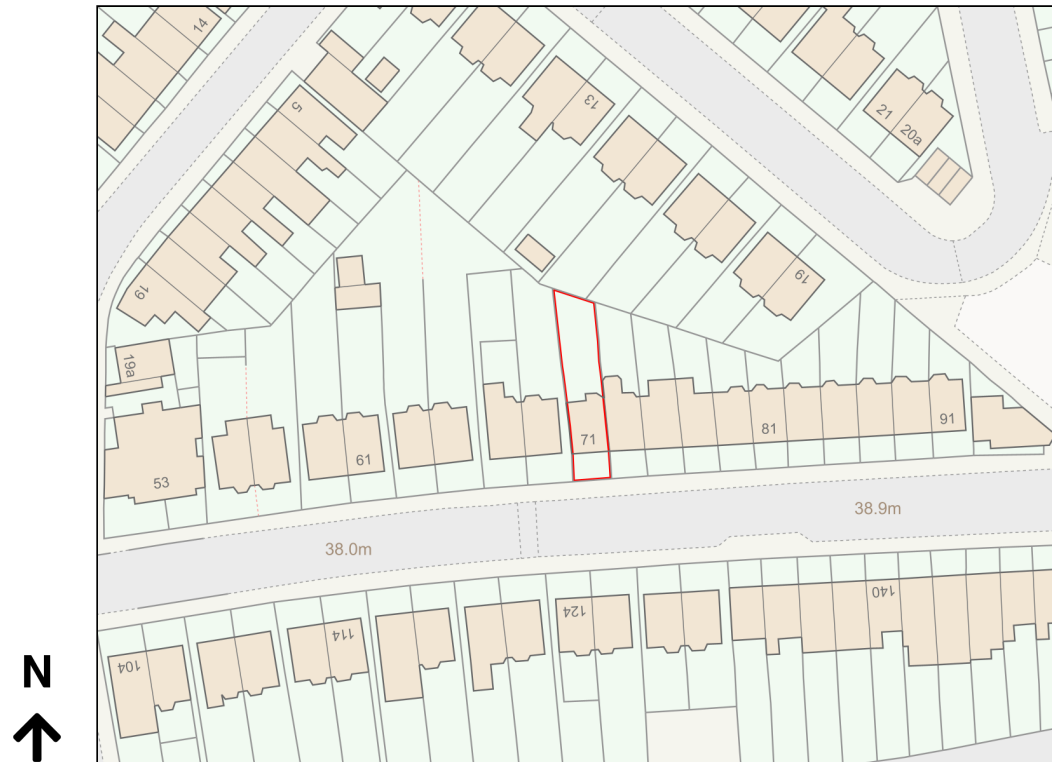

Location Plan

Site Address: 71, Agar Grove, London, NW1 9UE

Date Produced: 26-Oct-2023

Scale: 1:1250 @A4

Planning Portal Reference: PP-12525445v1