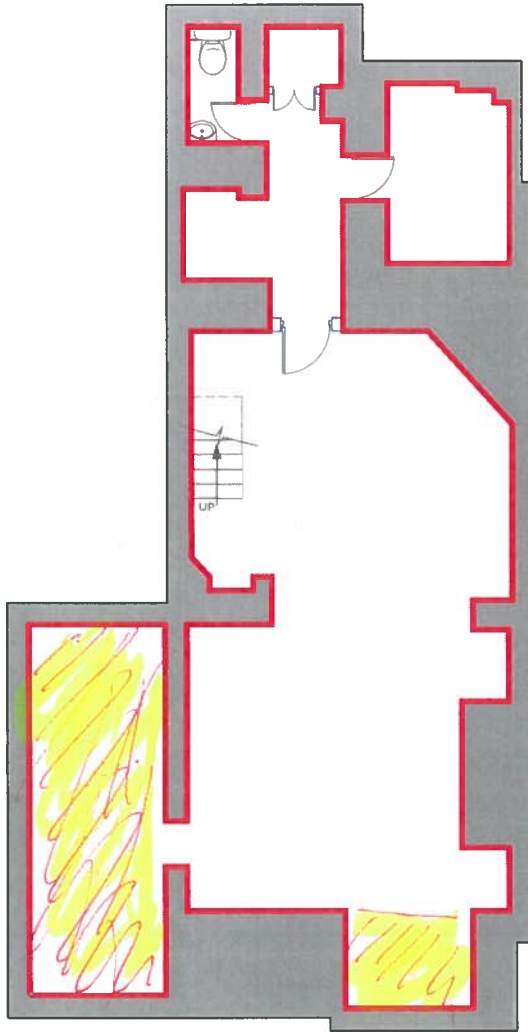

PLEASE NOTE, THIS IS AN A4 PLAN, IT SHOULD NOT BE ENLARGED OR SHRUNK TO FIT. WHEN PRINTING SET THE SCALE TO 'NONE'

LOCATION PLAN SCALE 1:1250

LITTLE RUSSELL STREET

MUSEUM STREET

BASEMENT

drawing address 42 MUSEUM STREET, LONDON, WC1A 1LY	location/details BASEMENT LEASE PLAN	date 09/12/2016	scale 1/100
		dwg. no. PP4235-04	sheet A4