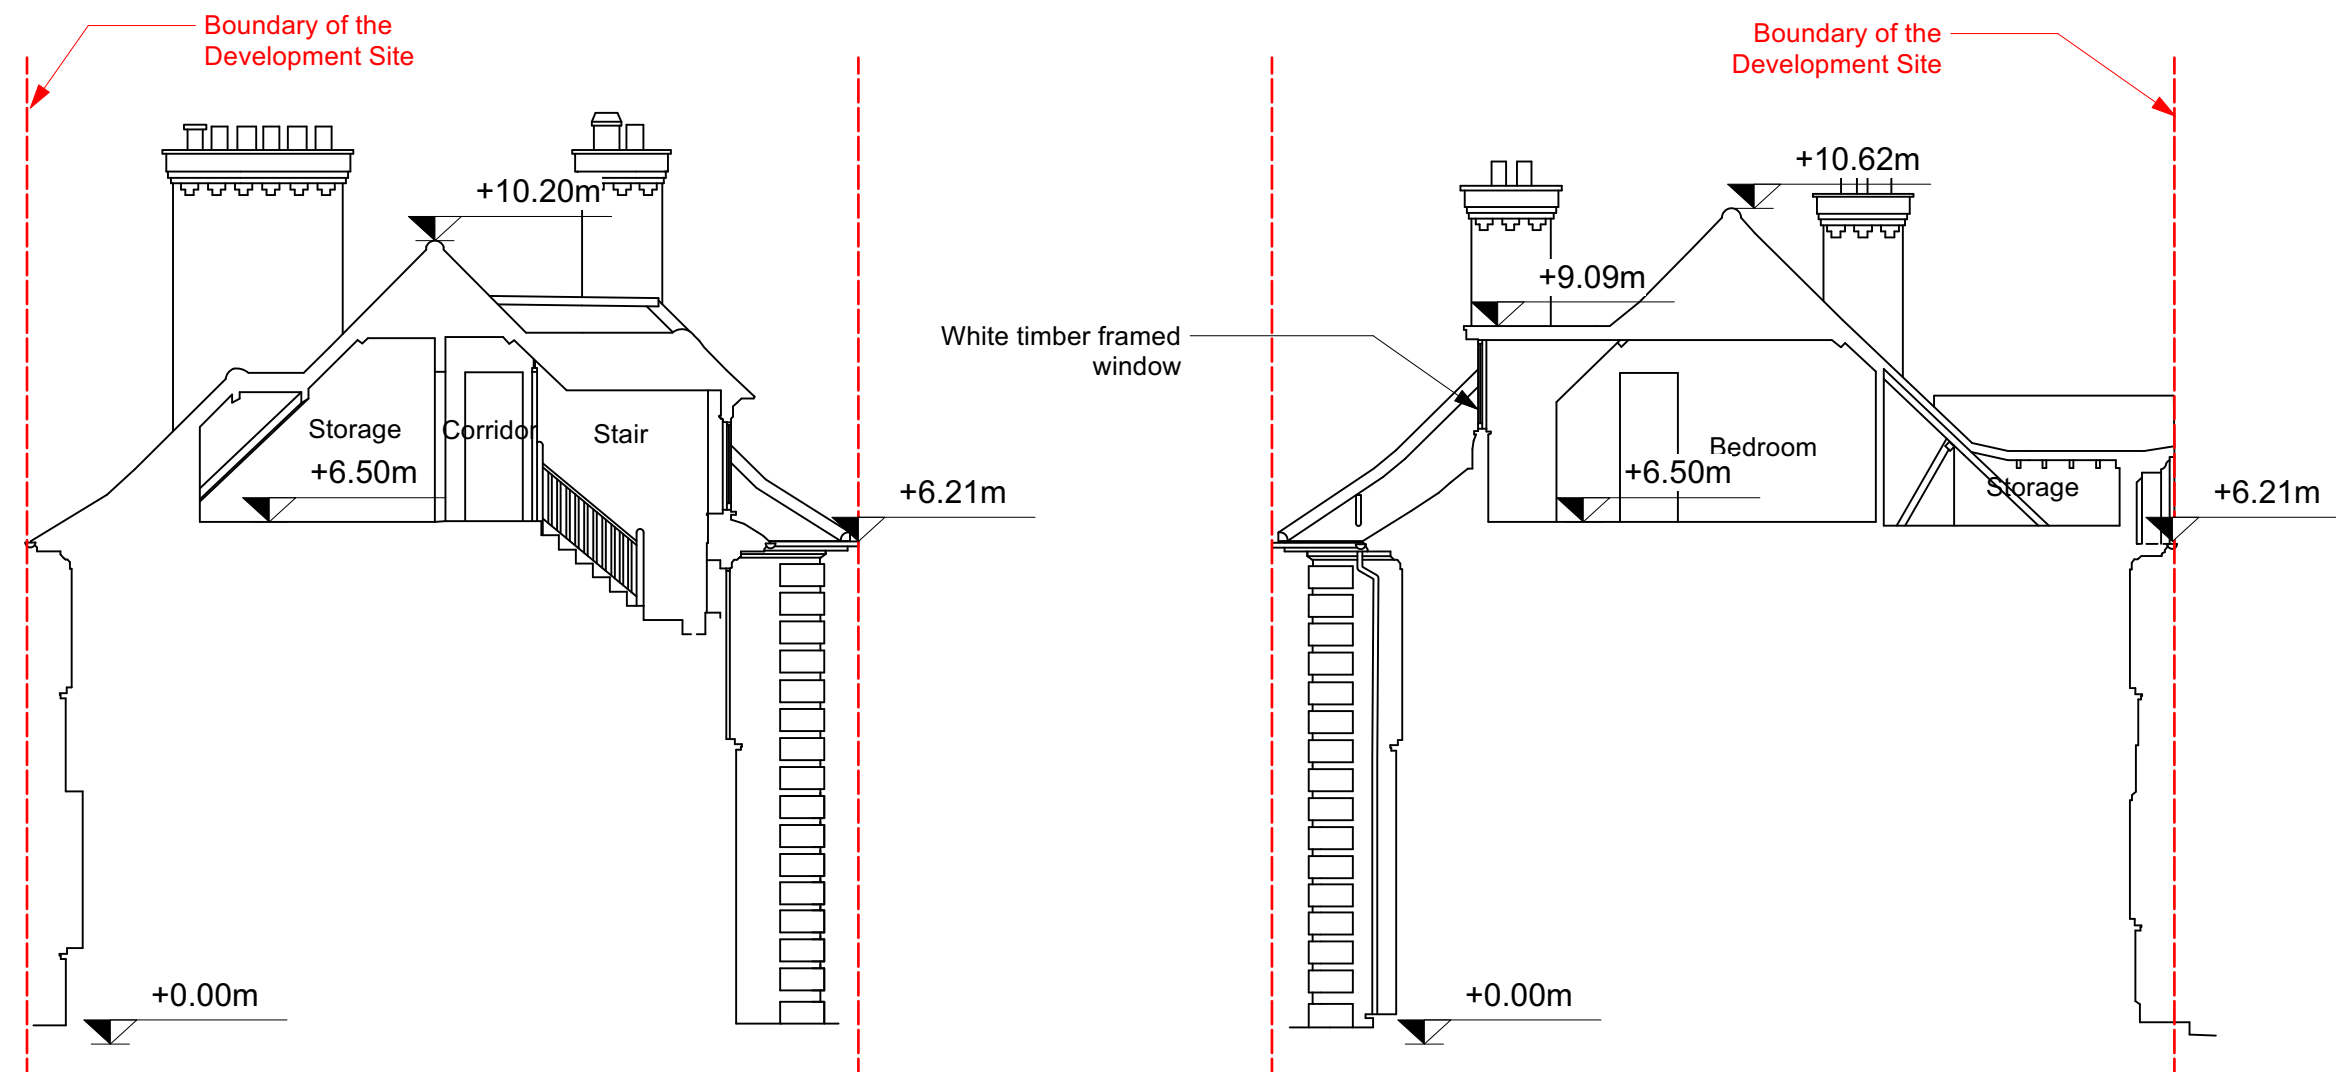

1 Section AA

2 Section BB

3 Section CC

PLANNING

Project:
Refurbishment of existing rear and side dormer windows, new oculus in front façade pediment, internal renovation.

Premises:
11 Greenaway Gardens
London NW3 7DH

Applicant:
Bahman & Roya Irvani

Architect:
Boito Sarno Architects
www.boitosarno.com

Drawing Title:
Sections AA, BB & CC - Existing

Scale: 1:100@A3 Date: September 2023

Drawing Number : **GREE-03P-400** REV: 1