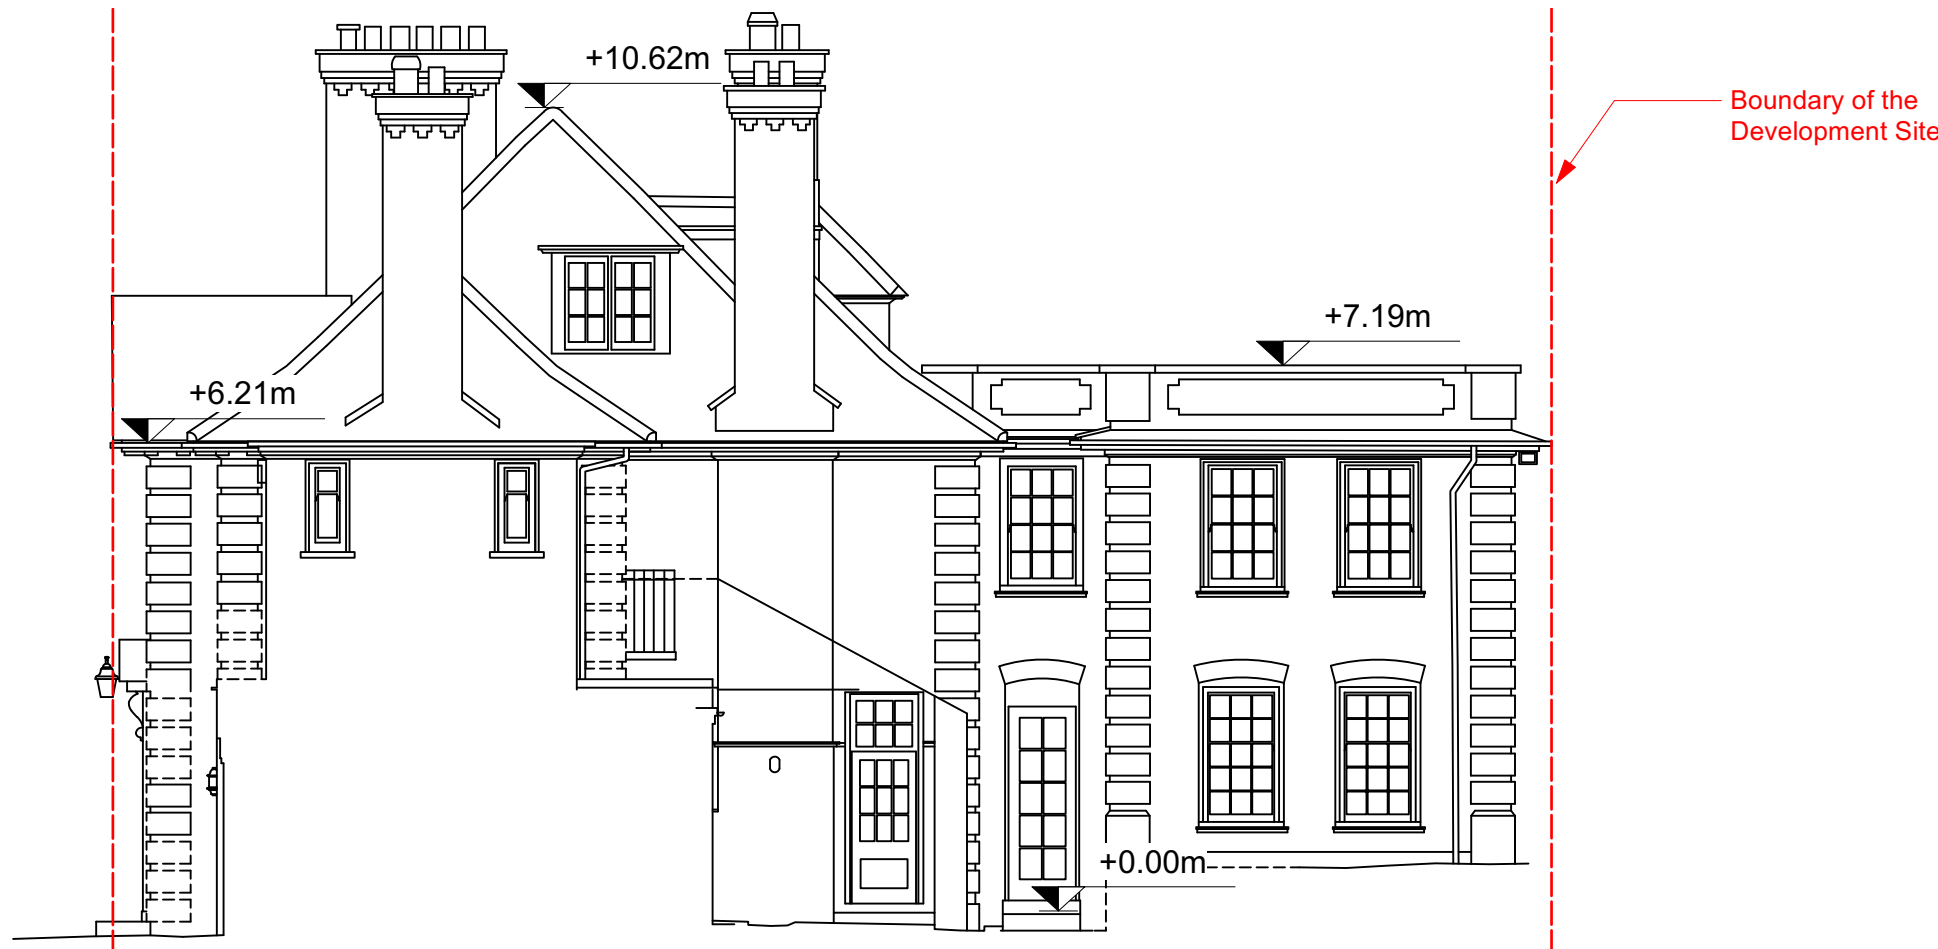

Architect:
Boito Sarno Architects
www.boitosarno.com

Drawing Title:
East & West Elevations - Proposed

Scale:
1:100@A3

Date:
September 2023

Drawing Number :
GREE-03P-303

REV:
1

1 East Elevation

2 West Elevation