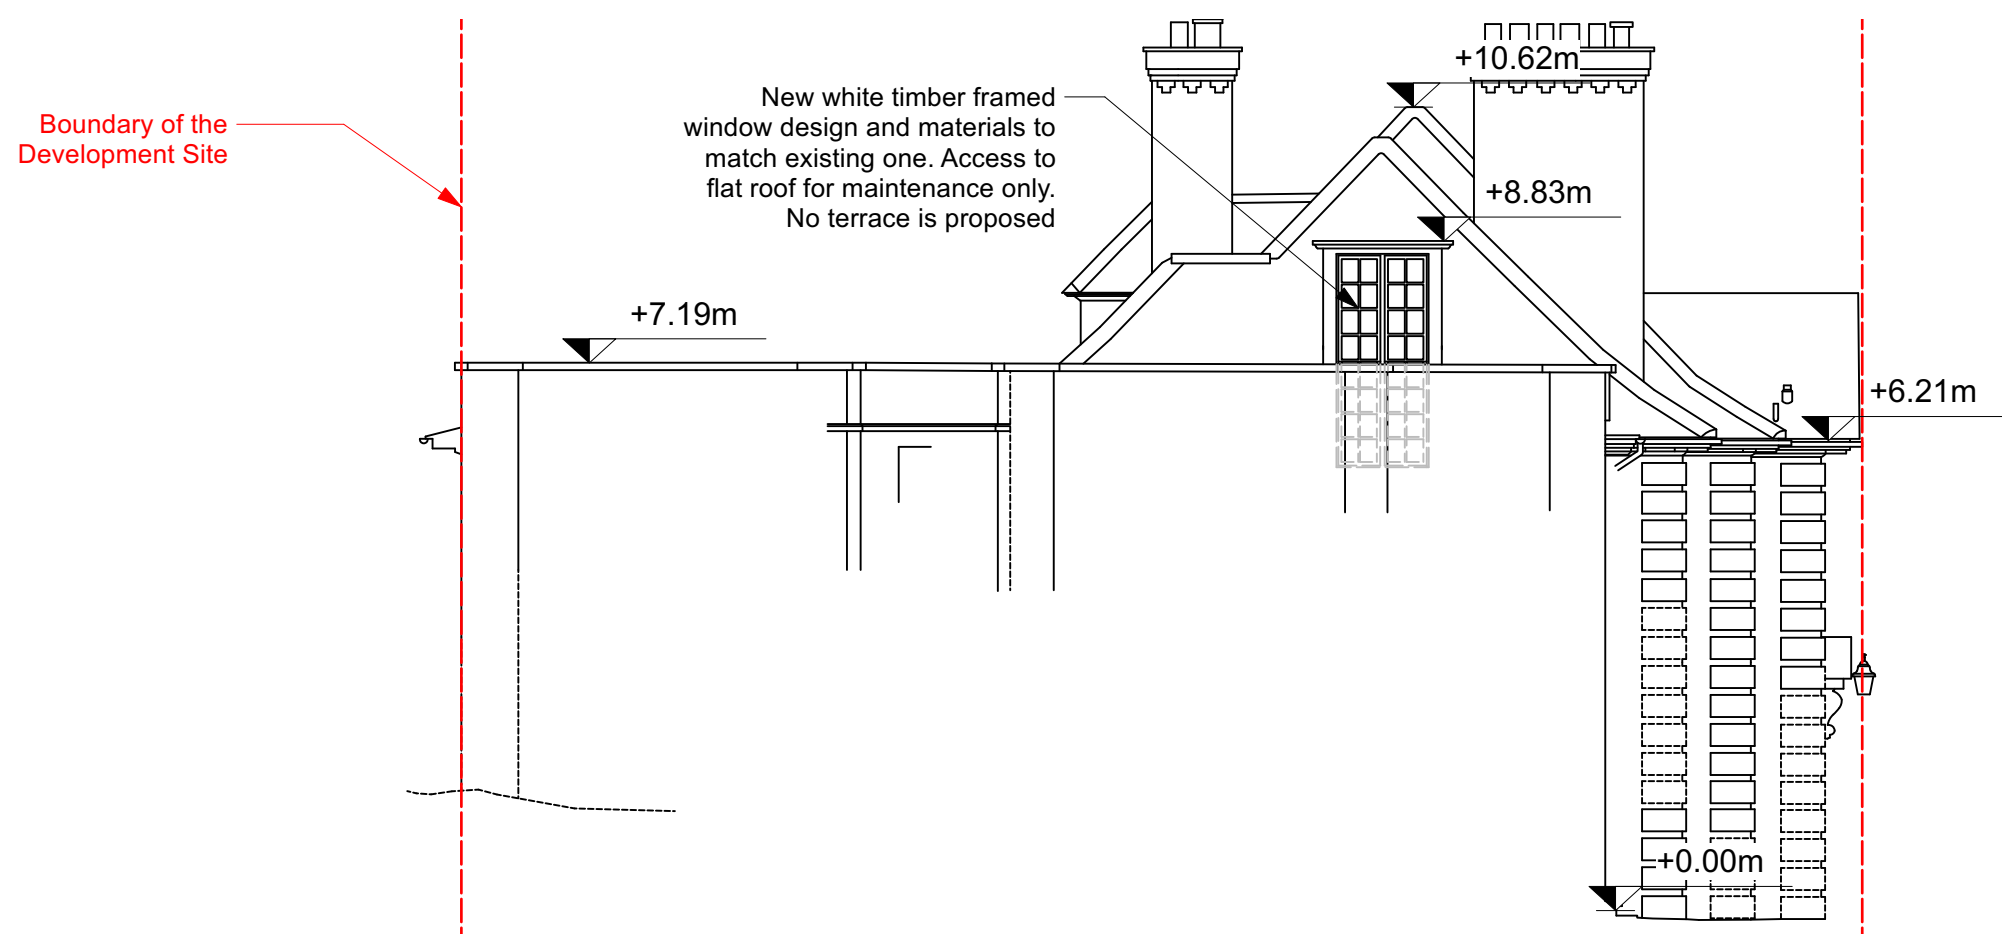

Architect:
Boito Sarno Architects
www.boitosarno.com

Drawing Title:
East & West Elevations - Proposed

Scale:
1:100@A3

Date:
September 2023

Drawing Number :
GREE-03P-303

REV:
1

1 East Elevation

2 West Elevation