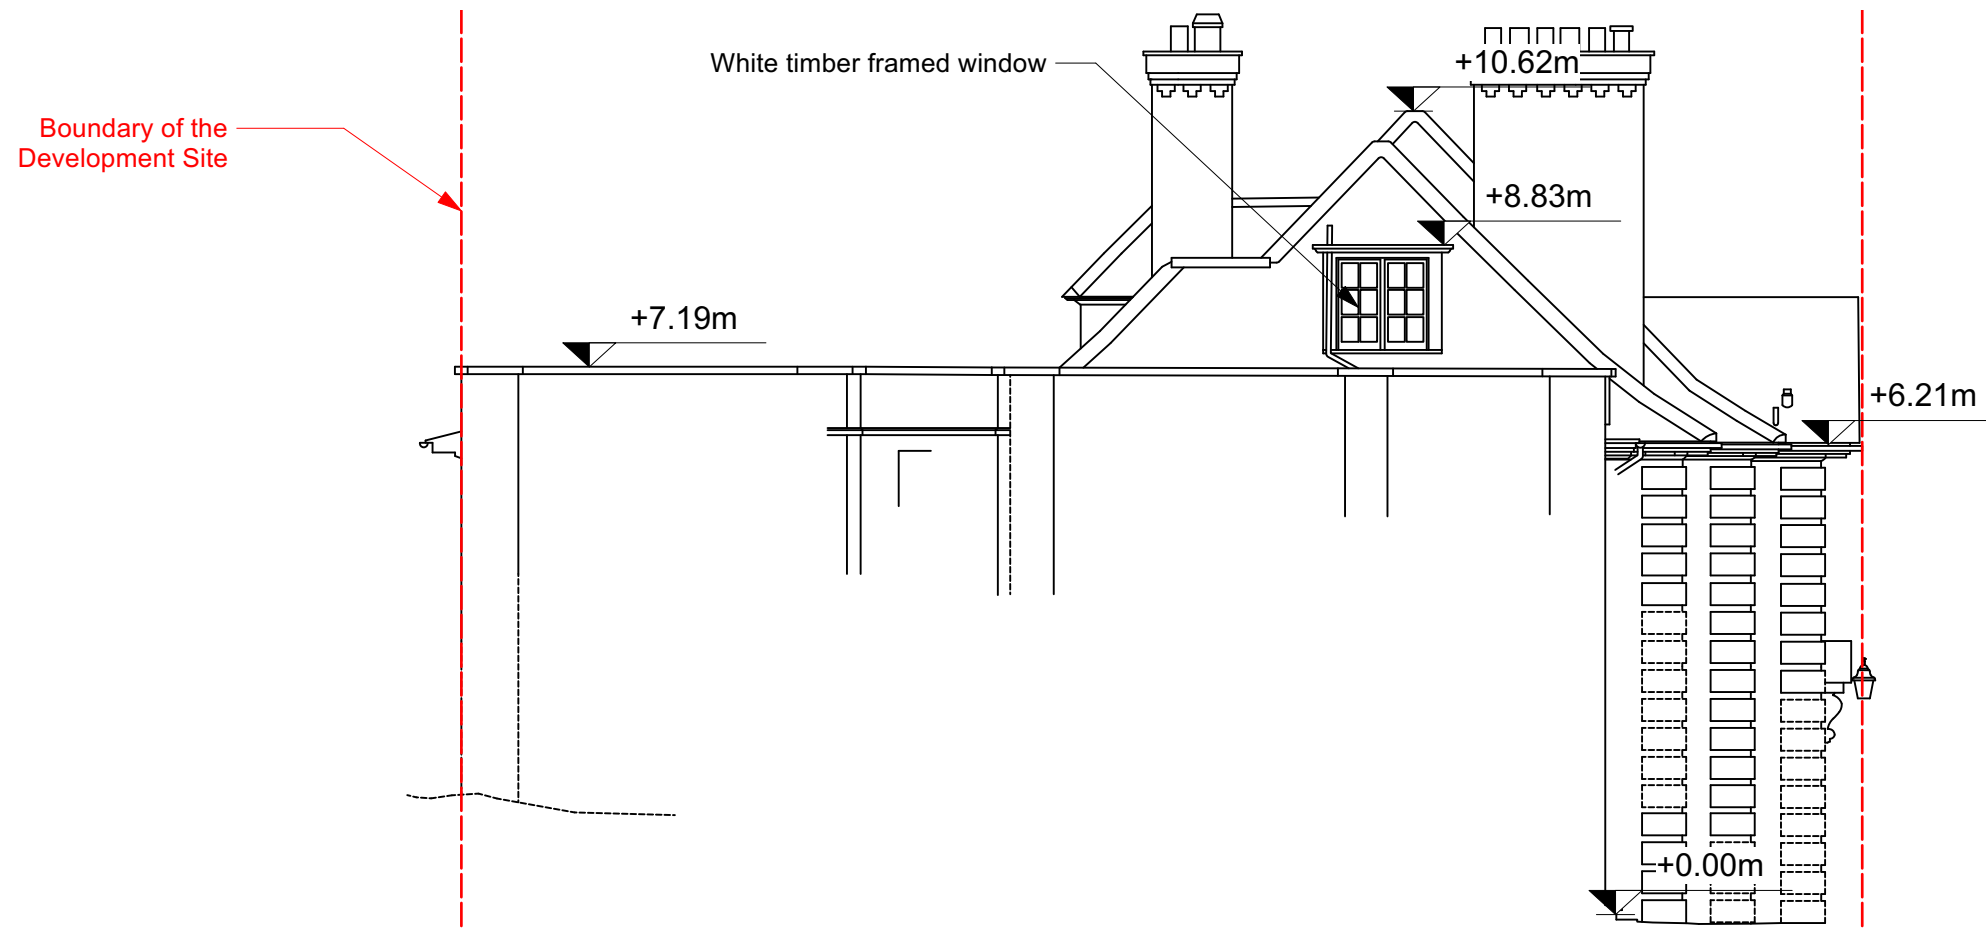

Architect:
Boito Sarno Architects
www.boitosarno.com

Drawing Title:
East & West Elevations - Existing

Scale:
1:100@A3

Date:
September 2023

Drawing Number :
GREE-03P-302

REV:
1

1 East Elevation

2 West Elevation