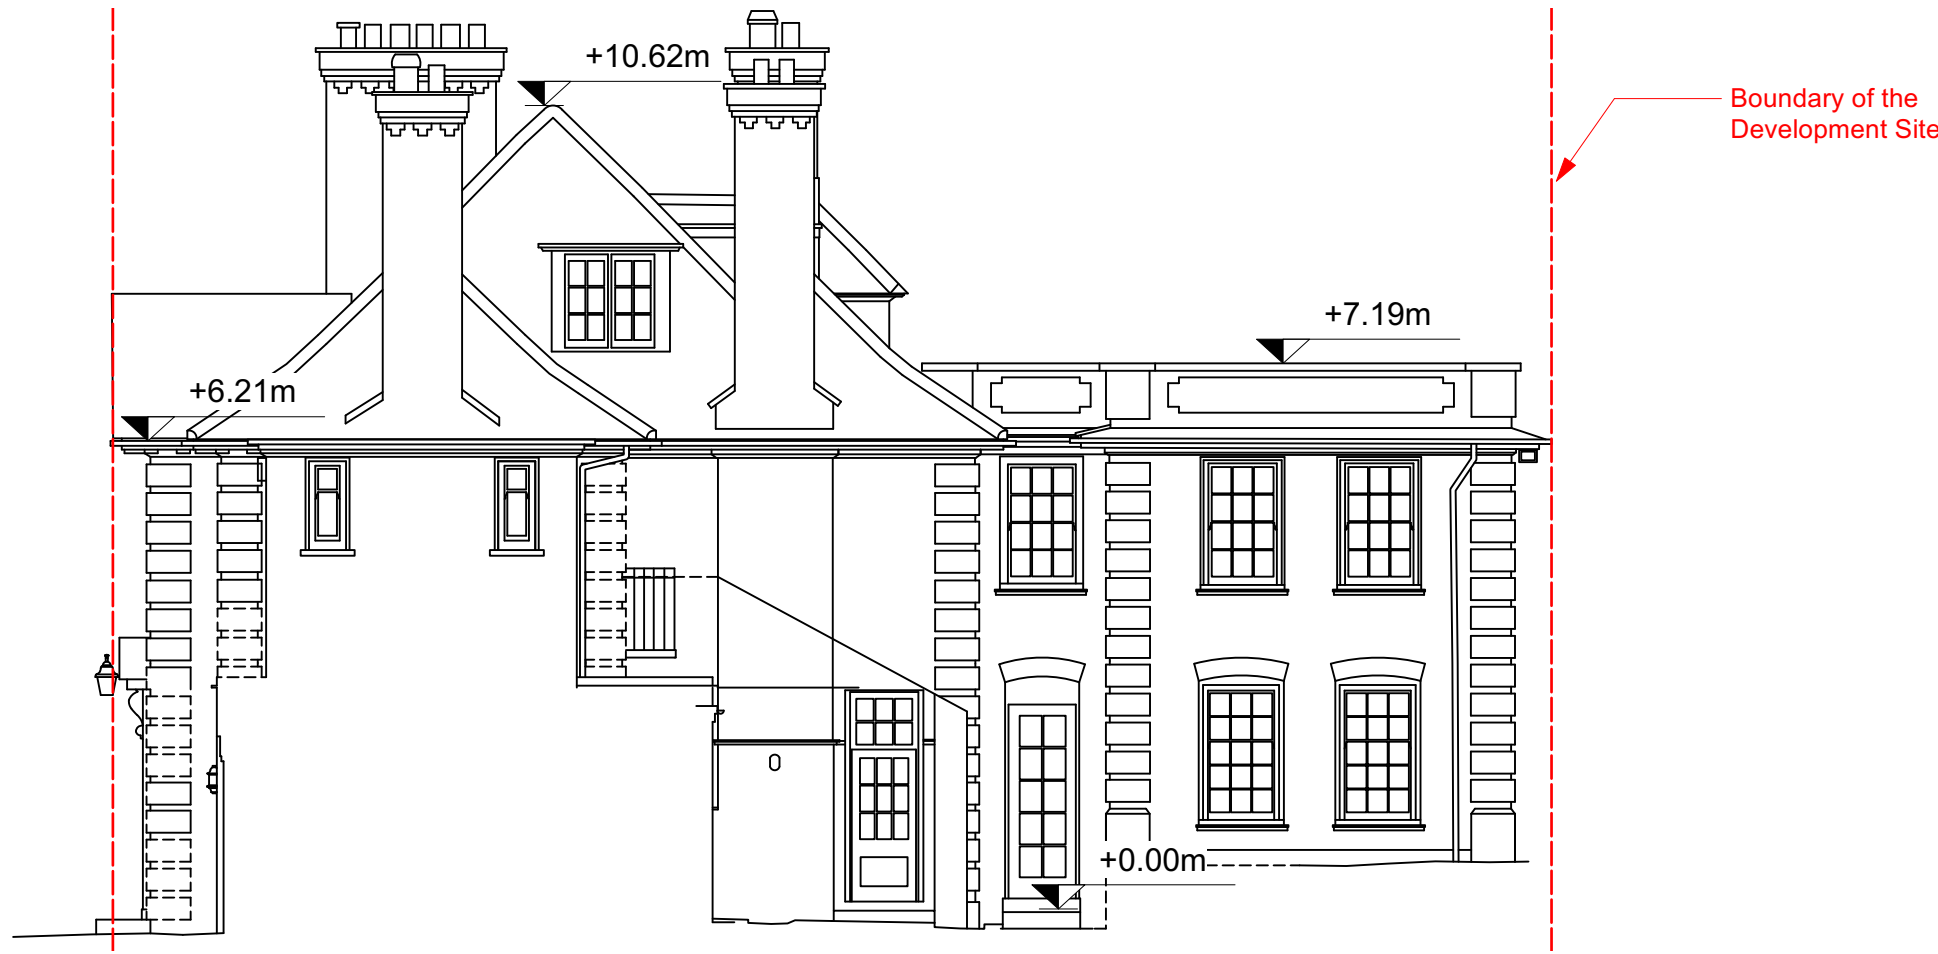

Architect:
Boito Sarno Architects
www.boitosarno.com

Drawing Title:
East & West Elevations - Existing

Scale:
1:100@A3

Date:
September 2023

Drawing Number :
GREE-03P-302

REV:
1

1 East Elevation

2 West Elevation