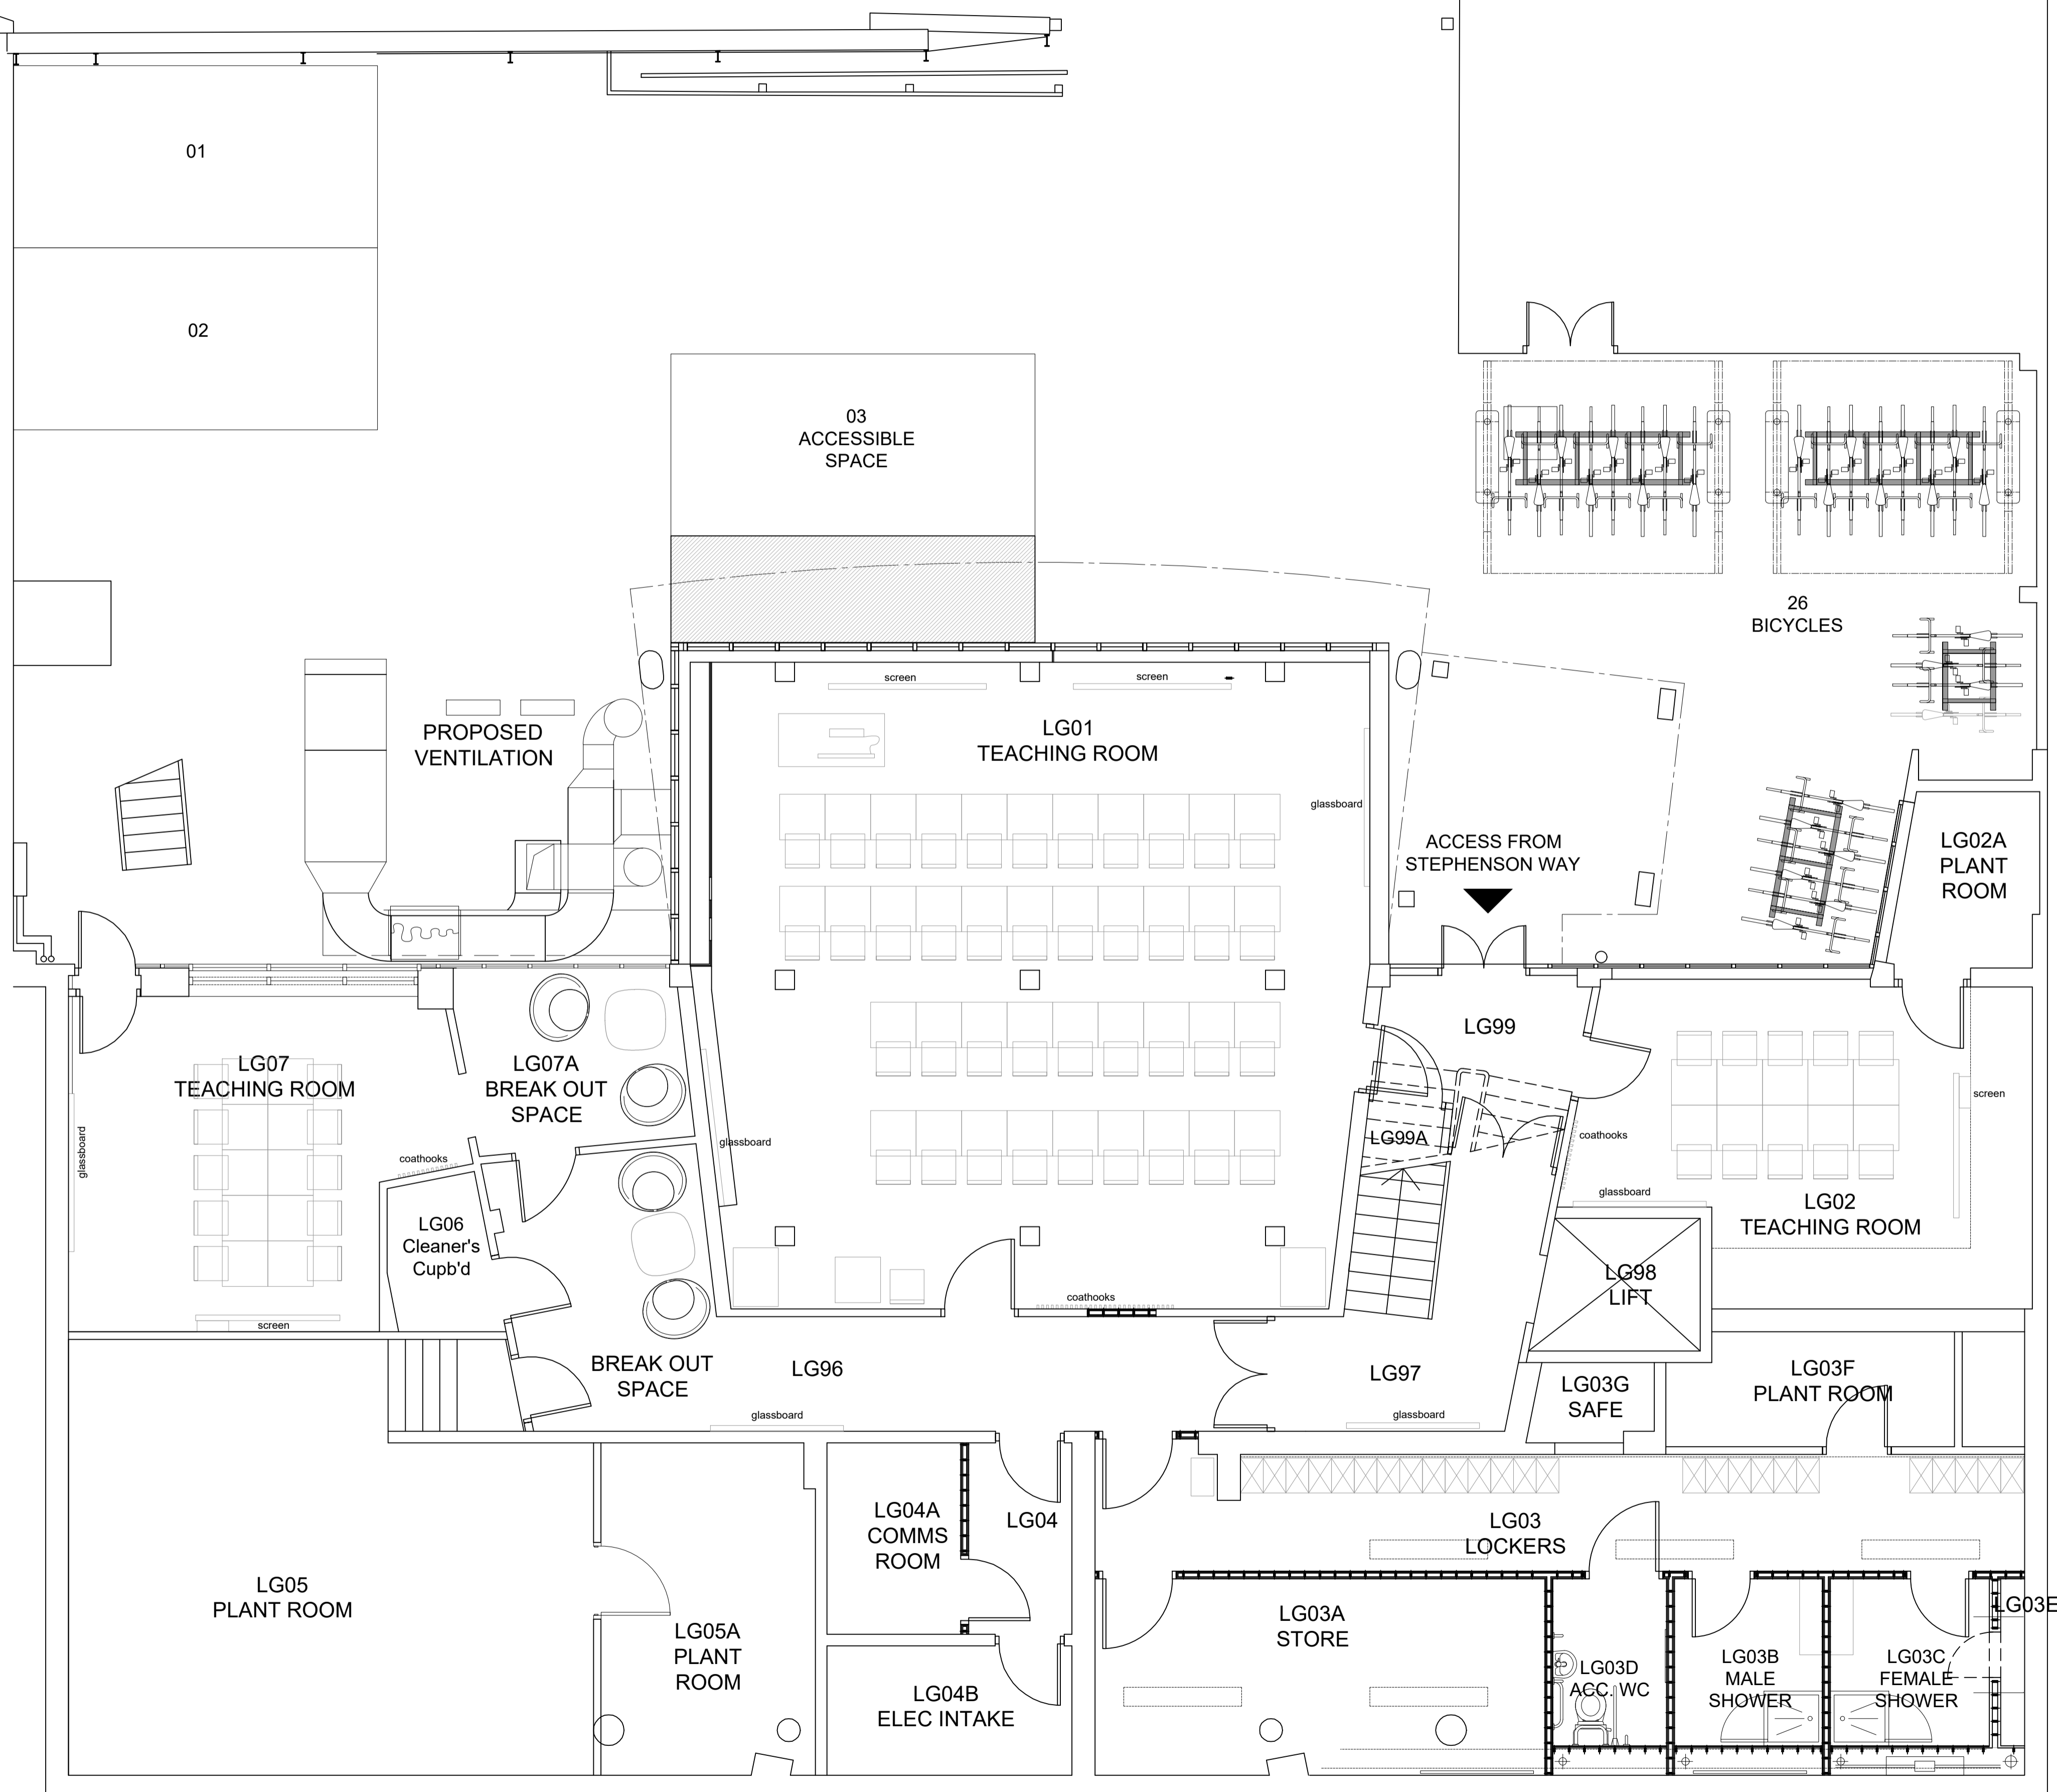

NOTES
 DO NOT SCALE OFF THIS DRAWING.
 ALL DIMENSIONS MUST BE CHECKED ON SITE
 PRIOR TO ANY WORK BEING PUT IN HAND.
 ANY DISCREPANCIES ARE TO BE BROUGHT TO
 THE ATTENTION OF THE PROJECT MANAGER
 IMMEDIATELY UPON DISCOVERY.

A	Mar. '14	Drawing updated.
Rev.	Date	Description

UCL ESTATES
 GOWER STREET, LONDON WC1E 6BT

Drawn:
 Date: Aug. 2013
 Scale: 1:50 @ A1

222 EUSTON ROAD

Lower Ground Floor

DWG. NO. 150 - 01 - 1 rev