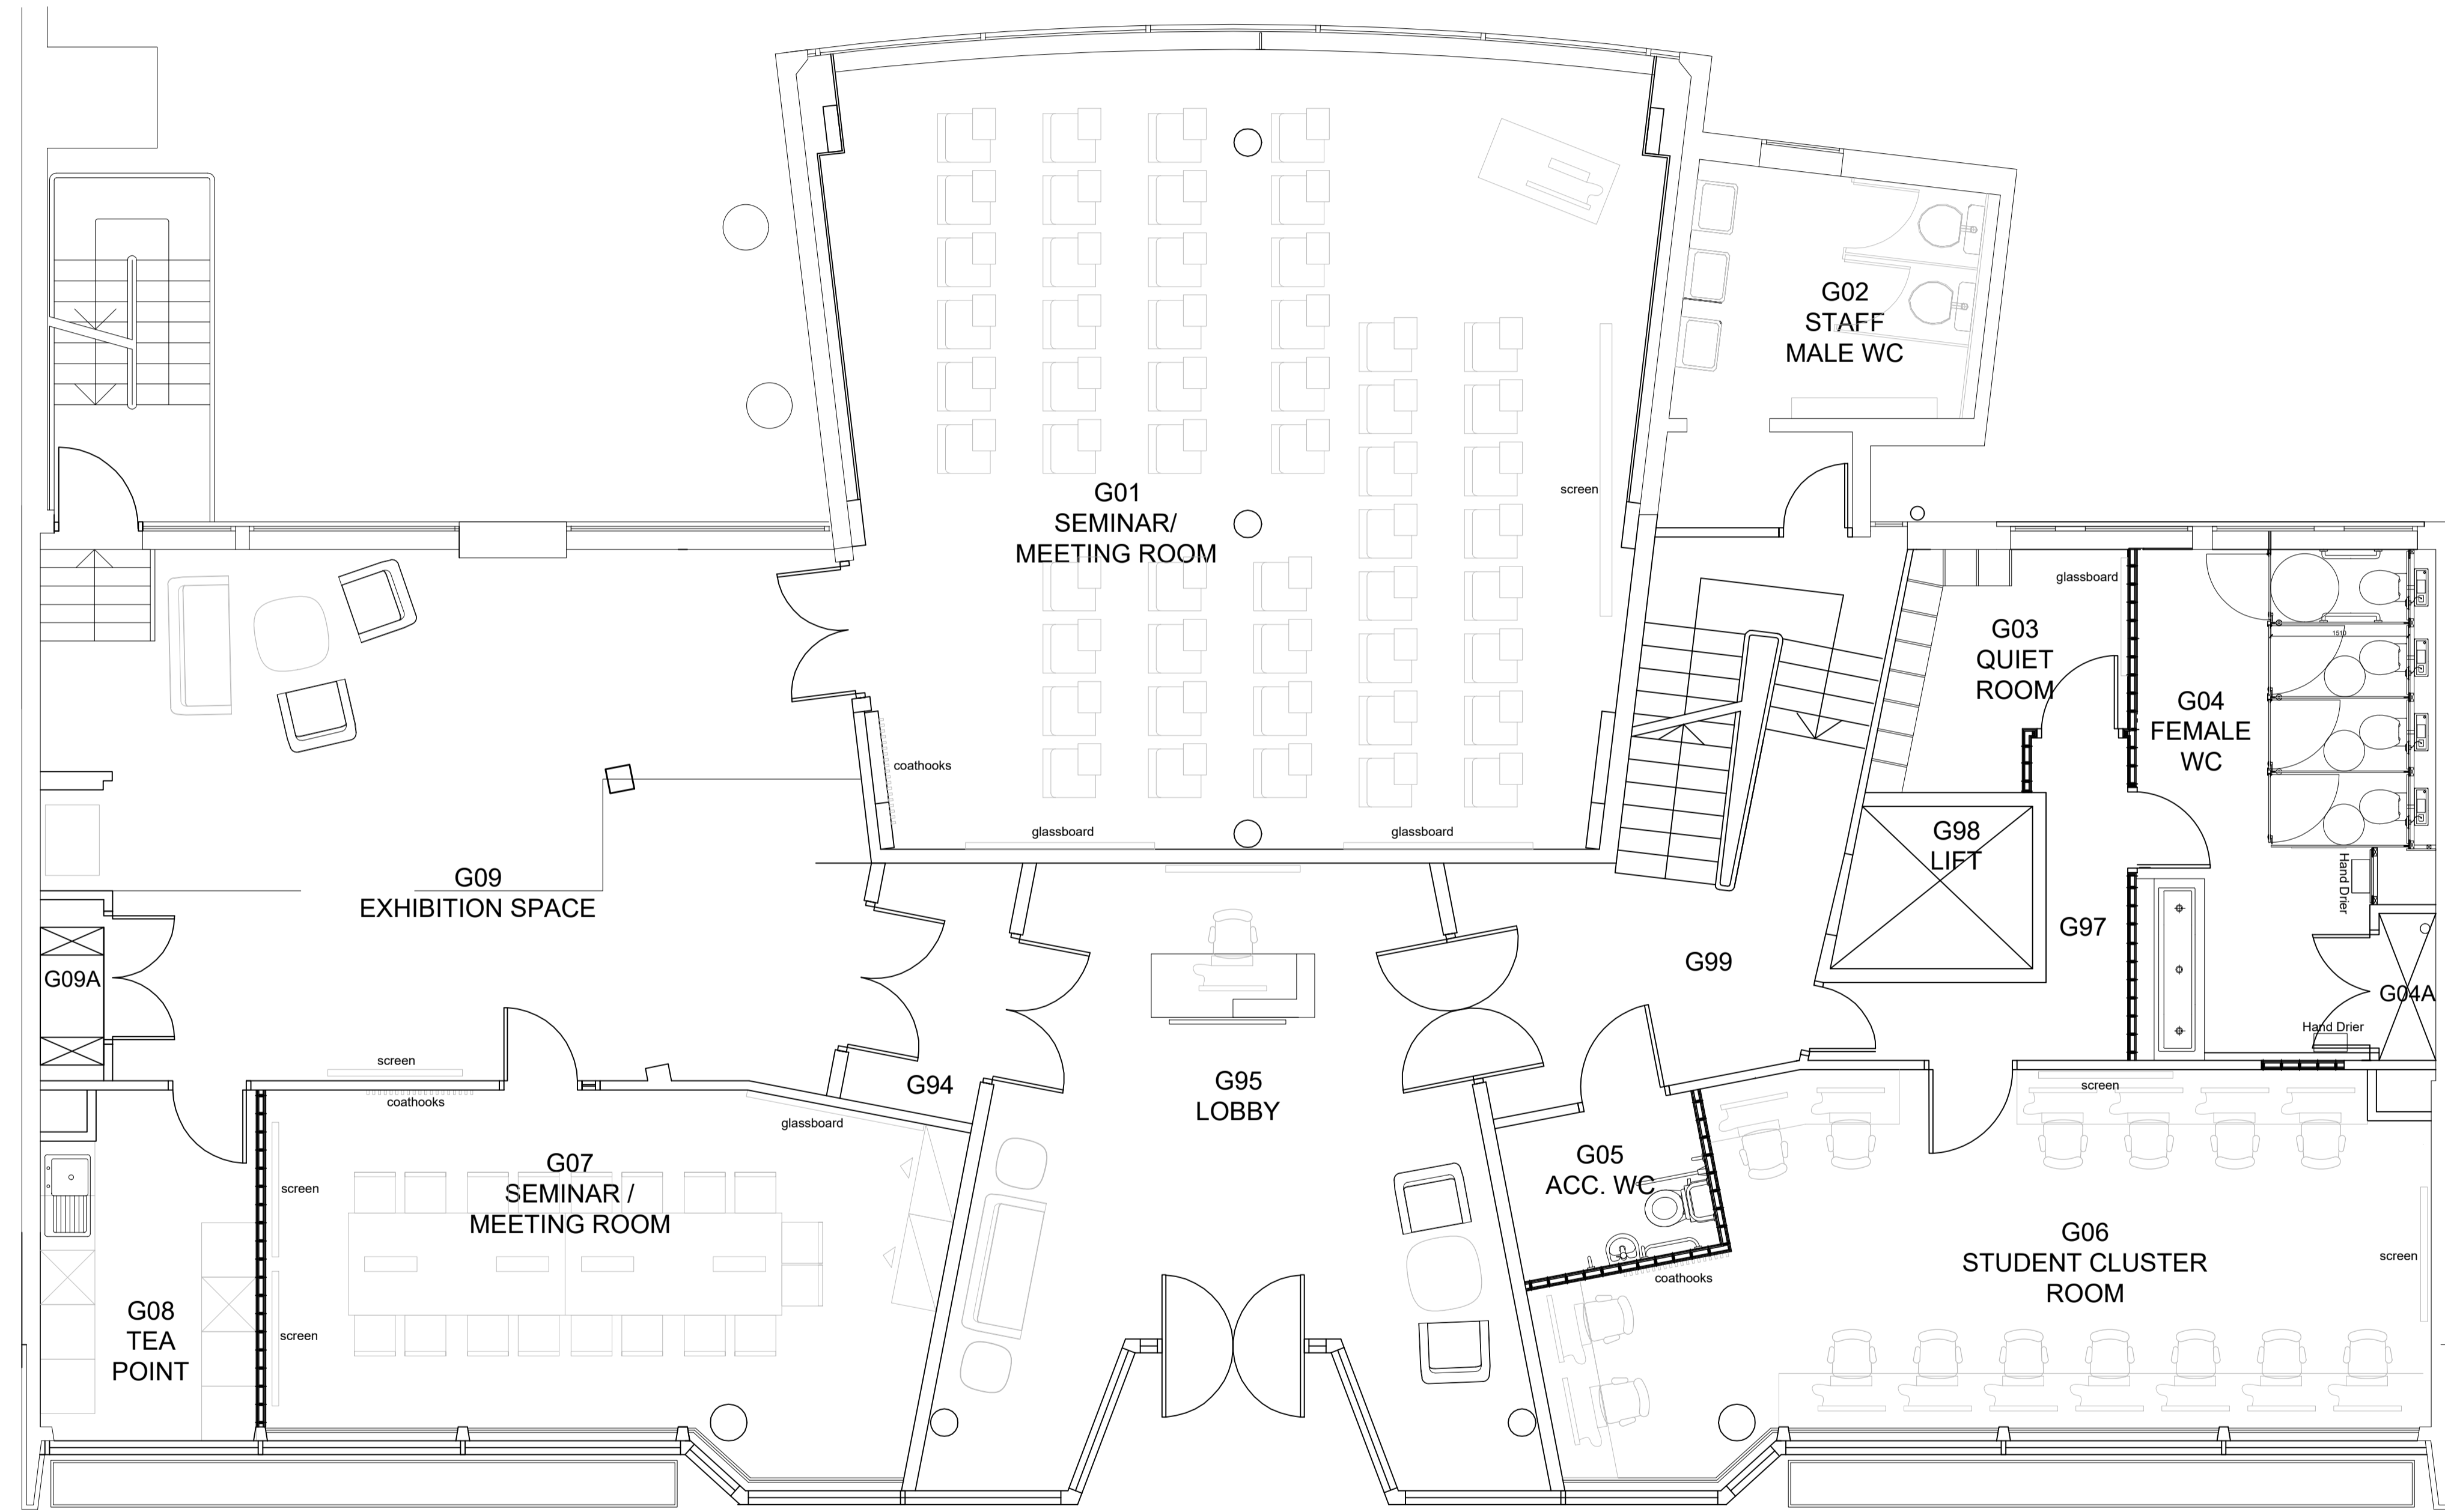

NOTES
 DO NOT SCALE OFF THIS DRAWING.
 ALL DIMENSIONS MUST BE CHECKED ON SITE
 PRIOR TO ANY WORK BEING PUT IN HAND.
 ANY DISCREPANCIES ARE TO BE BROUGHT TO
 THE ATTENTION OF THE PROJECT MANAGER
 IMMEDIATELY UPON DISCOVERY.

Rev.	Date	Description

UCL ESTATES
 GOWER STREET, LONDON WC1E 6BT

Drawn:
 Date: Aug. 2013
 Scale: 1:50 @ A1

222 EUSTON ROAD

Ground Floor

DWG. NO. 150 - 01 - 2 rev