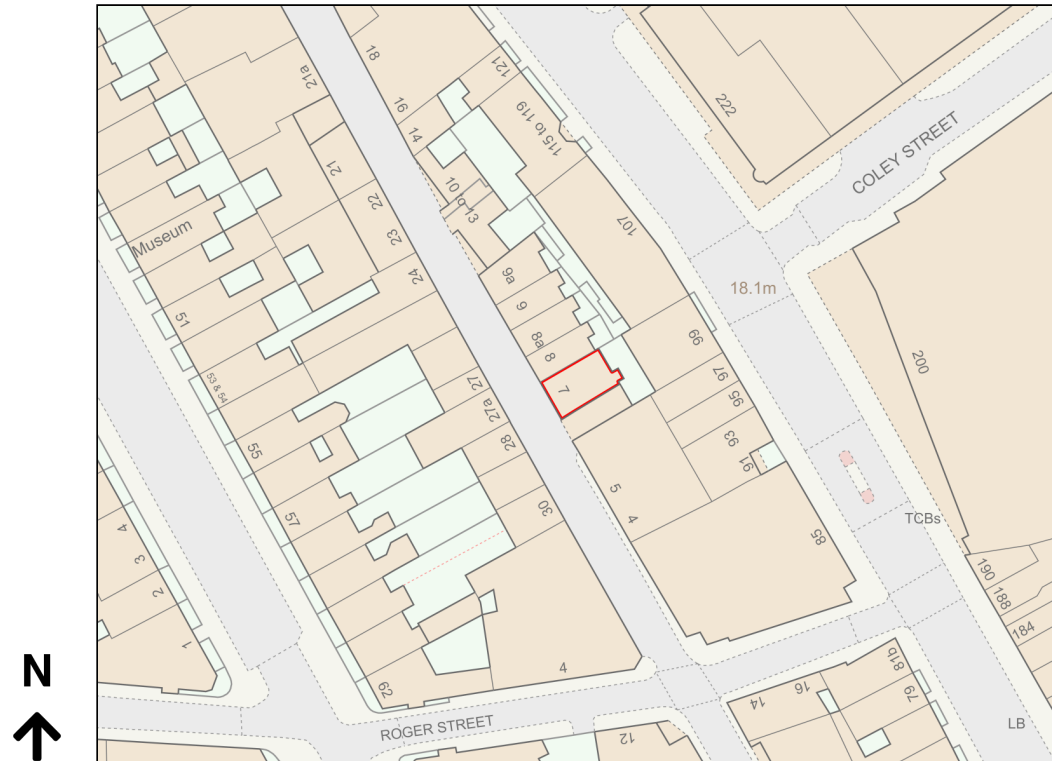

Location Plan

Site Address: 7, Brownlow Mews, London, WC1N 2LD

Date Produced: 23-Oct-2023

Scale: 1:1250 @A4

Planning Portal Reference: PP-12430337v1