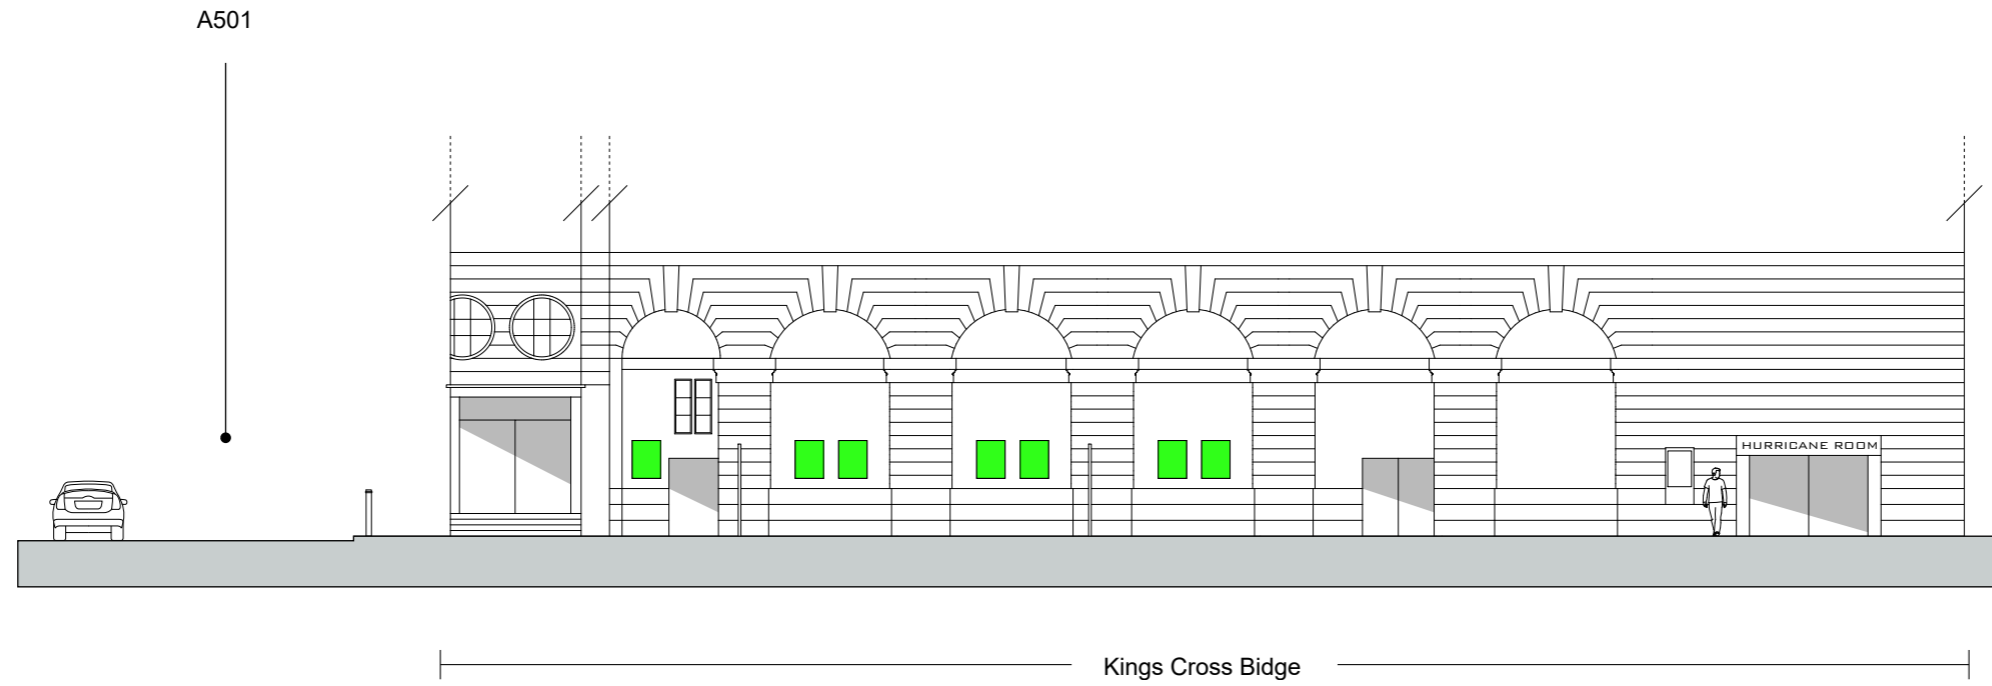

EXISTING

London Lites

London Lites Ltd.  
3 Bloomsbury Place, London, WC1A 2QA

Site Name: The Scala, Kings Cross  
N1 9NL

Drawing: Existing Elevation AA  
Drawing No: LL004

Key: ■ Existing Advertiments

Scale: 1:200